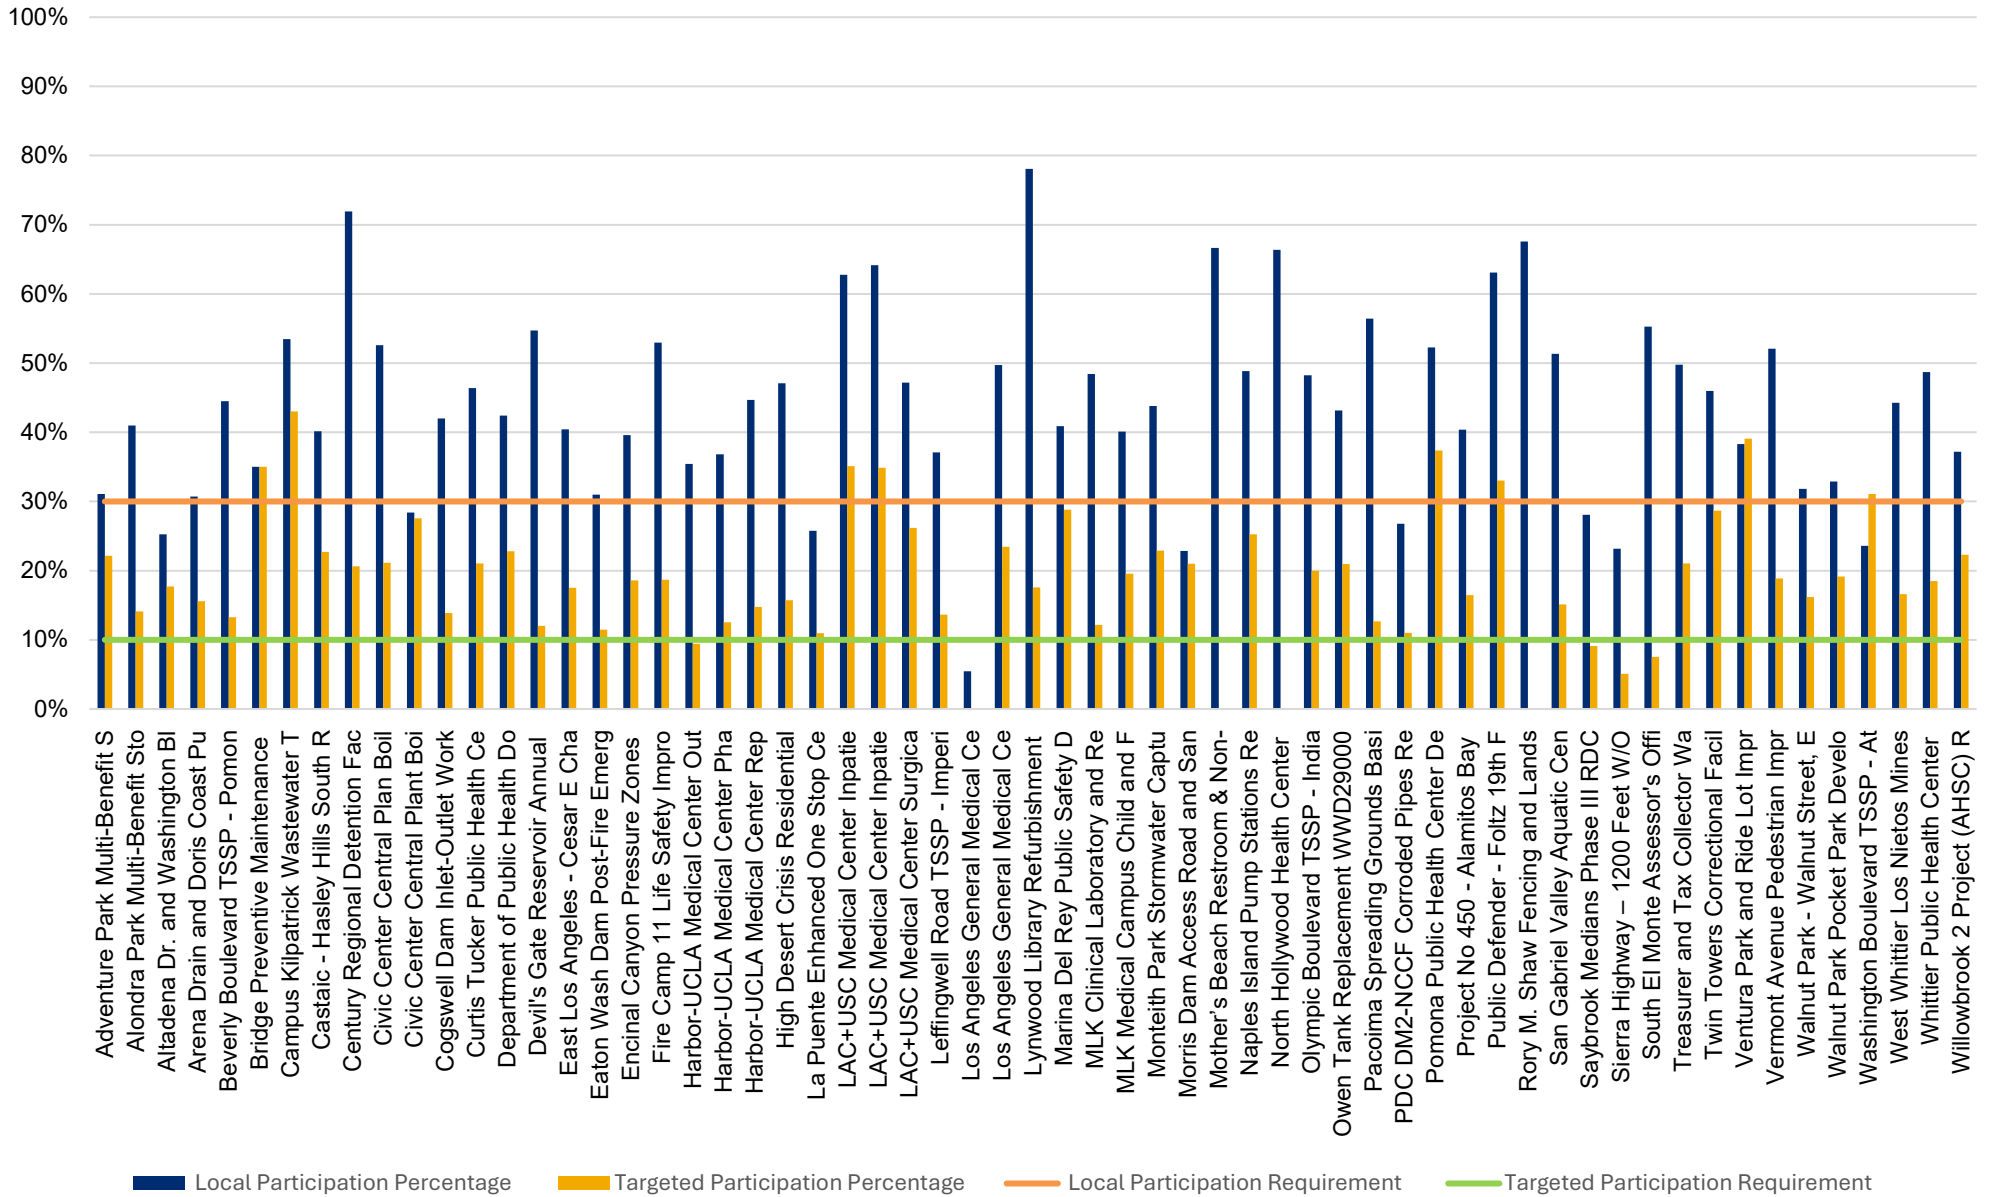

Local and Targeted Worker Hiring Policy Mandatory Projects - February 2025

Local and Targeted Worker Hiring Policy Best Efforts Projects - February 2025