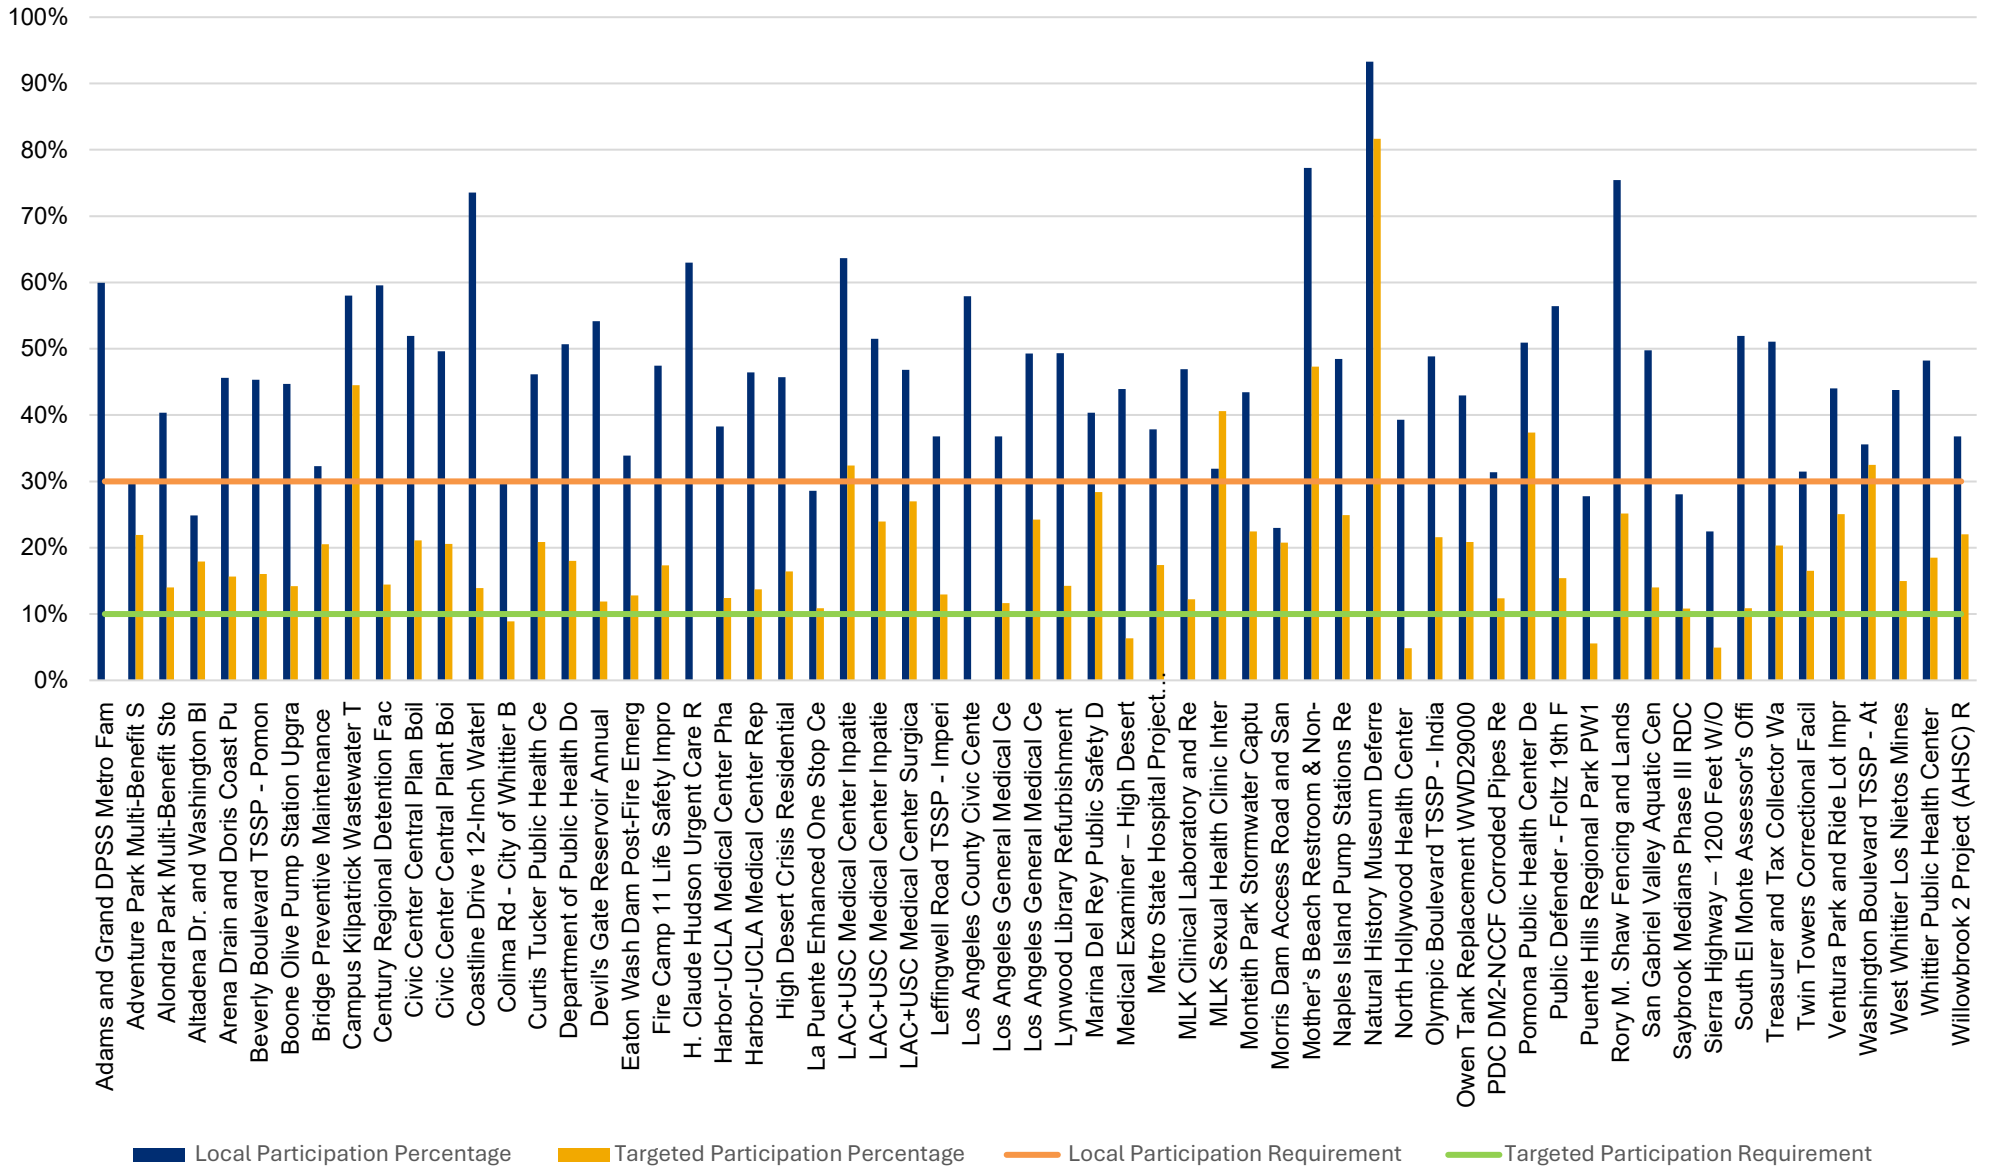

Local and Targeted Worker Hiring Policy Mandatory Projects - June 2025

Local and Targeted Worker Hiring Policy Best Efforts Projects - June 2025