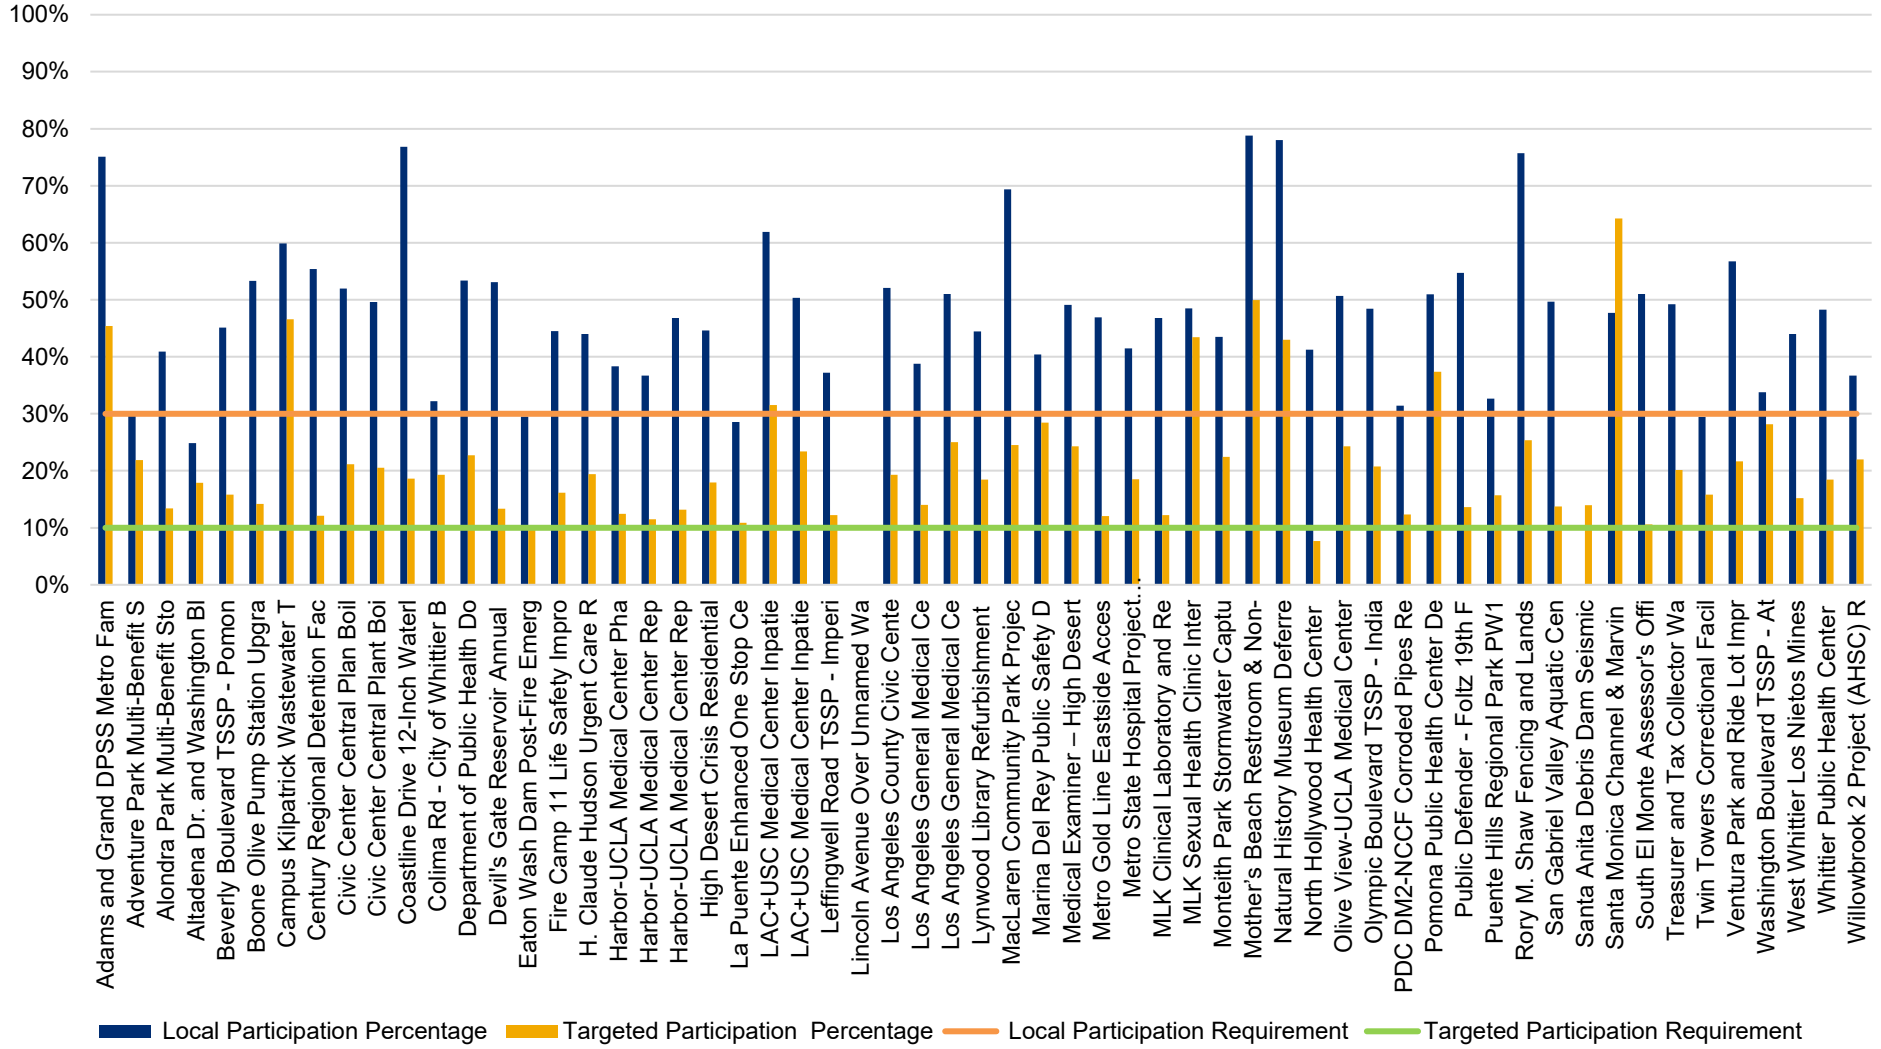

Local and Targeted Worker - Hiring Policy Mandatory - September 2025

Local and Targeted Worker - Hiring Policy Best Efforts - September 2025