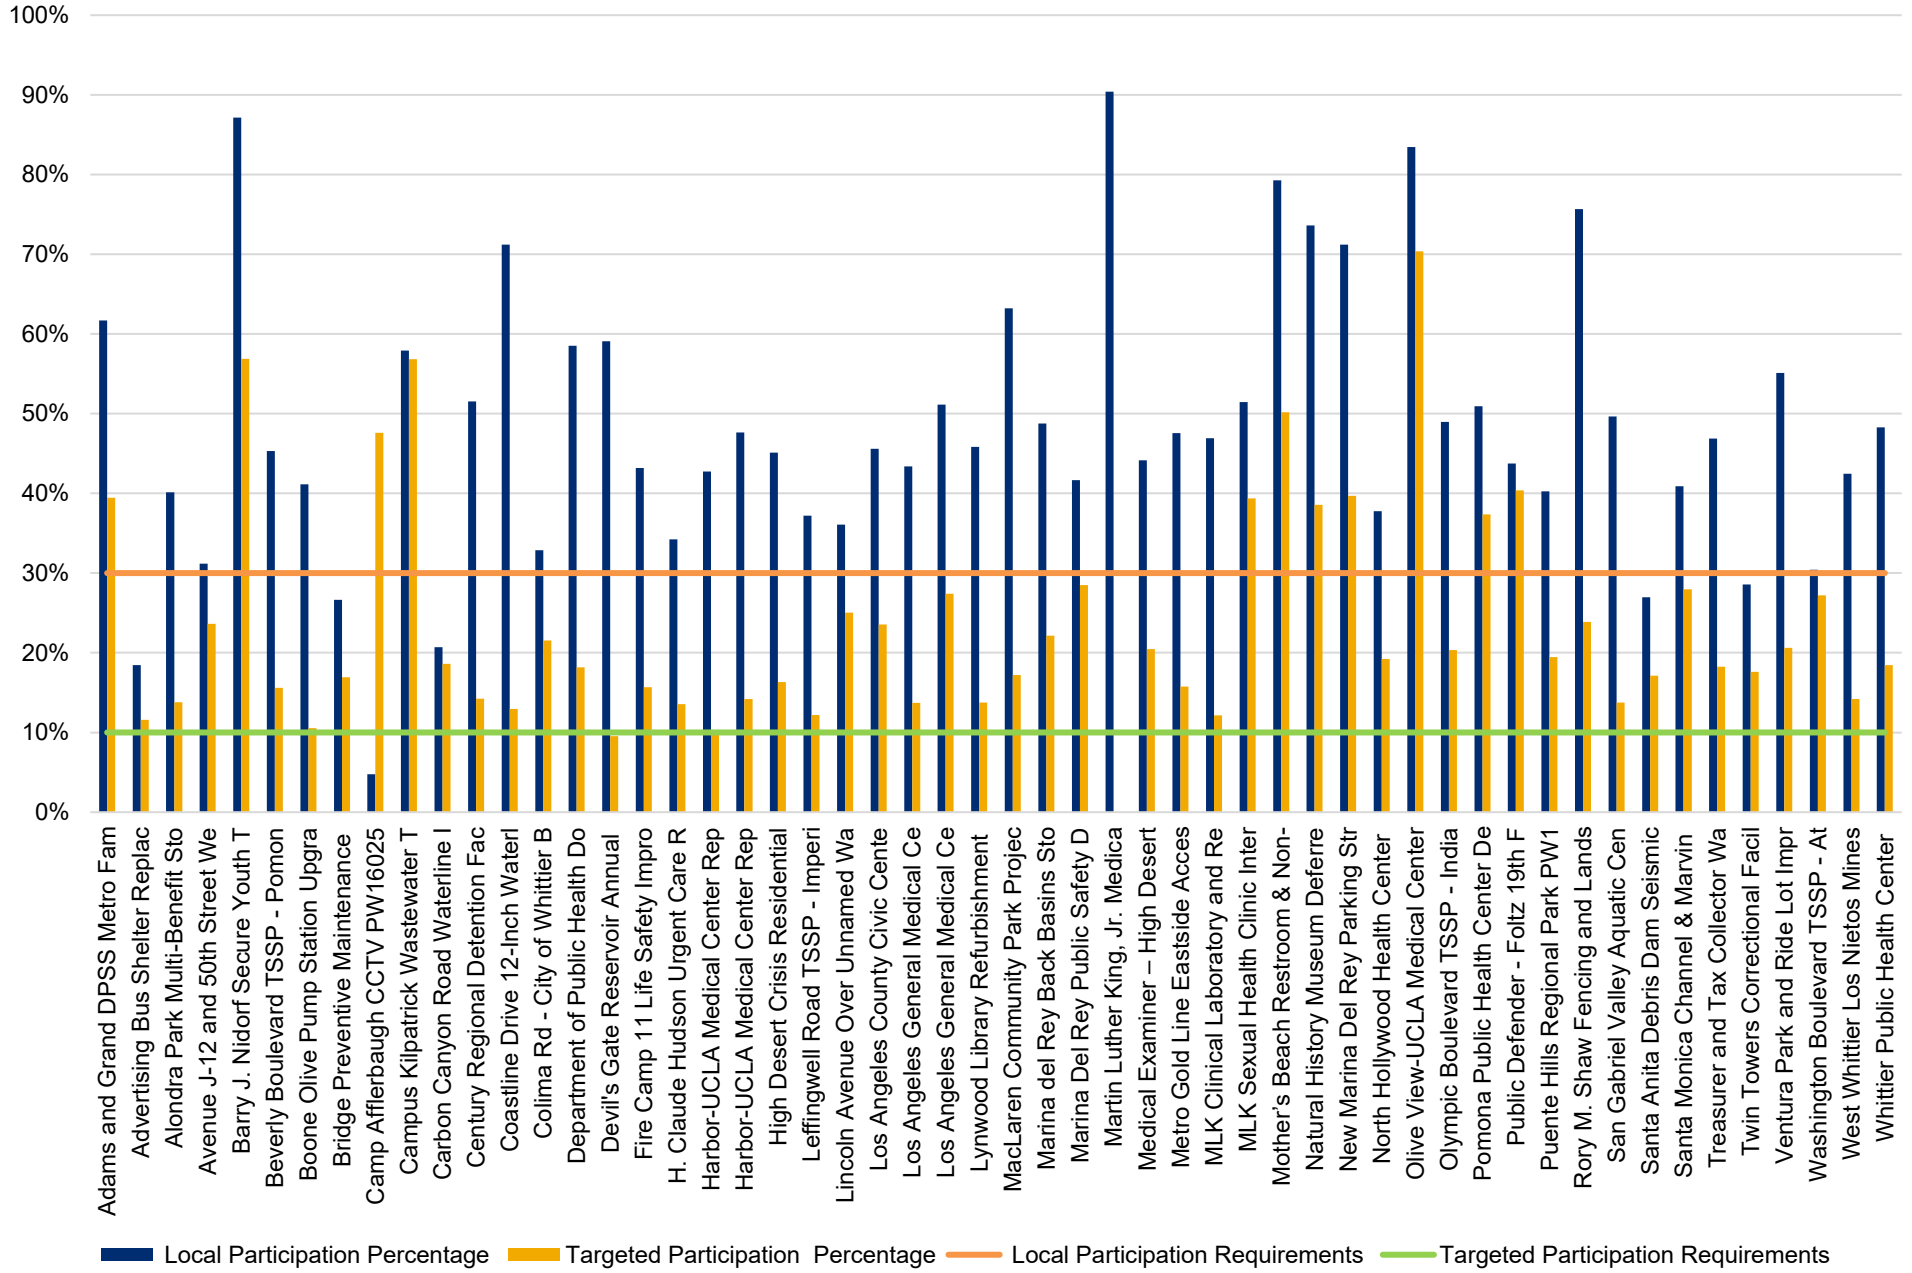

## Local and Targeted Worker Hiring Policy Mandatory Projects - January 2026

## Local and Targeted Worker Hiring Policy Best Efforts Projects - January 2026