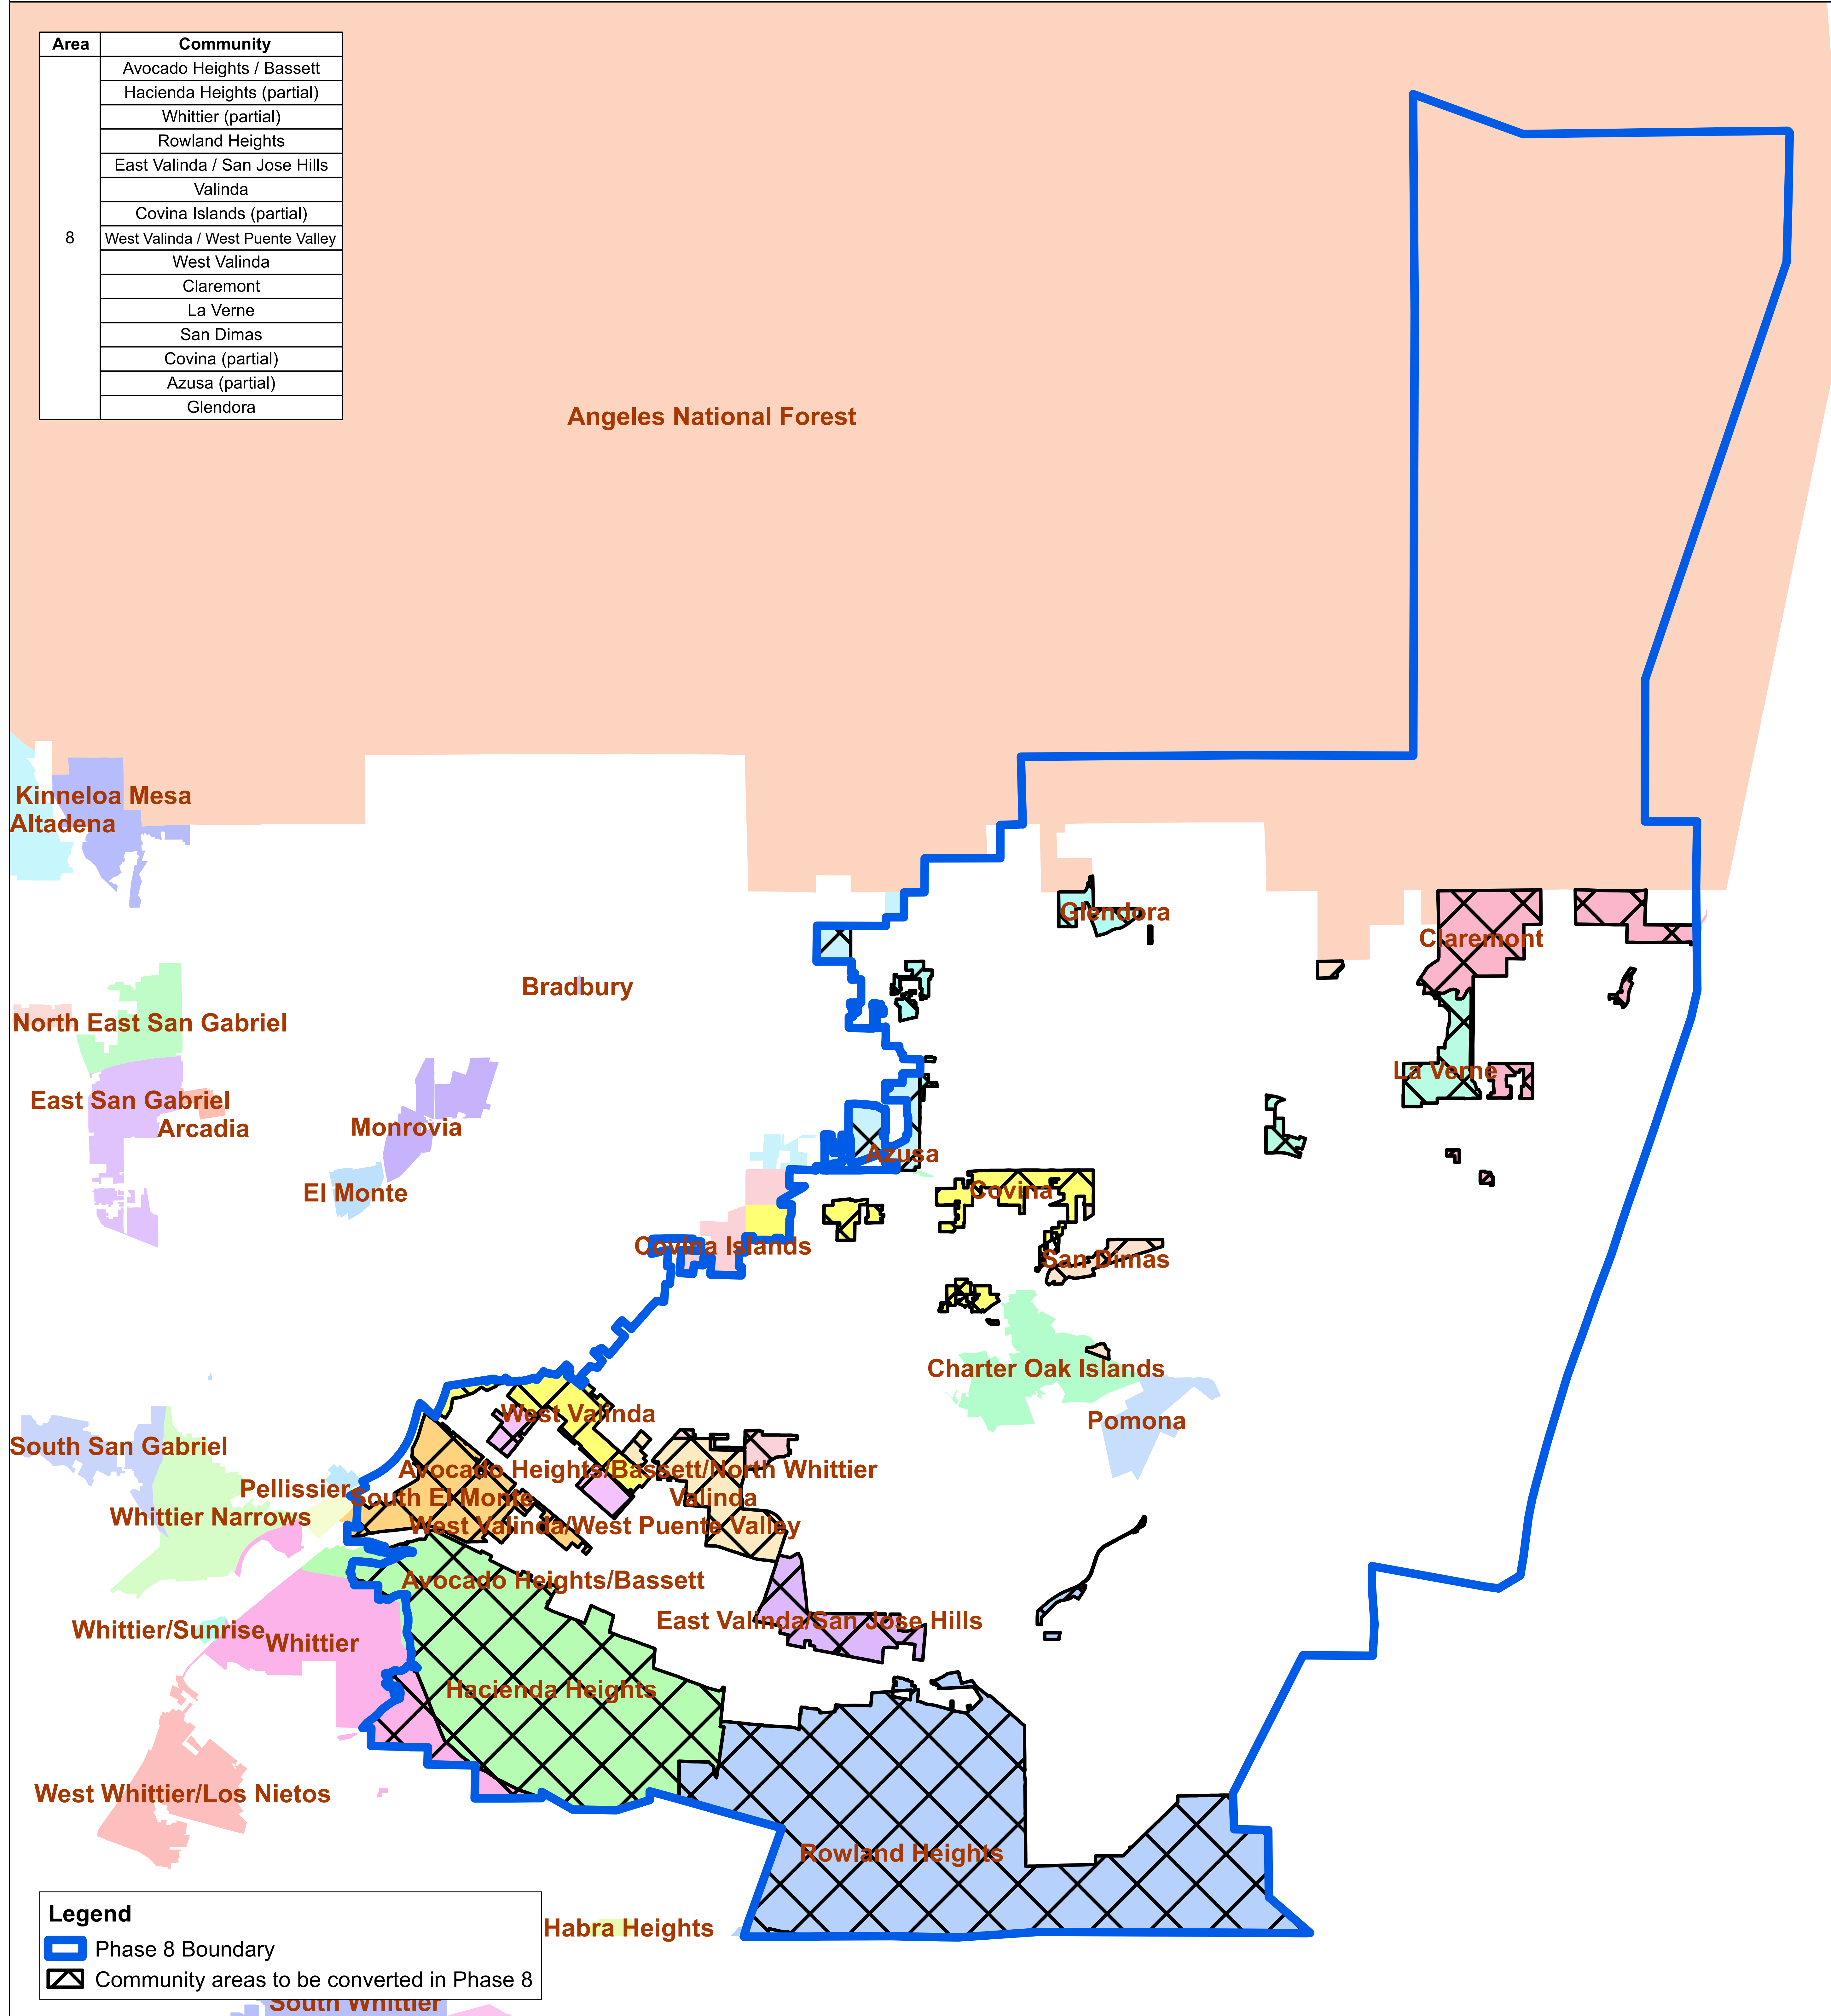

**Legend**

- Phase 1
- Phase 2
- Phase 3
- Phase 4
- Phase 5
- Phase 6
- Phase 7
- Phase 8
- Phase 9
- Phase 10
- Phase 11
- Phase 12
- City Boundary

## Legend

 Phase 6 Boundary

 Community areas to be converted in Phase 6

# Phase 7 - LED Conversion

Area	Community
7	South Whittier (partial)
	East LA Mirada
	La Habra Heights

Legend	
	Phase 7 Boundary
	Community areas to be converted in Phase 7

**Legend**

- Phase 8 Boundary
- Community areas to be converted in Phase 8