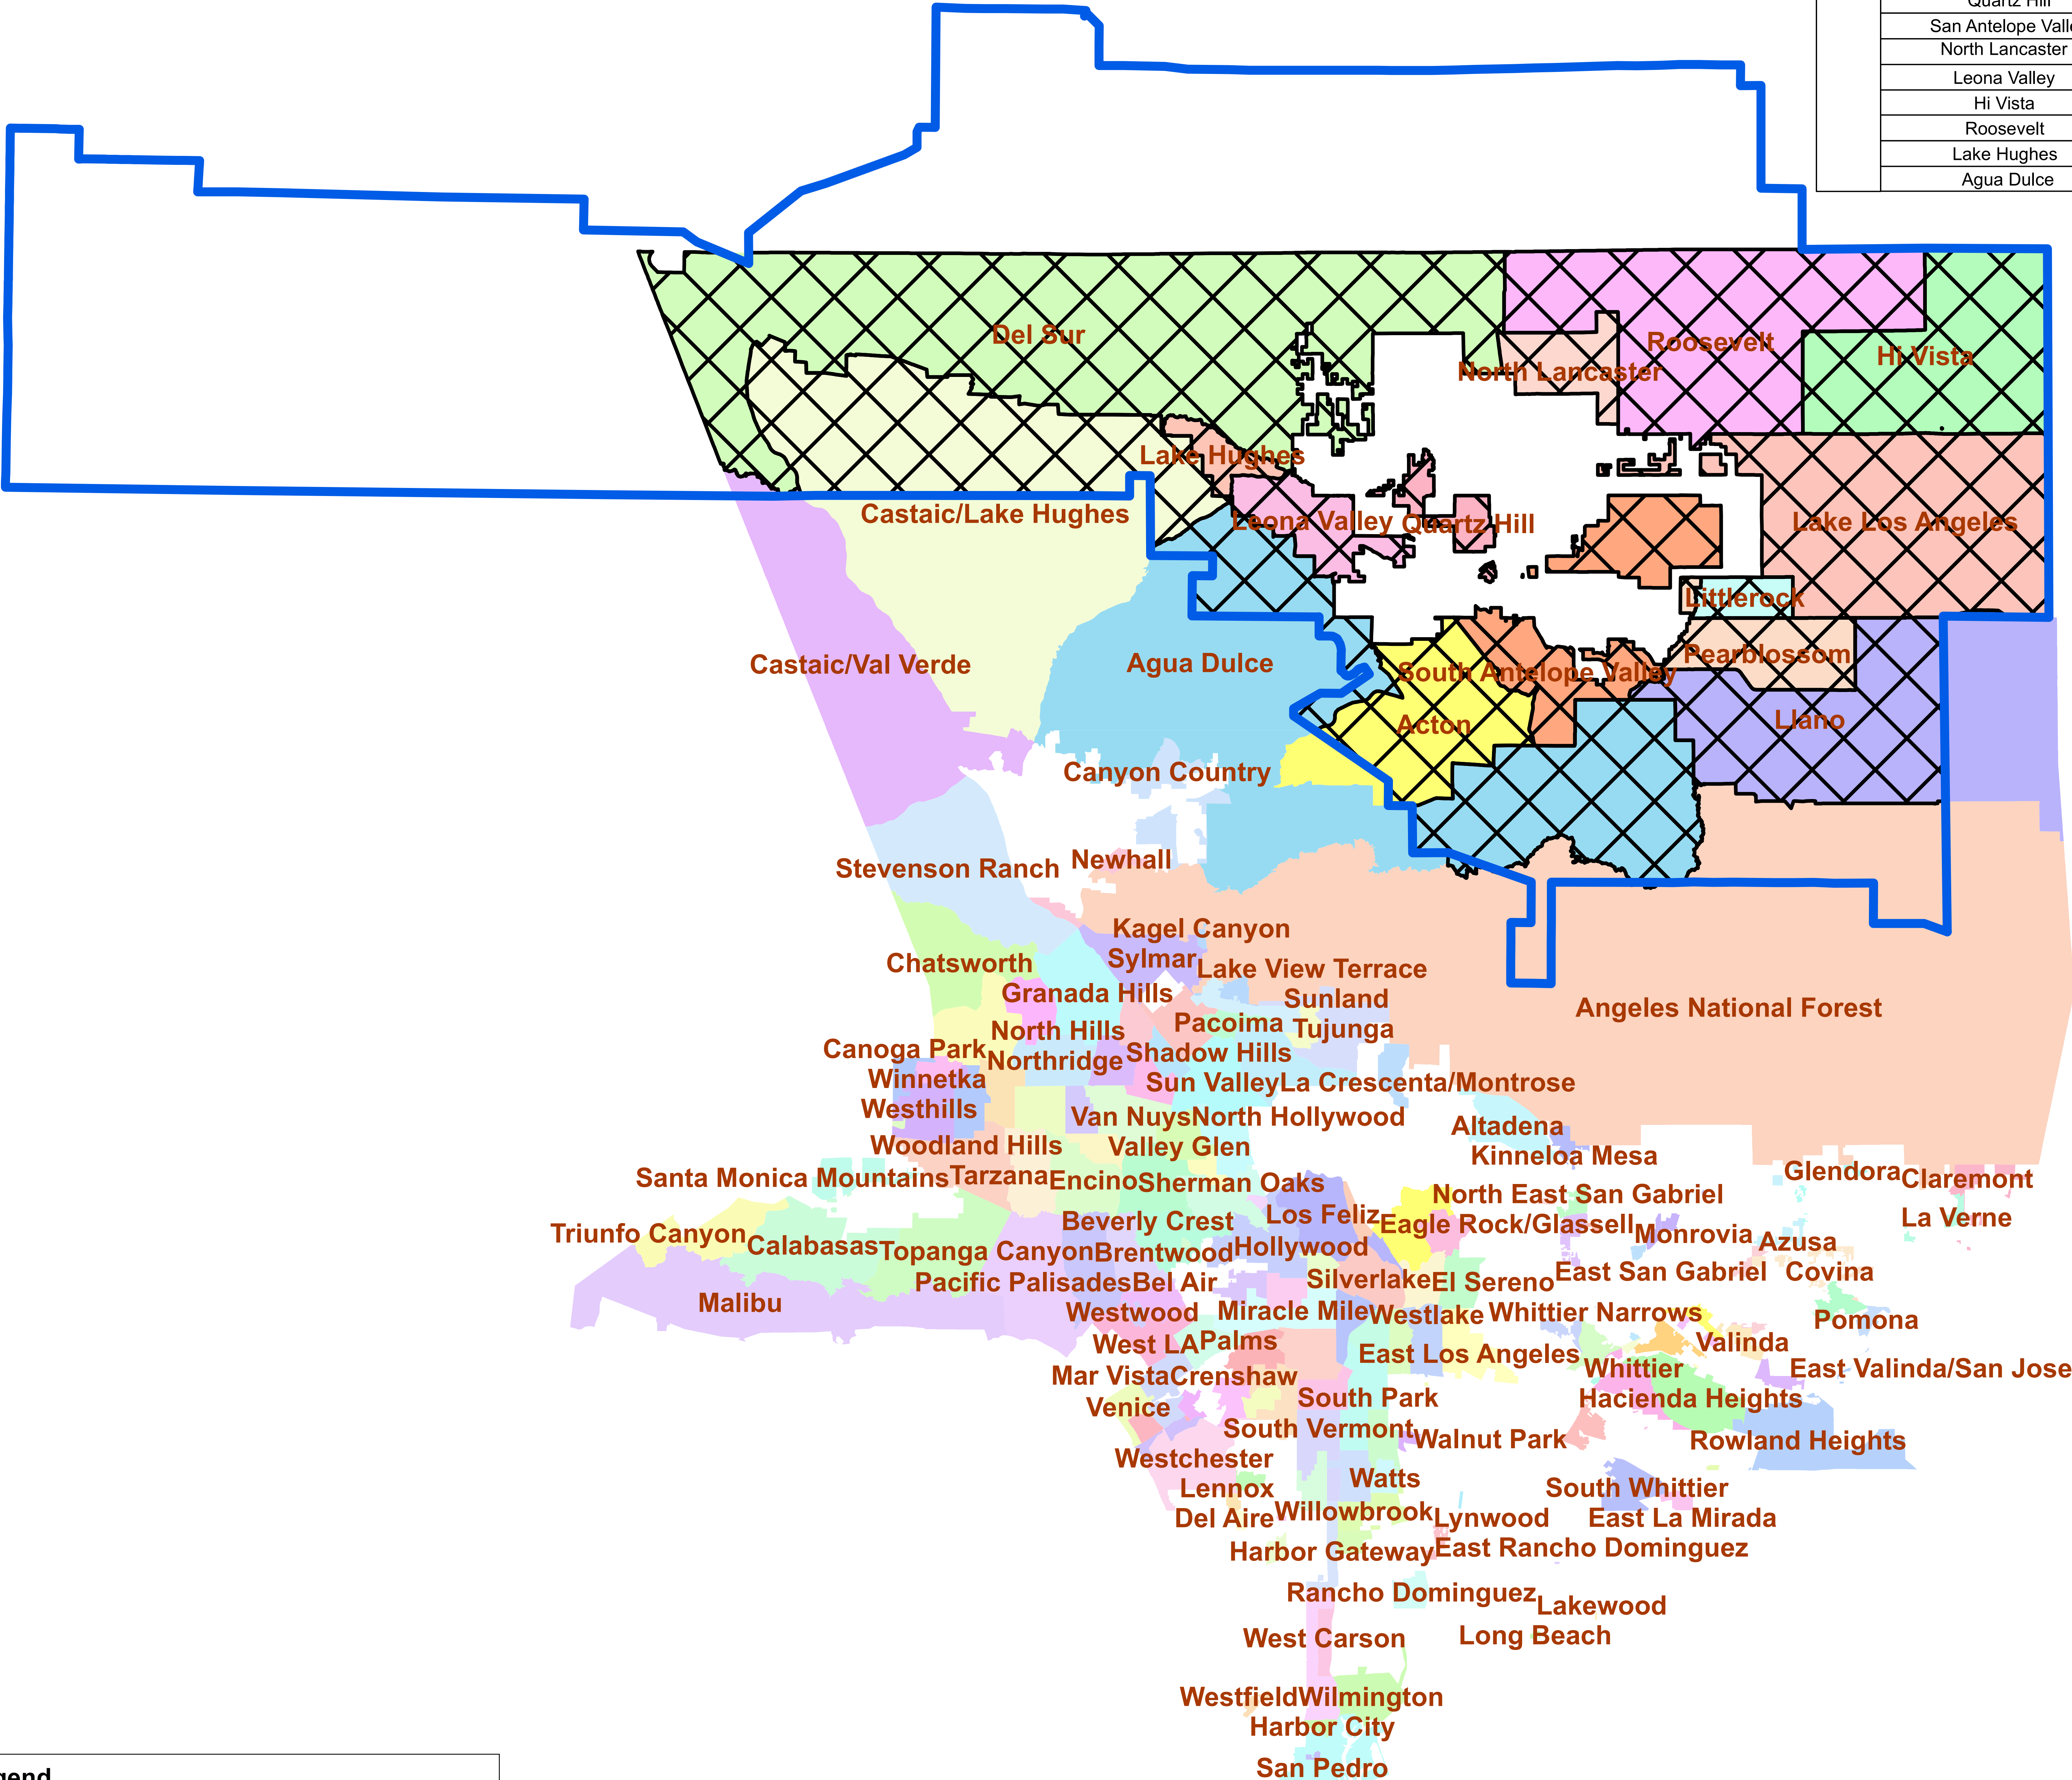

# Phase 10 - LED Conversion

Area	Community
10	Chatsworth
	West Hills
	Santa Monica Mountains
	Topanga Canyon
	Calabasas
	Malibu
	Triunfo Canyon

**Legend**

-  Phase 10 Boundary
-  Community areas to be converted in Phase 10

# Phase 11 - LED Conversion

Area	Community
11	Stevenson Ranch
	Newhall
	Kagel Canyon
	Castaic / Val Verde
	Castaic / Lake Hughes (partial)
	Canyon Country
	Agua Dulce
	Angeles National Forest

Legend	
	Phase 11 Boundary
	Community areas to be converted in Phase 11

# Phase 12 - LED Conversion

Area	Community
12	Acton
	Castaic / Lake Hughes (partial)
	Del Sur
	Lake Los Angeles
	Littlerock
	Llano
	Pearblossom
	Quartz Hill
	San Antelope Valley
	North Lancaster
	Leona Valley
	Hi Vista
	Roosevelt
	Lake Hughes
Agua Dulce	

**Legend**

- Phase 12 Boundary
- Community areas to be converted in Phase 12