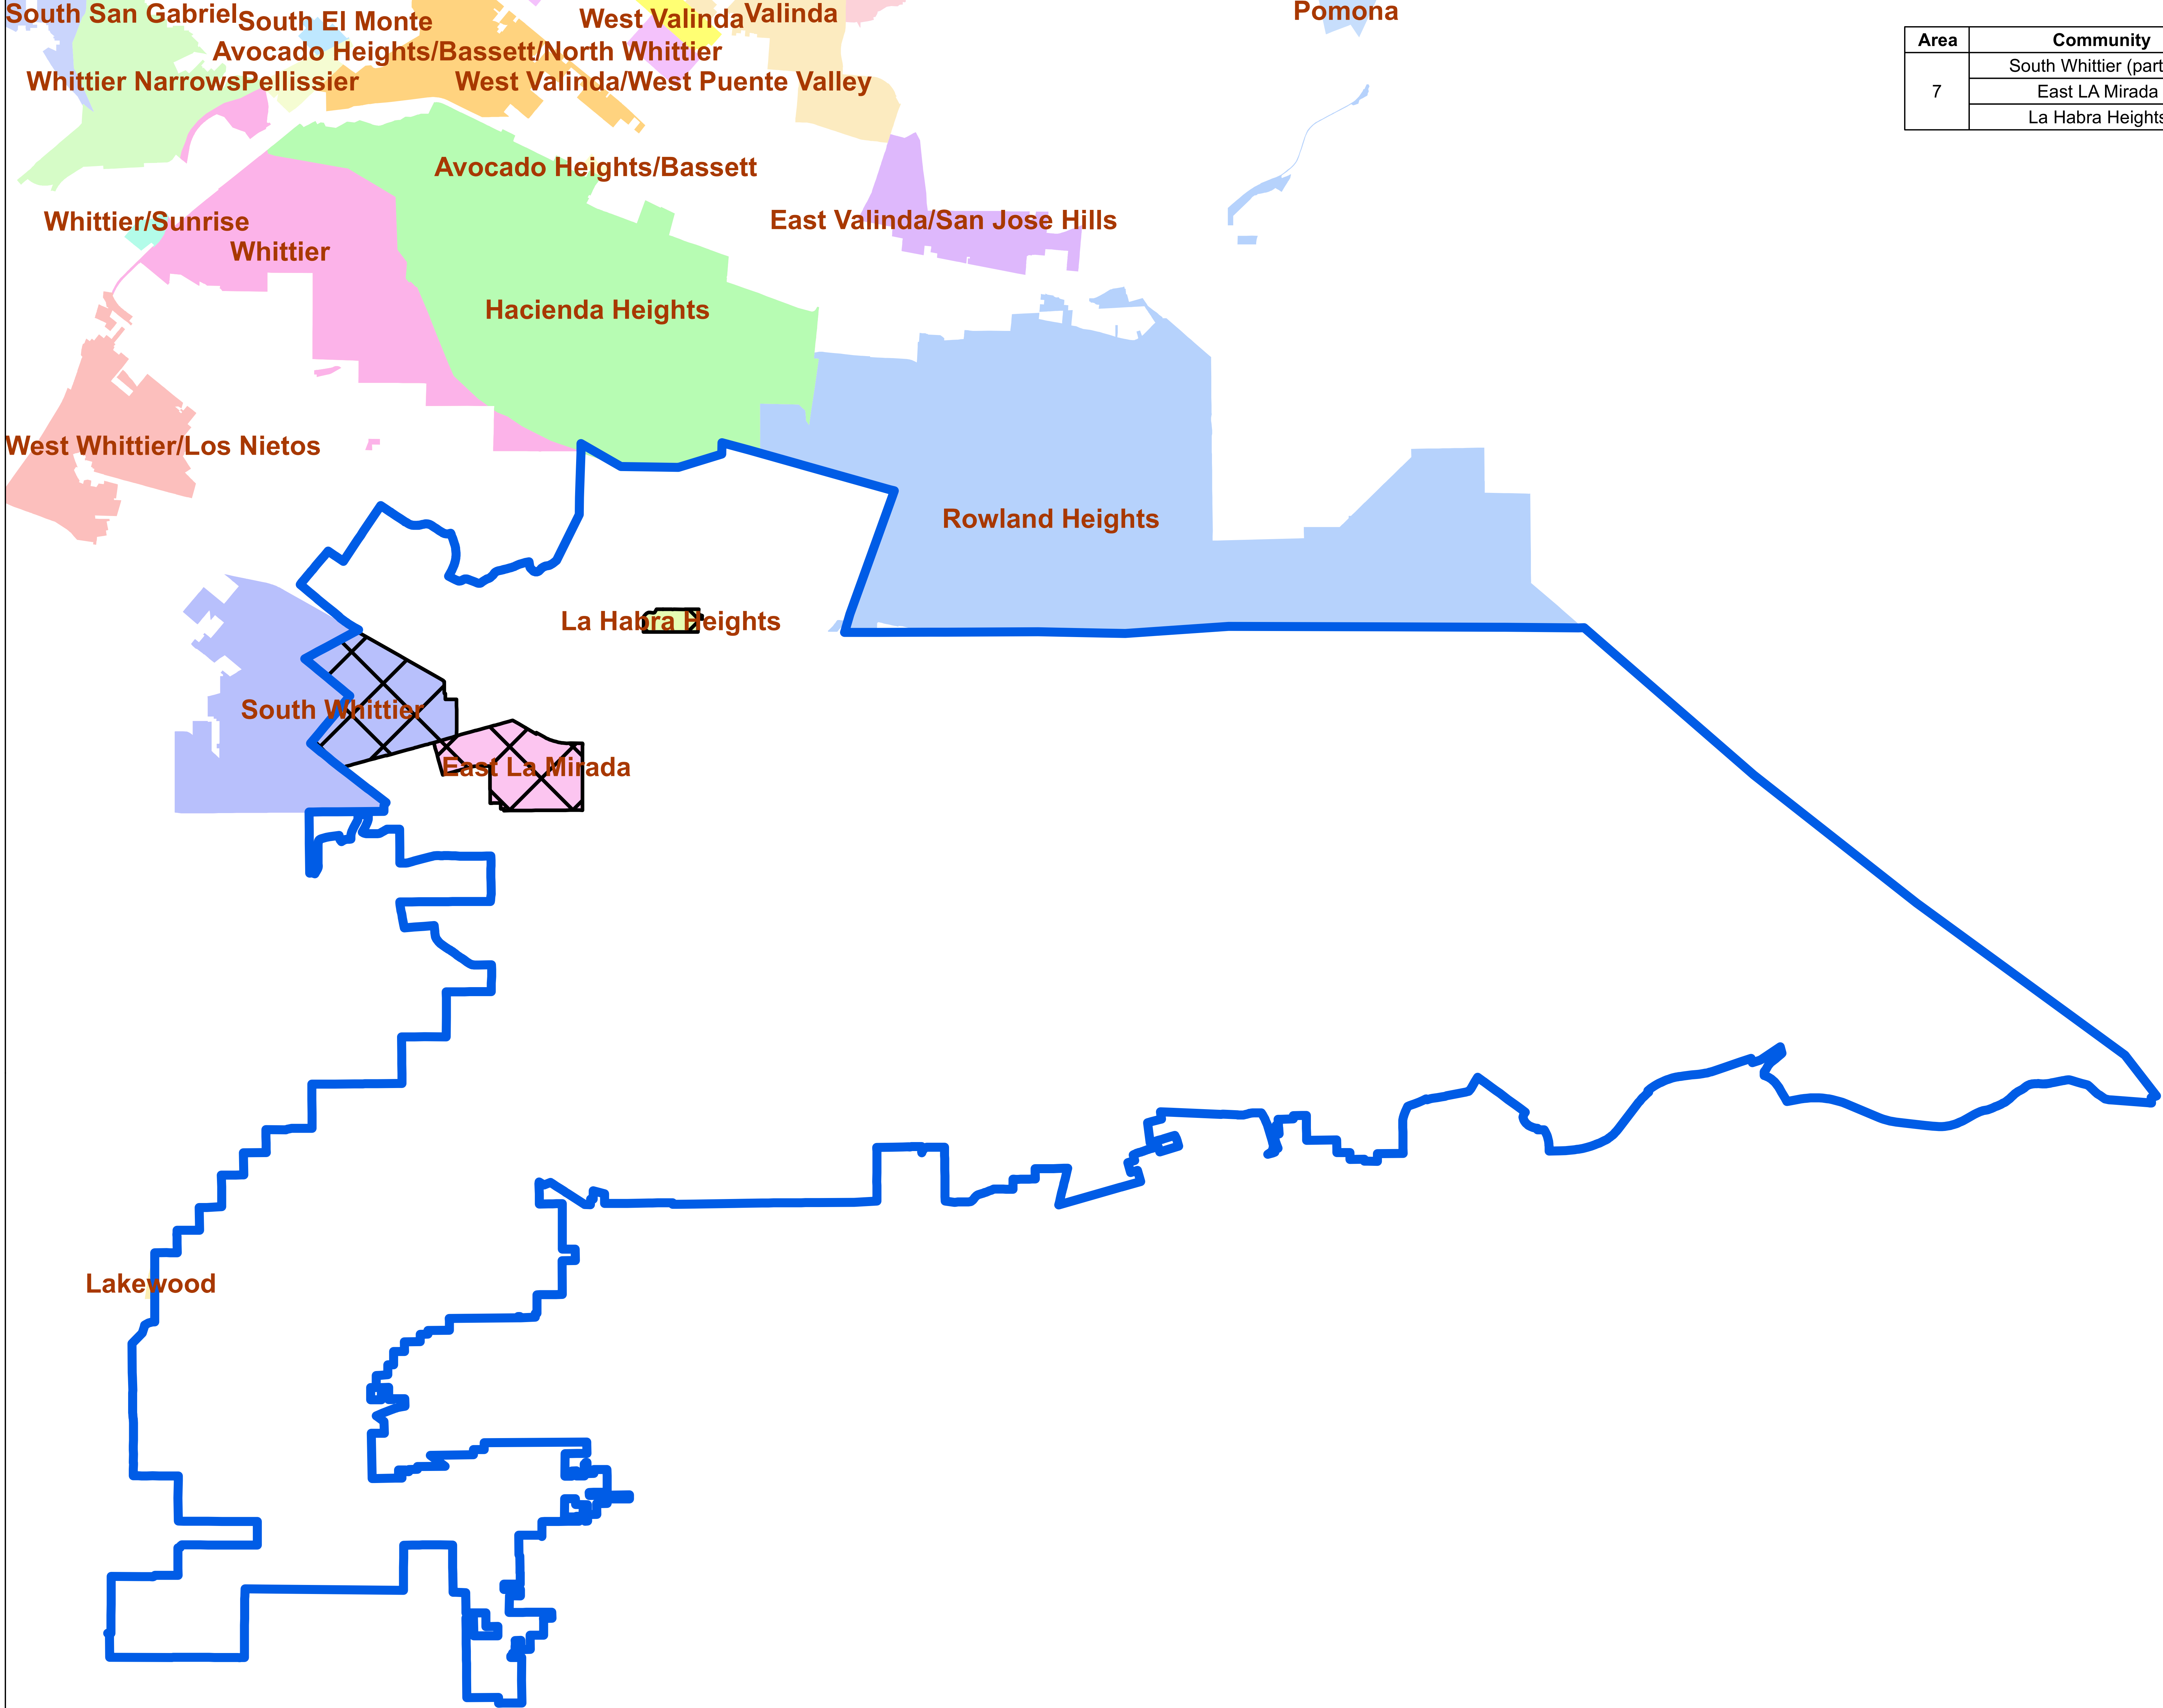

Phase 7 - LED Conversion

Area	Community
7	South Whittier (partial)
	East LA Mirada
	La Habra Heights

Legend	
	Phase 7 Boundary
	Community areas to be converted in Phase 7