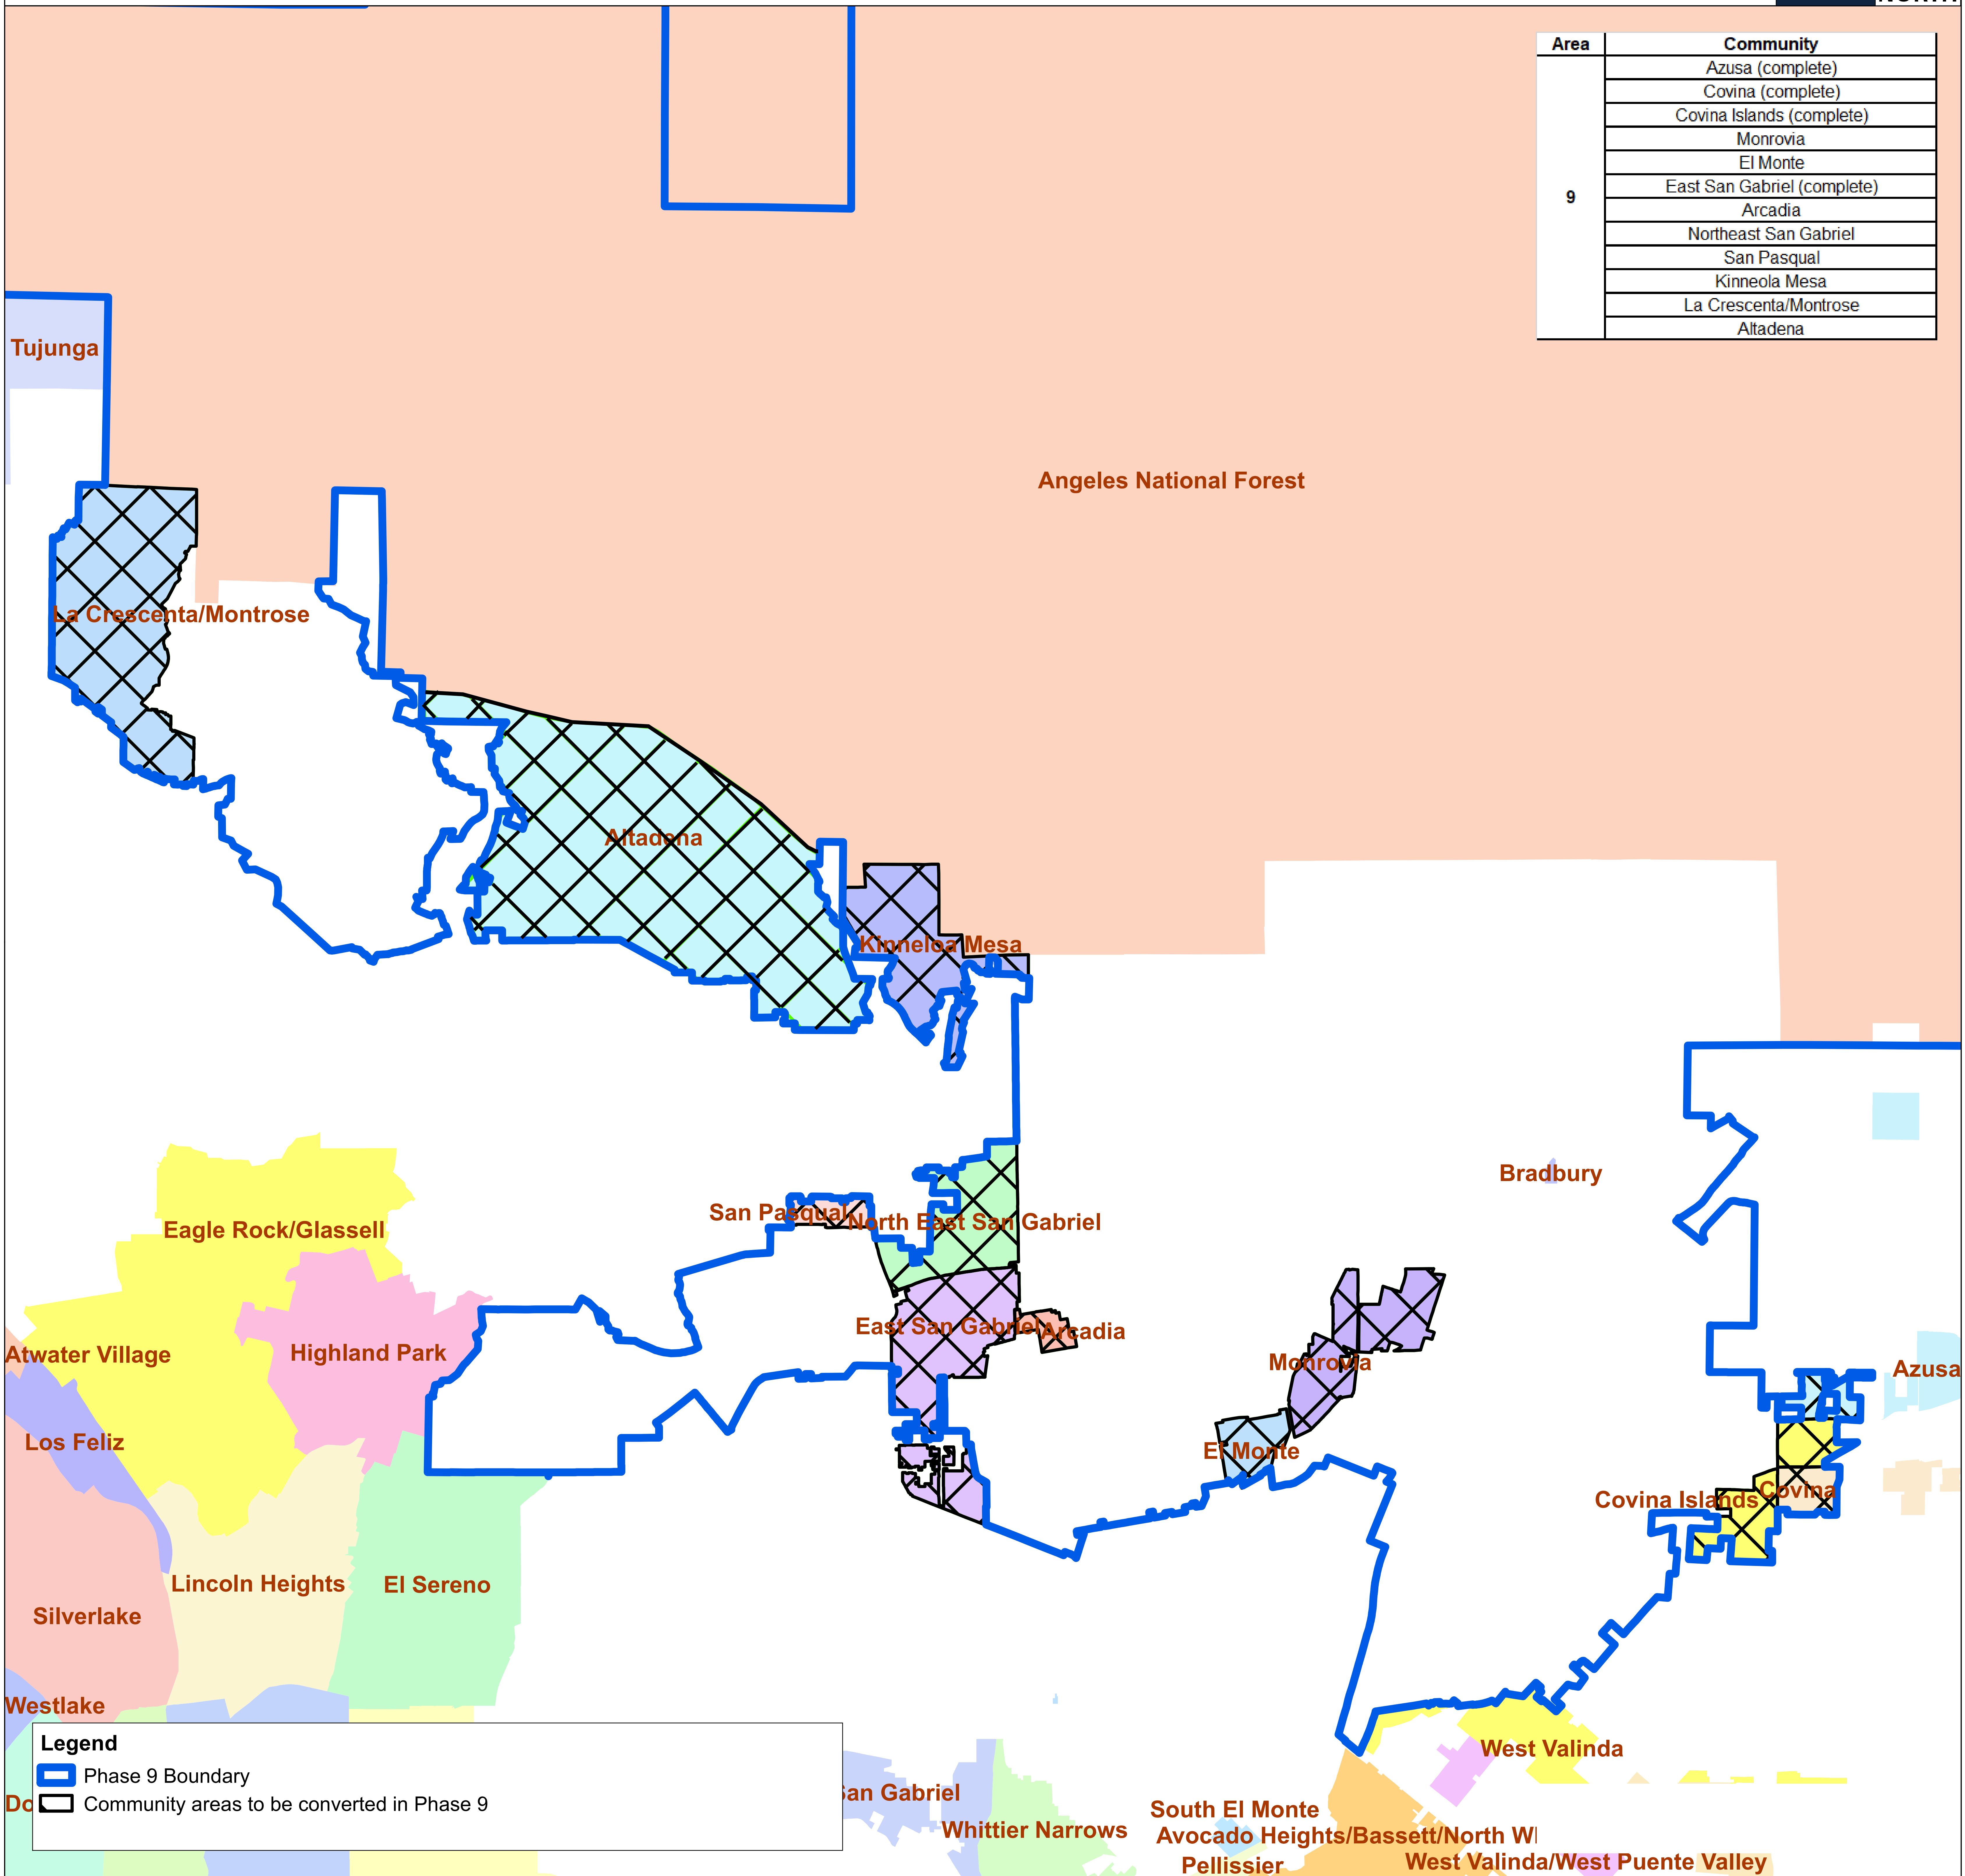

Phase 9 - LED Conversion

Area	Community
9	Azusa (complete)
	Covina (complete)
	Covina Islands (complete)
	Monrovia
	El Monte
	East San Gabriel (complete)
	Arcadia
	Northeast San Gabriel
	San Pasqual
	Kinneola Mesa
	La Crescenta/Montrose
	Altadena