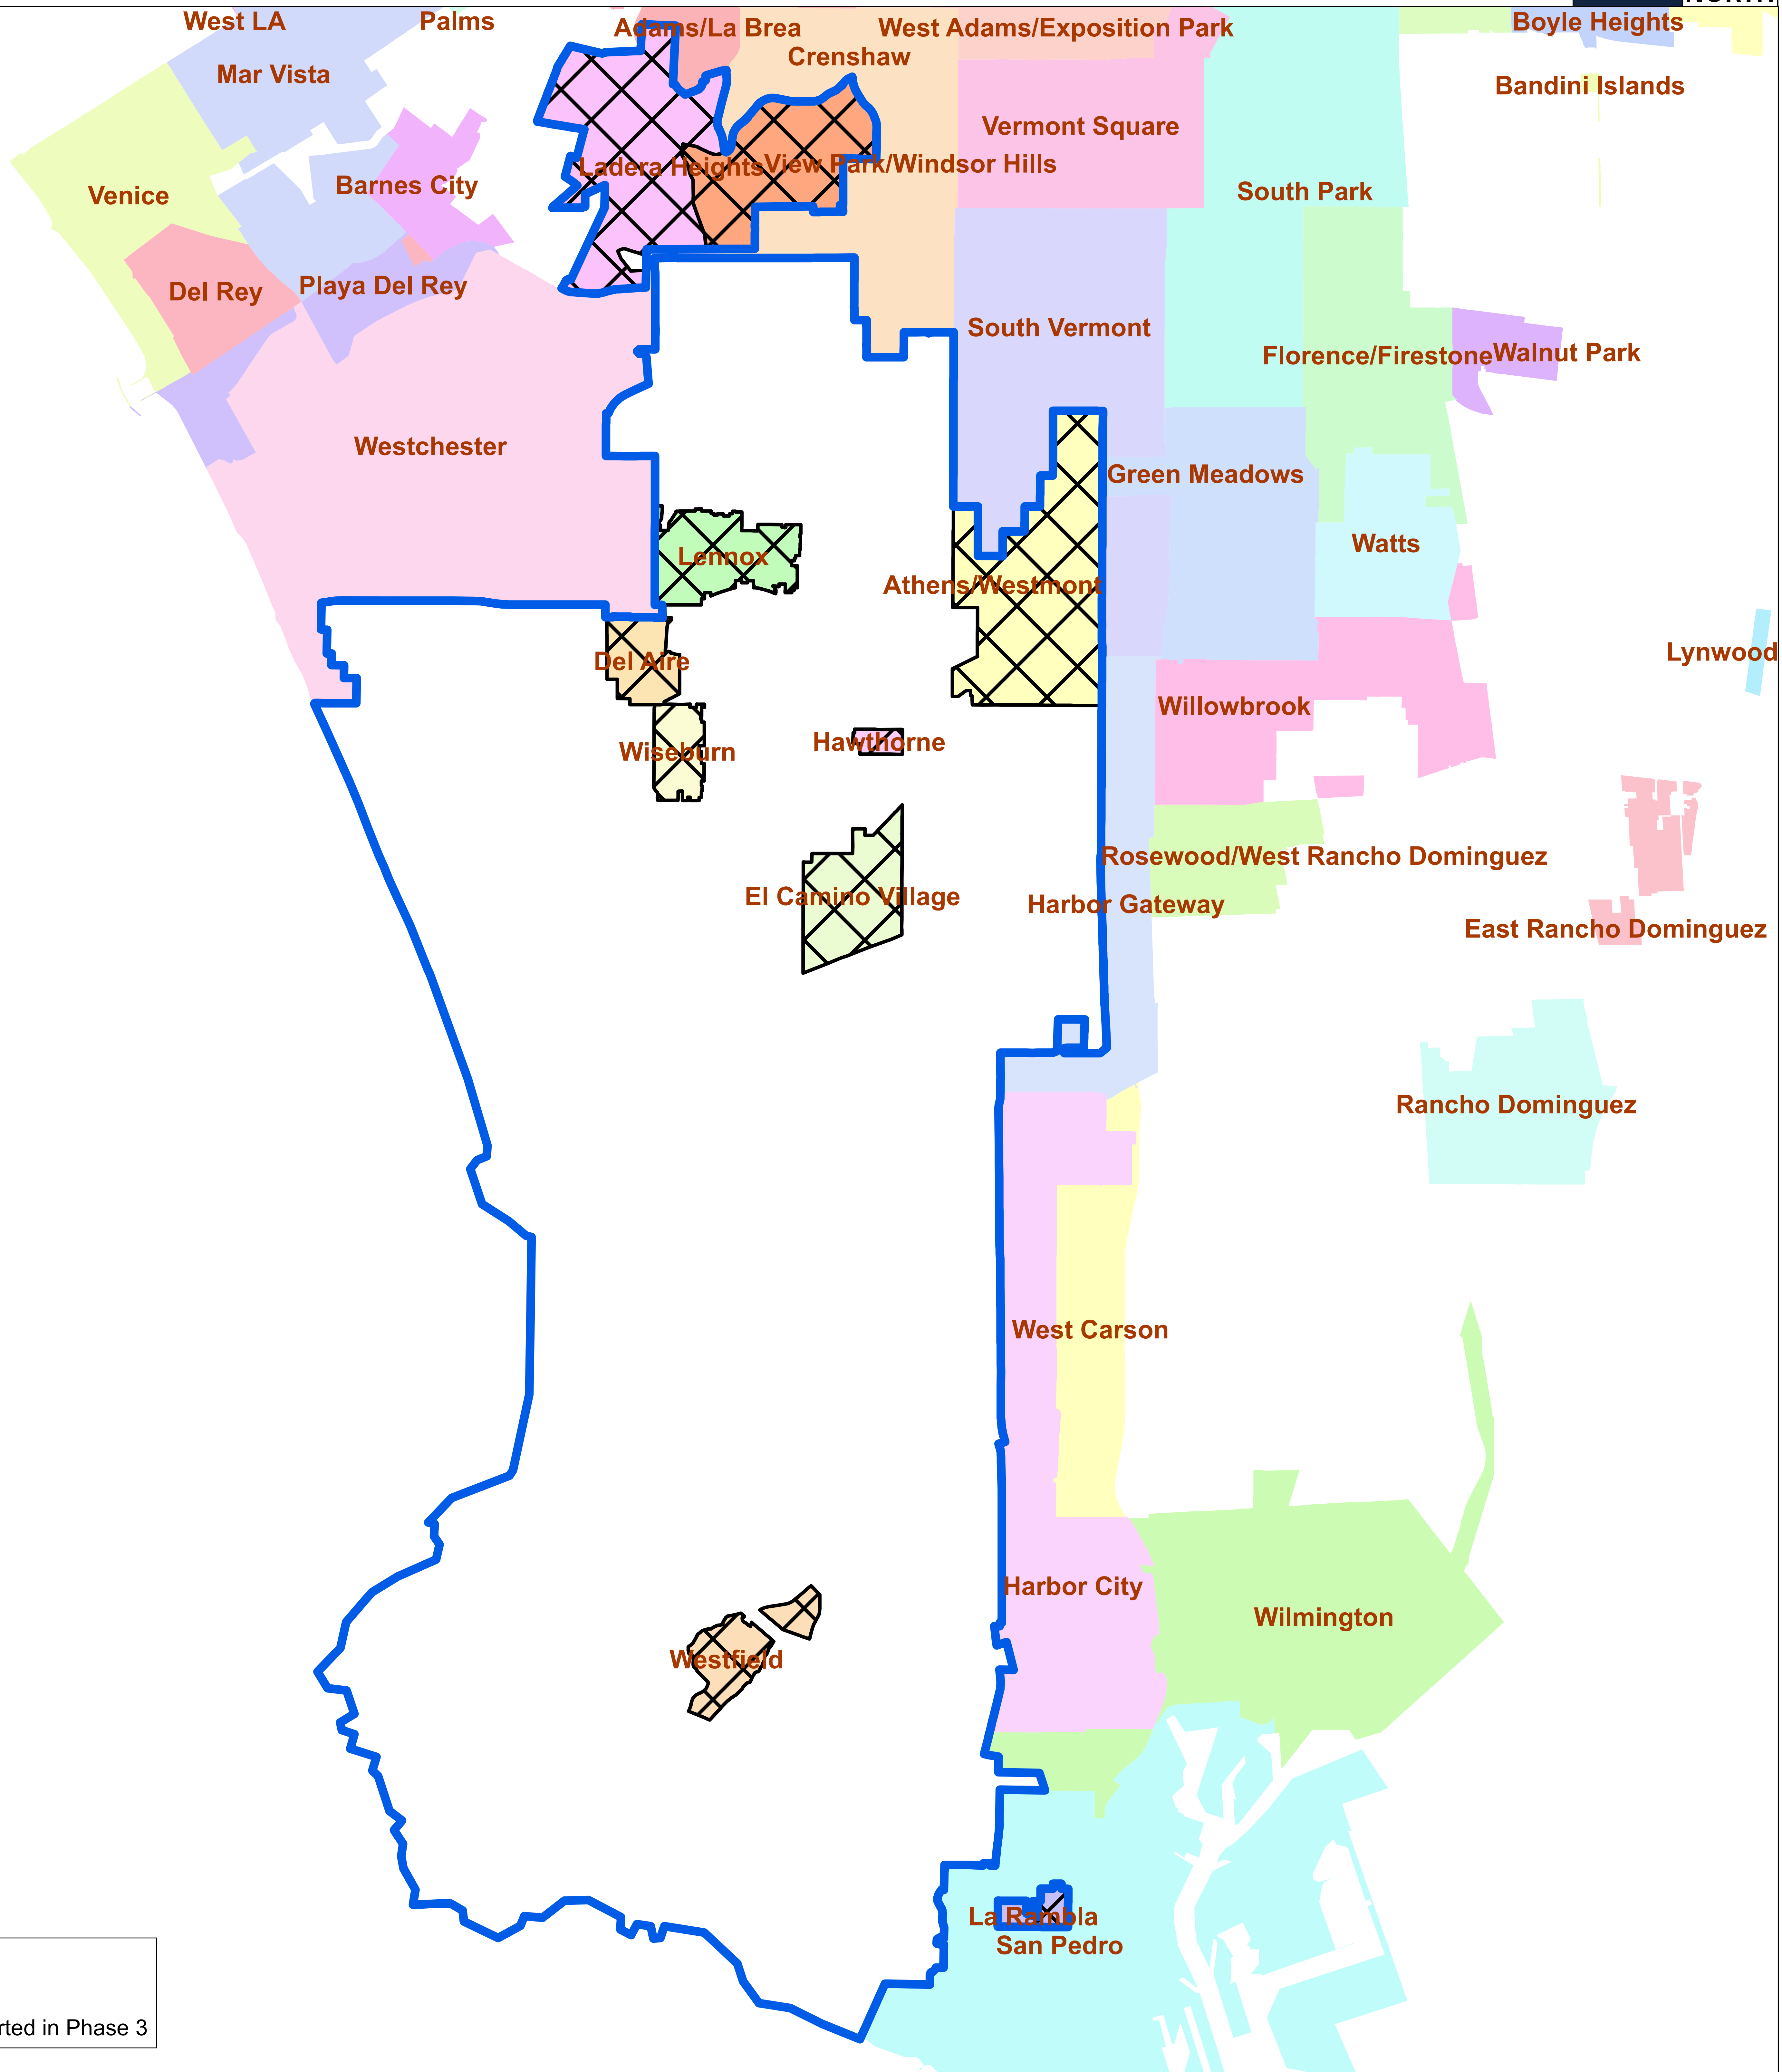

**Legend**

- Phase 1
- Phase 2
- Phase 3
- Phase 4
- Phase 5
- Phase 6
- Phase 7
- Phase 8
- Phase 9
- Phase 10
- Phase 11
- Phase 12
- City Boundary

# Phase 2 - LED Conversion

Area	Community
2	East LA (partial)
	Florence / Firestone
	Walnut Park
	East Rancho Dominguez
	Willowbrook
	Rosewood / West Rancho Dominguez
	Rancho Dominguez
	West Carson

Legend	
	Phase 2 Boundary
	Community areas to be converted in Phase 2

# Phase 3 - LED Conversion

Area	Community
3	Las Ramblas
	Westfield
	El Camino Village
	Hawthorne
	Wiseburn
	Del Aire
	Athens / Westmont
	Lennox
	View Park / Windsor Hills
	Ladera Heights

Legend	
	Phase 3 Boundary
	Community areas to be converted in Phase 3