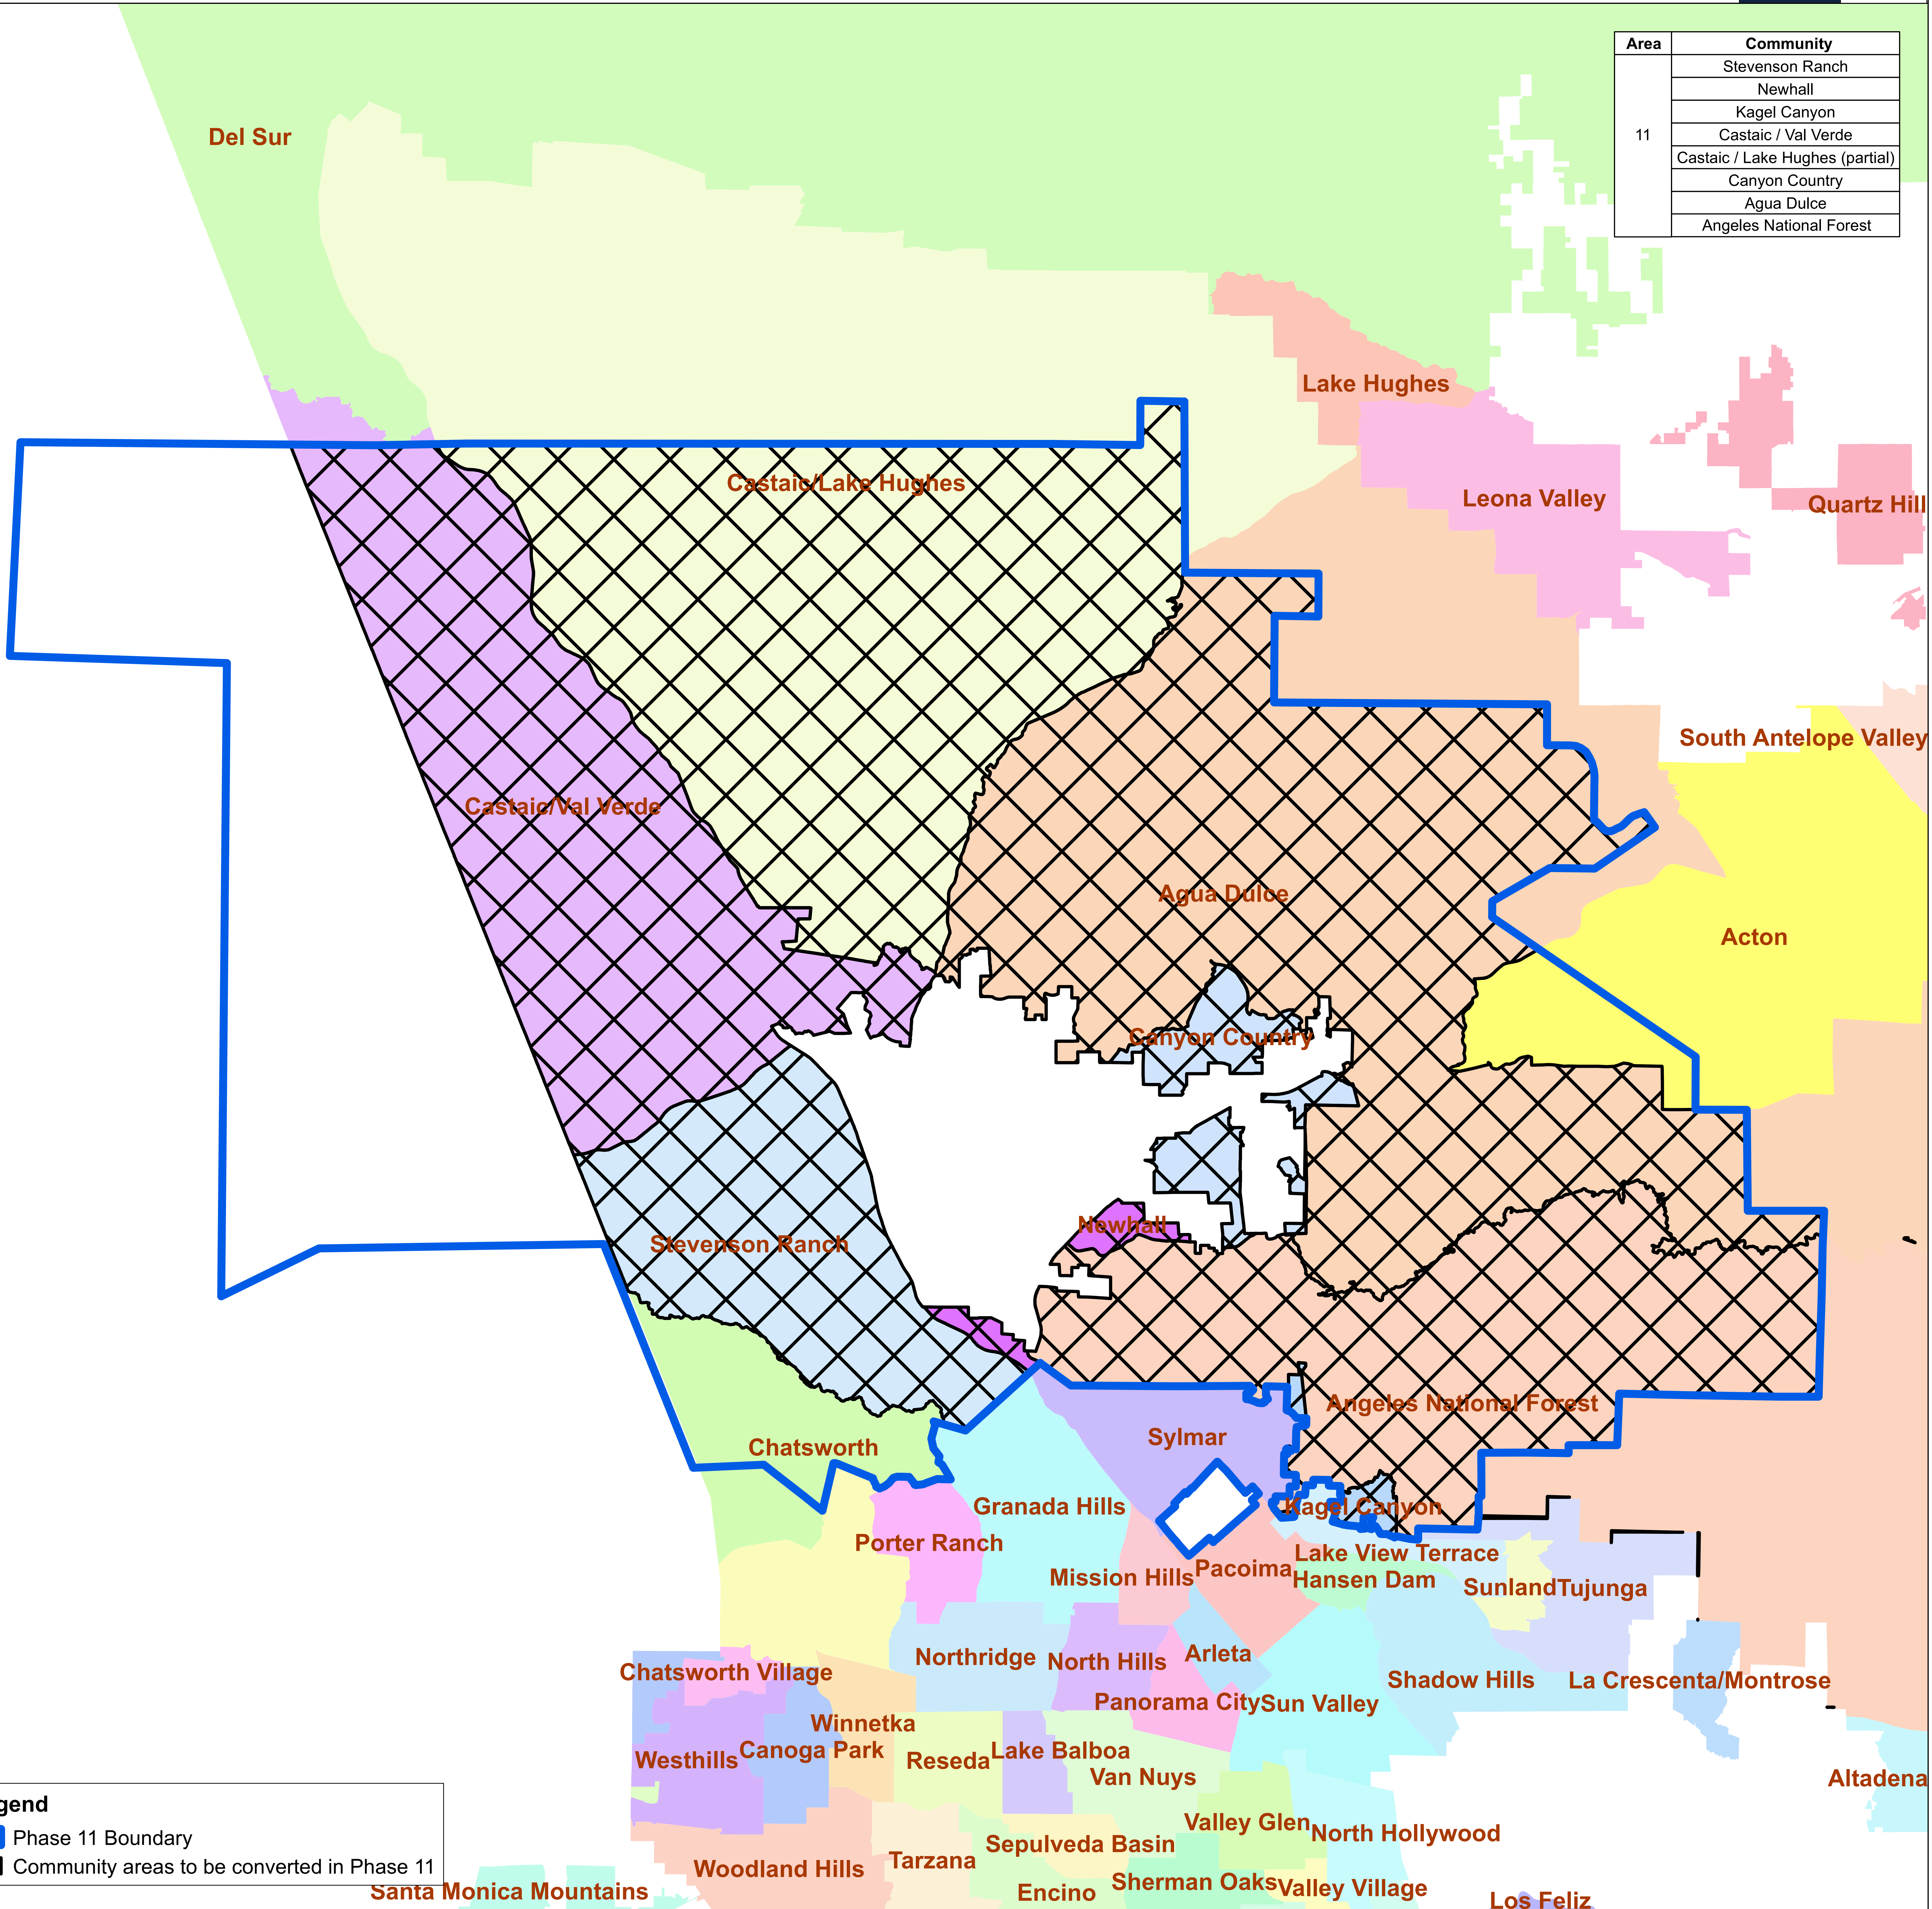

Phase 11 - LED Conversion

Area	Community
11	Stevenson Ranch
	Newhall
	Kagel Canyon
	Castaic / Val Verde
	Castaic / Lake Hughes (partial)
	Canyon Country
	Agua Dulce
	Angeles National Forest

Legend	
	Phase 11 Boundary
	Community areas to be converted in Phase 11