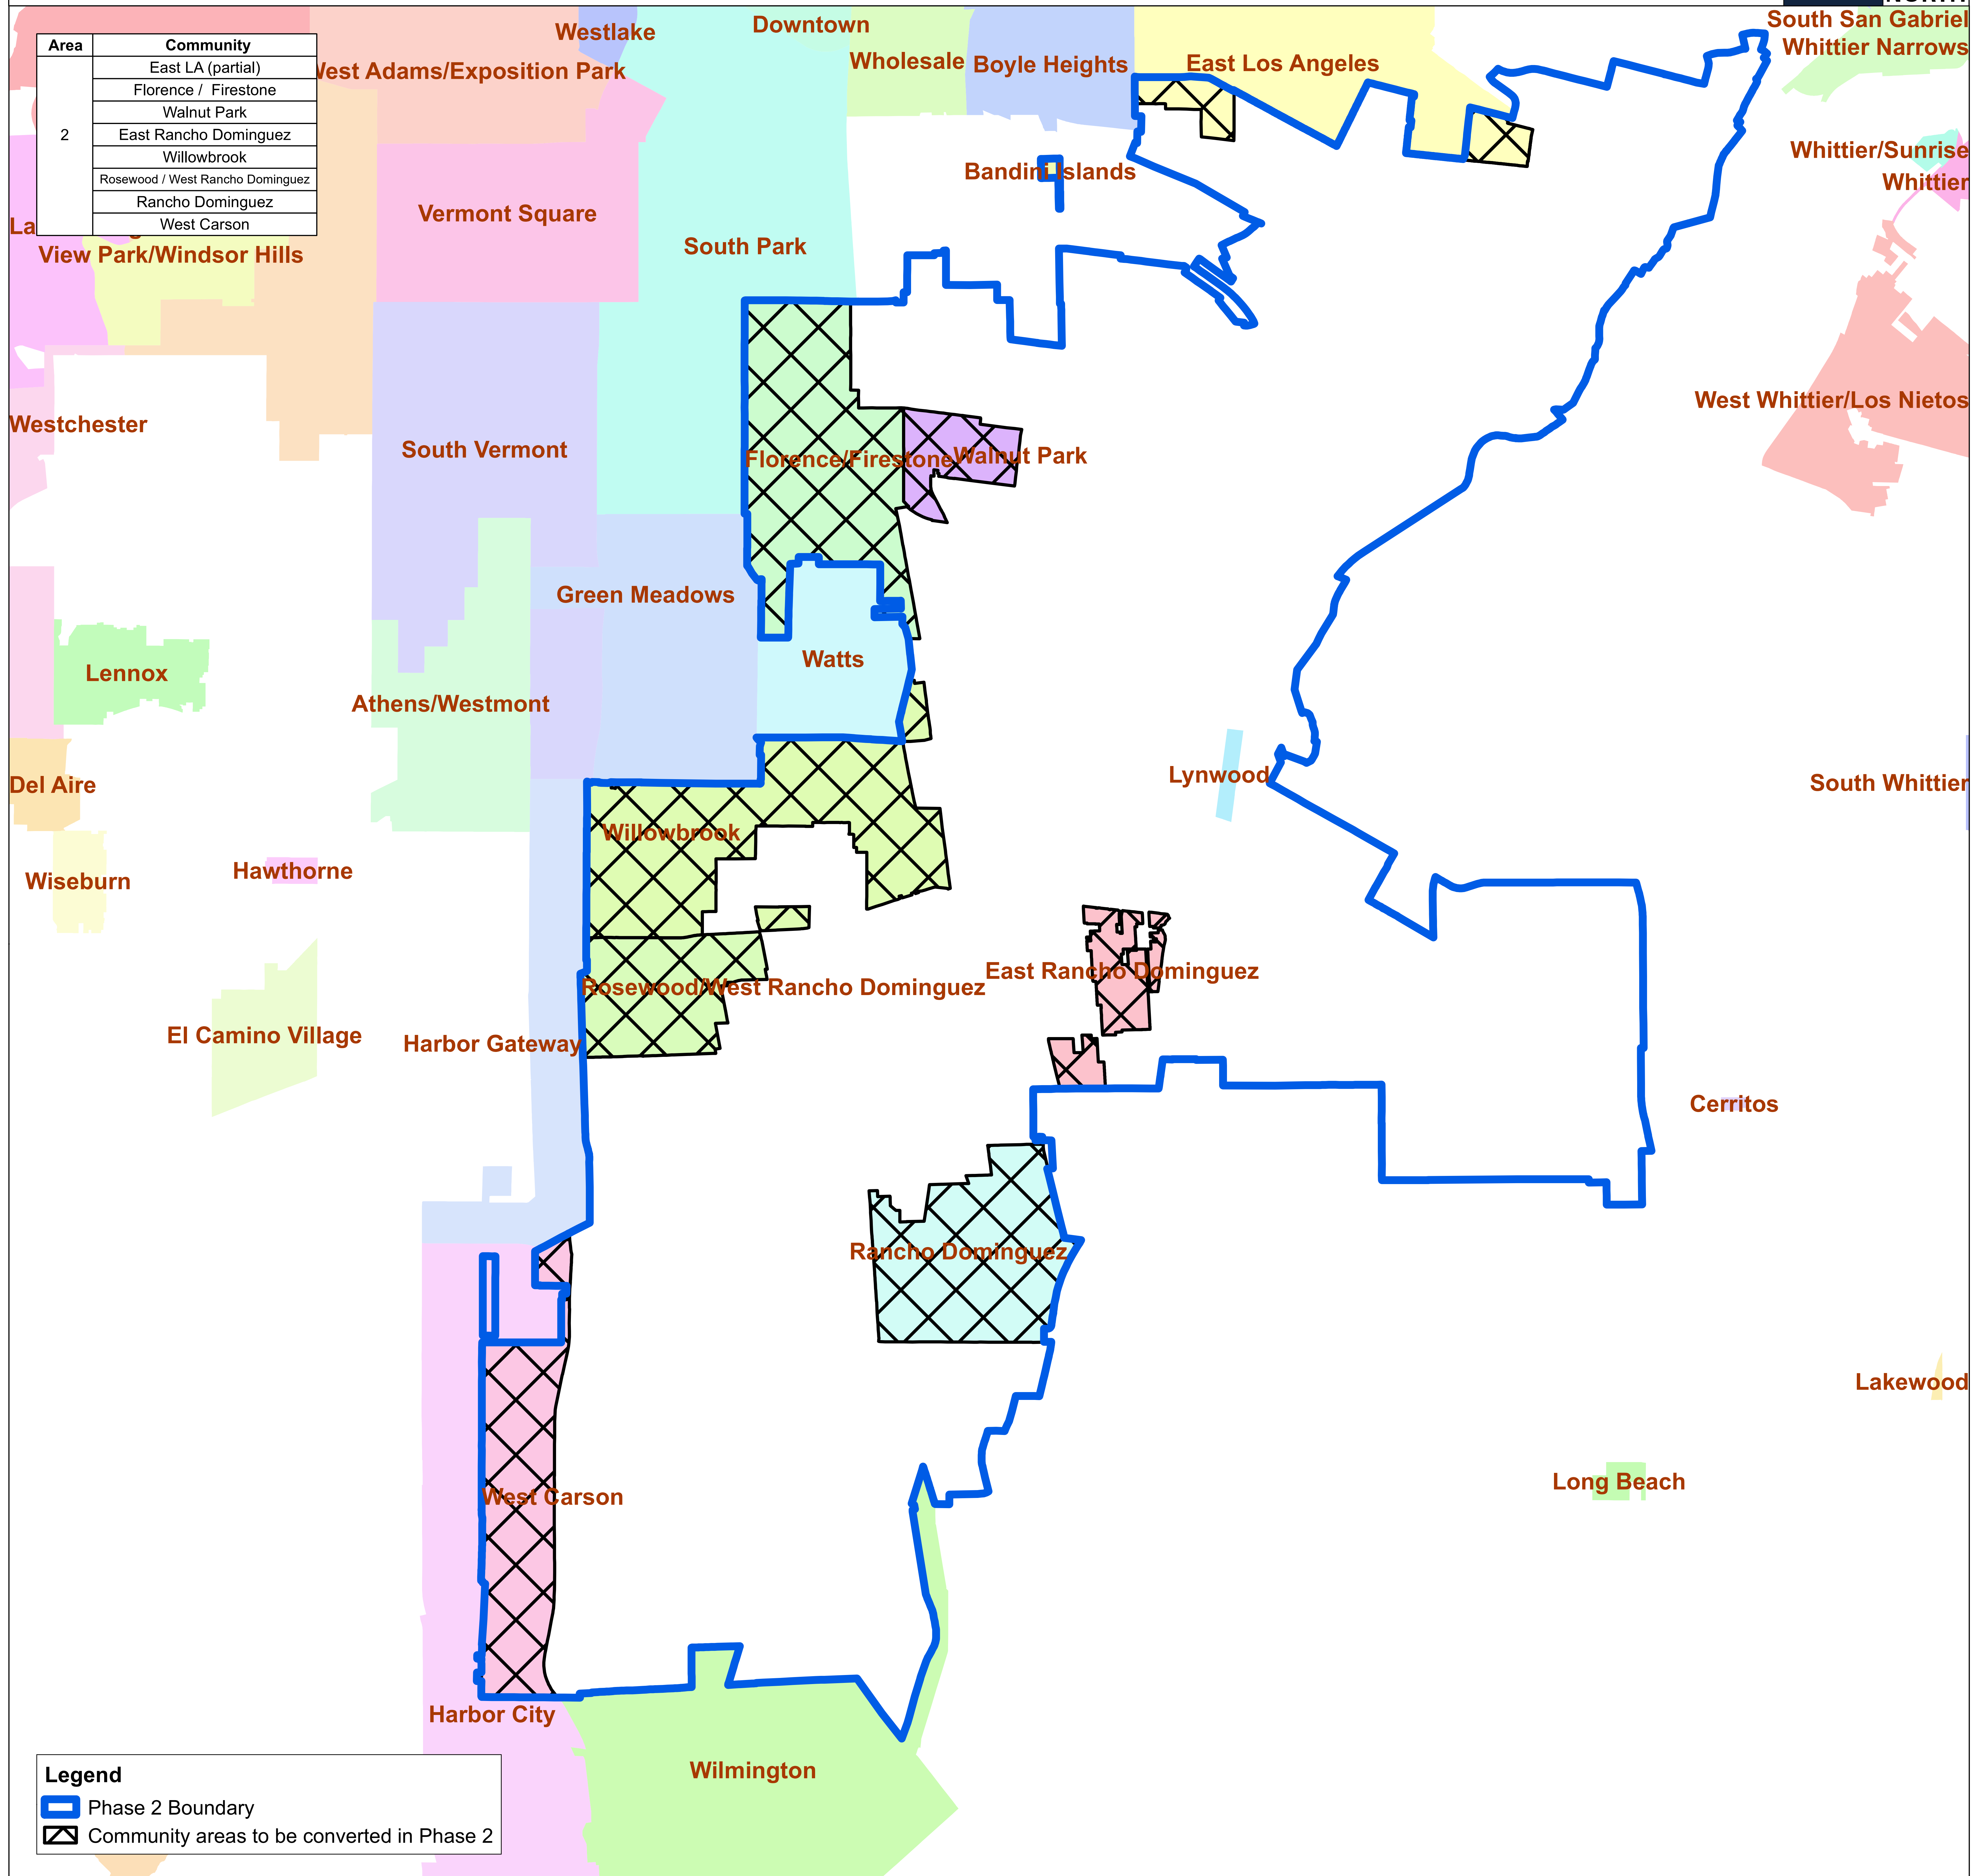

**Legend**

- Phase 1
- Phase 2
- Phase 3
- Phase 4
- Phase 5
- Phase 6
- Phase 7
- Phase 8
- Phase 9
- Phase 10
- Phase 11
- Phase 12
- City Boundary

# Phase 1 - LED Conversion

Area	Community
1	South San Gabriel
	South El Monte
	Pellissier
	Whittier Narrows
	Whittier / Sunrise
	Whittier (partial)
	Hacienda Heights (partial)
	East LA (partial)

Legend	
	Phase 1 Boundary
	Community areas to be converted in Phase 1
	Community areas to be converted in a subsequent Phase (See supplemental notes)

# Phase 2 - LED Conversion

Area	Community
2	East LA (partial)
	Florence / Firestone
	Walnut Park
	East Rancho Dominguez
	Willowbrook
	Rosewood / West Rancho Dominguez
	Rancho Dominguez
	West Carson

Legend	
	Phase 2 Boundary
	Community areas to be converted in Phase 2