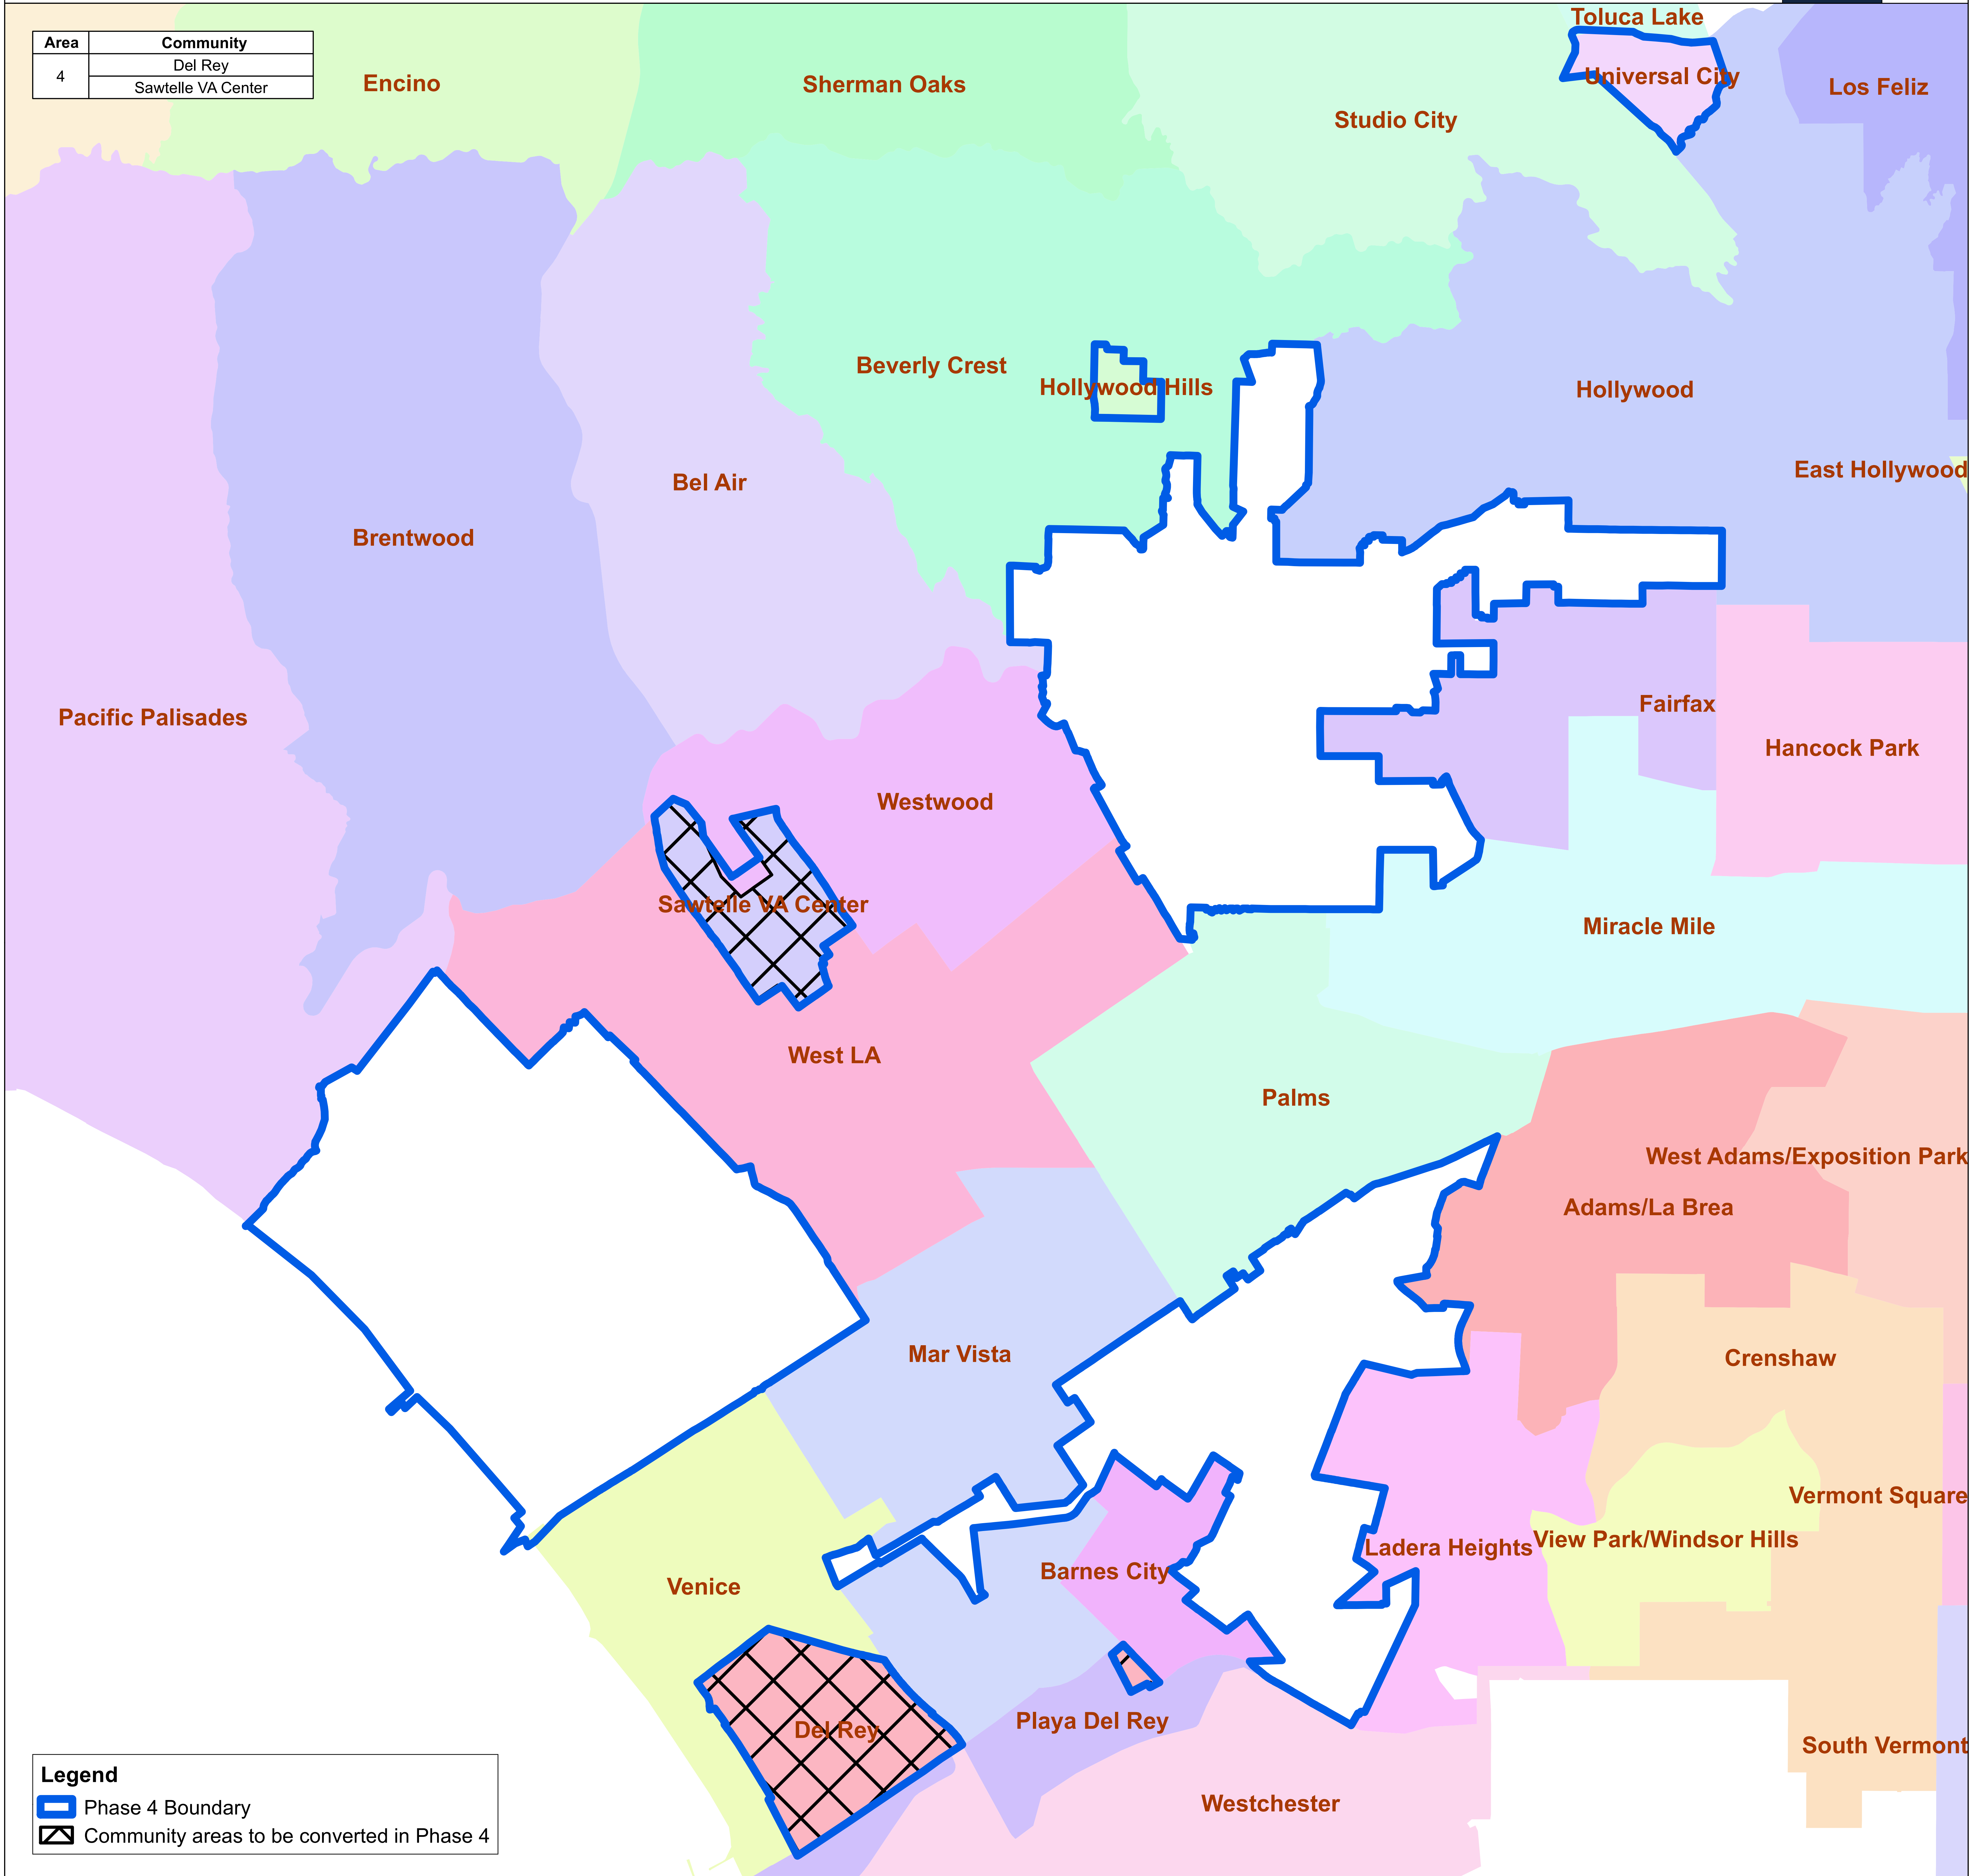

Phase 4 - LED Conversion

Area	Community
4	Del Rey
	Sawtelle VA Center

Legend	
	Phase 4 Boundary
	Community areas to be converted in Phase 4