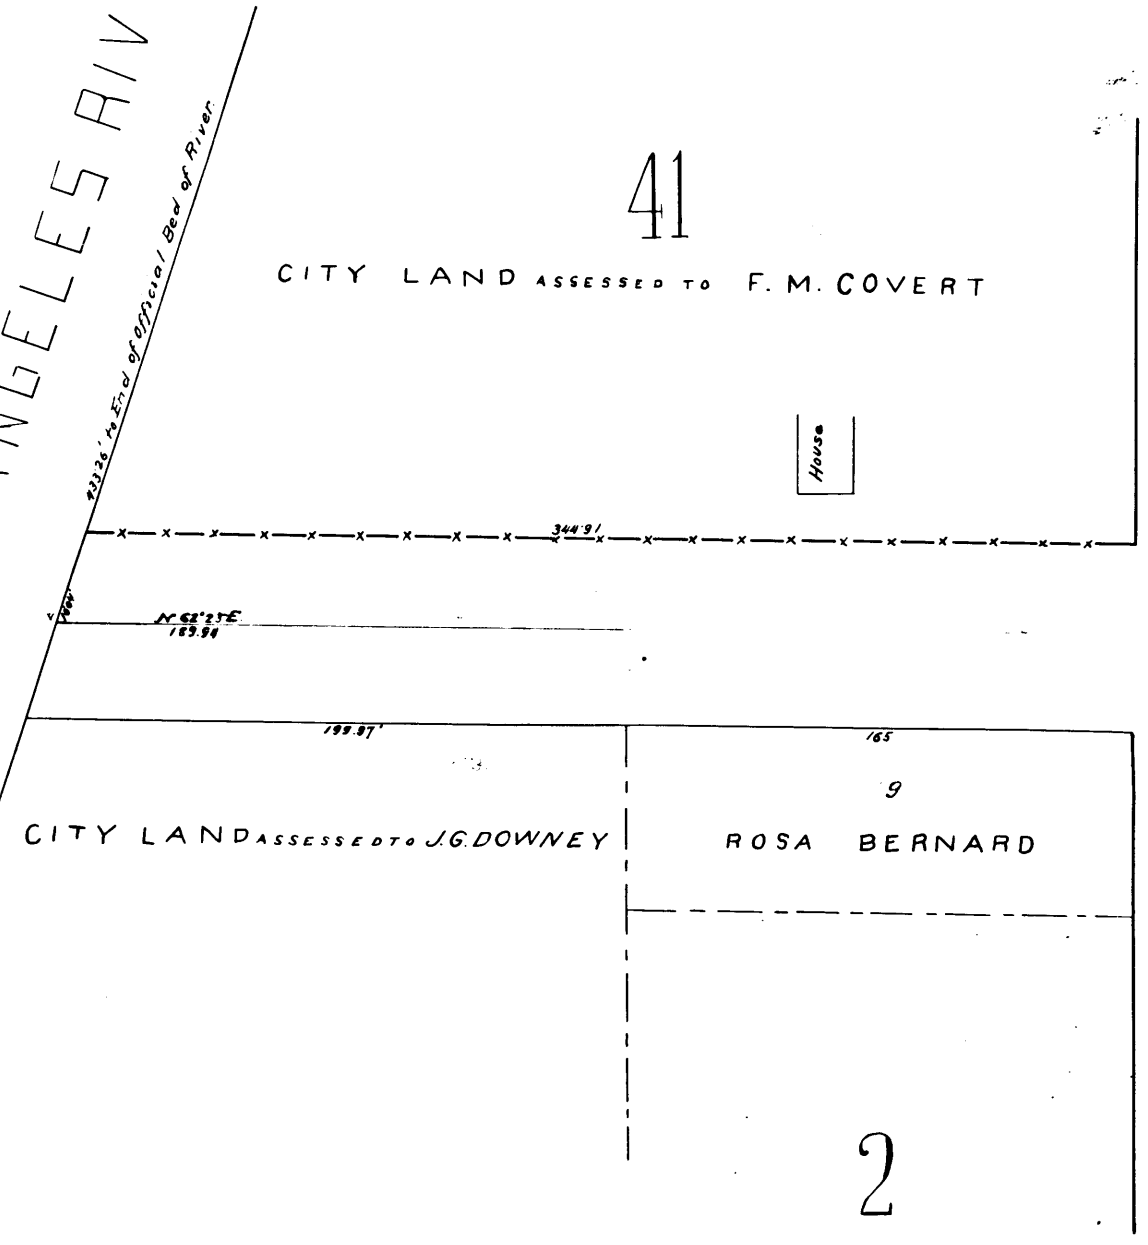

MAP  
of  
Hoff Street.  
FROM WALNUT ST. to LOS ANGELES RIVER.  
50' = 1"

Heavy Black Line  
show property sought  
to be  
condemned.

OFFICIAL BED OF LOS ANGELES RIV

2 4 6  
EAST LOS ANGELES TRACT.

H O F F S T R E E T

WATER ST

HAYES ST

WALNUT ST

C.F. 104

957

MEMCO  
PACIFIC

10TH 957

MEMCO  
PACIFIC