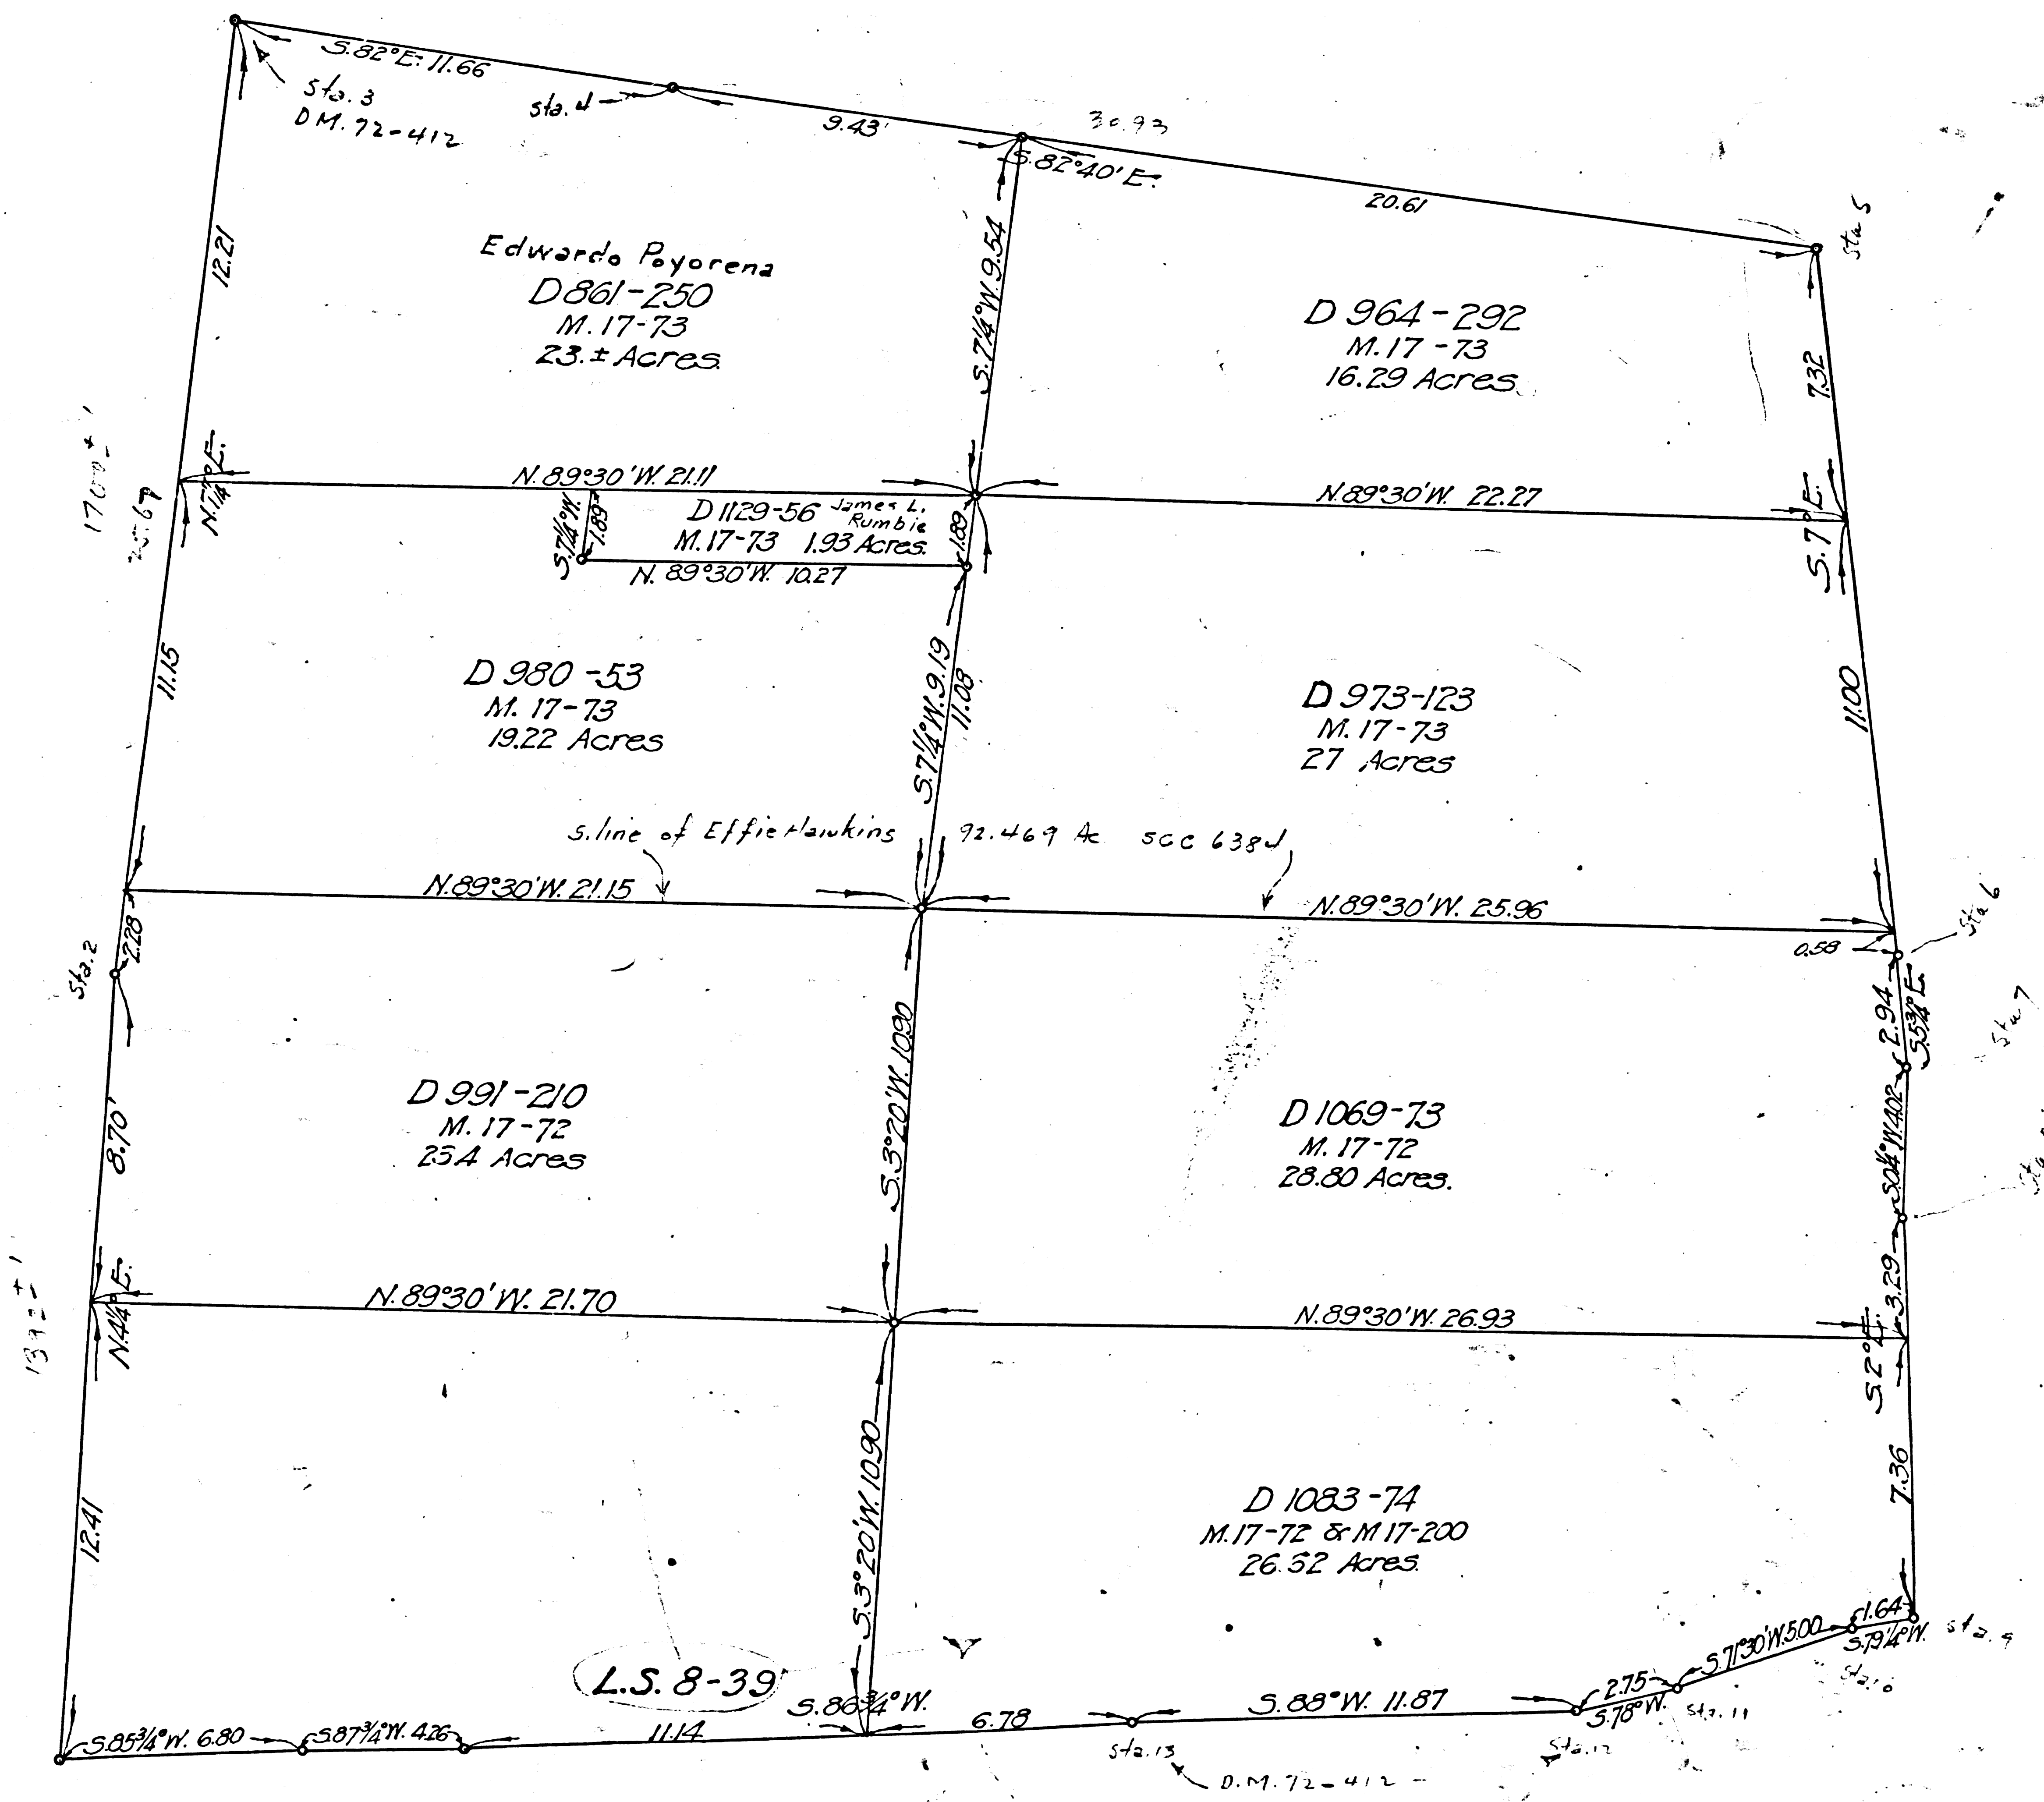

MAP OF
MORENO TRACT
 PART OF RANCHO PASO DE BARTOLO
 IN LOS NIETOS SCHOOL DISTRICT
 MAGNETIC COURSES

D.M. 72-412

SCALE: 5 CH. = 1 INCH

1/1/36

See F.M. 12329

Magnetic courses
 Var. 14° 45'

F.M. 13418