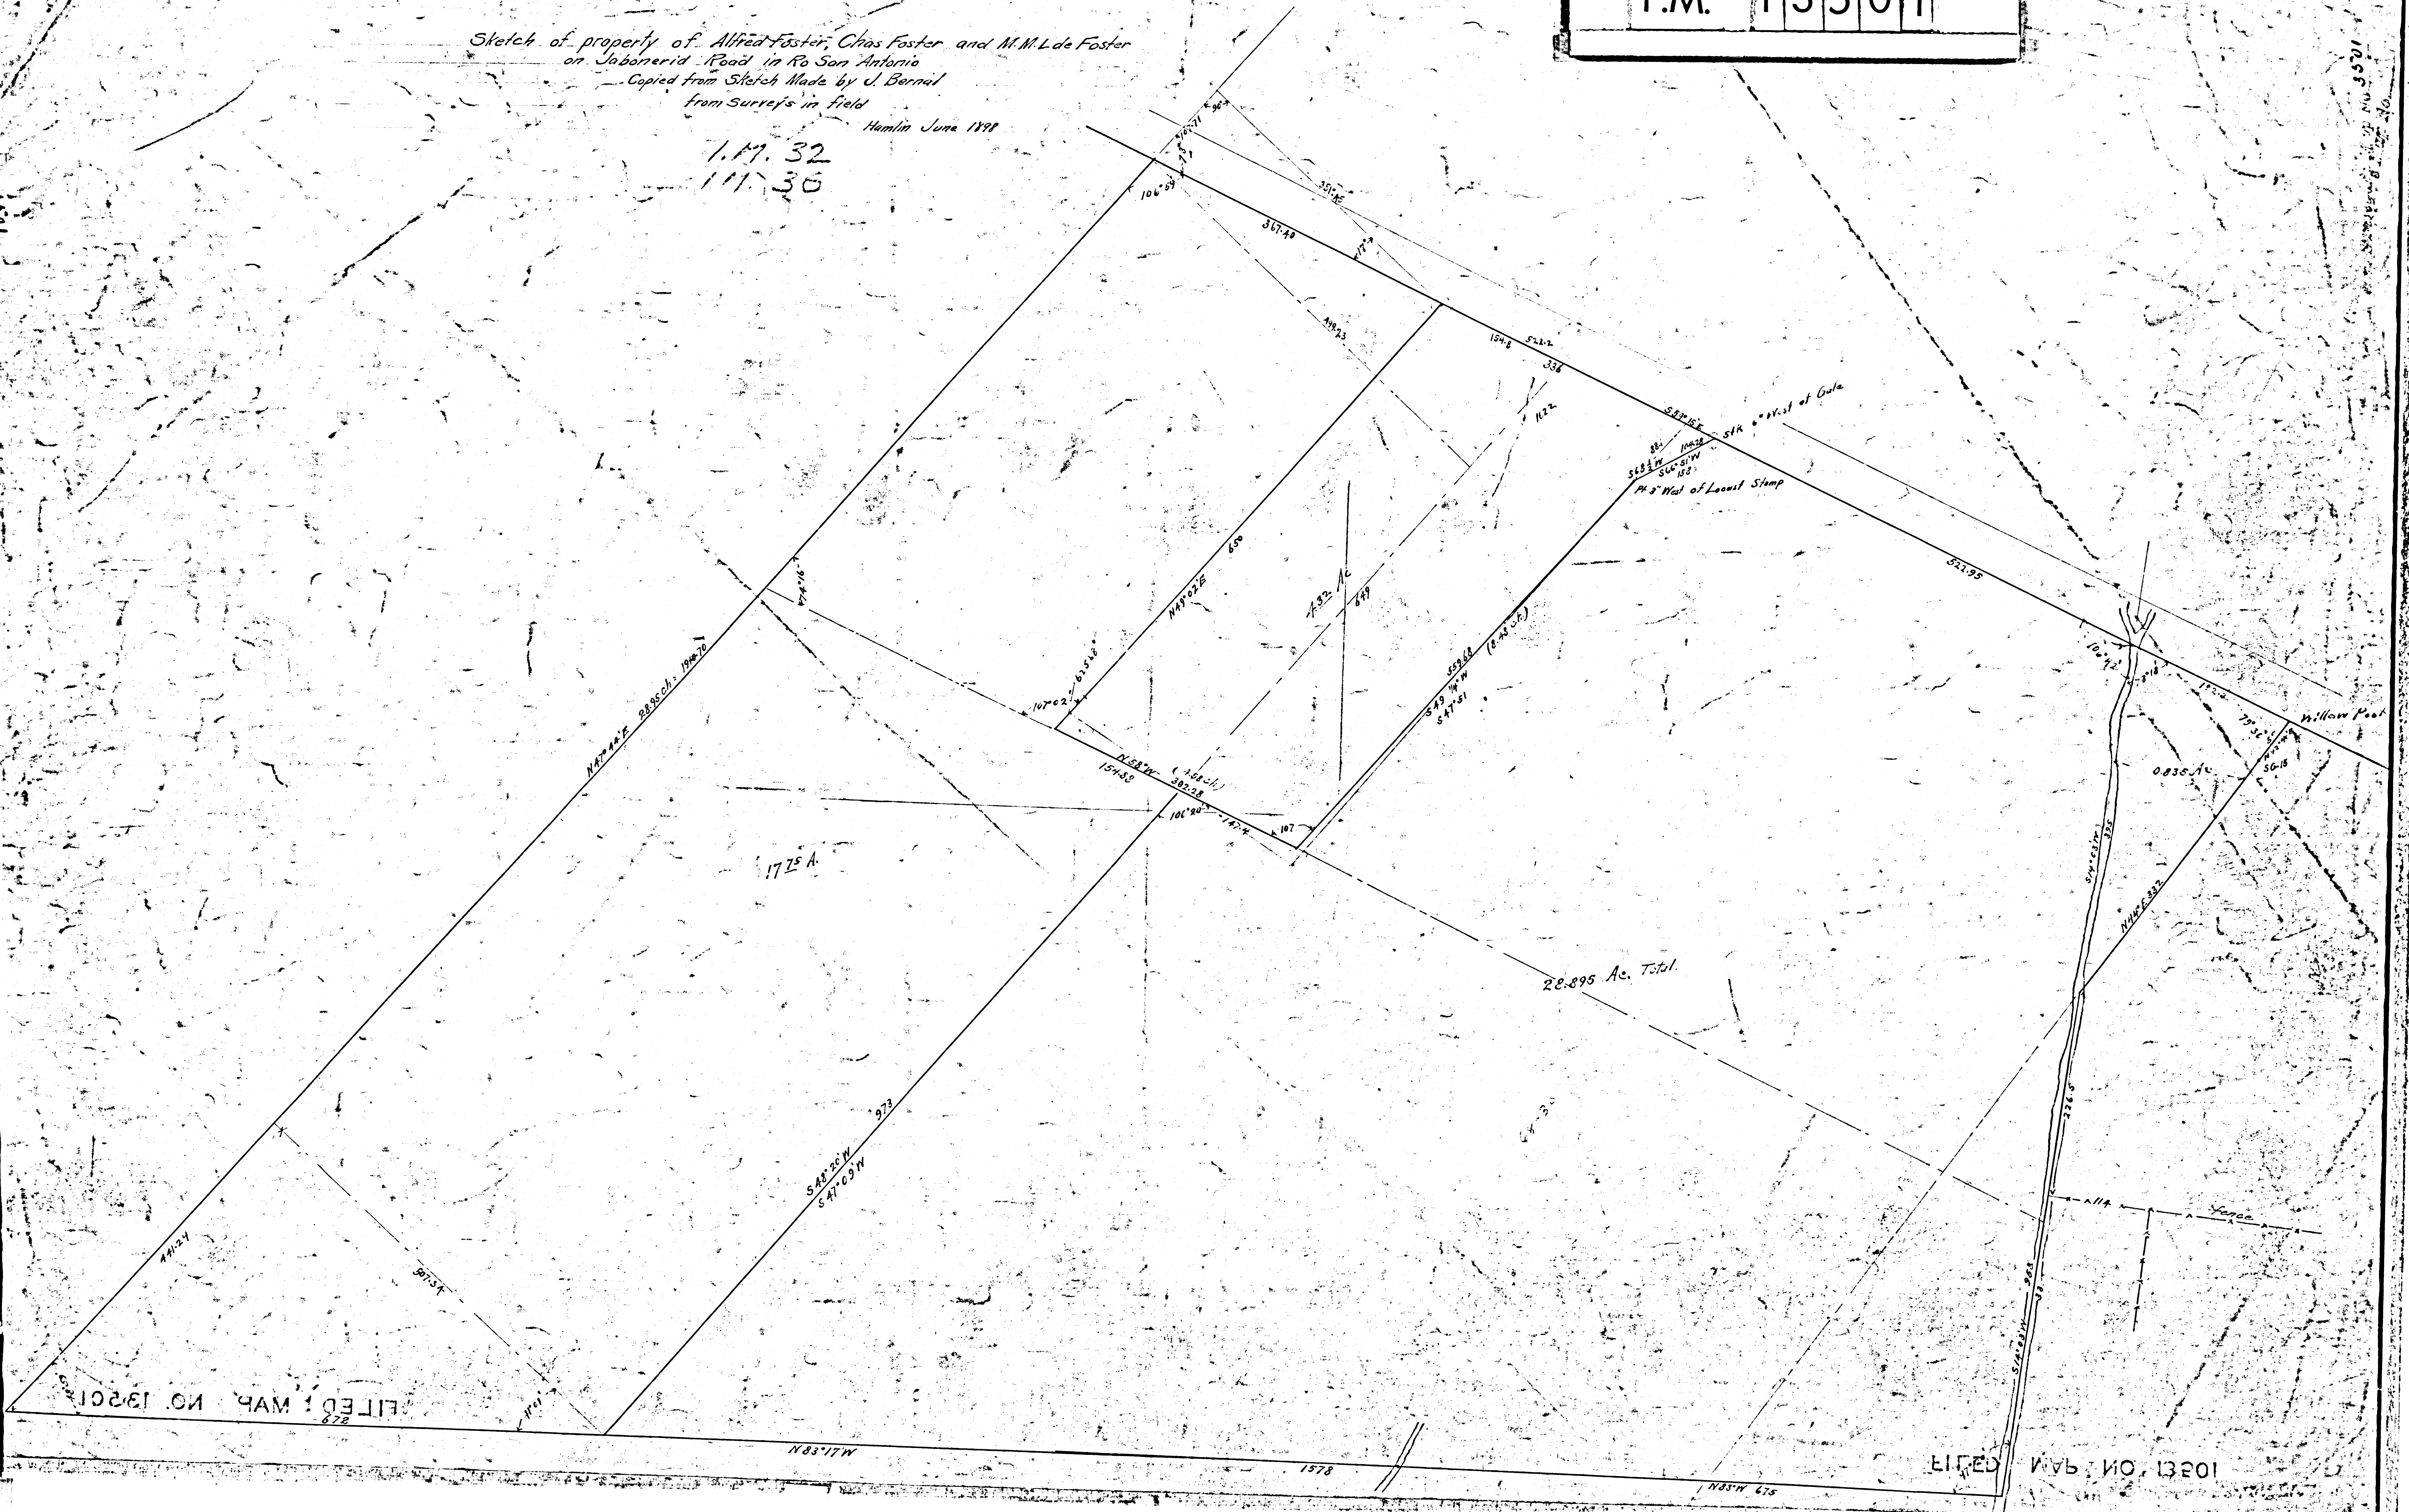

FILED MAP NO. 13501

FILED MAP NO. 13501

F.M. 13501

Sketch of property of Alfred Foster, Chas Foster and M.M. De Foster  
on Jabonierid Road in Rio San Antonio  
Copied from Sketch Made by J. Bernal  
from Surrey's in field

Harris June 1899

1.17.32  
1.11.30

FILED MAP NO. 13501

FILED MAP NO. 13501

FILED MAP NO. 13501