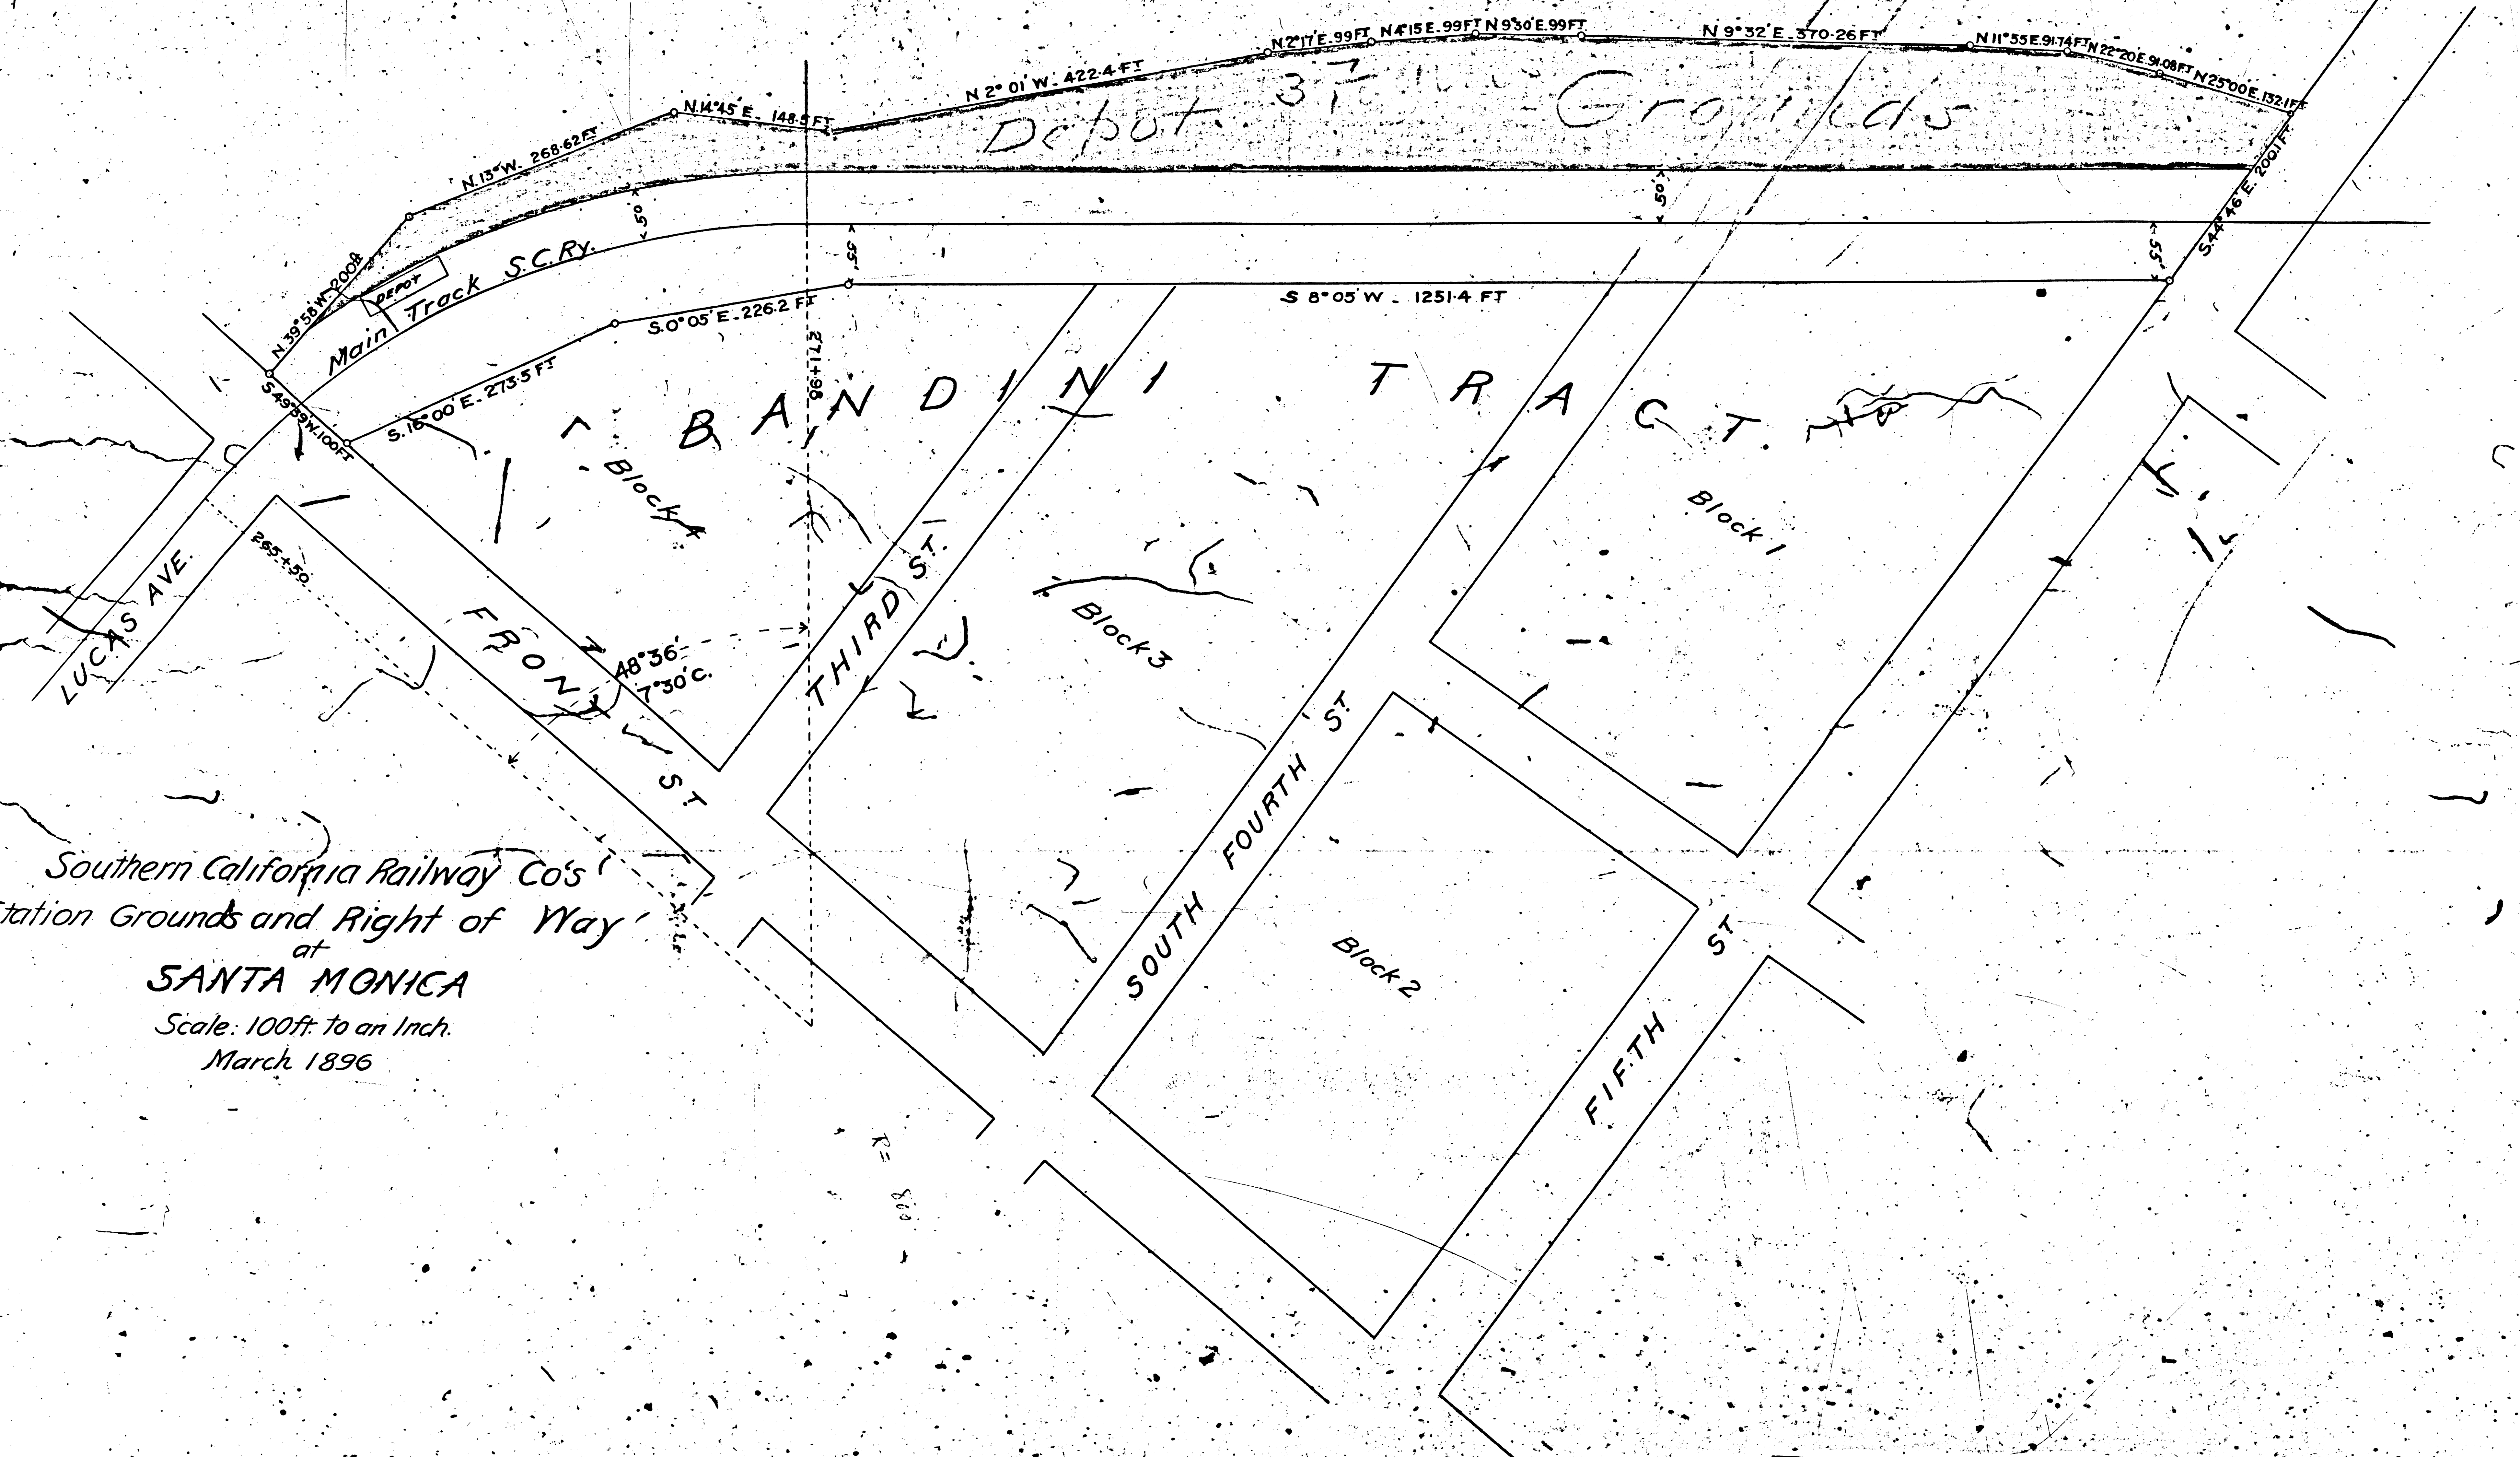

78

Depot 37 1/2 Acre Grounds

Southern California Railway Co's
 Station Grounds and Right of Way
 at
SANTA MONICA
 Scale: 100ft. to an Inch.
 March 1896

F/M 116437