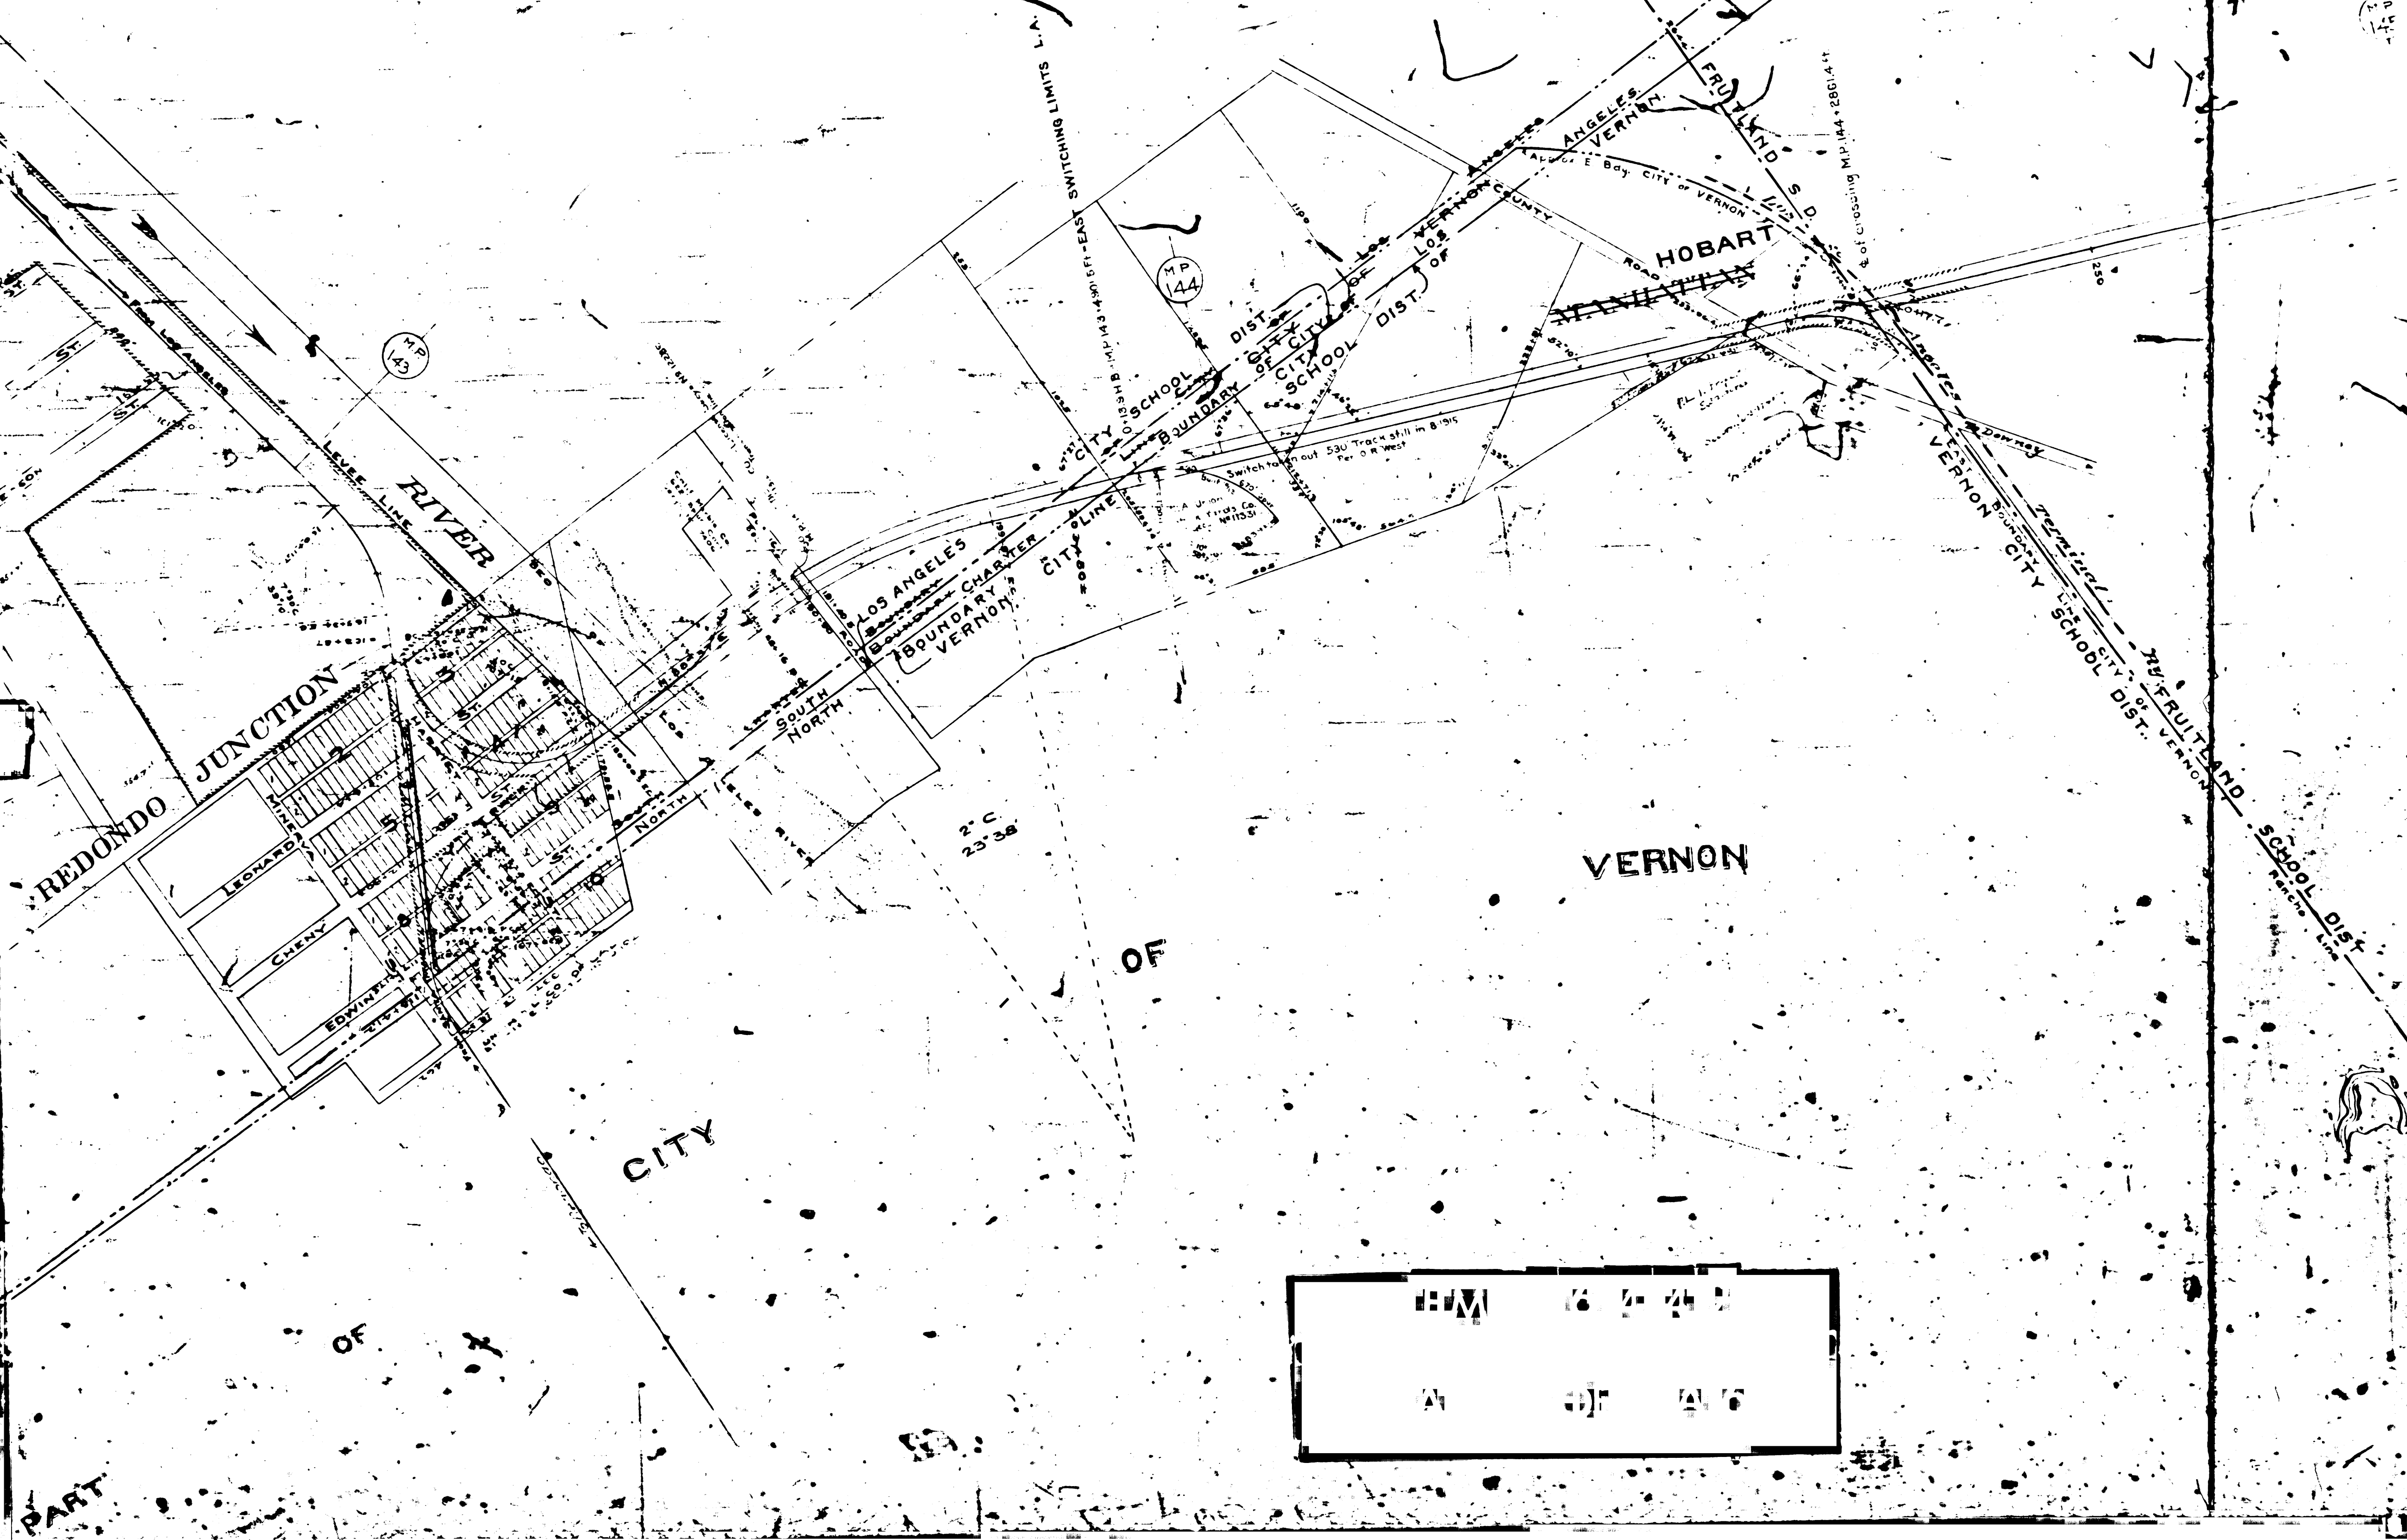

PART 4  
K-3-2040  
MAP OF  
SOUTHERN CALIFORNIA RAILWAY

FROM  
LOS ANGELES AND ORANGE  
SCALE 400 TO AN INCH

NOTE: All Courses are Calculated from a Base in Highgrove  
NOTE: School Districts corrected to March 1916 per print from C.E. Jewett.

FM 16442

A2 OF A6

FM 116442  
A3 OF A6

Foothill Ave changed to Anaheim Terrace on Ad. D13 III  
Los Nietos

FM 16442  
A4 OF A6

Sec. 8

LITTLE CROWN WALK SCHOOL DIST.

LOS NIETOS