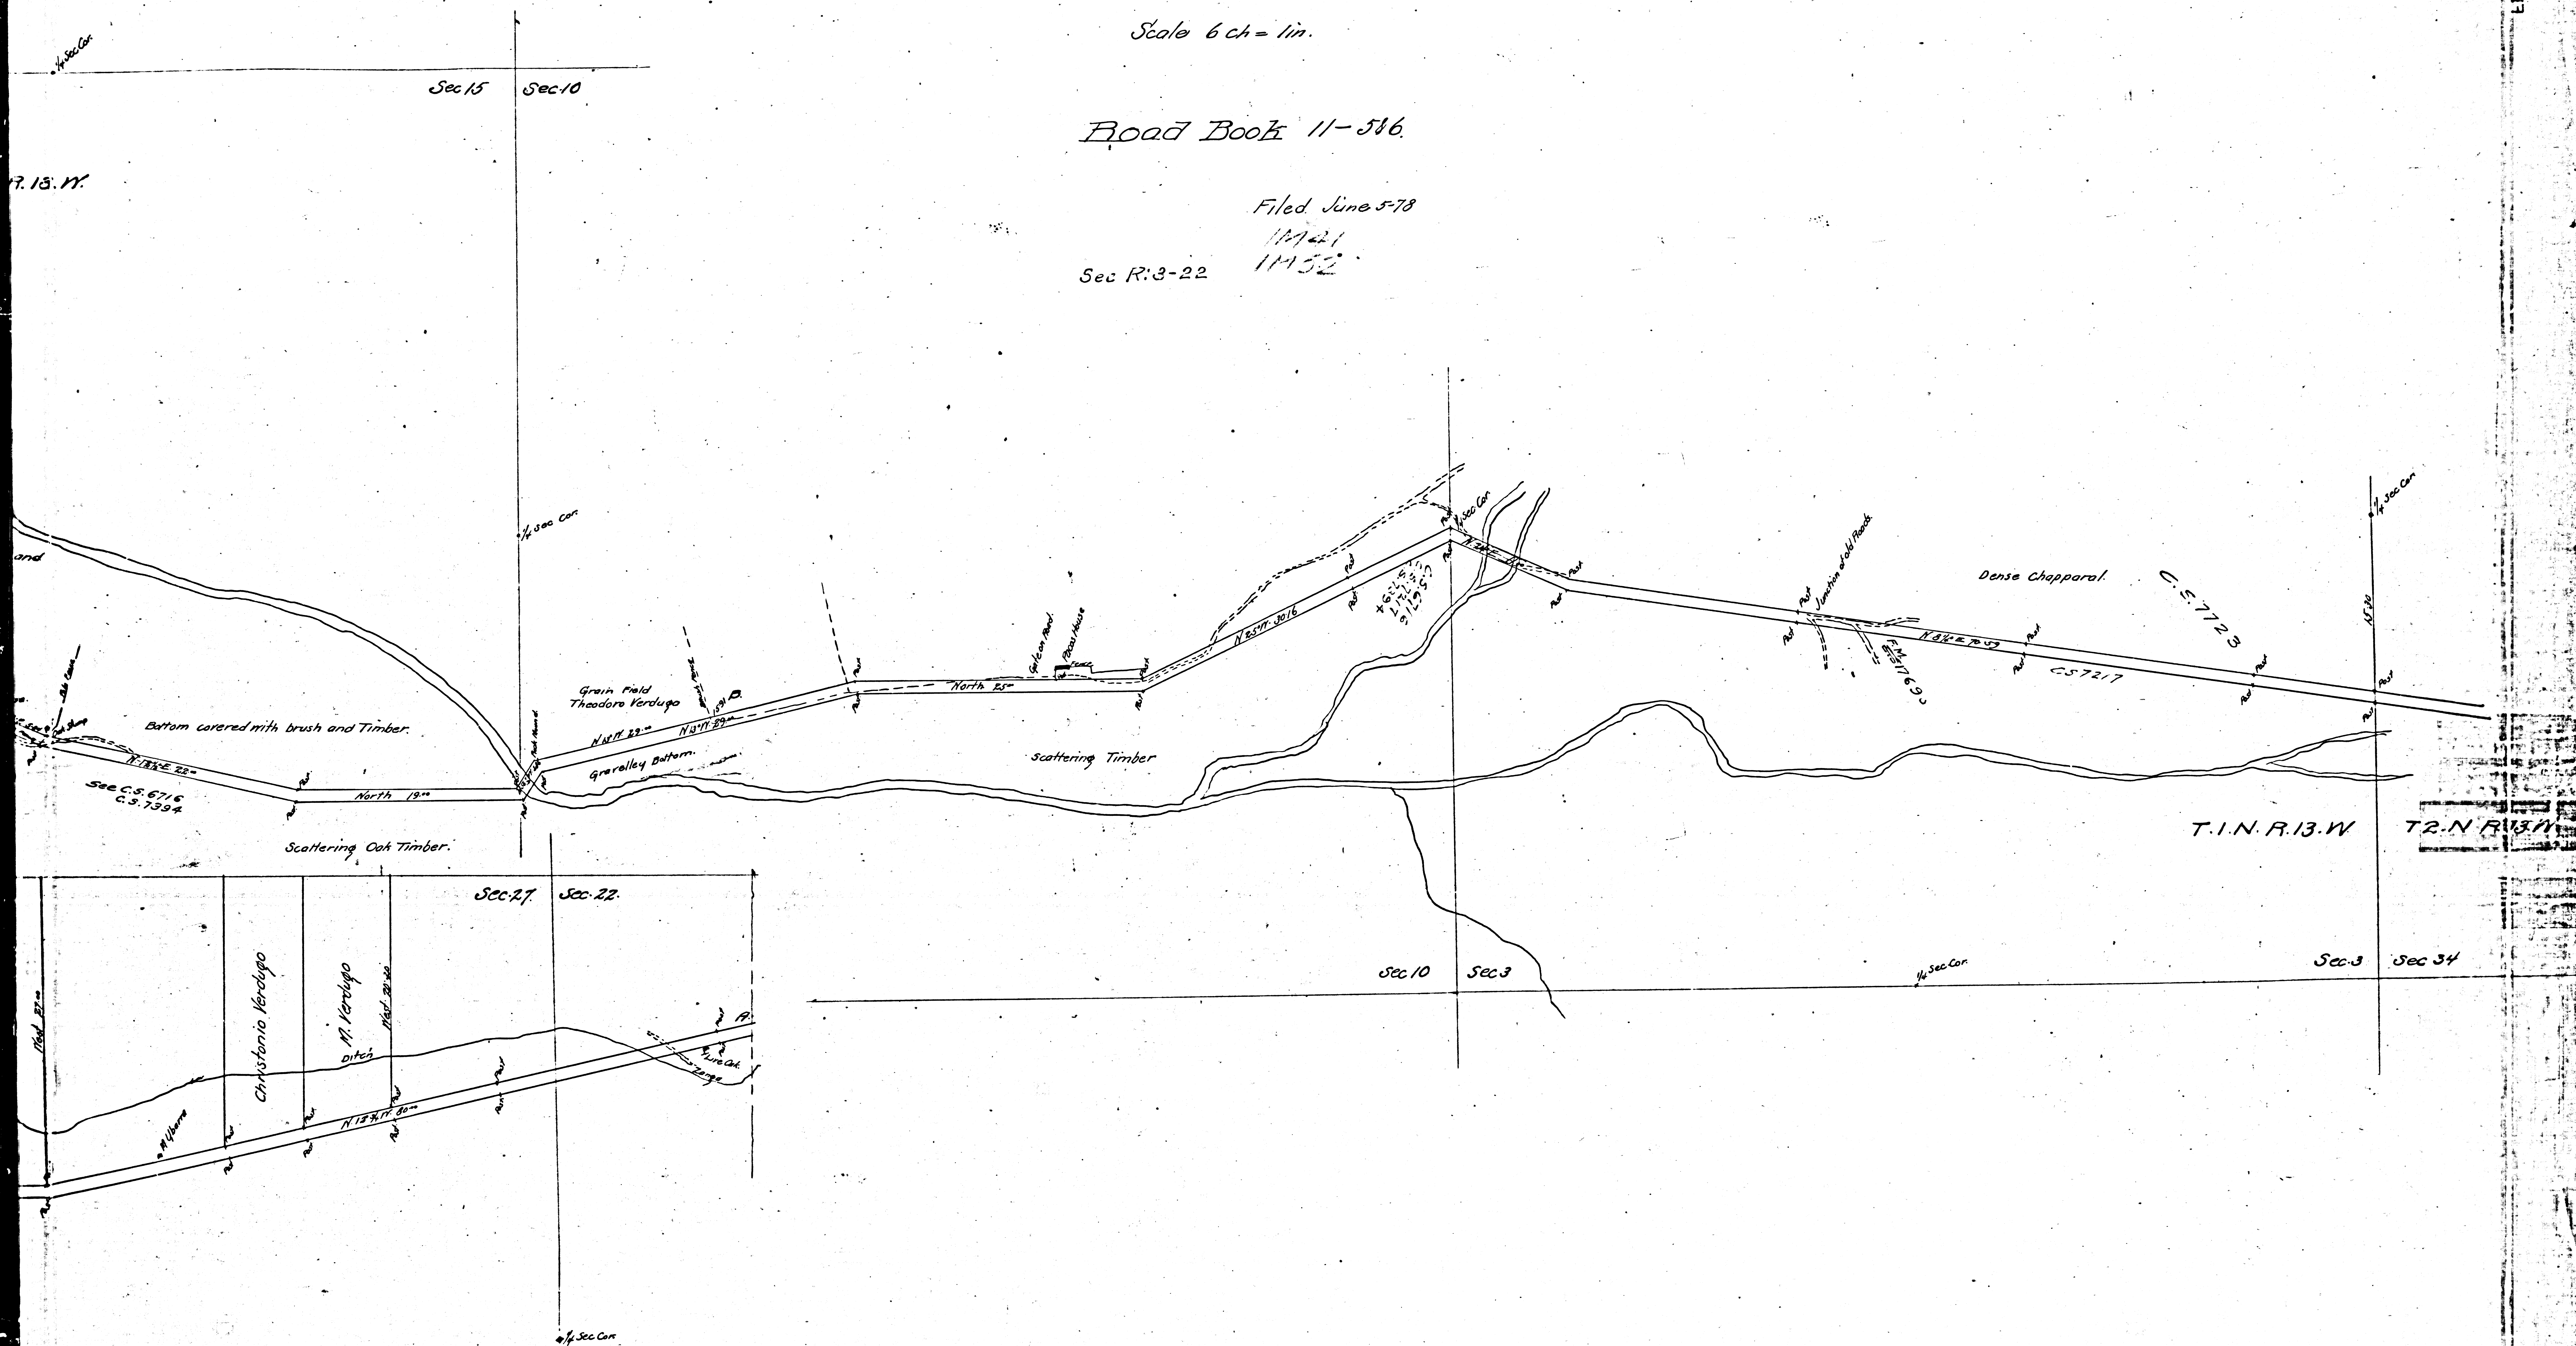

F.M.	1	6	7	0	7
A	1	OF	A	2	

Verdugo Cañon Road

Scale 6 ch = 1 in.

Road Book 11-586

Filed June 5-78

111421

Sec R:3-22

11152