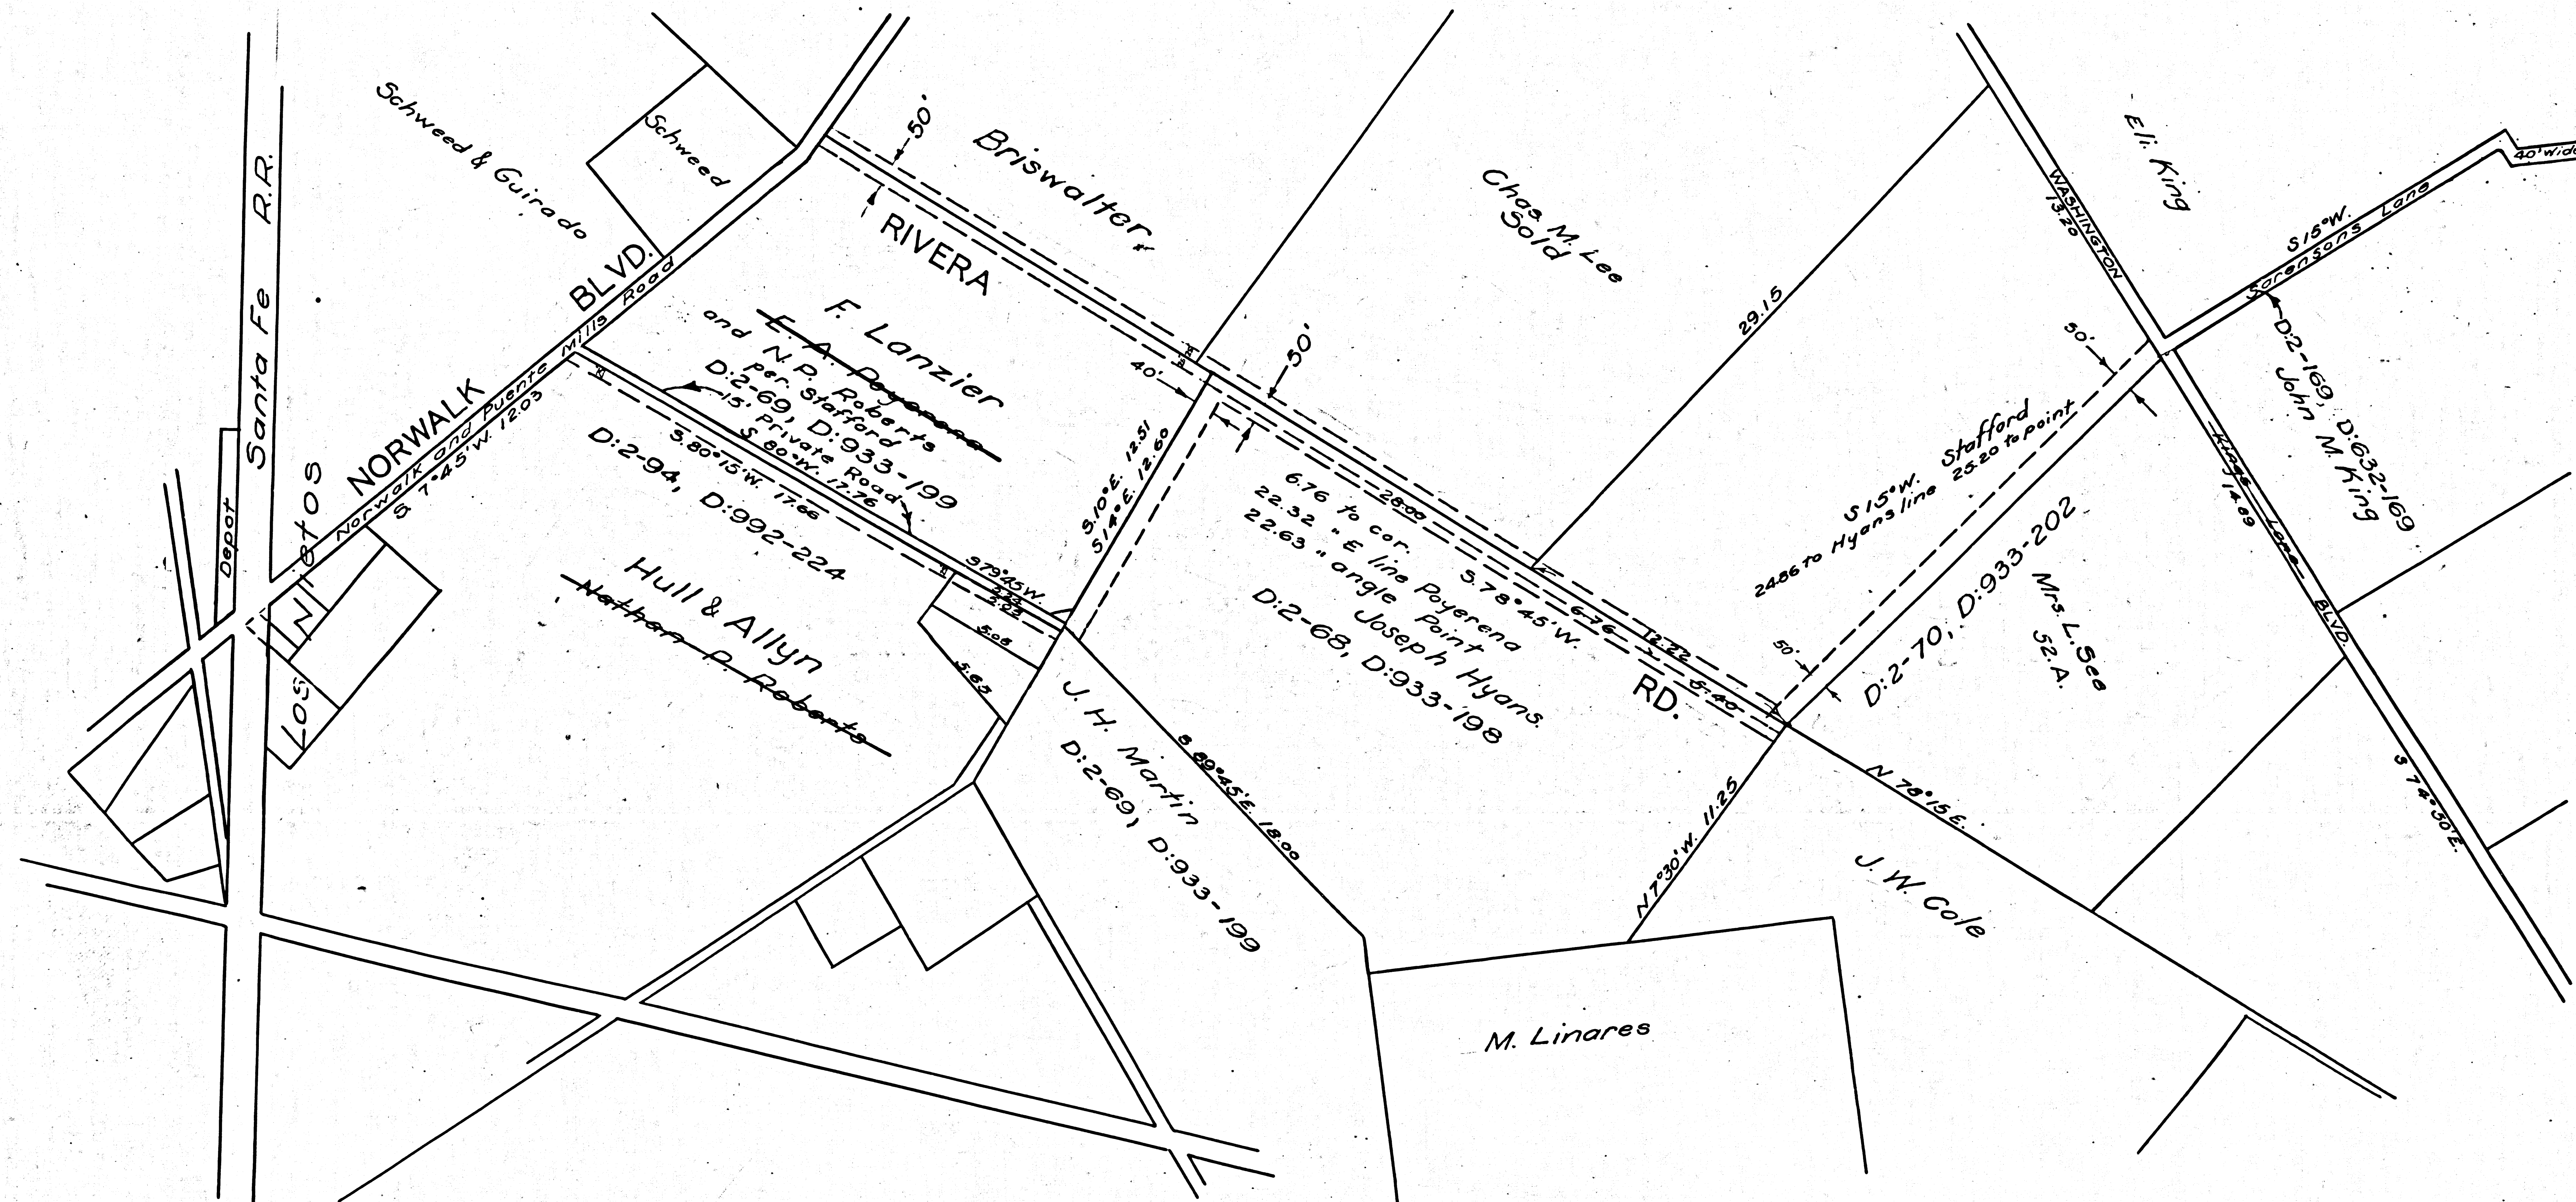

RIVERA RD.
~~Extension of Sorenson Lane~~
IM 37 Filed Feb 15 1894
IM 34

Road Papers 614

Note: Dotted black lines indicate road reported.
Note: " red " " " recommended.

F.M. 16847