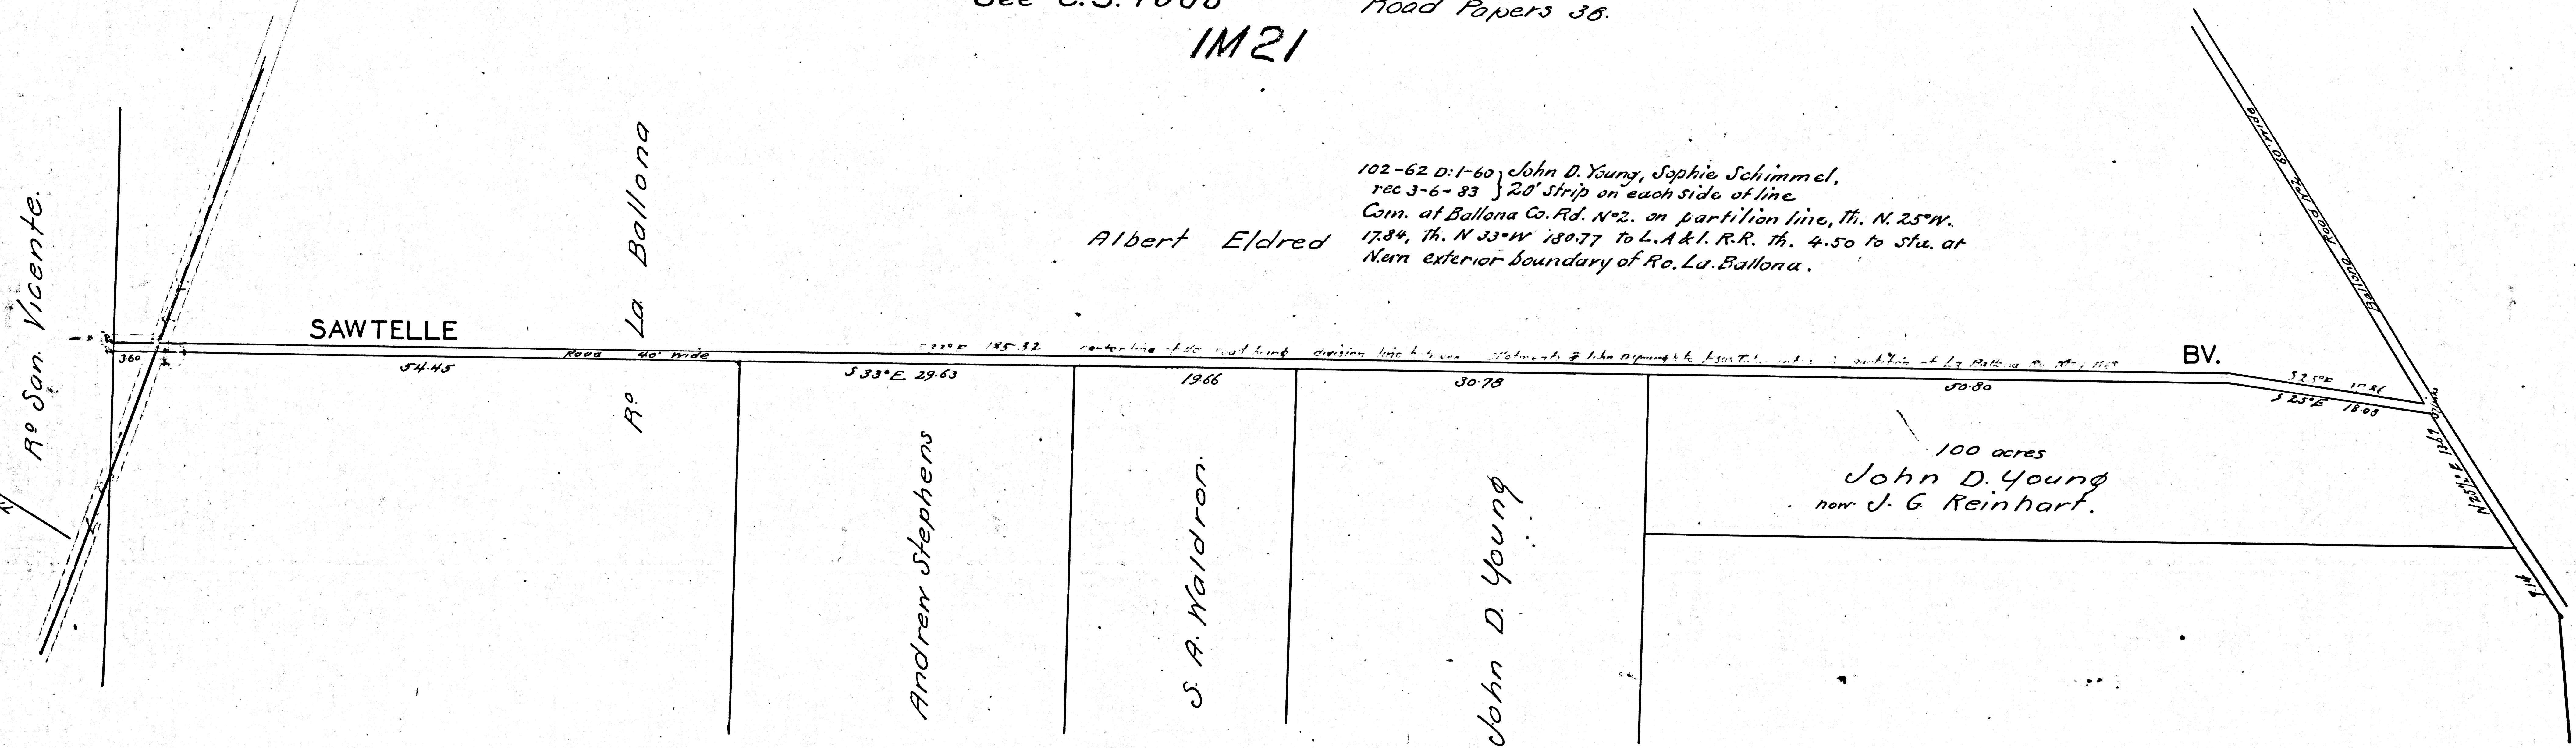

FILED ON JAN 10 1883

FILED ON JAN 10 1883

SAWTELLE - BV.
~~La Ballona Road~~
See C.S. 7608 Road Papers 38.
IM21

102-62 D: 1-60 John D. Young, Sophie Schimmel,
rec 3-6-83 } 20' Strip on each side of line
Com. at Ballona Co. Rd. N. 2. on partition line, Th. N. 25° W.
17.84, Th. N 33° W 180.77 To L.A. & I. R.R. Th. 4-50 to Sta. at
Near exterior boundary of Ro. La. Ballona.

Albert Eldred

F.M. 16854