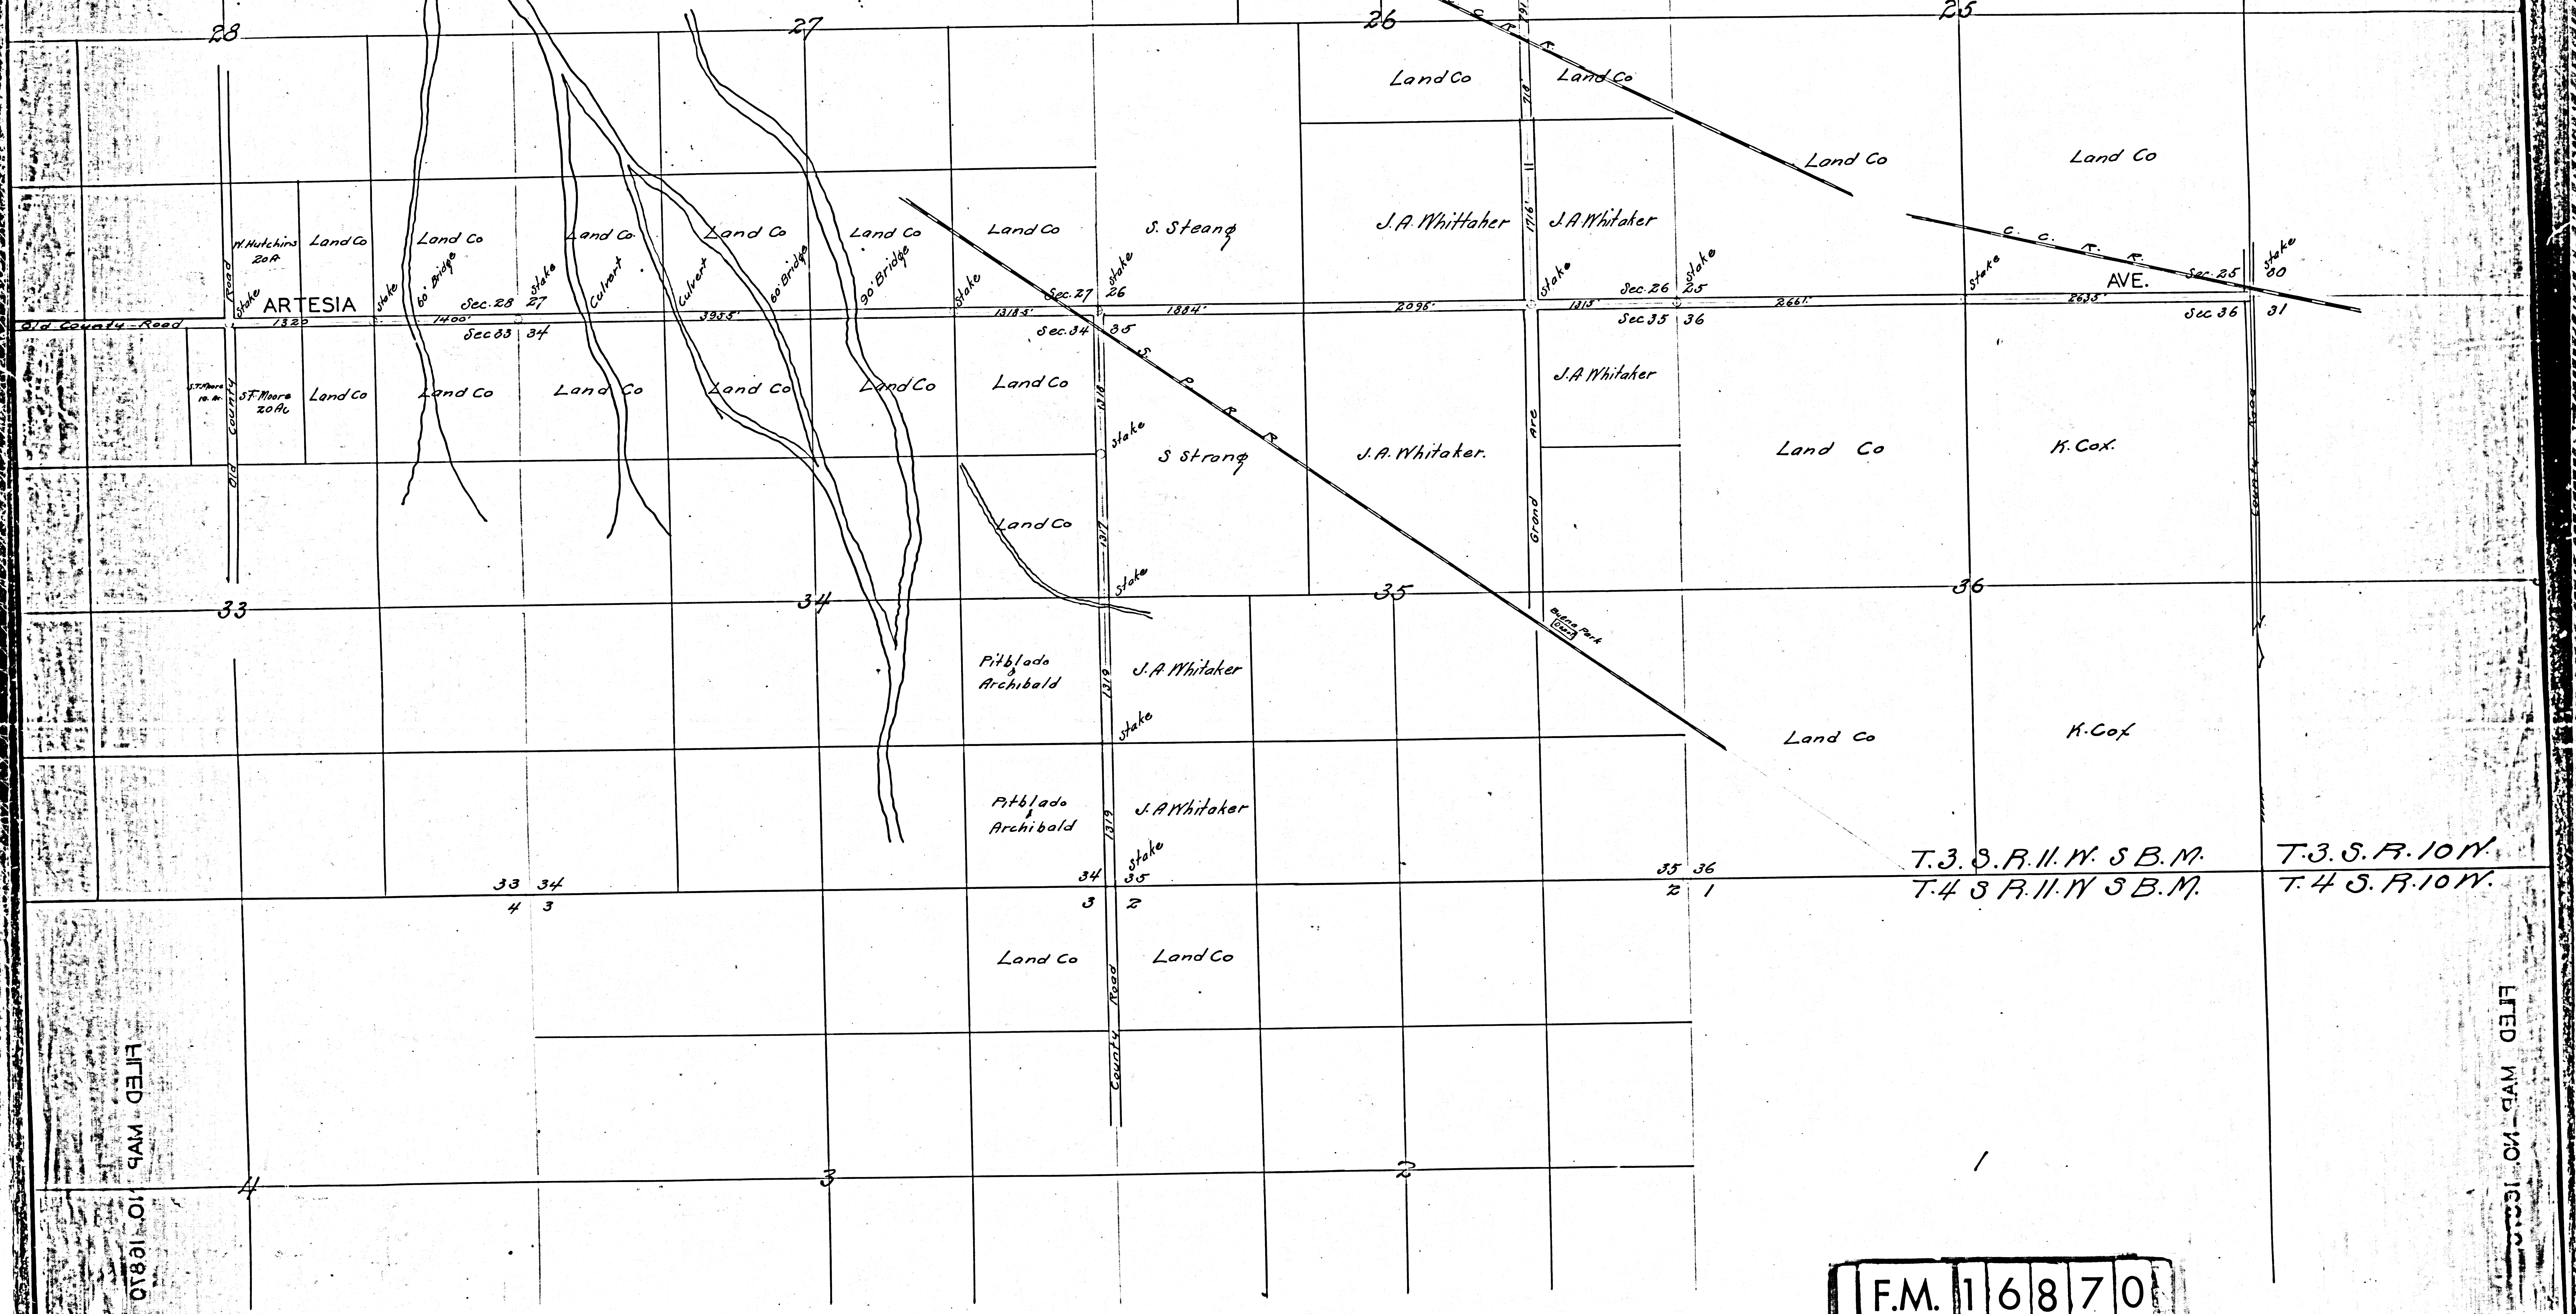

Artesia, Buena Park & Norwalk Road
 Road Papers 284
 Old County Road named Artesia Ave. D:49-77 Min. Bk. 138-349

ARTESIA AVE.
 County Roads
 Viewed, Located and Surveyed
 by
 S O Wood C.E. 1M34
 J. B. Stone
 J. A. Ruddock
 Oct 19, 20 & 21 1888

T.3.S.R.11.W.S.B.M.
 T.4.S.R.11.W.S.B.M.
 T.3.S.R.10N
 T.4.S.R.10N

F.M. 16870

FILED MAP NO 16870

FILED MAP NO 16870

FILED MAP NO 16810

FILED MAP NO 16810