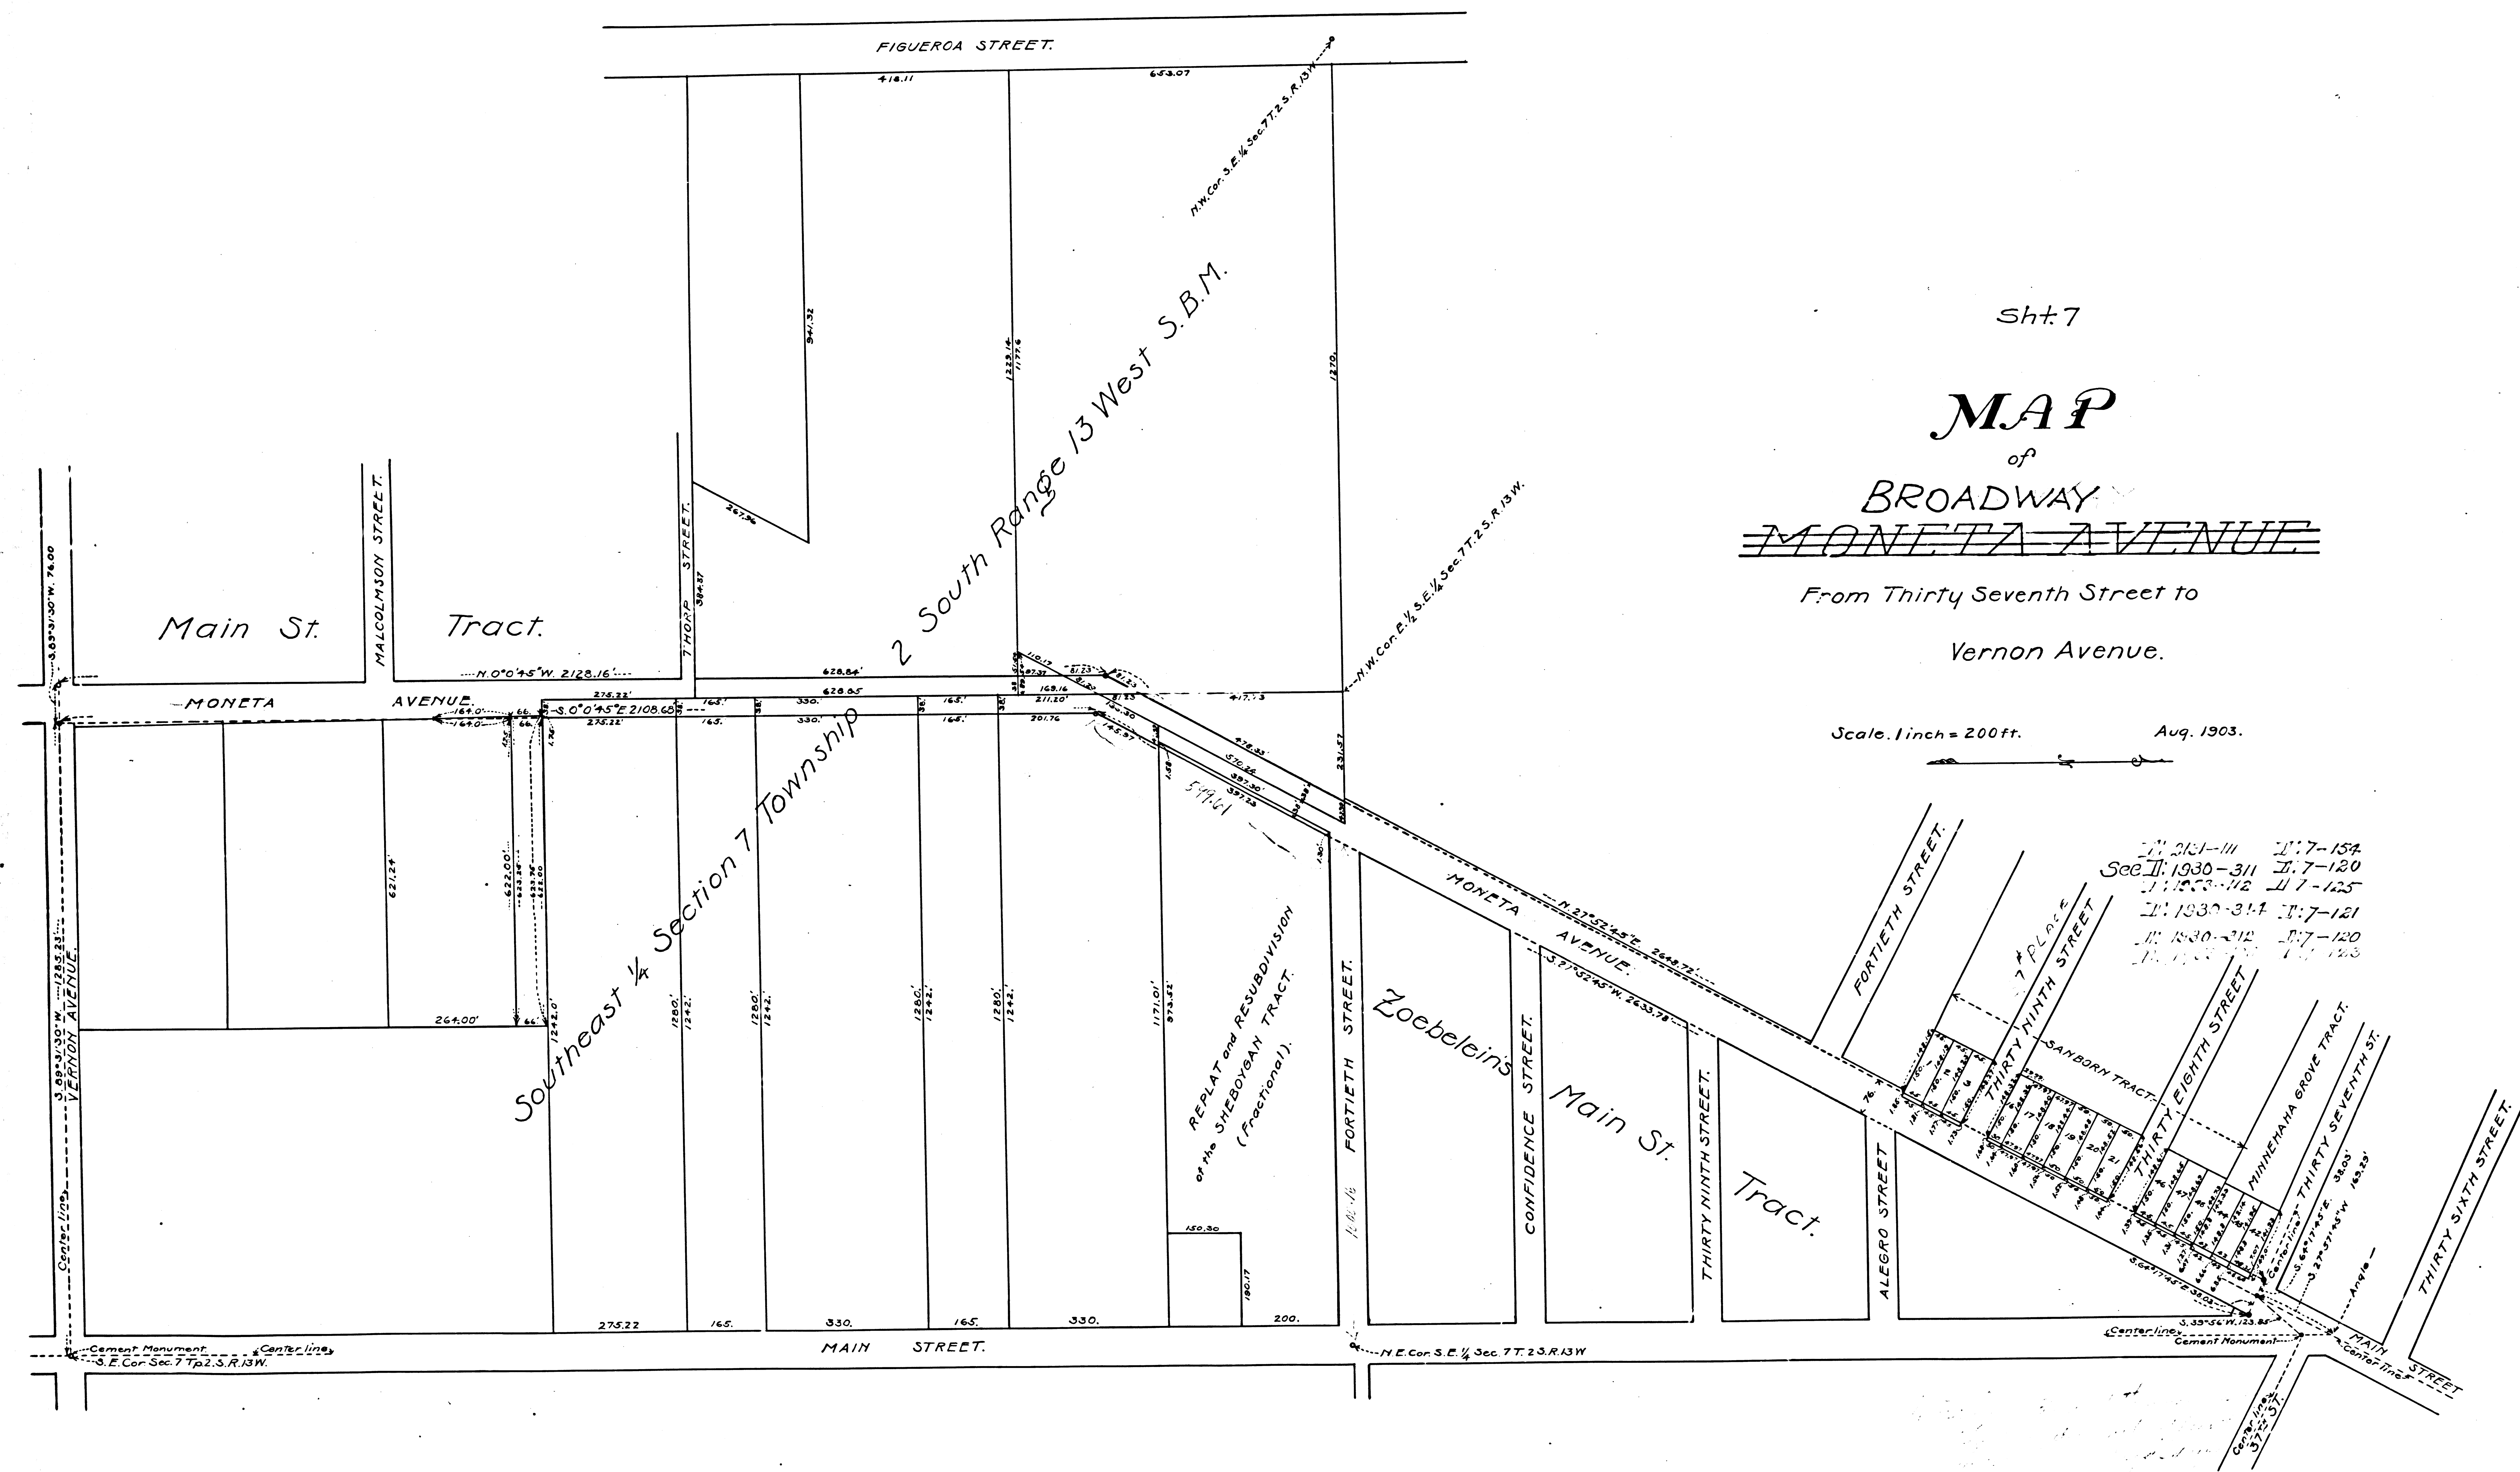

FILED MAY 10 1932

FILED MAY 10 1932

FILED MAY 10 1932

Sht. 7

**MAP**  
of  
**BROADWAY**  
**MONETA AVENUE**

From Thirty Seventh Street to  
Vernon Avenue.

Scale. 1 inch = 200 ft. Aug. 1903.

See II: 2121-111 II: 7-154  
 See II: 1930-311 II: 7-120  
 See II: 1853-112 II: 7-125  
 See II: 1930-314 II: 7-121  
 See II: 1830-312 II: 7-120  
 See II: 1830-313 II: 7-120