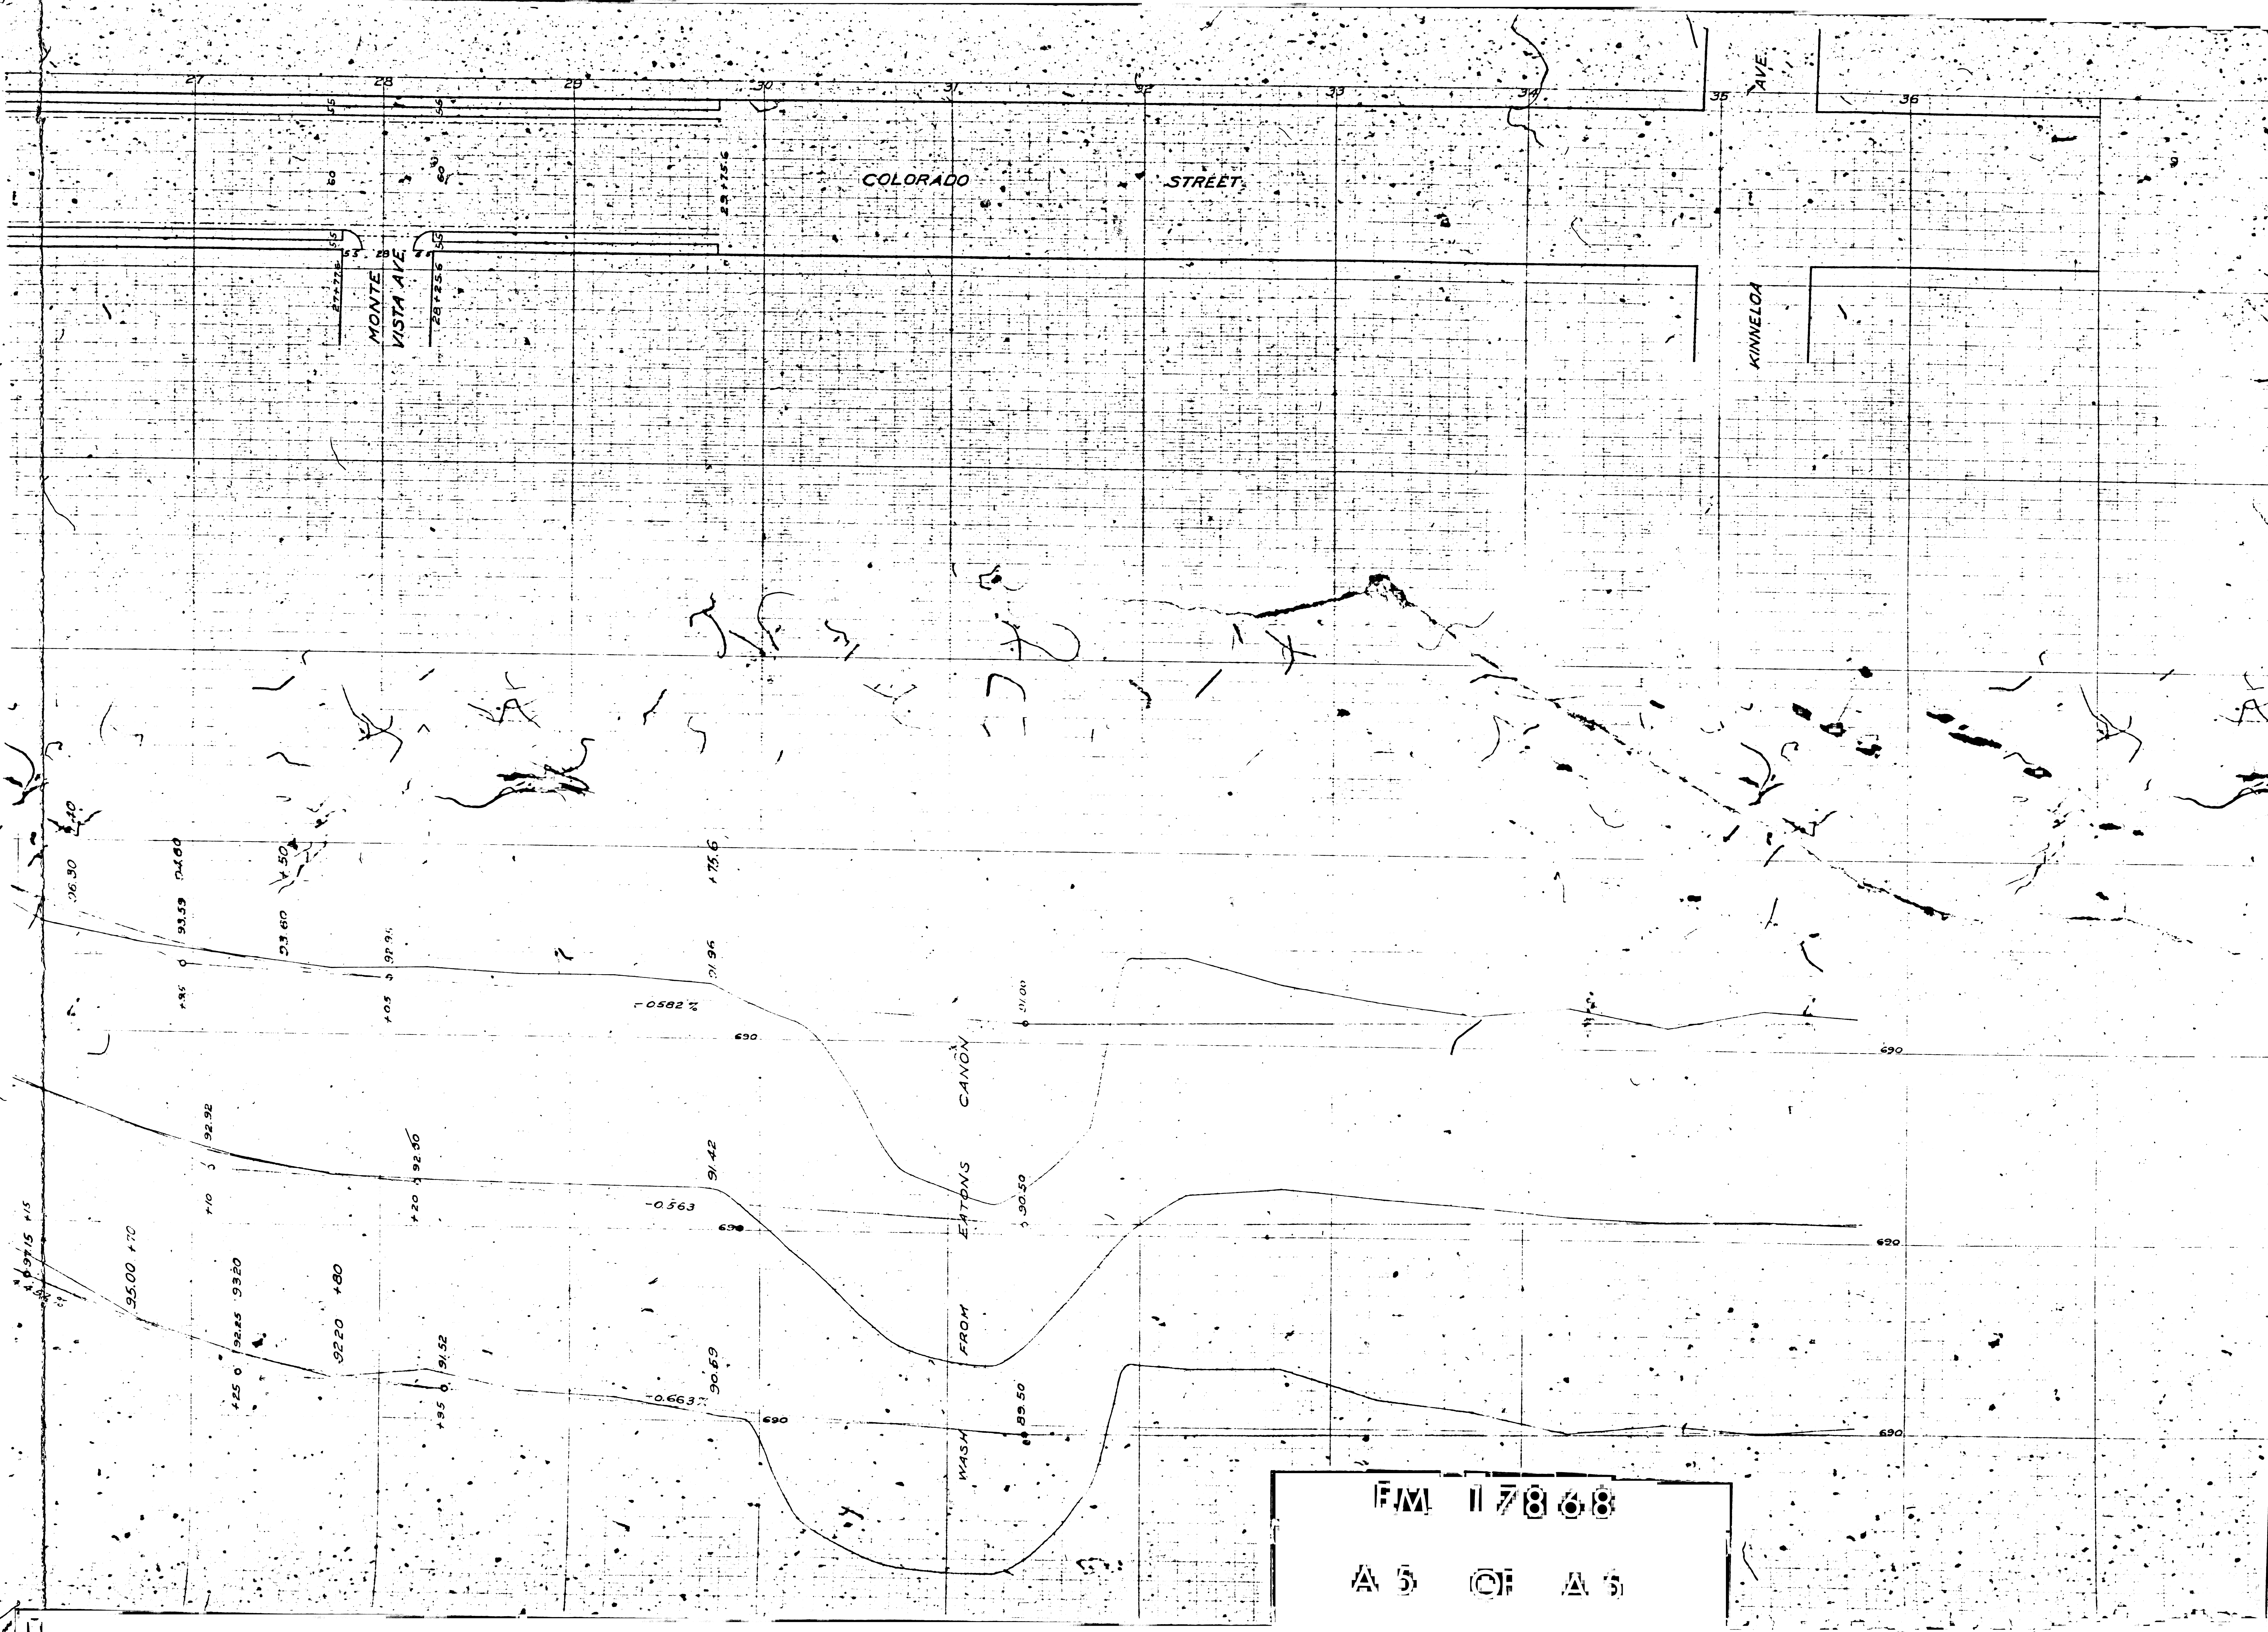

PROFILE
OF
COLORADO STREET
FROM
ELOISE AVE. TO KINNELOA AVE.

PLAN 17868
 A 11 O 1 A 5

F/M 117868

A 2 OF A 5

F/M 117868
A B O A S

FM 17868
 A 4 OF A 5

SUNNY SLOPE AV

COLORADO STREET

MONTE VISTA AVE

FROM WASH TO EATONS CANON

KINNELDA AVE

F.M. 117868
A 5 OF A 5