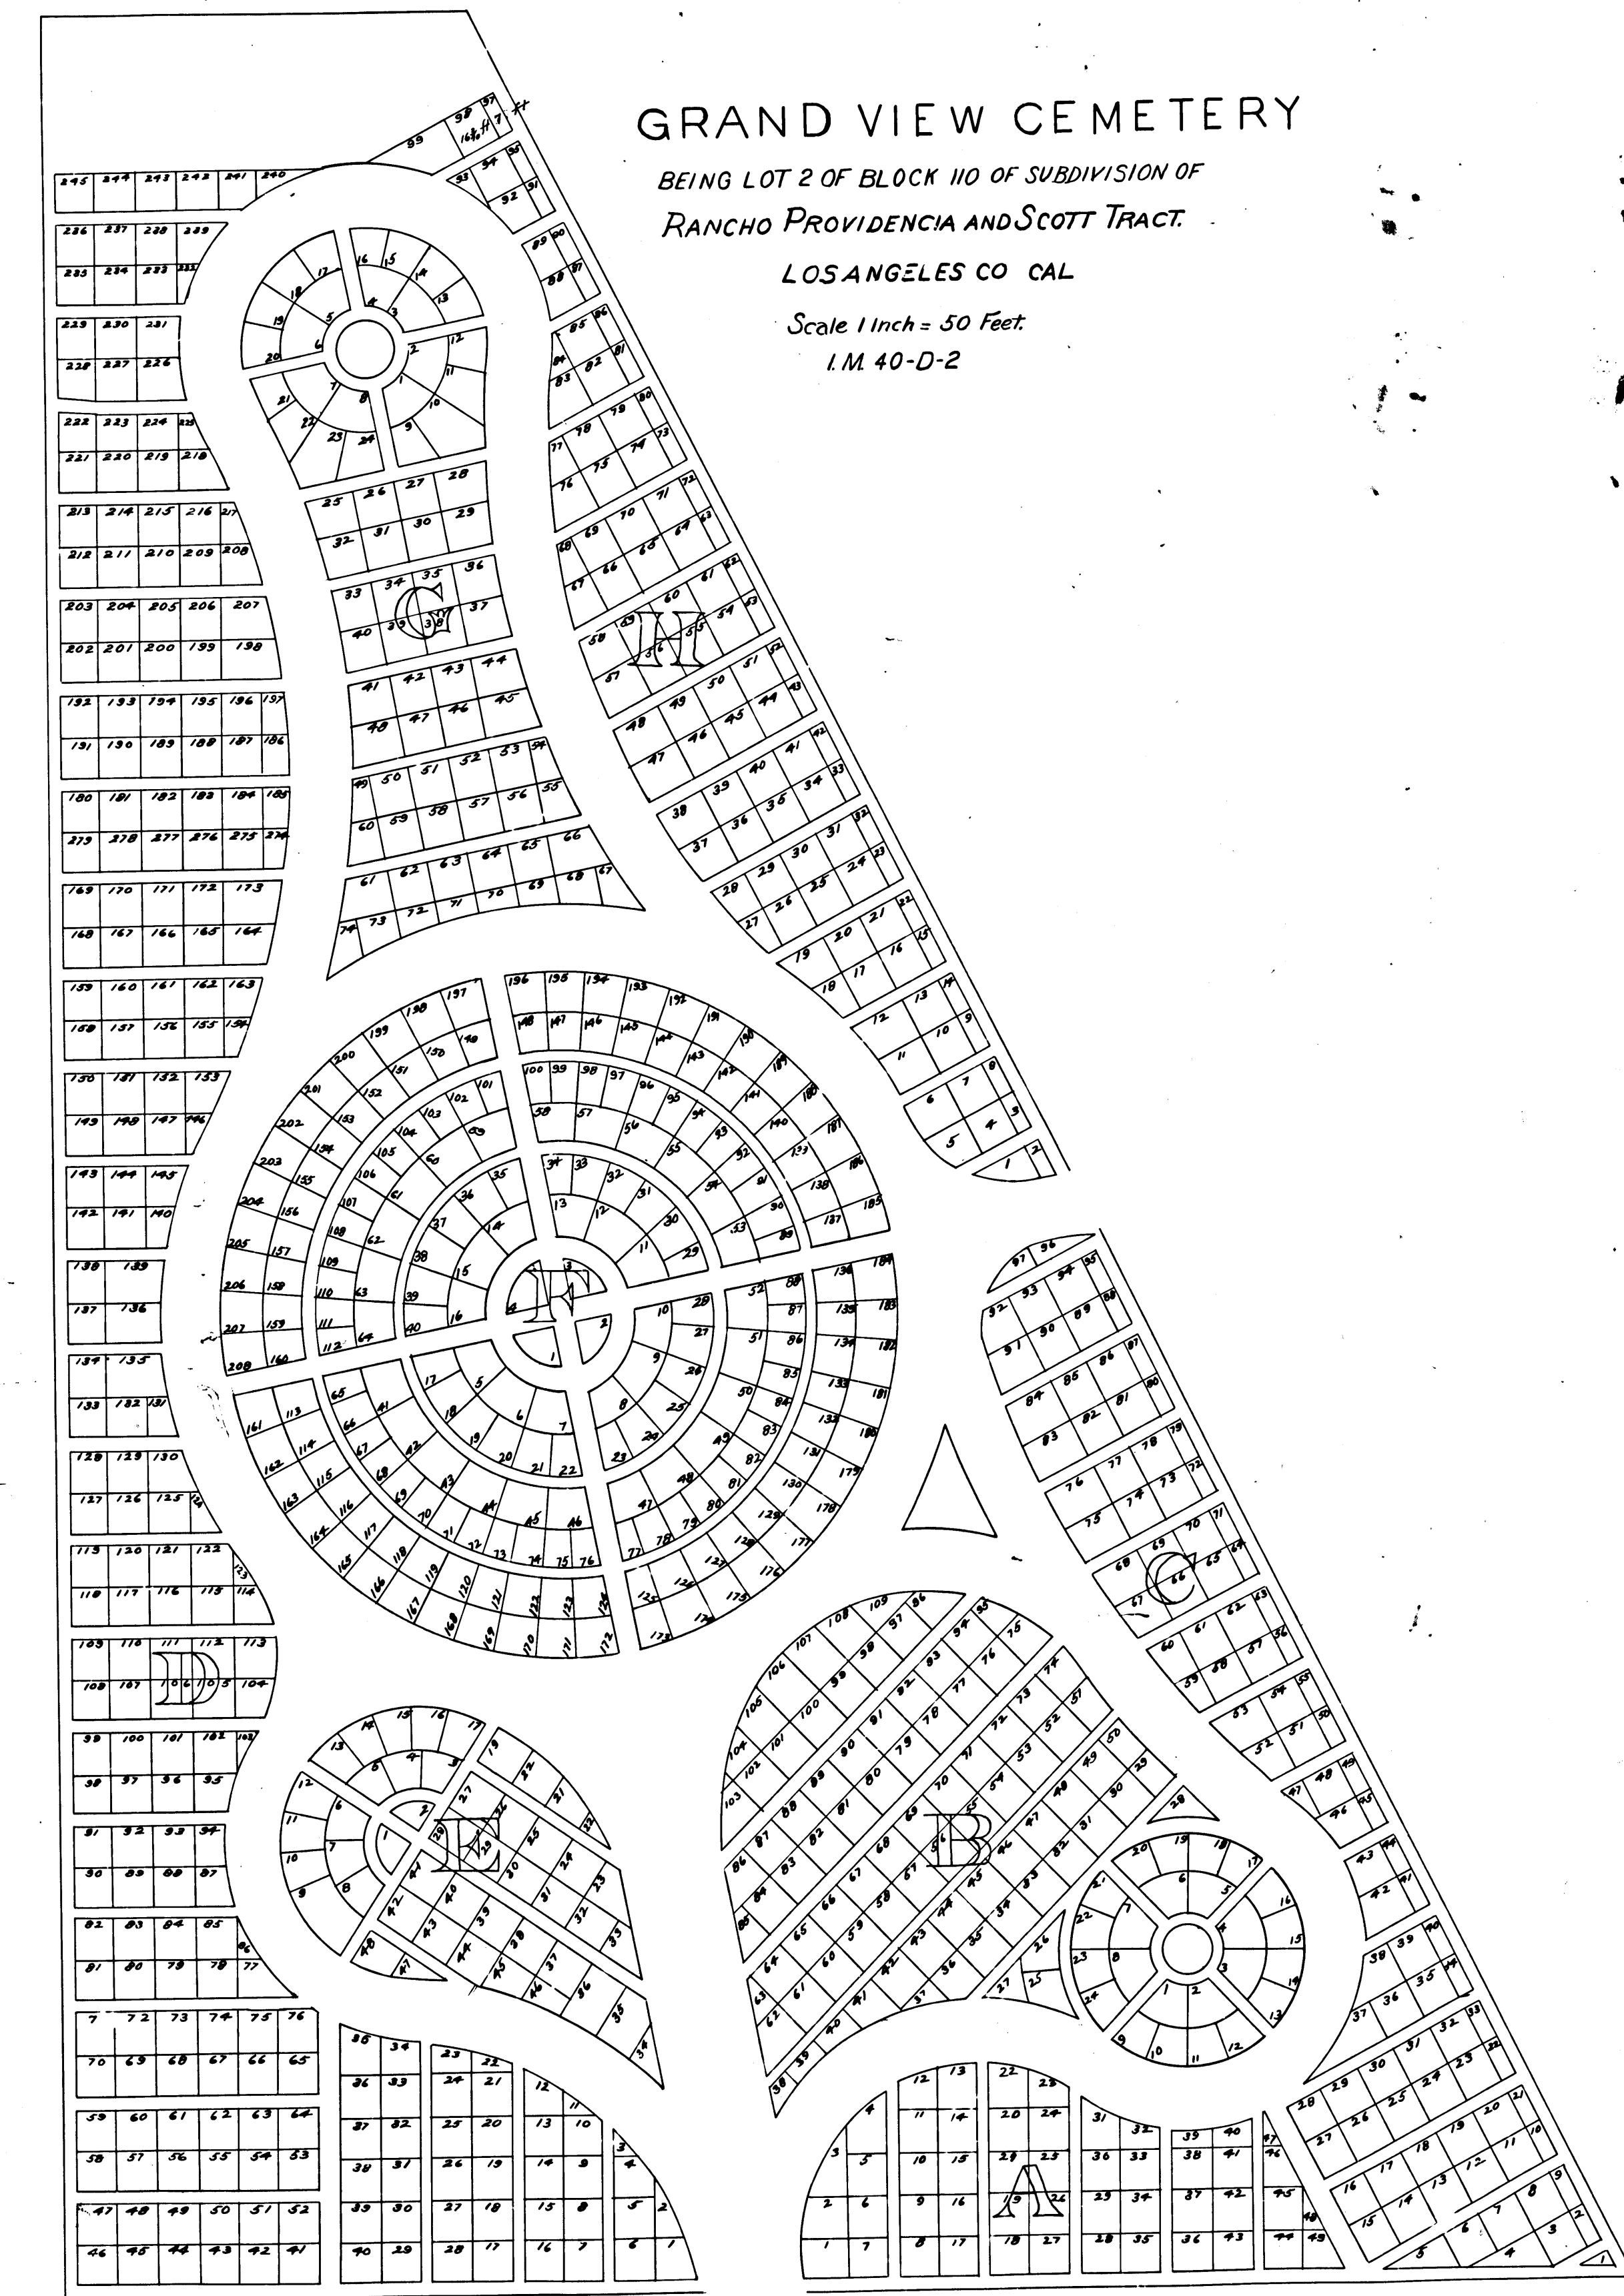

# GRAND VIEW CEMETERY

BEING LOT 2 OF BLOCK 110 OF SUBDIVISION OF  
RANCHO PROVIDENCIA AND SCOTT TRACT.

LOS ANGELES CO CAL

Scale 1 Inch = 50 Feet.

I.M. 40-D-2

R.F. 46

SIXTH

ST.