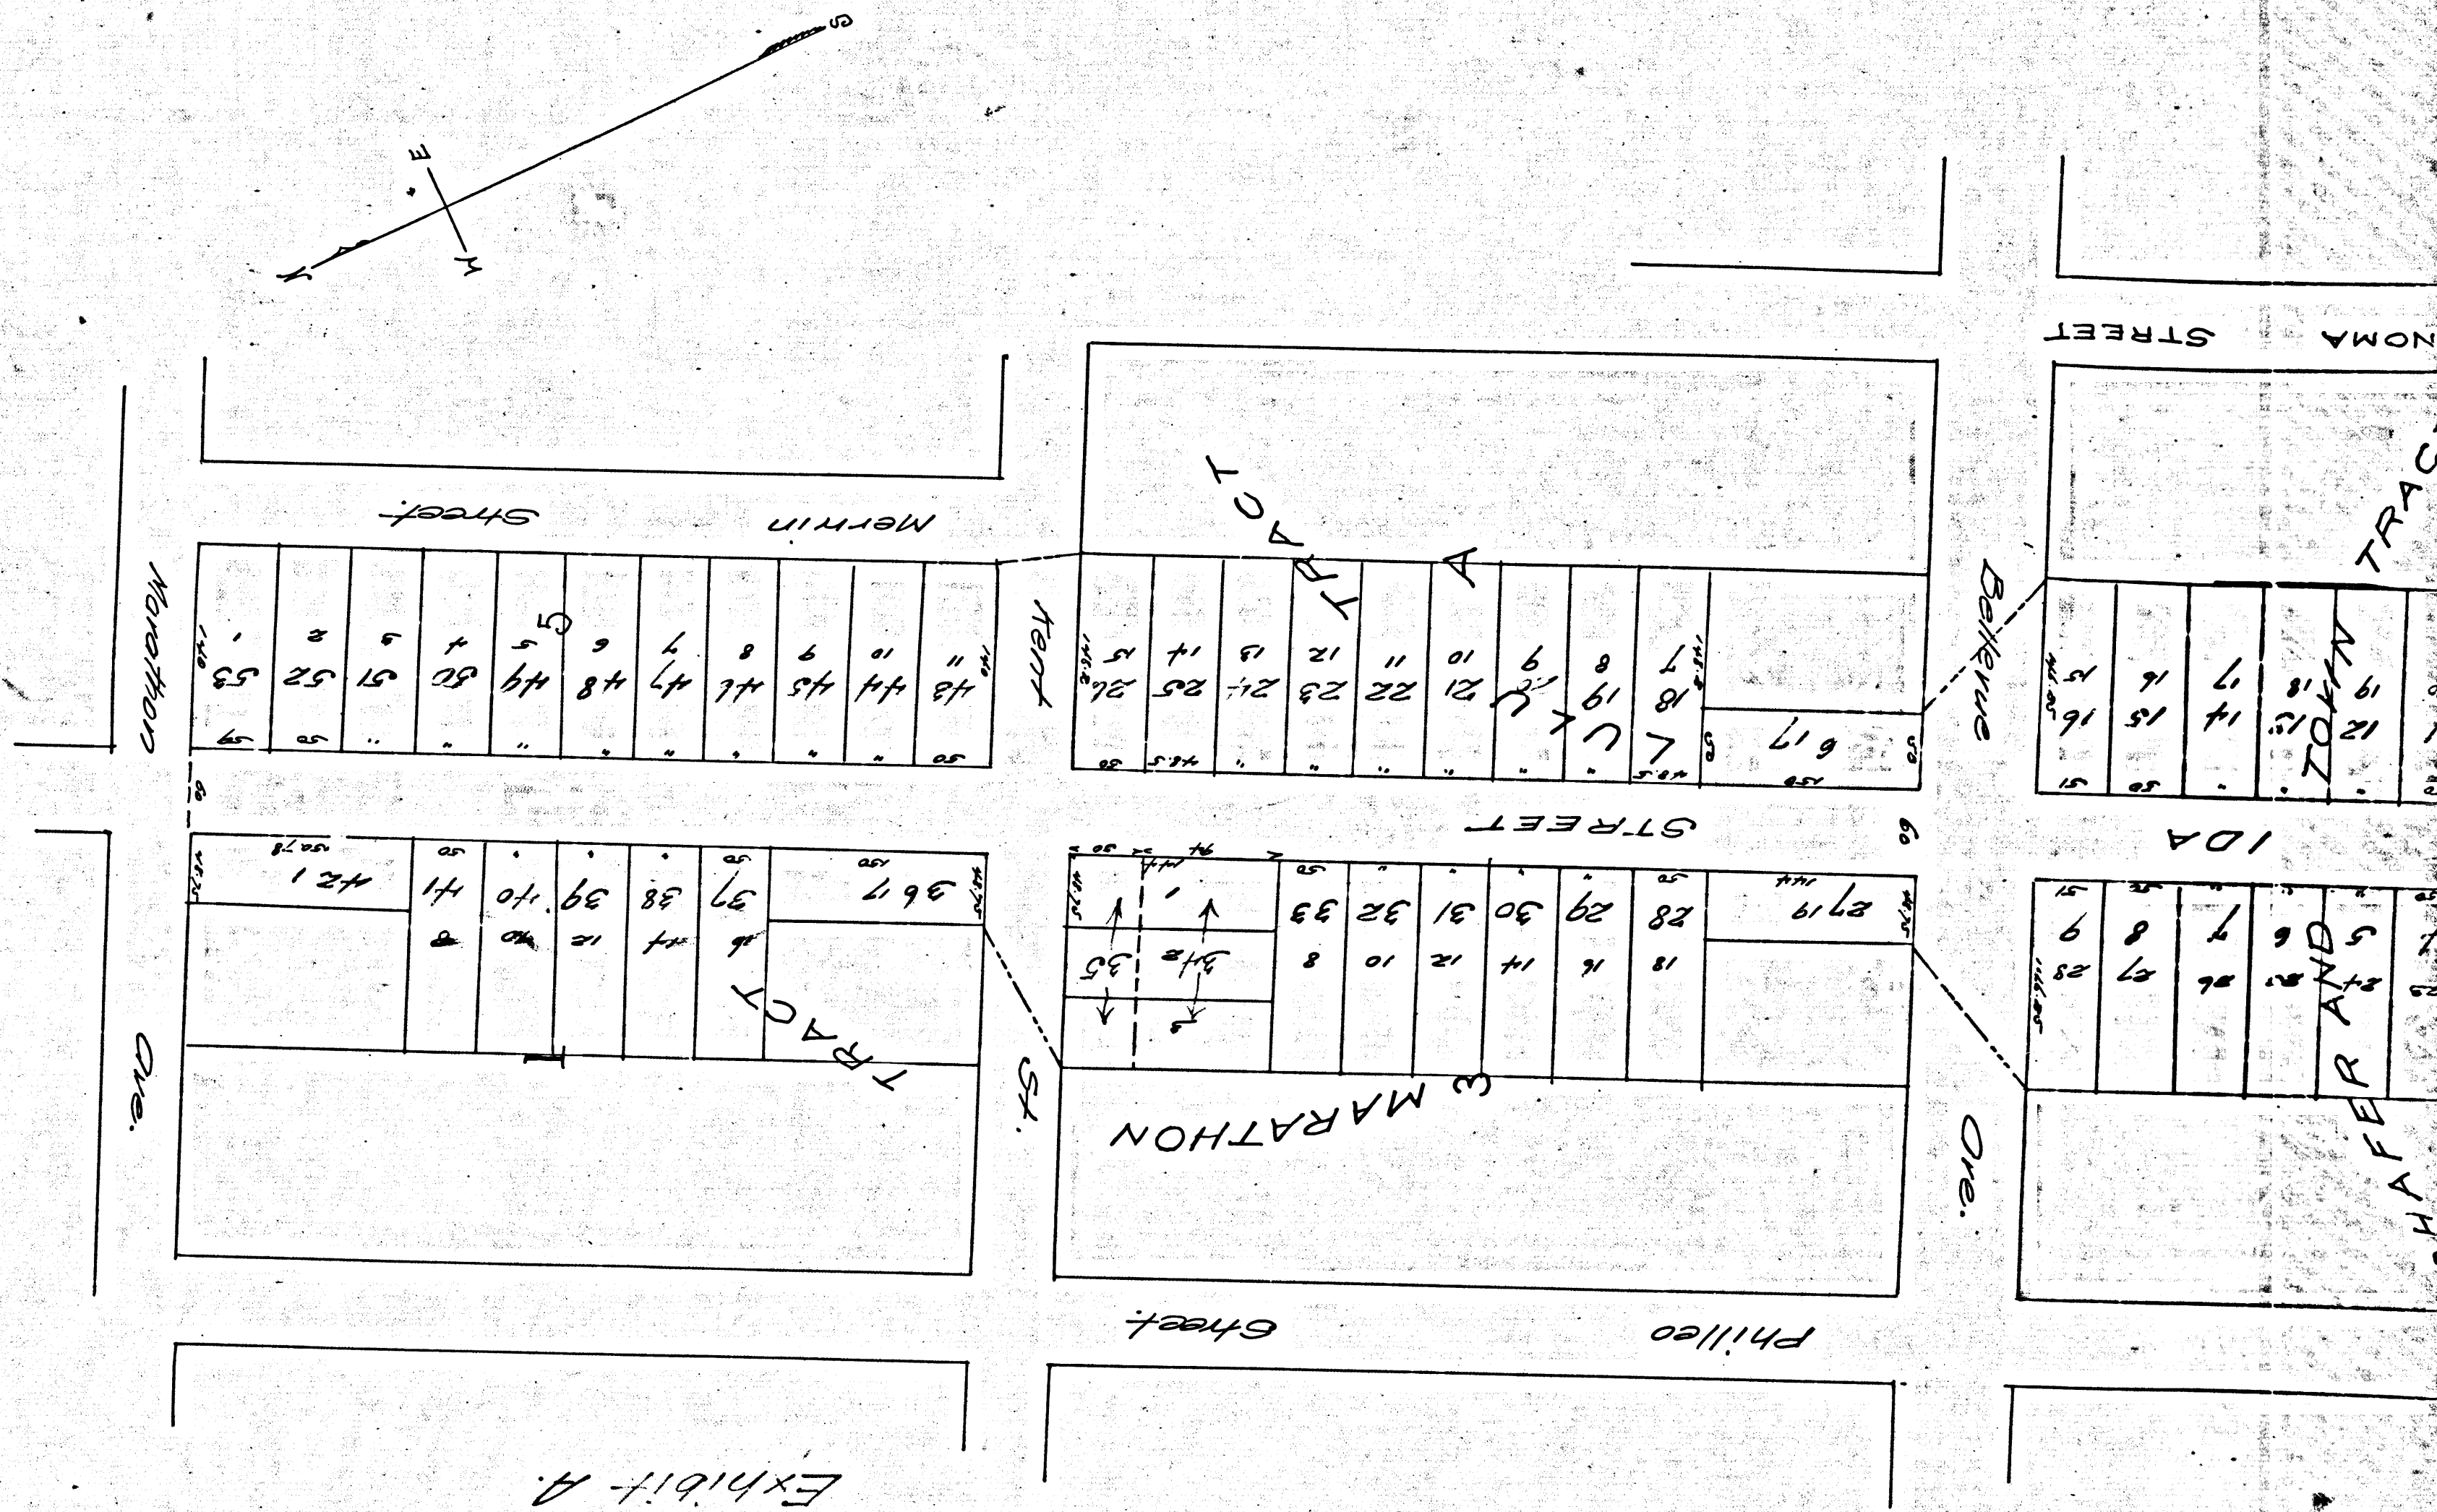

Referred and adopted by Council
April 6th, 1896
Resolution

MAP
OF THE
ASSESSMENT DISTRICT
FOR THE OPENING OF
IDA STREET
FROM ITS PRESENT SOUTHERN TERMINES
TO TEMPLE ROAD
IN THE CITY OF LOS ANGELES
Under Ordinance No. 3159
Scale 100' = 1"

Ex. A.

Exhibit A.

R.F. 60
A 1 OF A 2