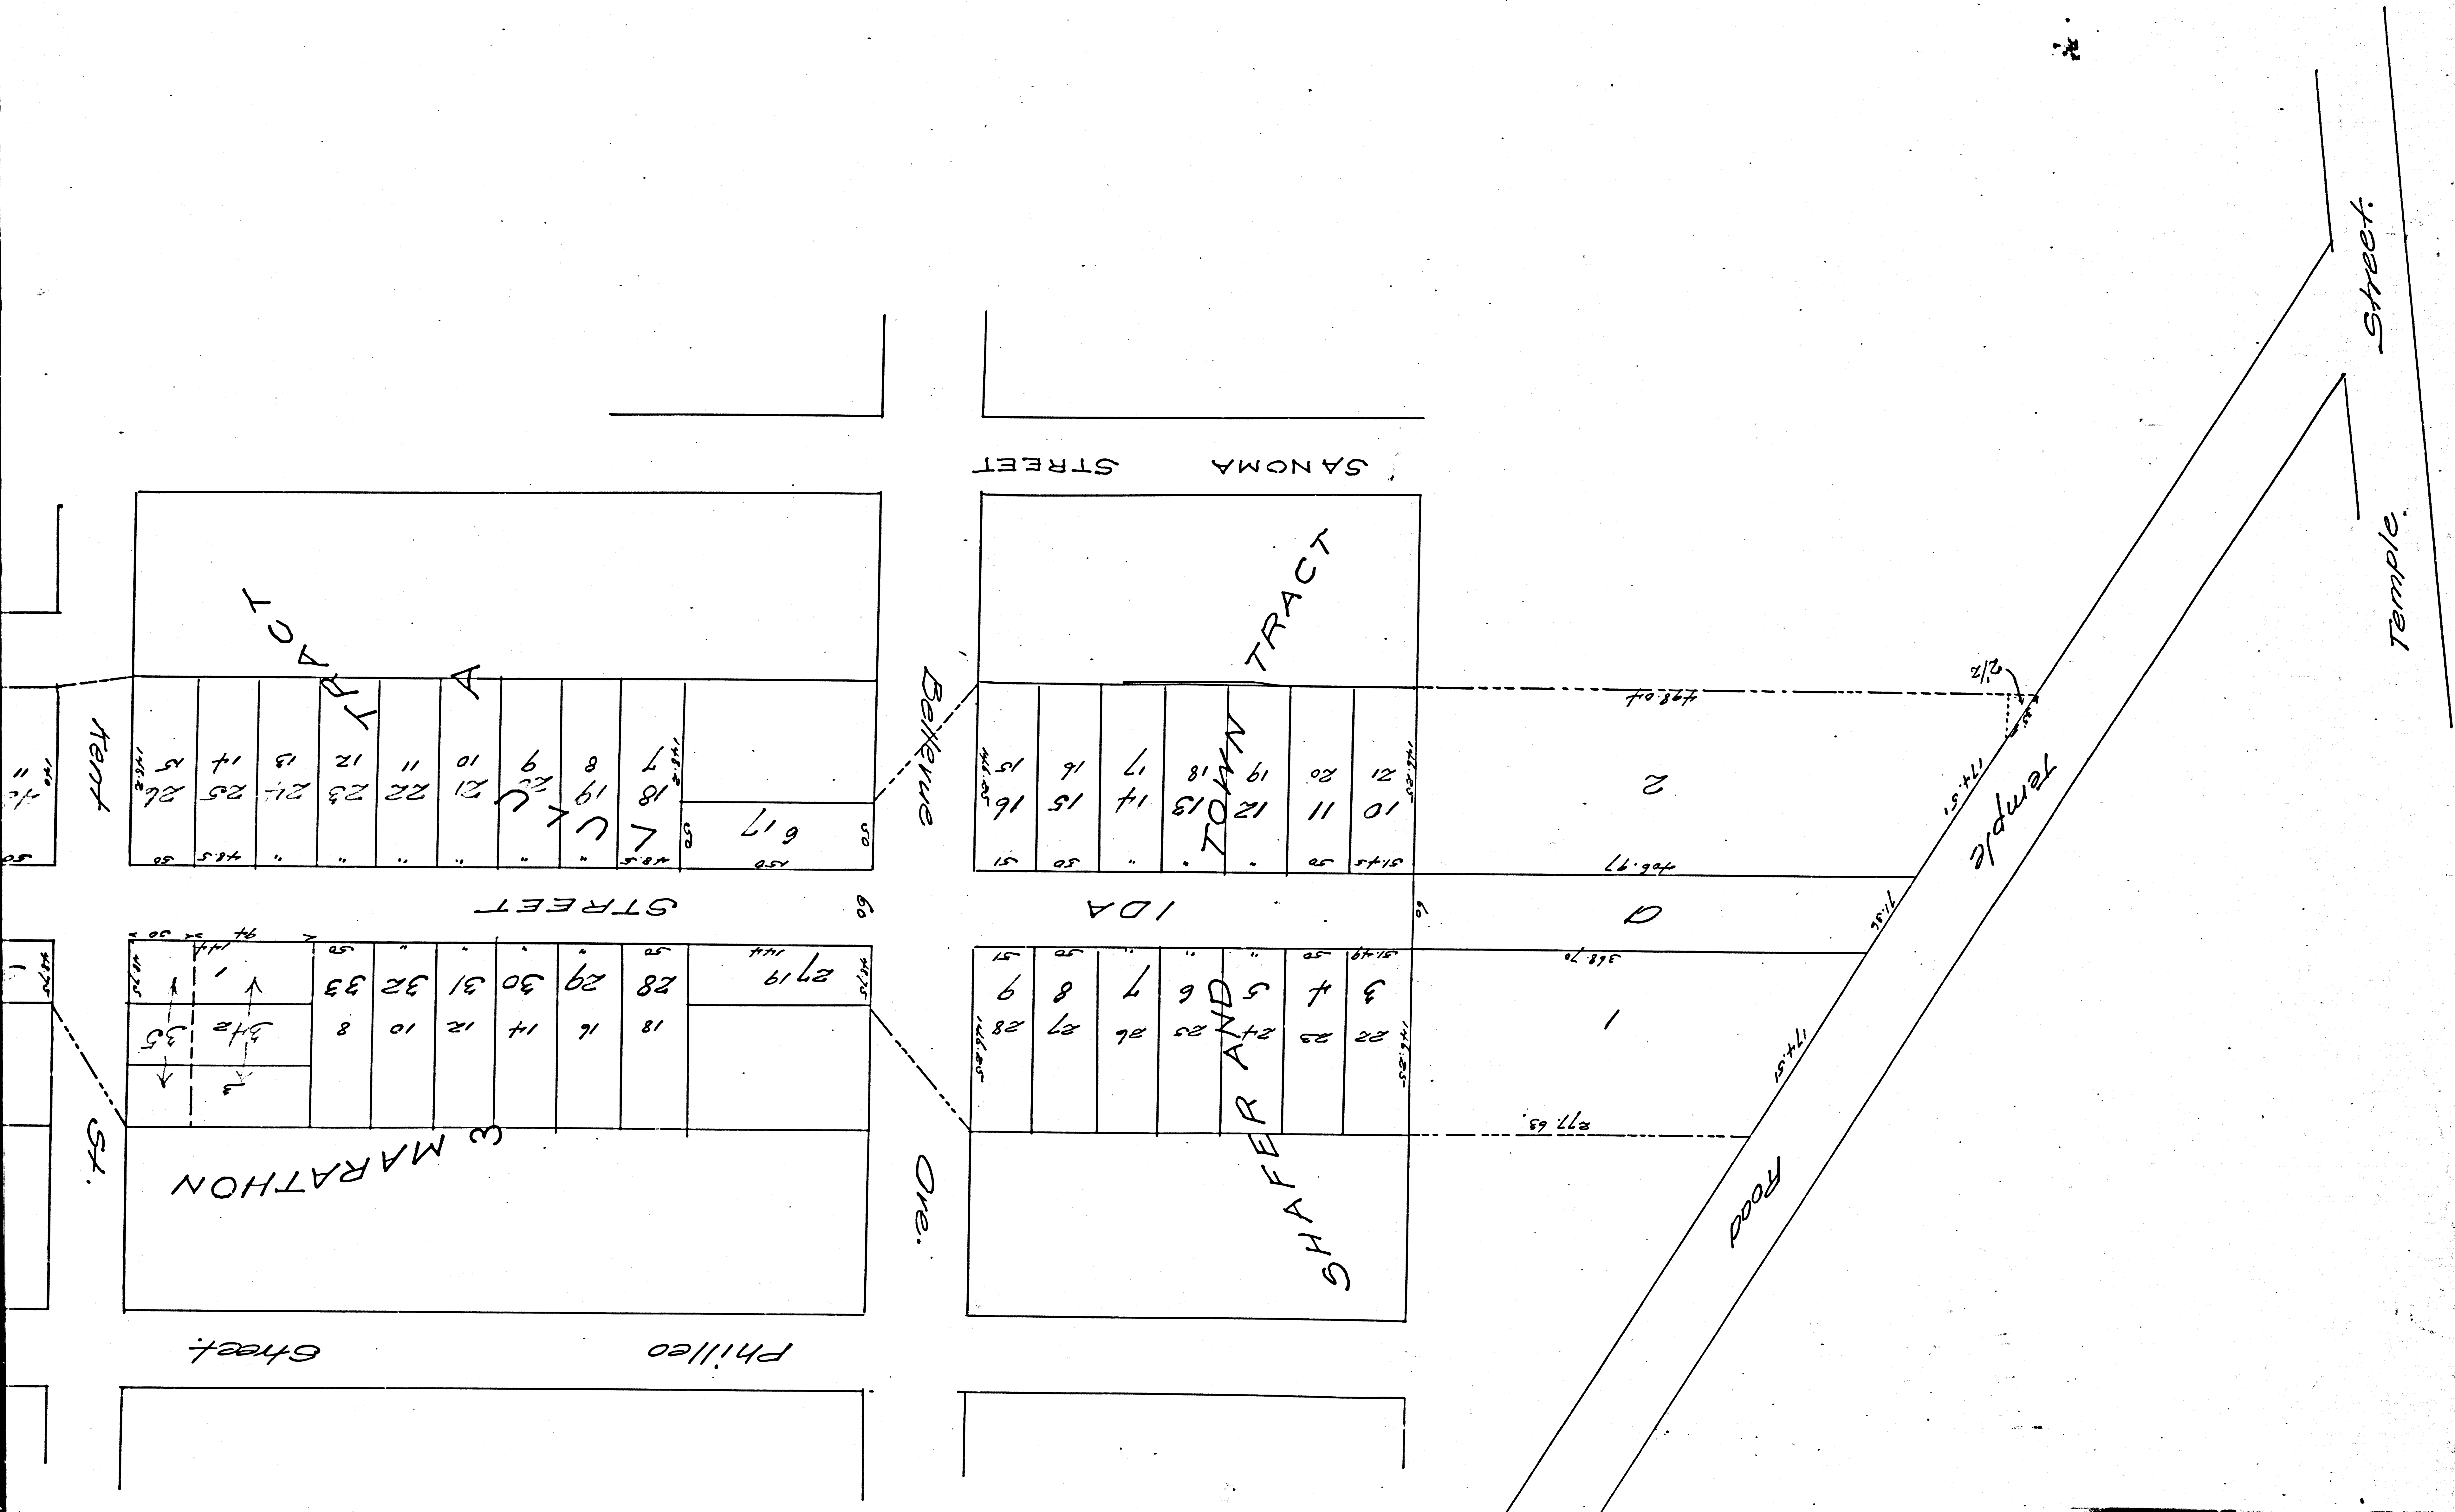

Filed Apr 10, 1896.

R.F. 60
A 2 OF A 2