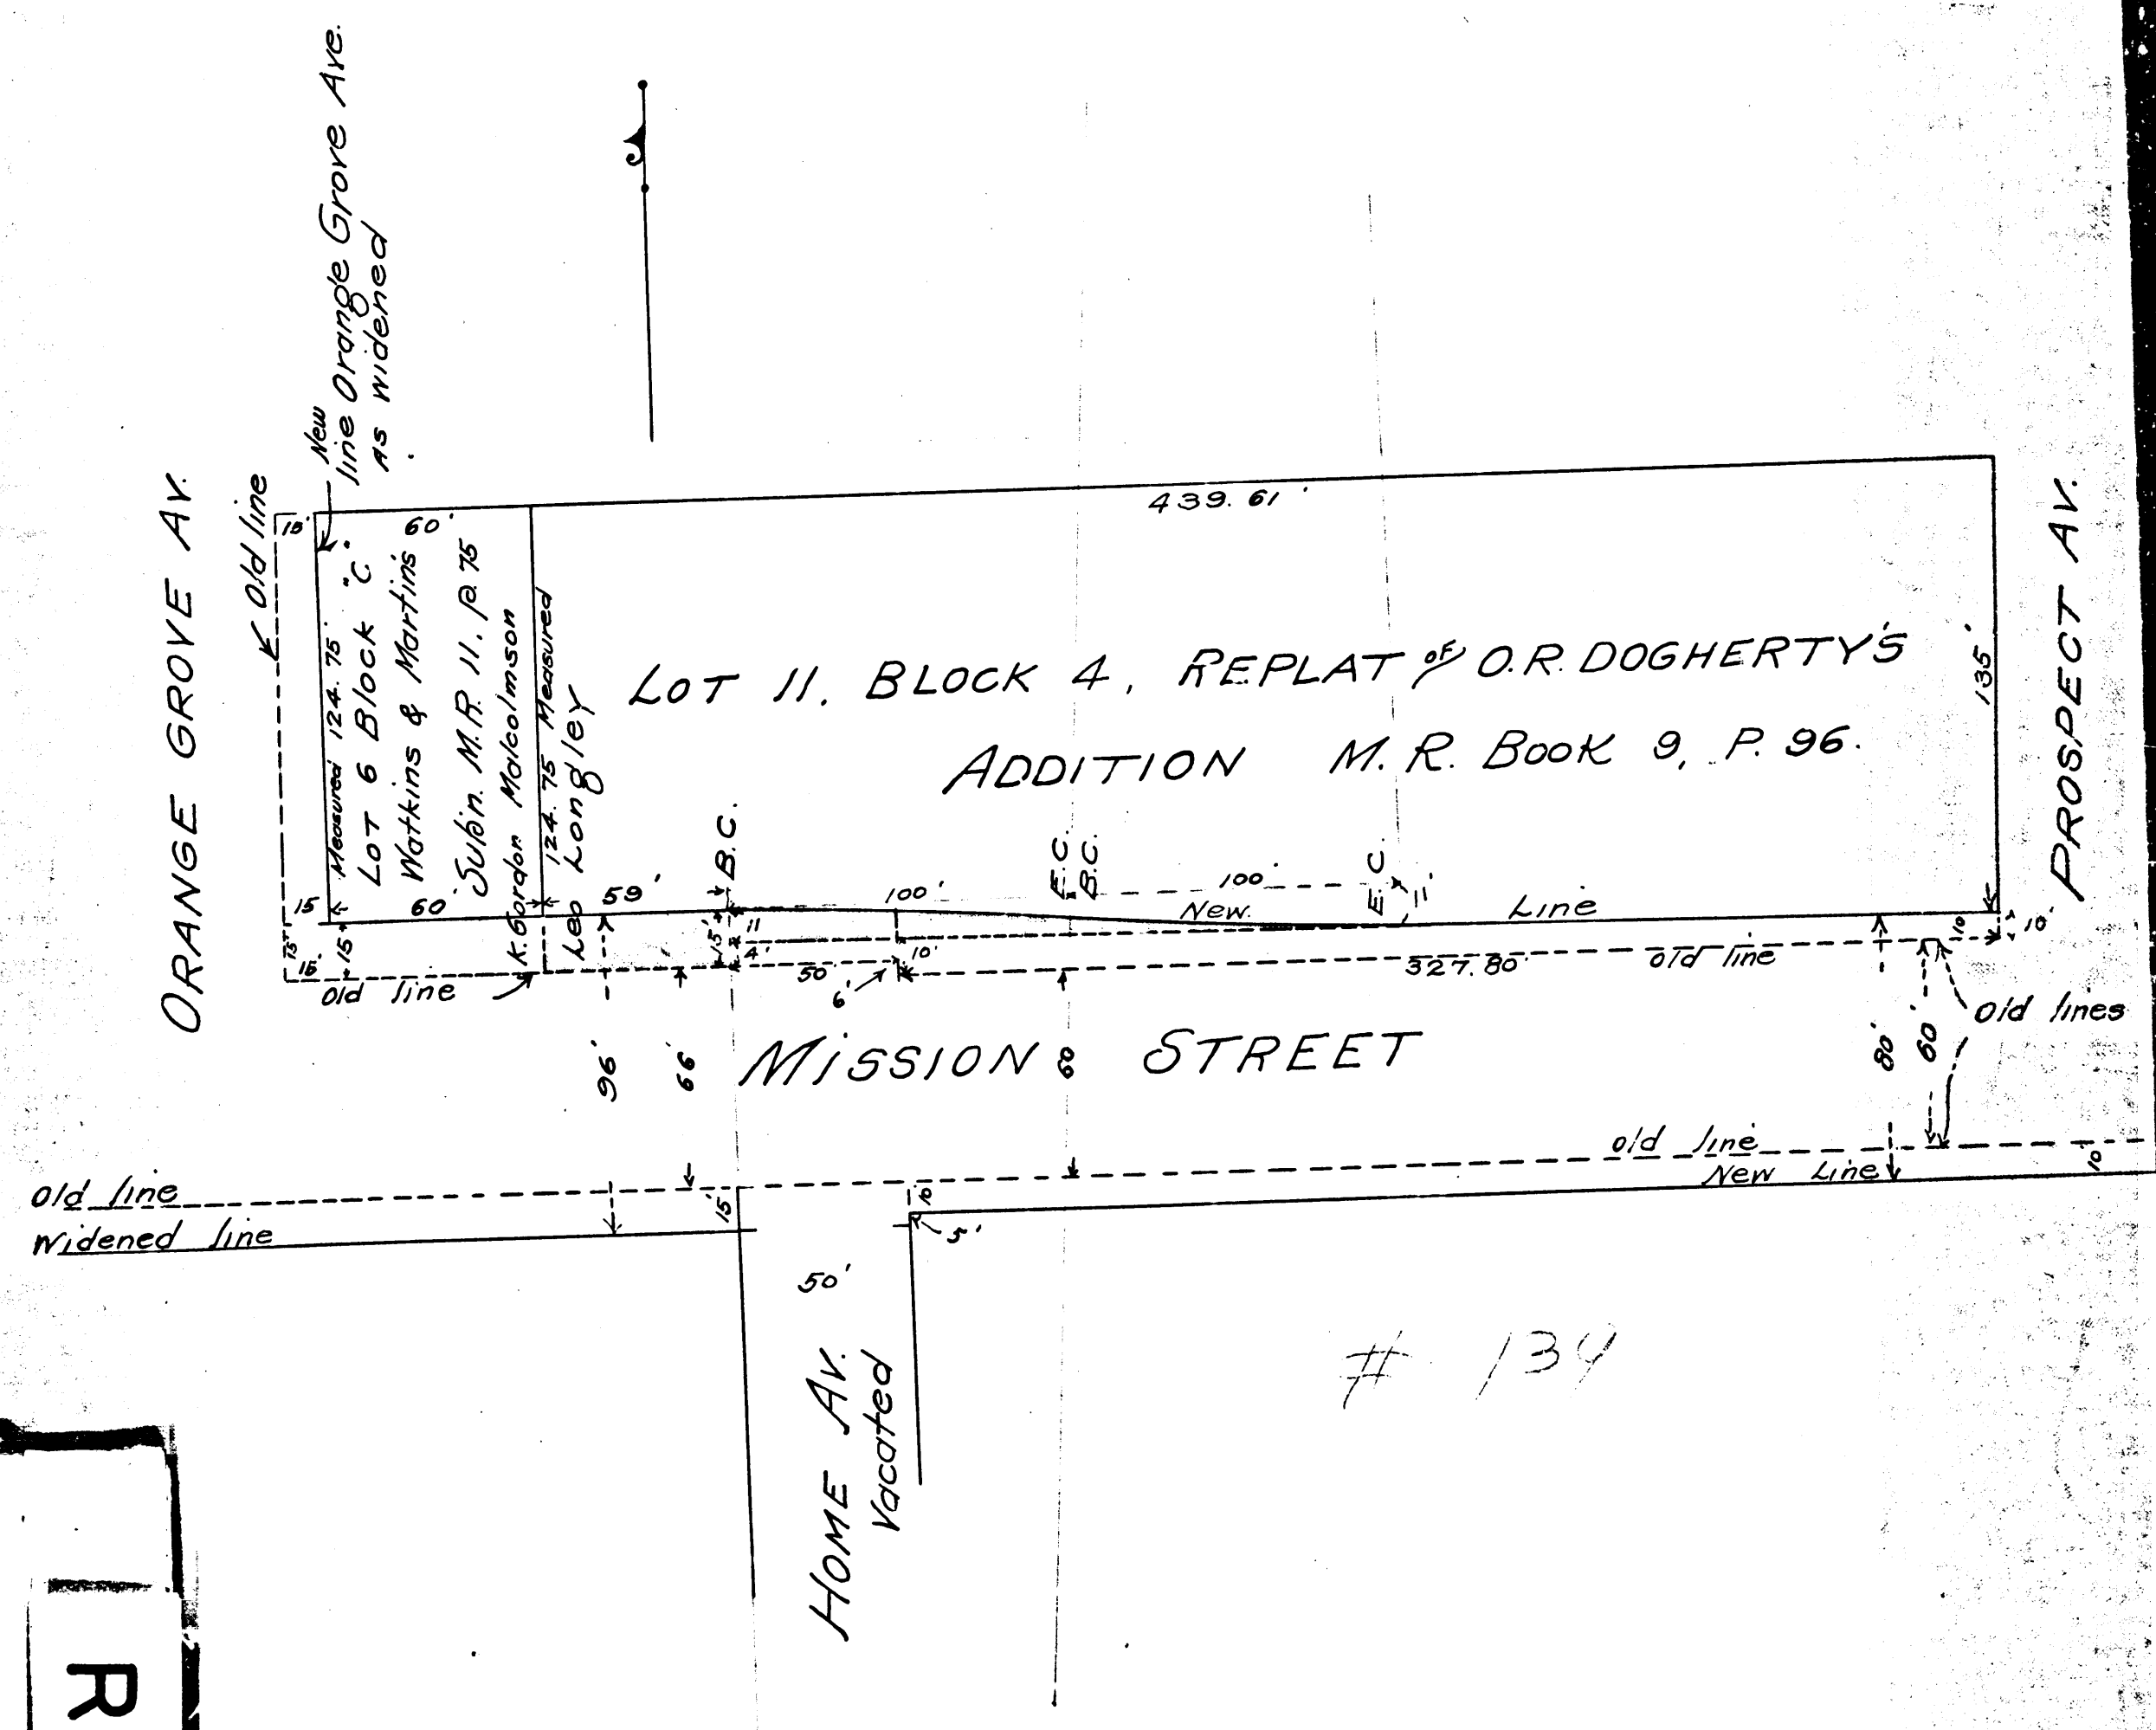

MAP SHOWING
WIDENING OF
MISSION STREET
SOUTH PASADENA
Scale 1" = 60 ft.

R.F. 139

Dedicated.
Proprietors: - Gordon Malcolmson
Leo Longley.

Filed June 26, 1906.

Comp. E.J.H.