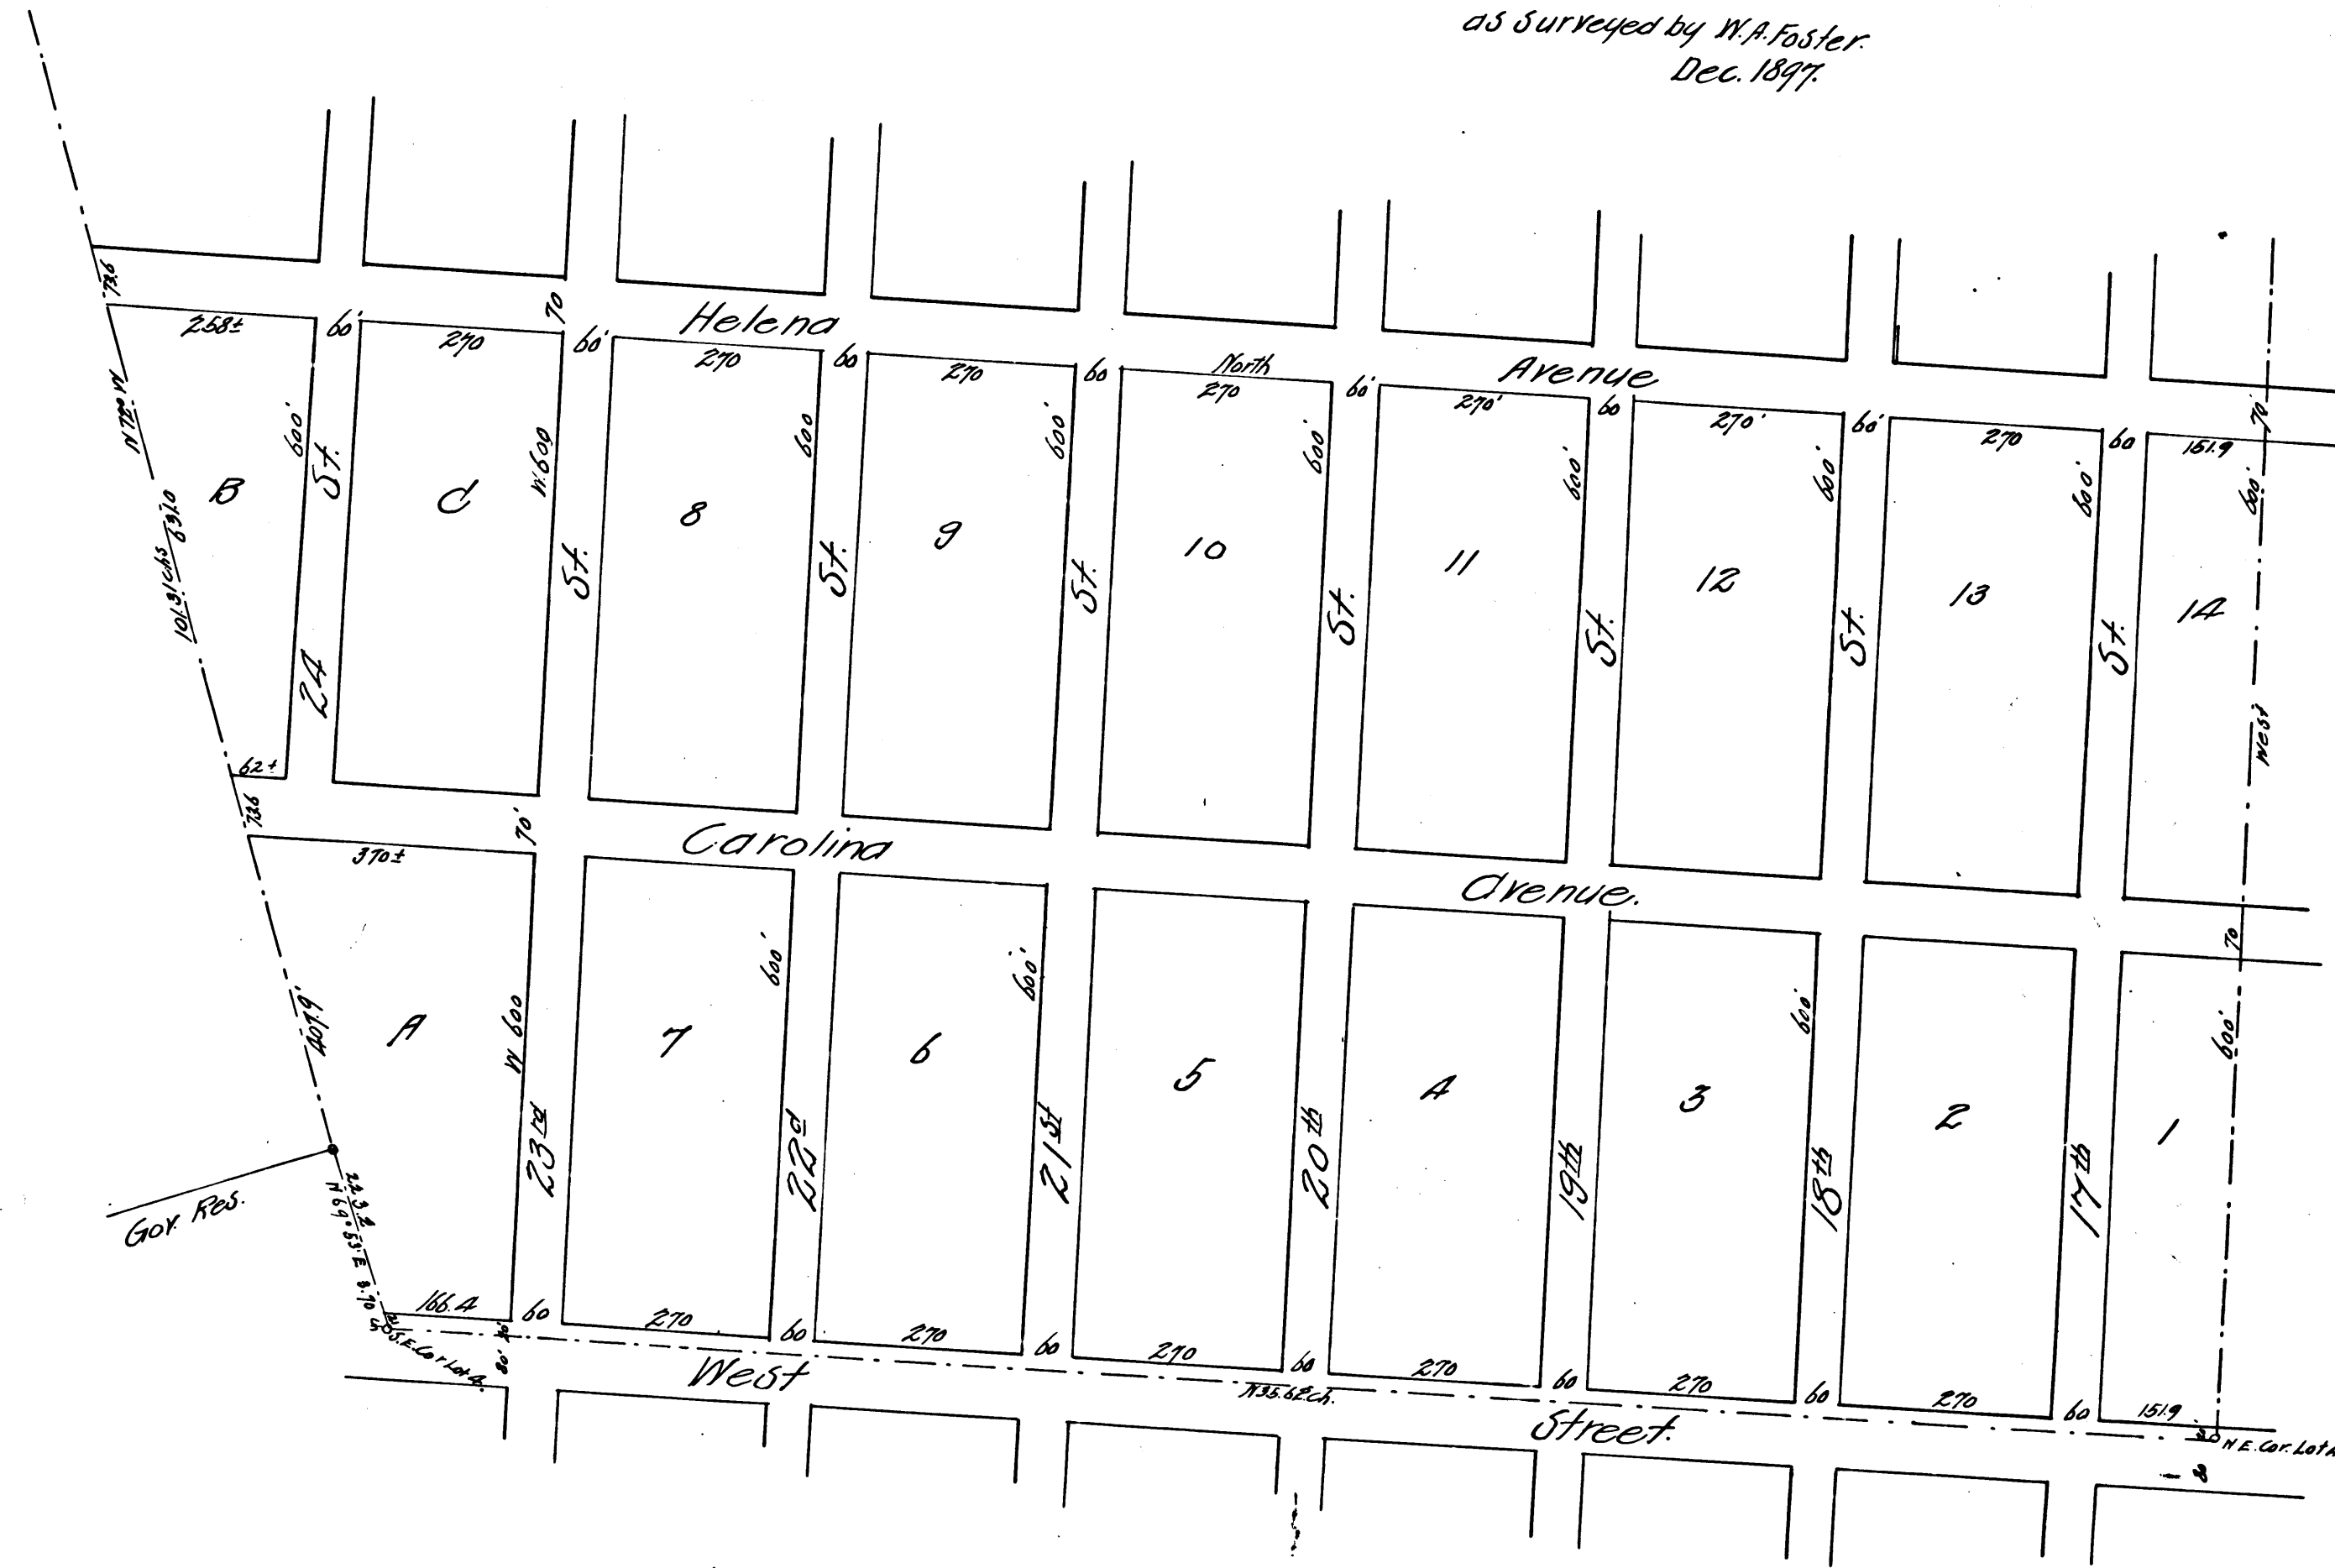

Map of
 Carolina Tract
 Being a Subdivision of part of Lot A of Lot M of
 Rancho Los Palos Verdes
 as surveyed by W.A. Foster
 Dec. 1897.

R.F. | 165

Wm. A. Foster
 Surveyor.

Filed at reg. G. N. B. &
 Jan 7 1898.