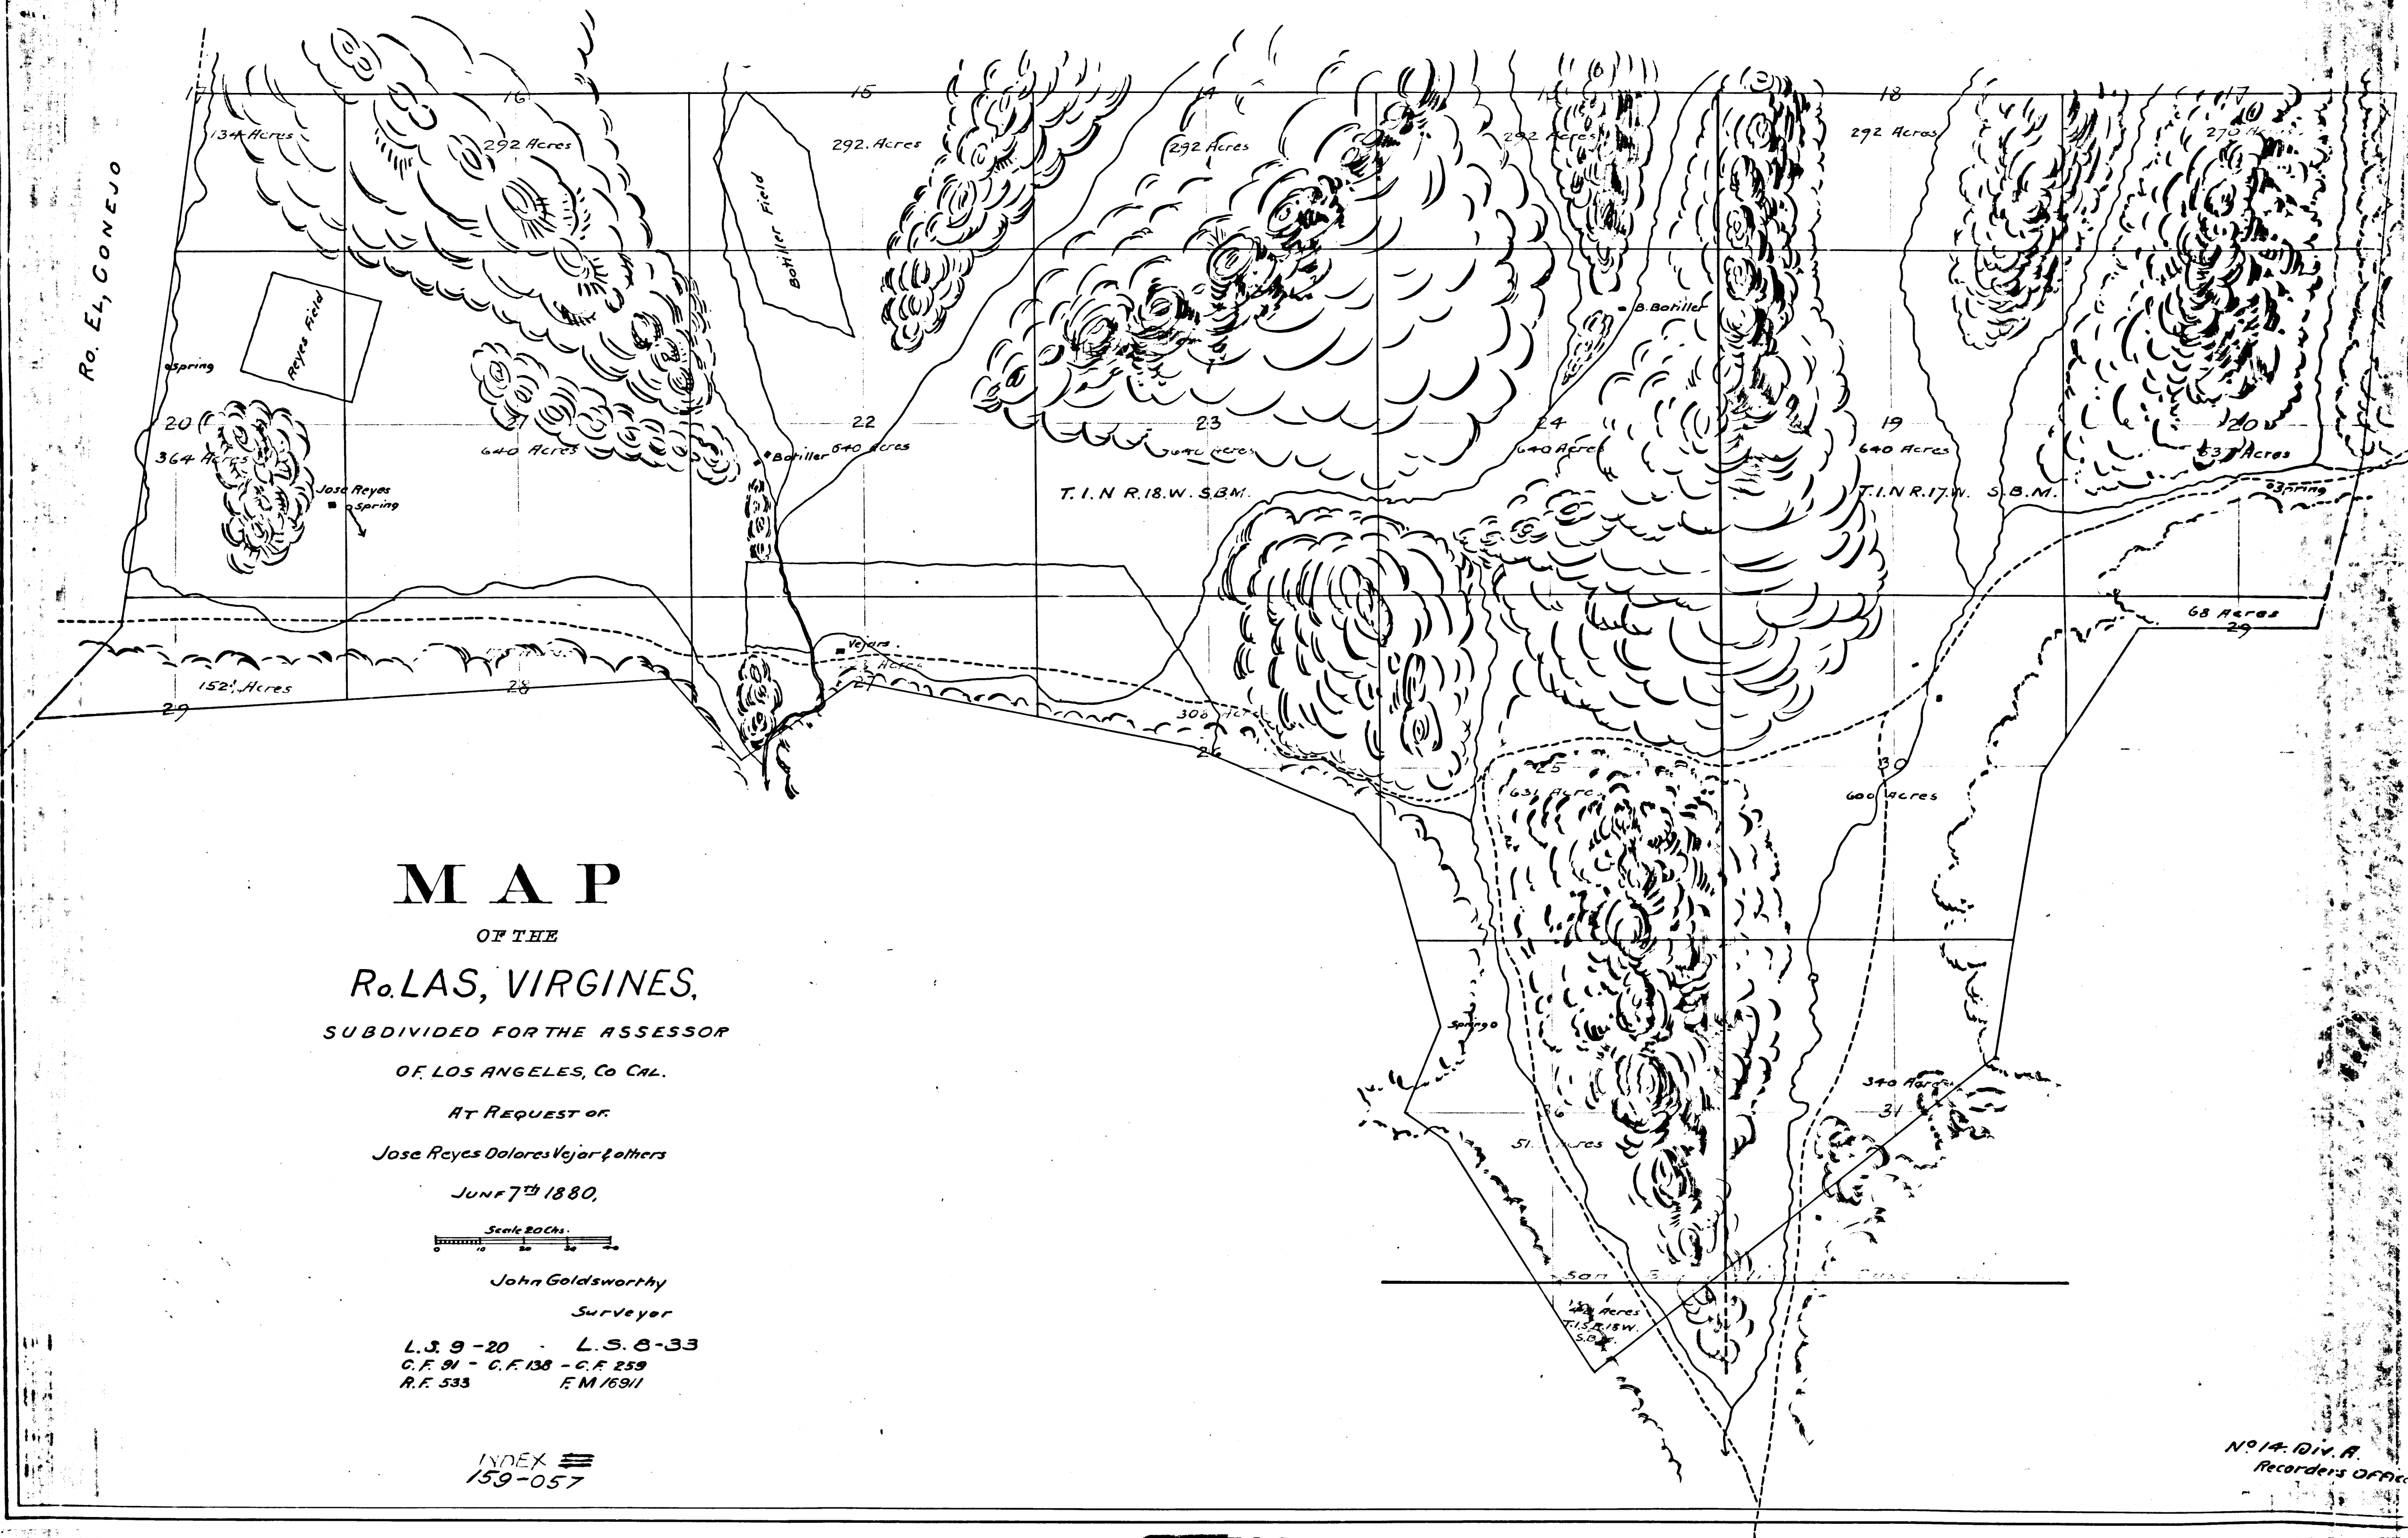

Ro SIMI

Ro. EL CONEJO

M A P
 OF THE
Ro. LAS, VIRGINES,
 SUBDIVIDED FOR THE ASSESSOR
 OF LOS ANGELES, Co CAL.

AT REQUEST OF
Jose Reyes Dolores Vejar & others
 JUN 7th 1880,

John Goldsworthy
 Surveyor

L.S. 9-20 - L.S. 8-33
 C.F. 91 - C.F. 138 - C.F. 259
 R.F. 533 - F.M. 169/1