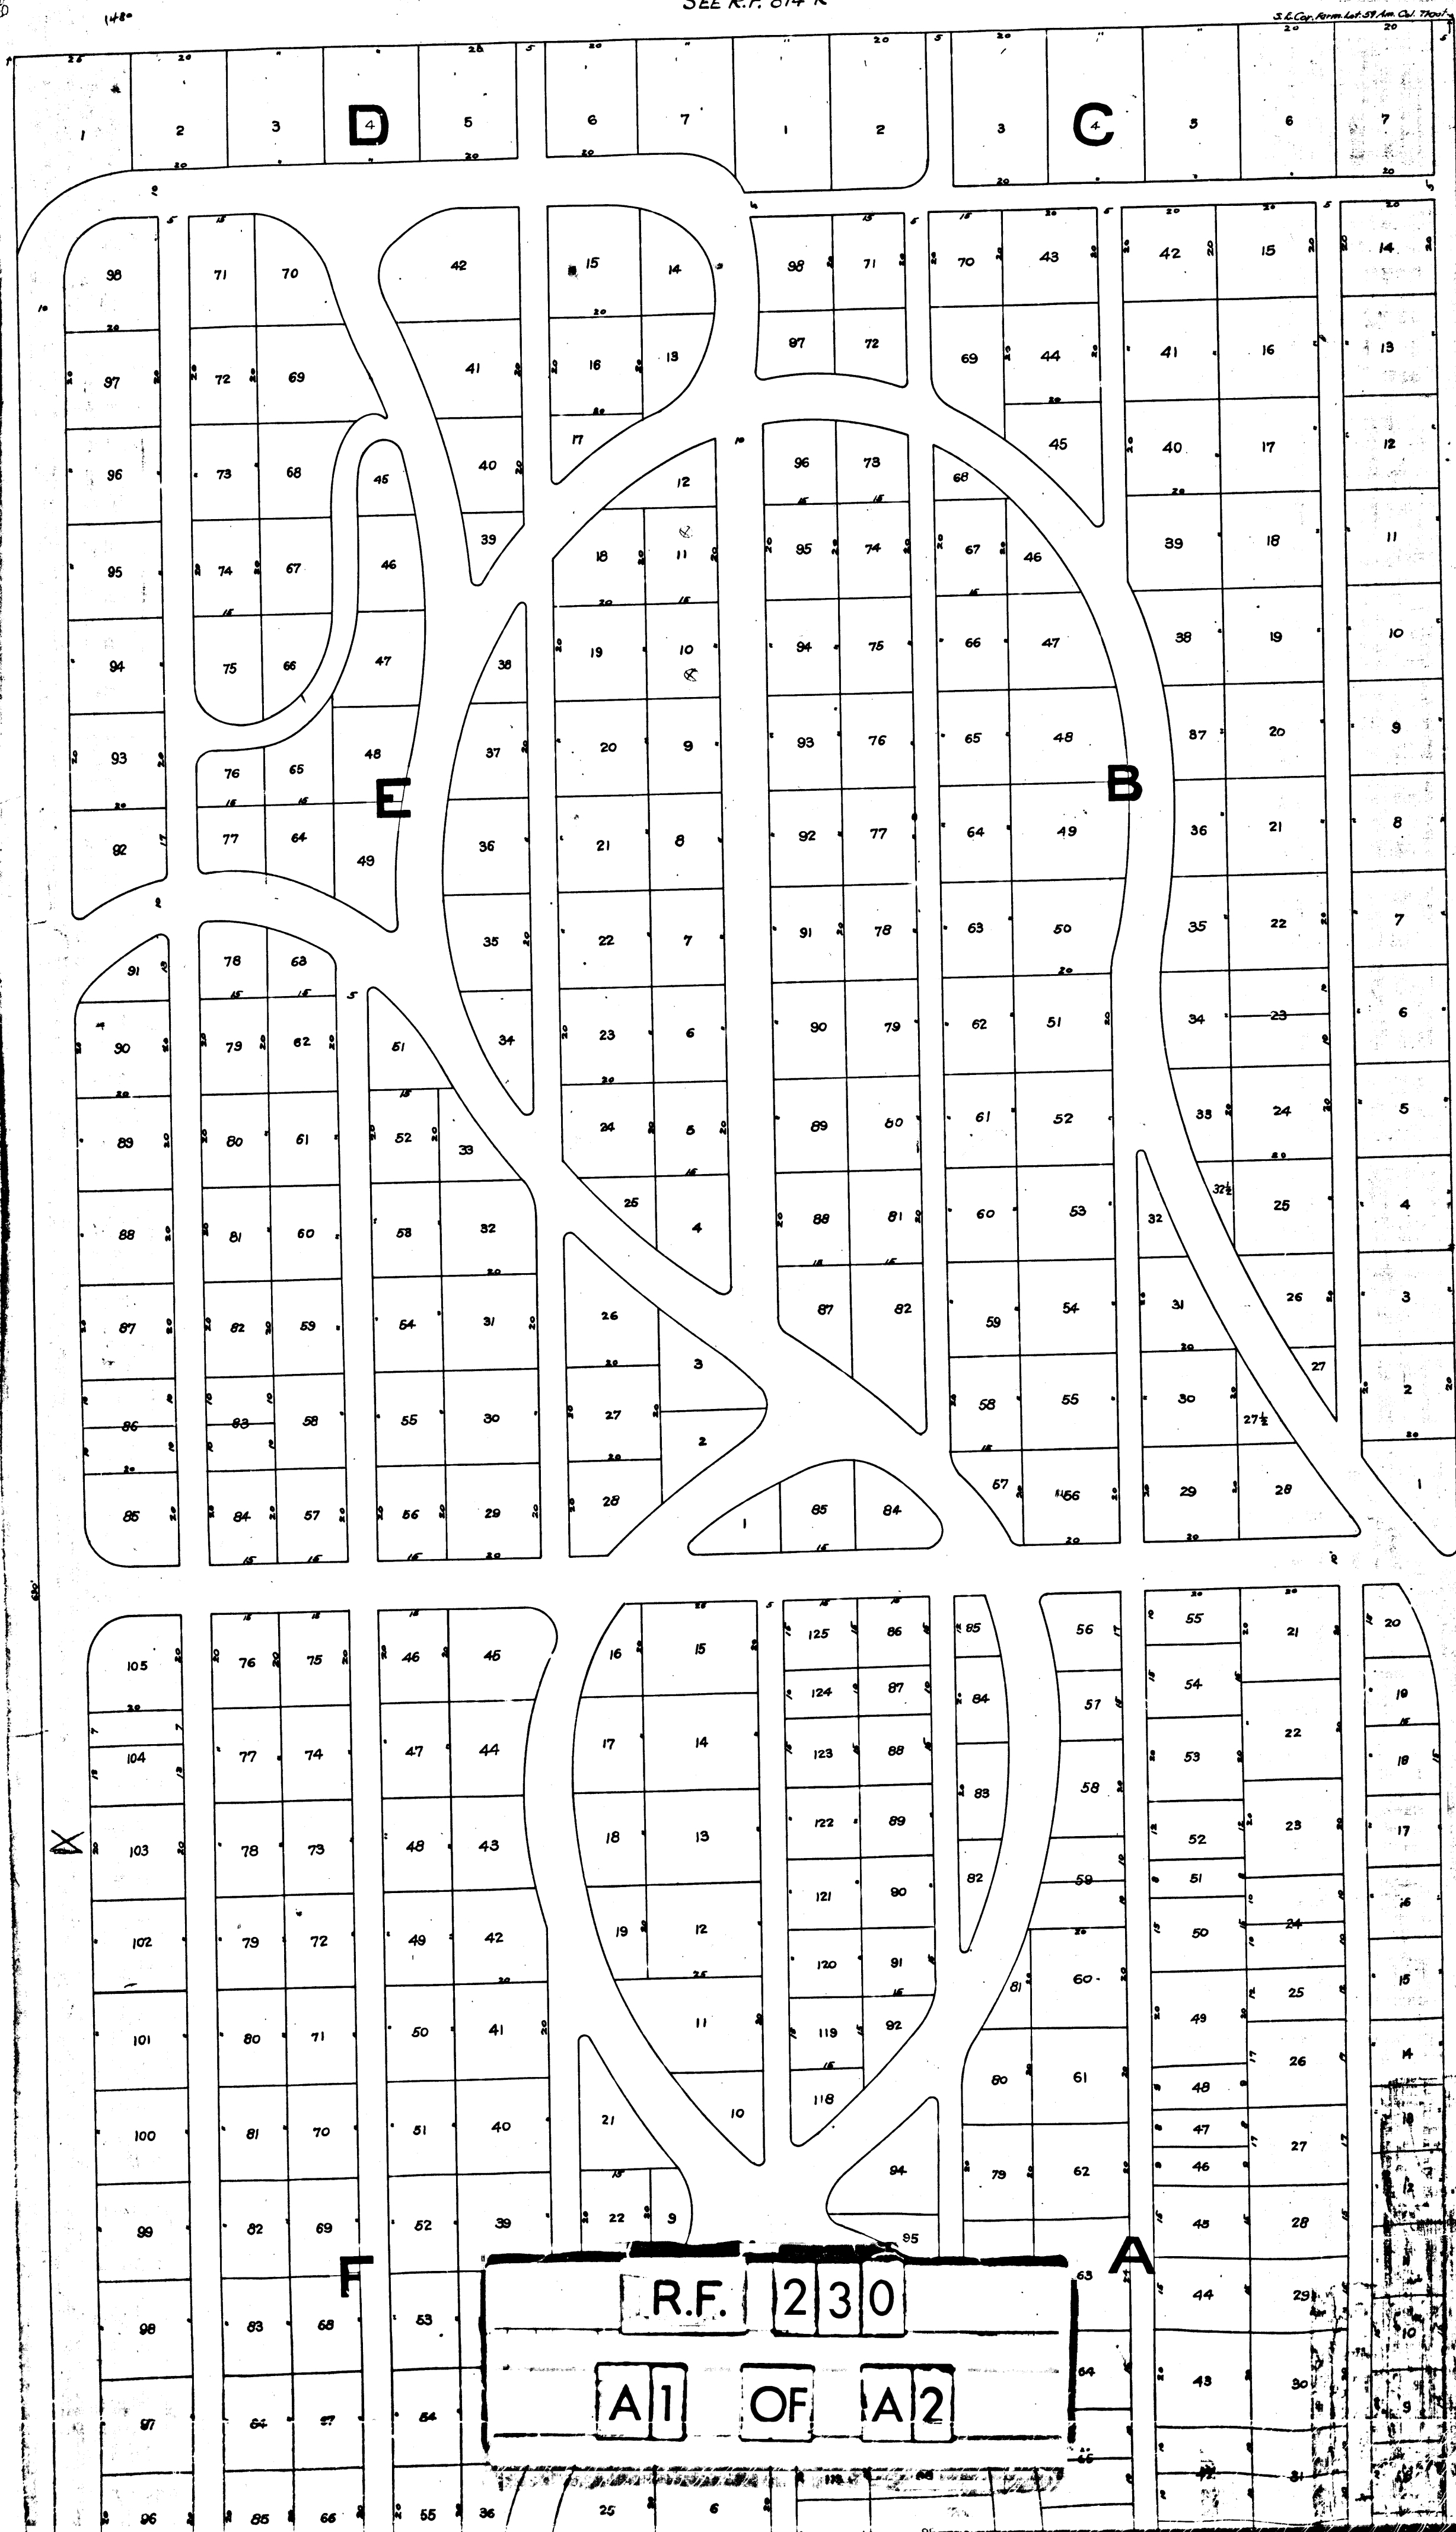

For lot 52 Blk. B deeded by City of Long Beach-D-36-380.R.1914-768
Lots 10, 11 - B - D-84-120.O.K.1201-63
Lot 68 - F, quitclaimed to - - - - - E-4-246.O.R.13760-143

MAP OF SIGNAL HILL CEMETERY

AUGUST 19, 1905.
SEE R.F. 814-R