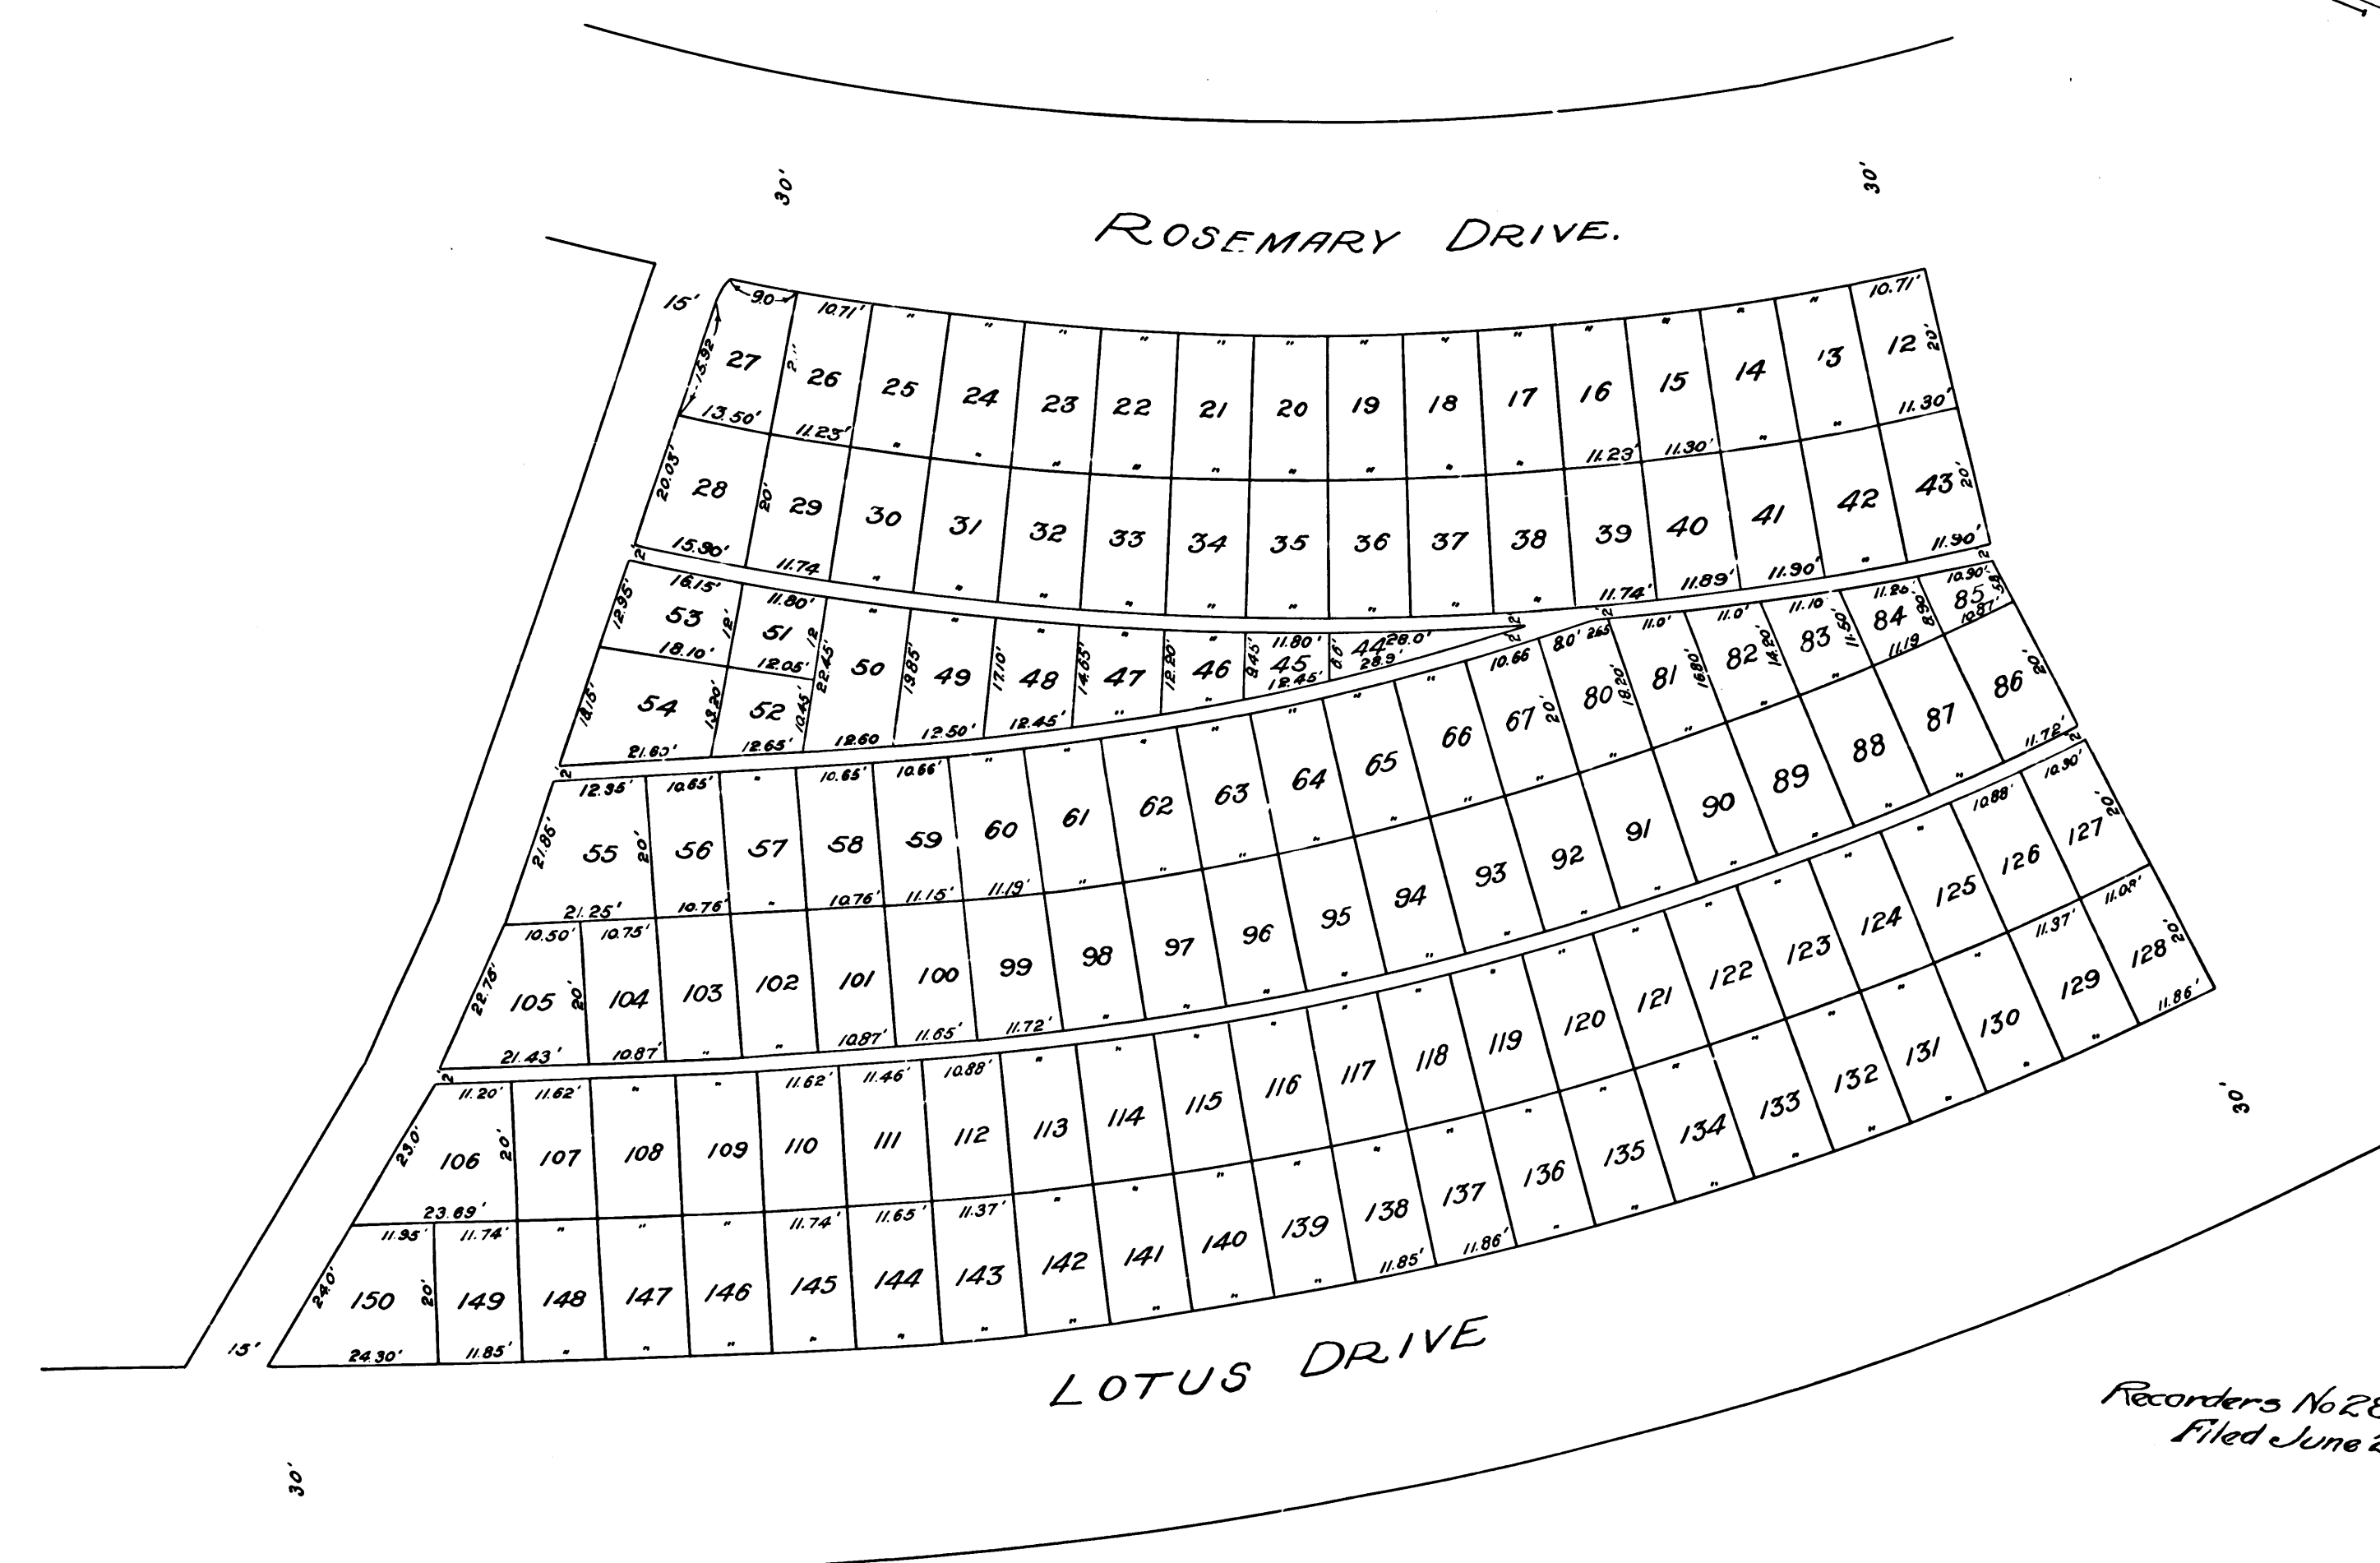

500

SHEET 3  
 DEL IVY PLOT  
 INGLEWOOD PARK CEMETERY.  
 in the  
 County of Los Angeles, State of California  
 Scale 1"=20' V.J. Rowan, Surveyor.  
 All reference to foregoing lot numbers in future conveyances refer to this plot of Del Ivy.

Recorder's No 286  
 Filed June 20, 1911

R.F. 286