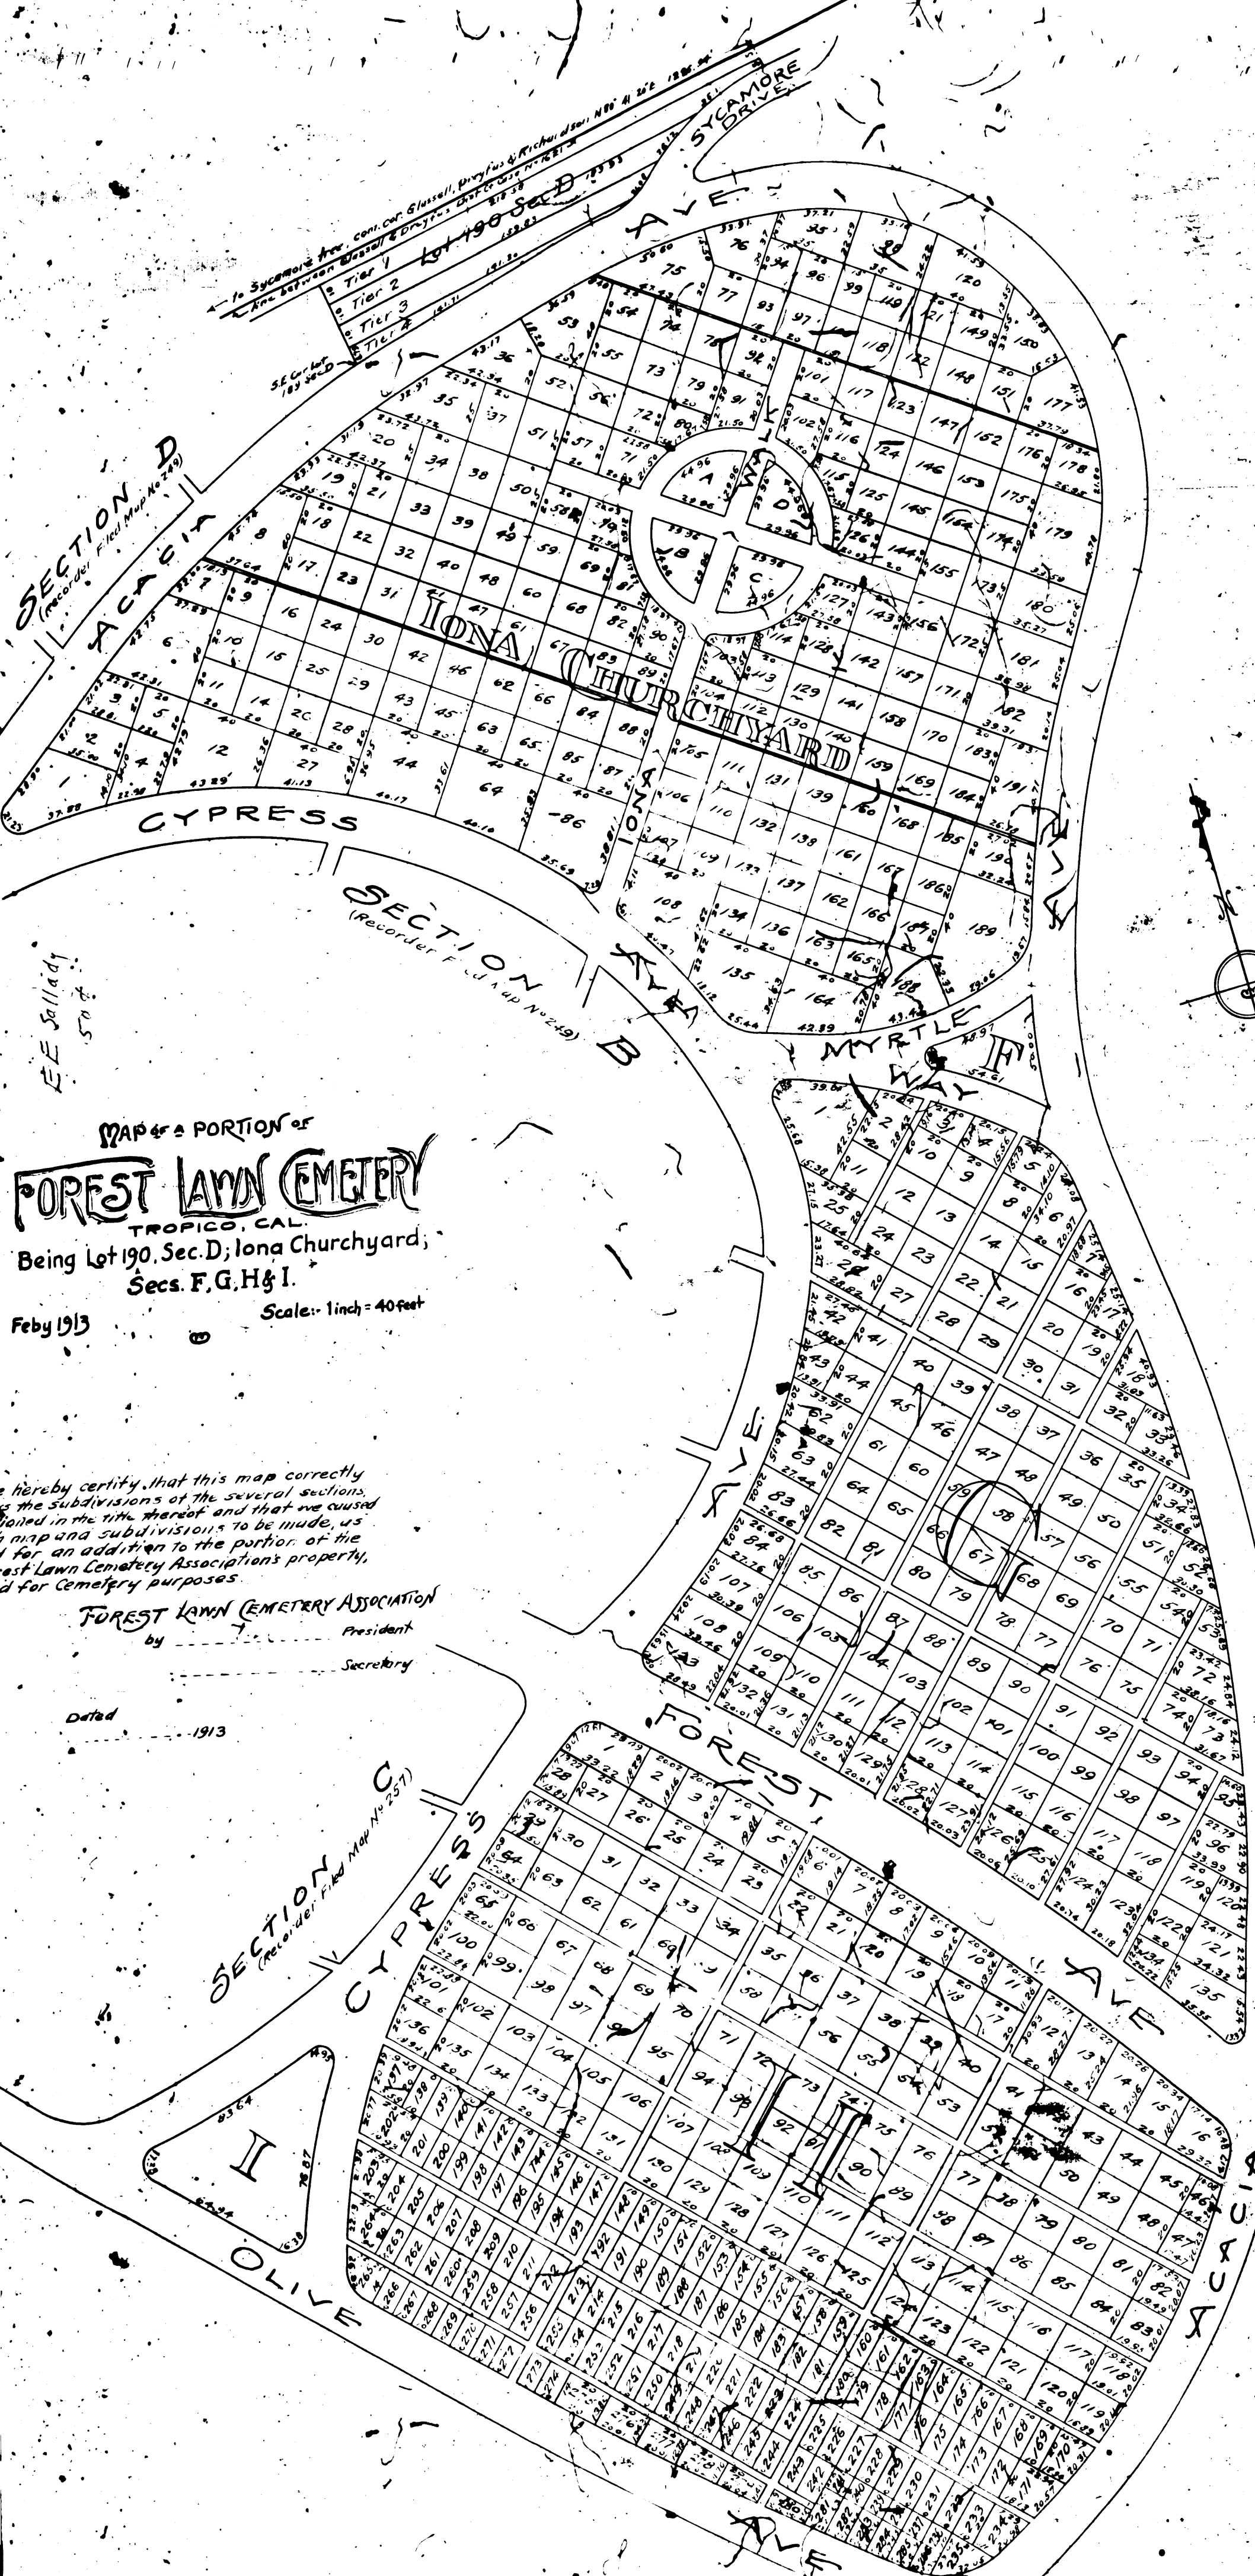

MAP of a PORTION of
FOREST LAWN CEMETERY
 TROPICO, CAL.
 Being Lot 190, Sec. D; Iona Churchyard,
 Secs. F, G, H & I.

Feb'y 1913

Scale: 1 inch = 40 feet

We hereby certify that this map correctly shows the subdivisions of the several sections mentioned in the title thereof and that no caused such map and subdivisions to be made, as and for an addition to the portion of the Forest Lawn Cemetery Association's property, used for Cemetery purposes.

FOREST LAWN CEMETERY ASSOCIATION
 by _____ President
 _____ Secretary

Seal

Dated _____ 1913

Survey
 Feb 20 1913
 2 PM

EE Sallady
 50 ft