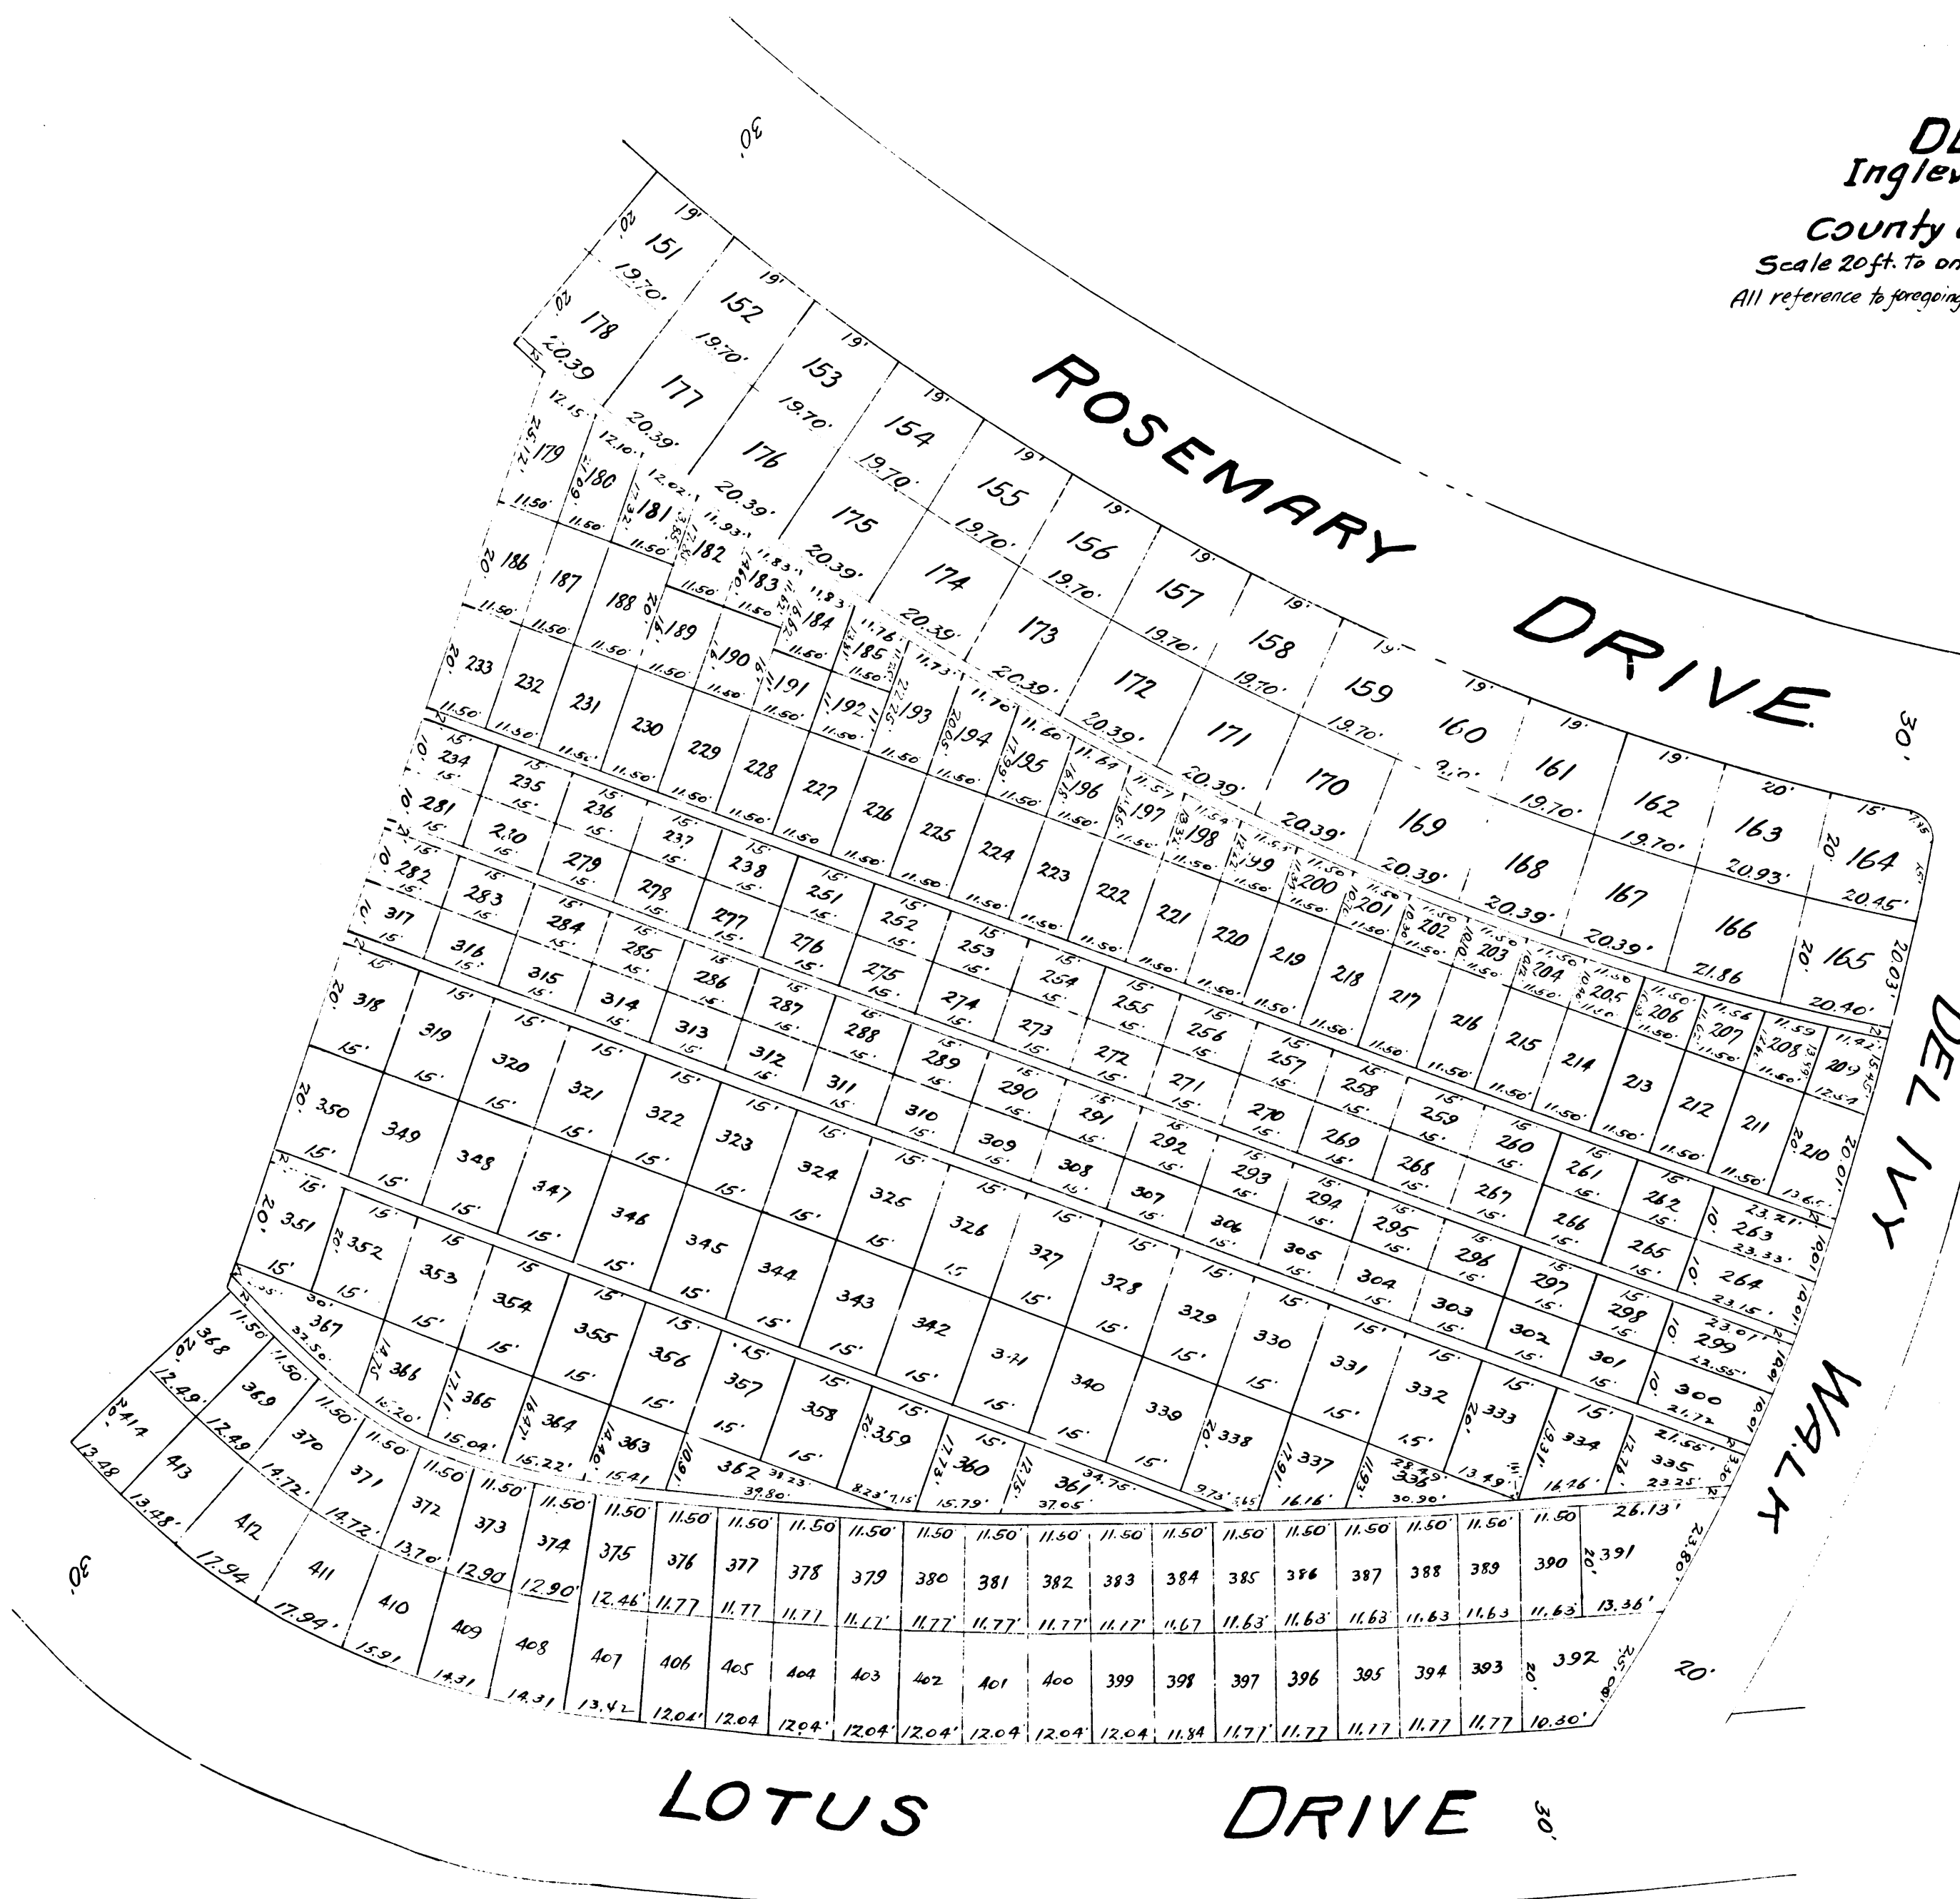

Sheet 4  
**DEL IVY PLOT**  
 Inglewood Park Cemetery  
 IN THE  
 County of Los Angeles, California.  
 Scale 20ft. to one inch. V.J. Rowan, Surveyor.  
 All reference to foregoing lot numbers in future conveyances refer to this plot of Del Ivy.