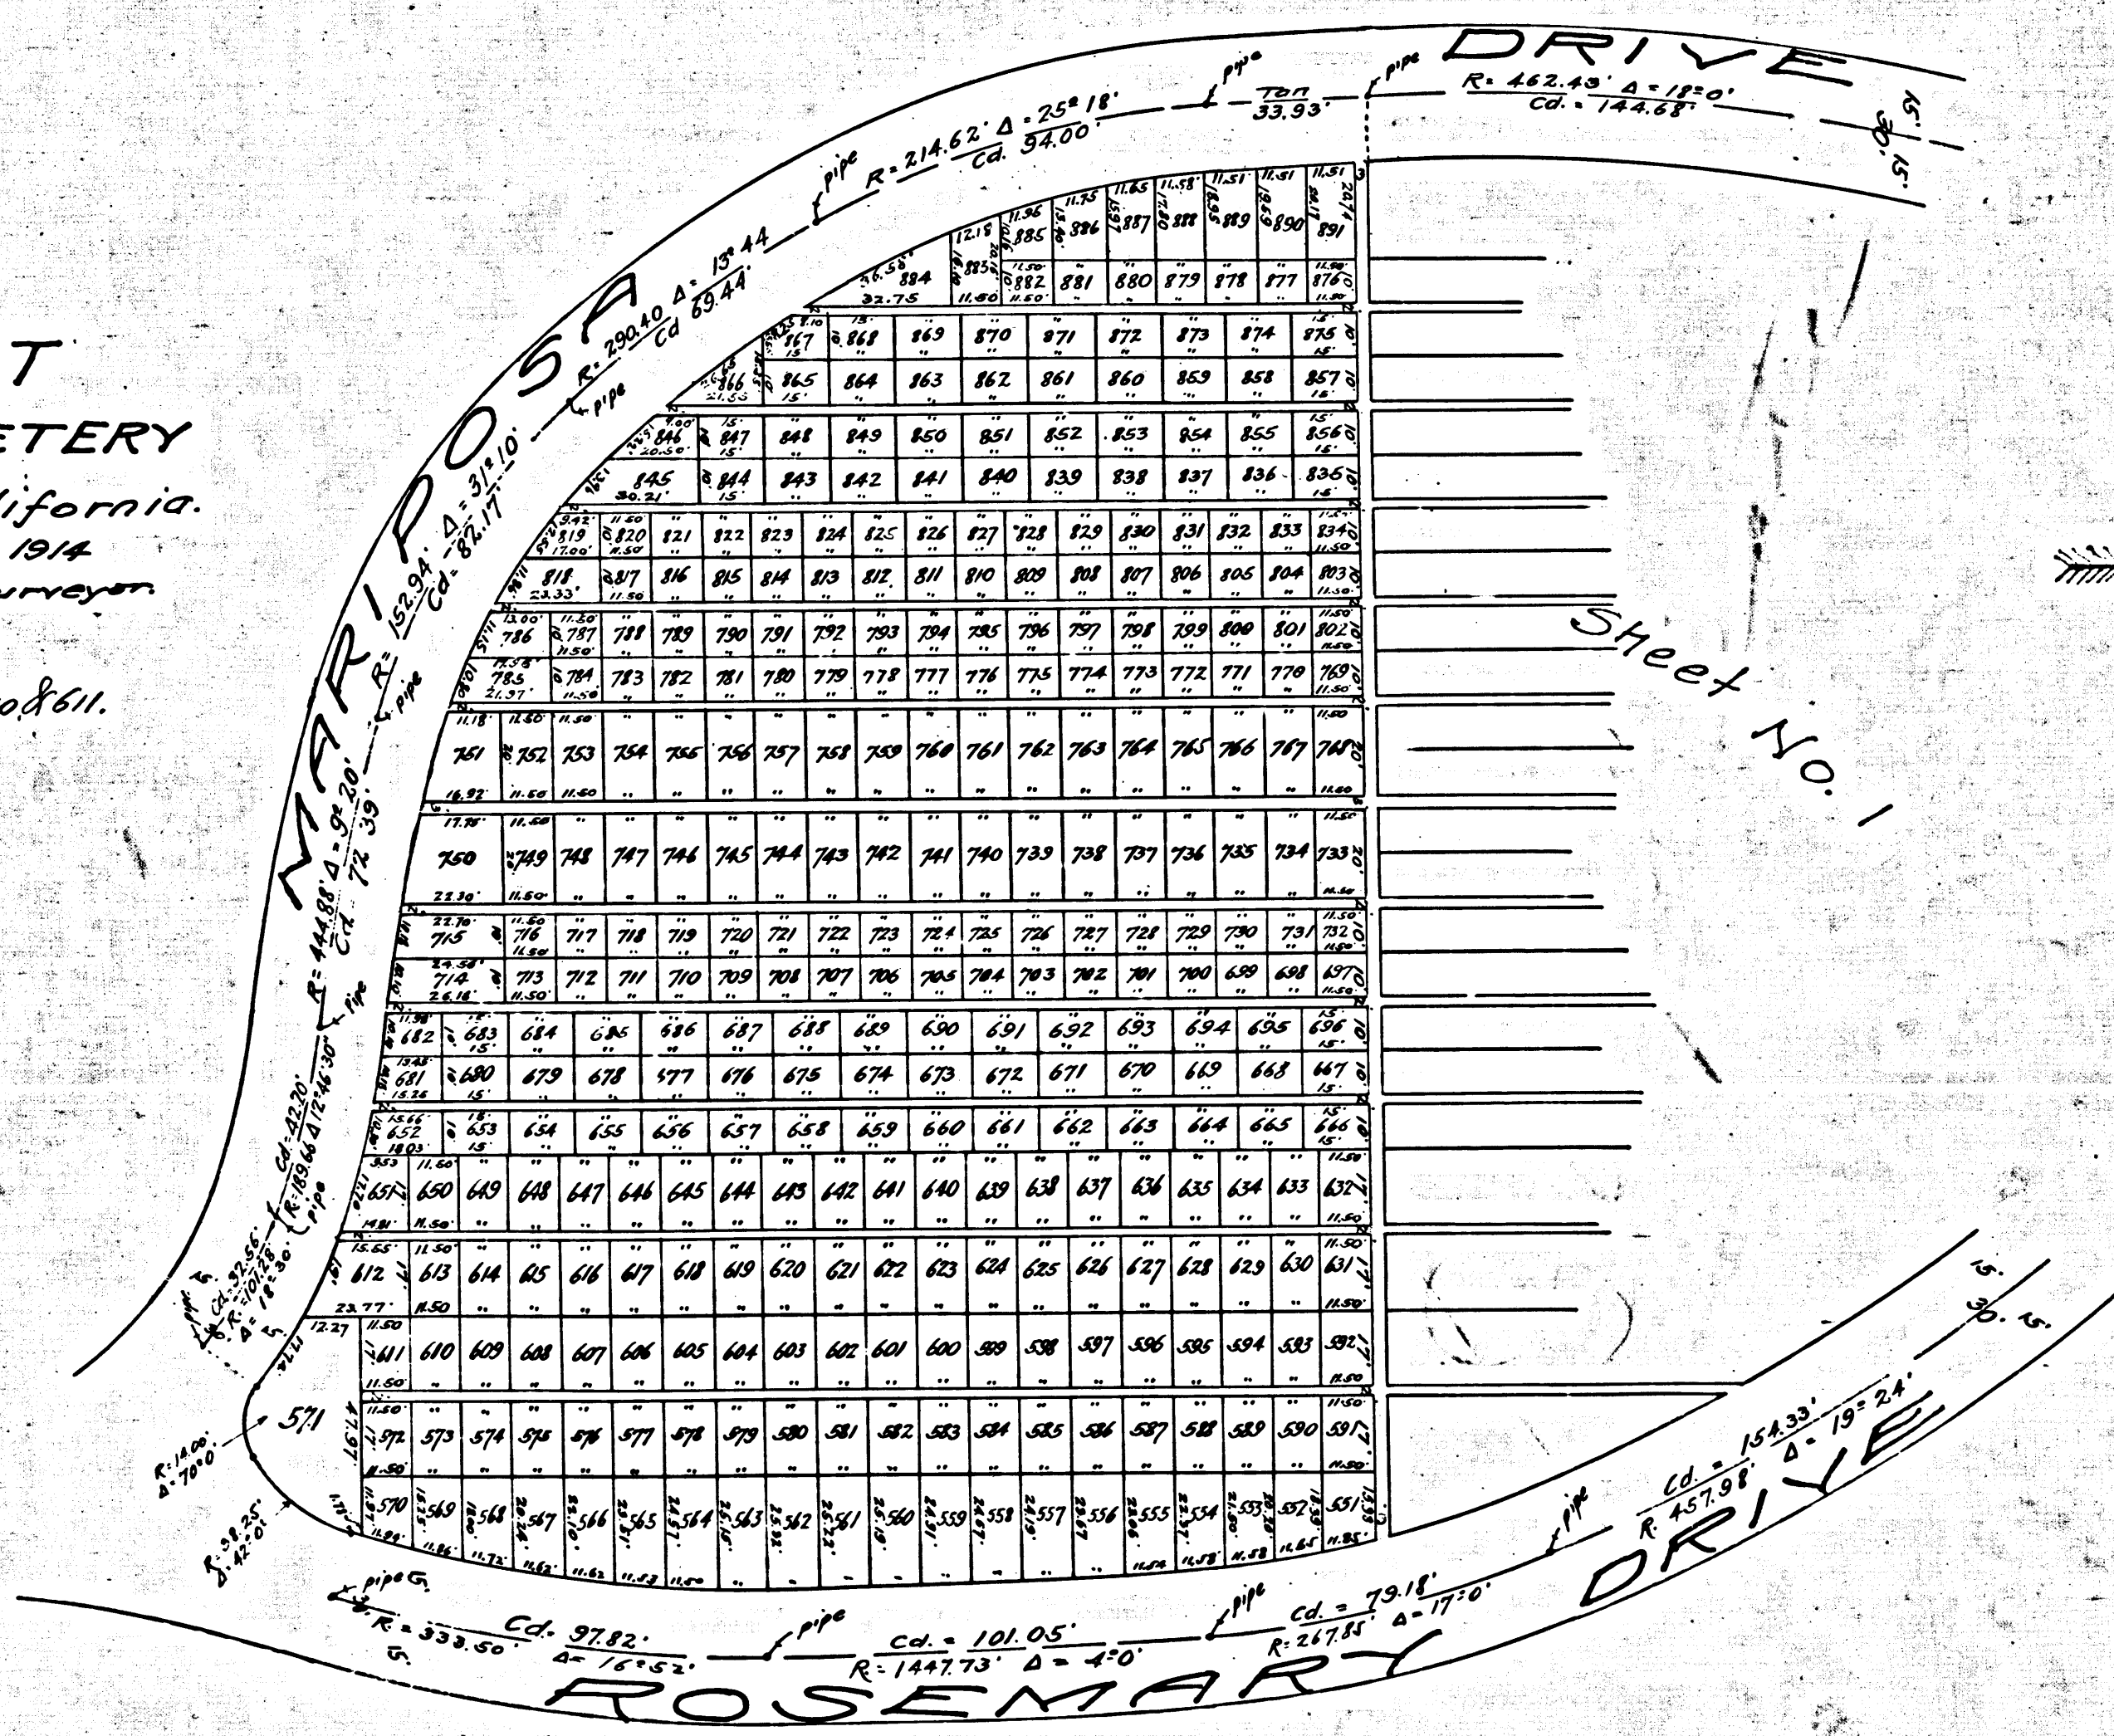

Corrected  
Sheet No. 2

# LARAMADA PLOT

IN THE  
**INGLEWOOD PARK CEMETERY**  
in the  
County of Los Angeles, State of California.

Surveyed in Sept. 1914  
by V.J. Rowan, Surveyor  
FB. 362:2

Note: This map corrects the numbers of Lots 610 & 611.

Recorders No 322.  
Filed Oct 19, 1914.

R.F. 322

Blue Line Print on Cloth