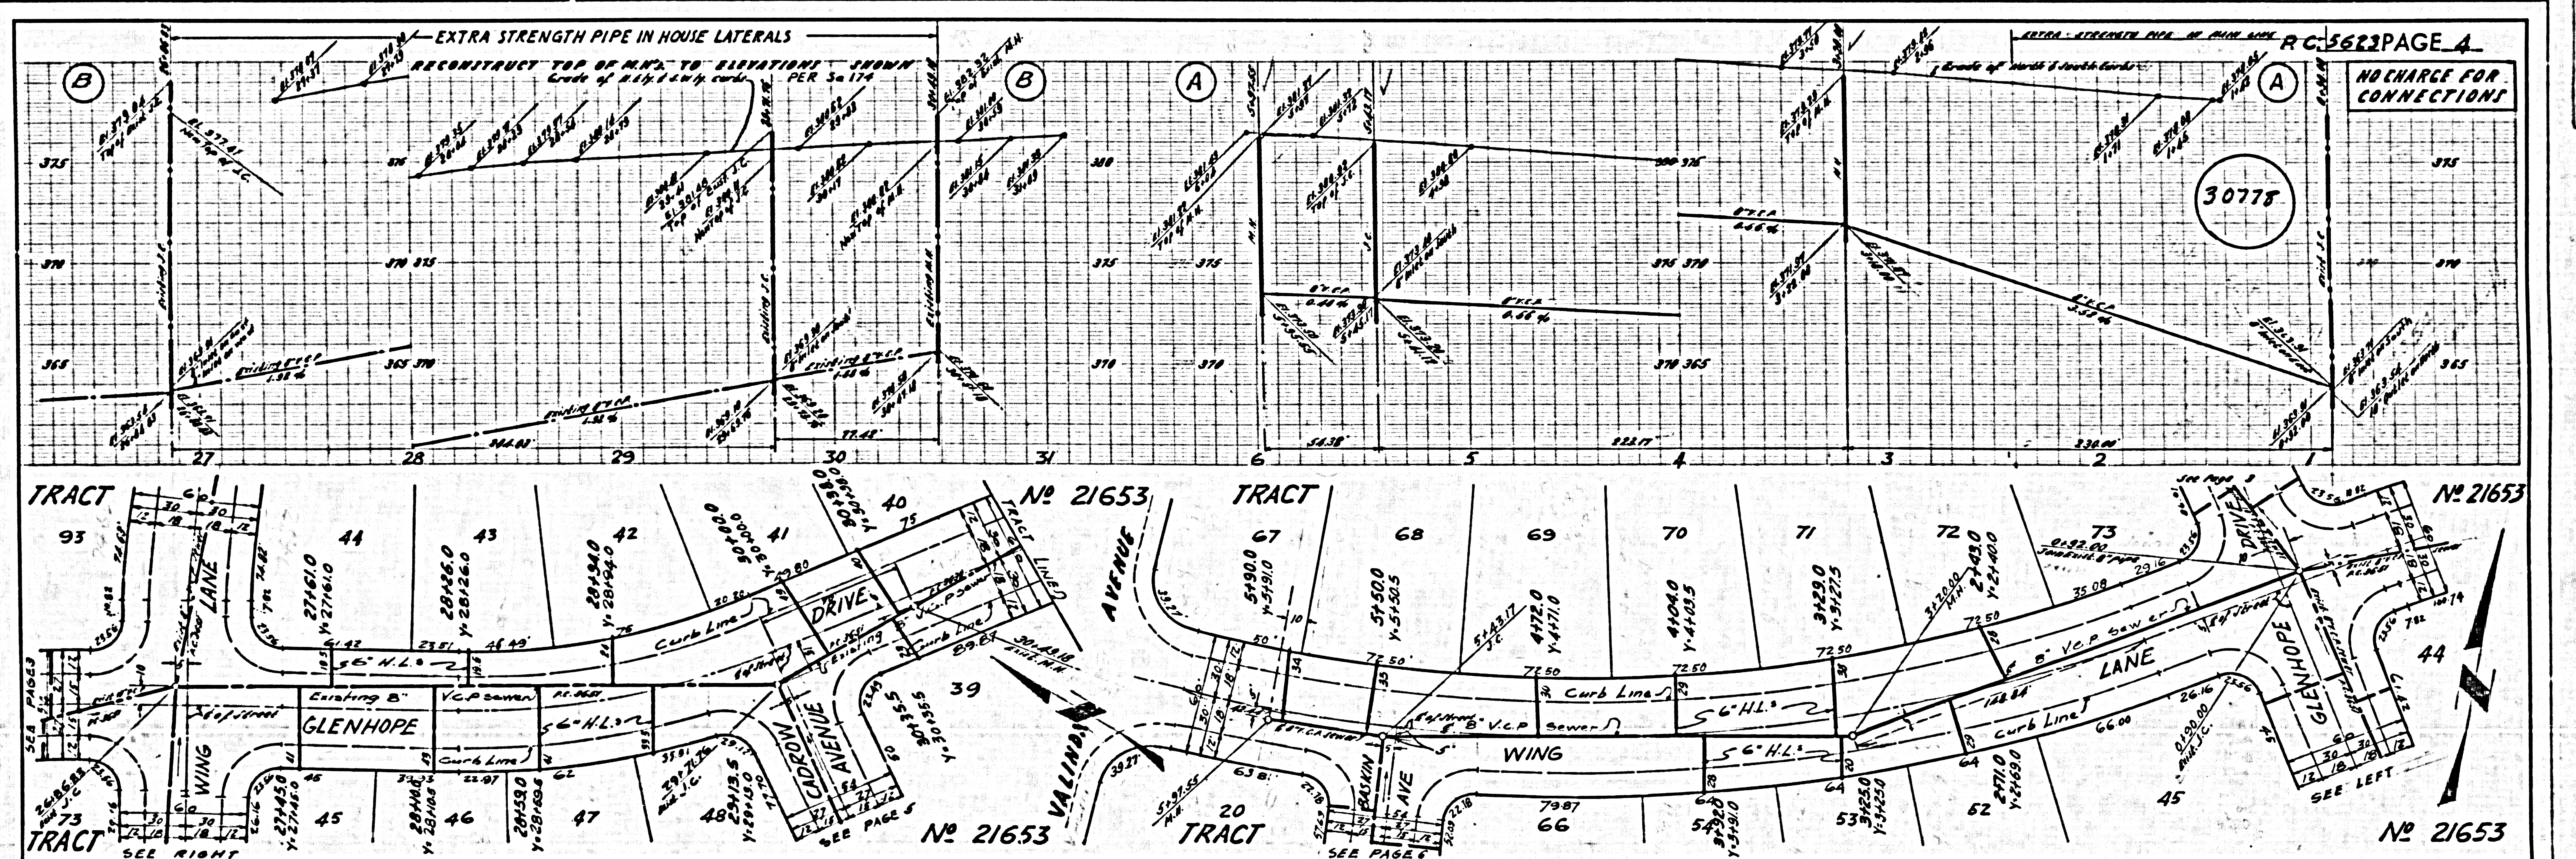

**BENCH MARK: S.G. 1630**  
 In Angeles County road Sept. 24, 1926  
 at S.E. corner of Anac Road (Valencia  
 Avenue 1.40' S. and 270' W. of E intersection  
 Puente Quad. ELEV. 372.520 1855 M.

**INDEX MAP**  
 SCALE: 1" = 600'  
 TRACT NO. 21653  
 P.C. 5623

NO CHARGE FOR CONNECTIONS

30781