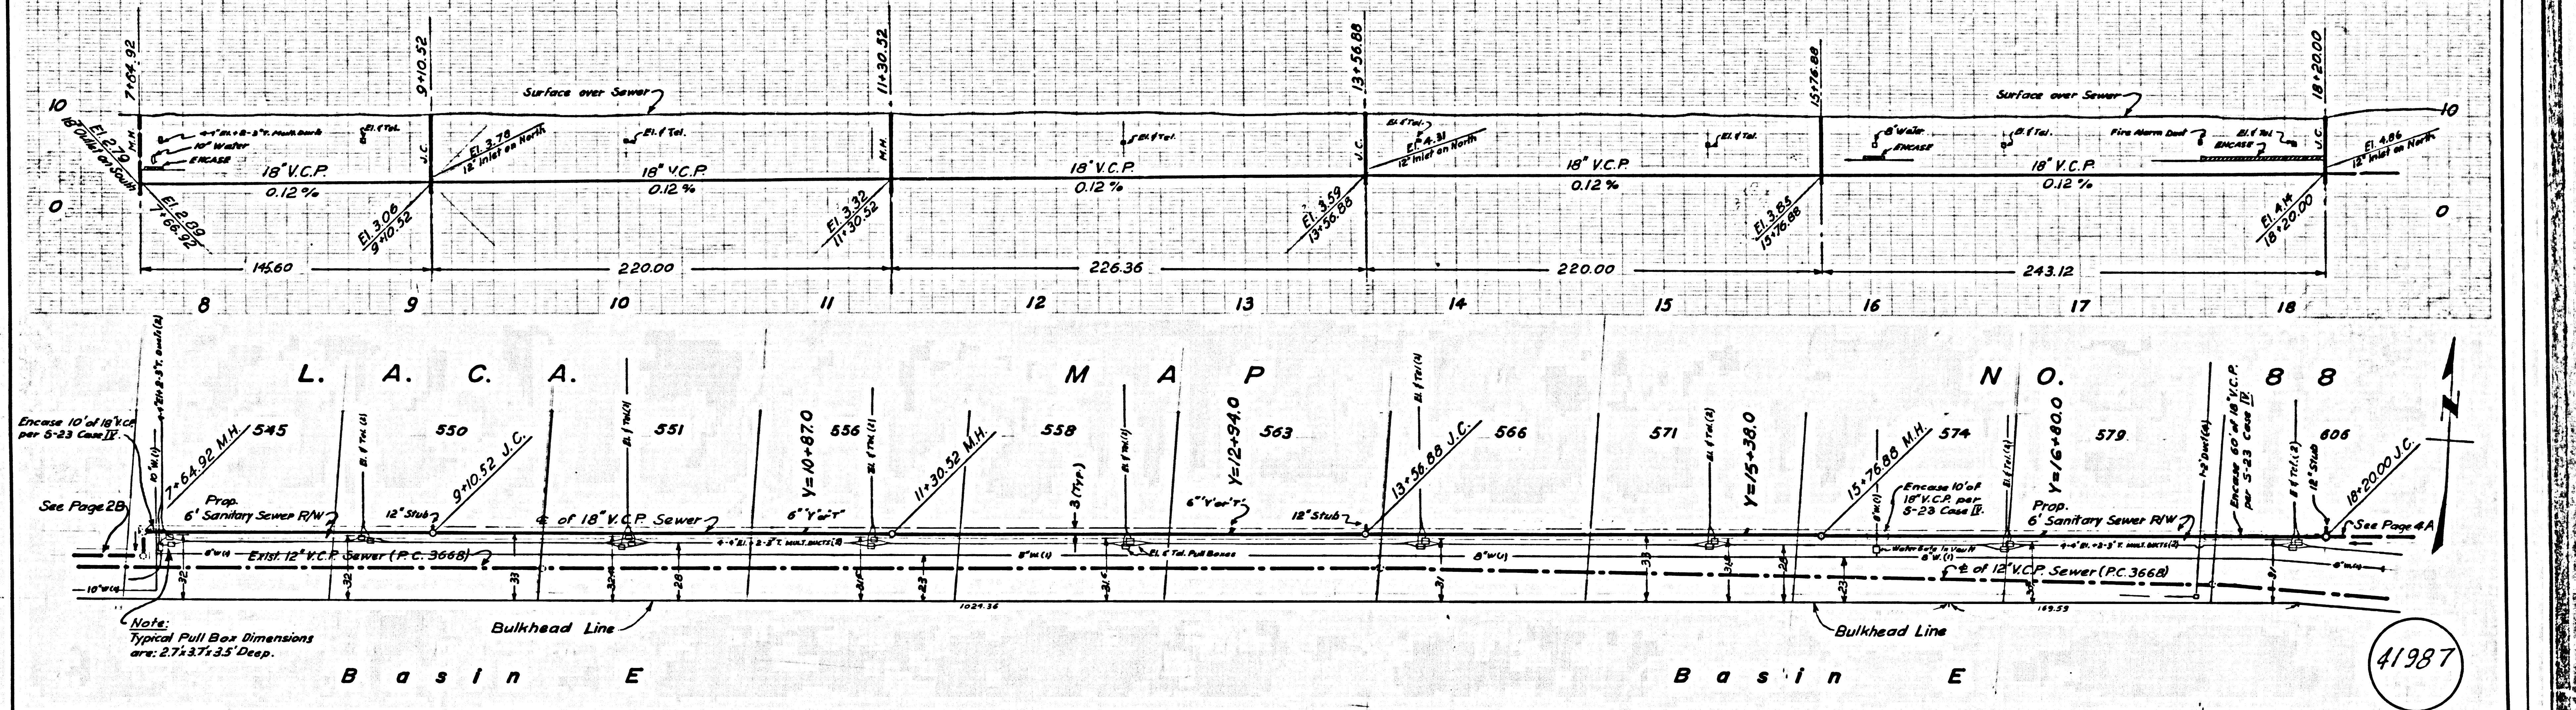

DOUBLE SCALE

PROFILE SCALE
Horiz. 1" = 40'
Vert. 1" = 8'

41987

DOUBLE SCALE

PROFILE SCALE
Horiz. 1" = 40'
Vert. 1" = 8'

41988