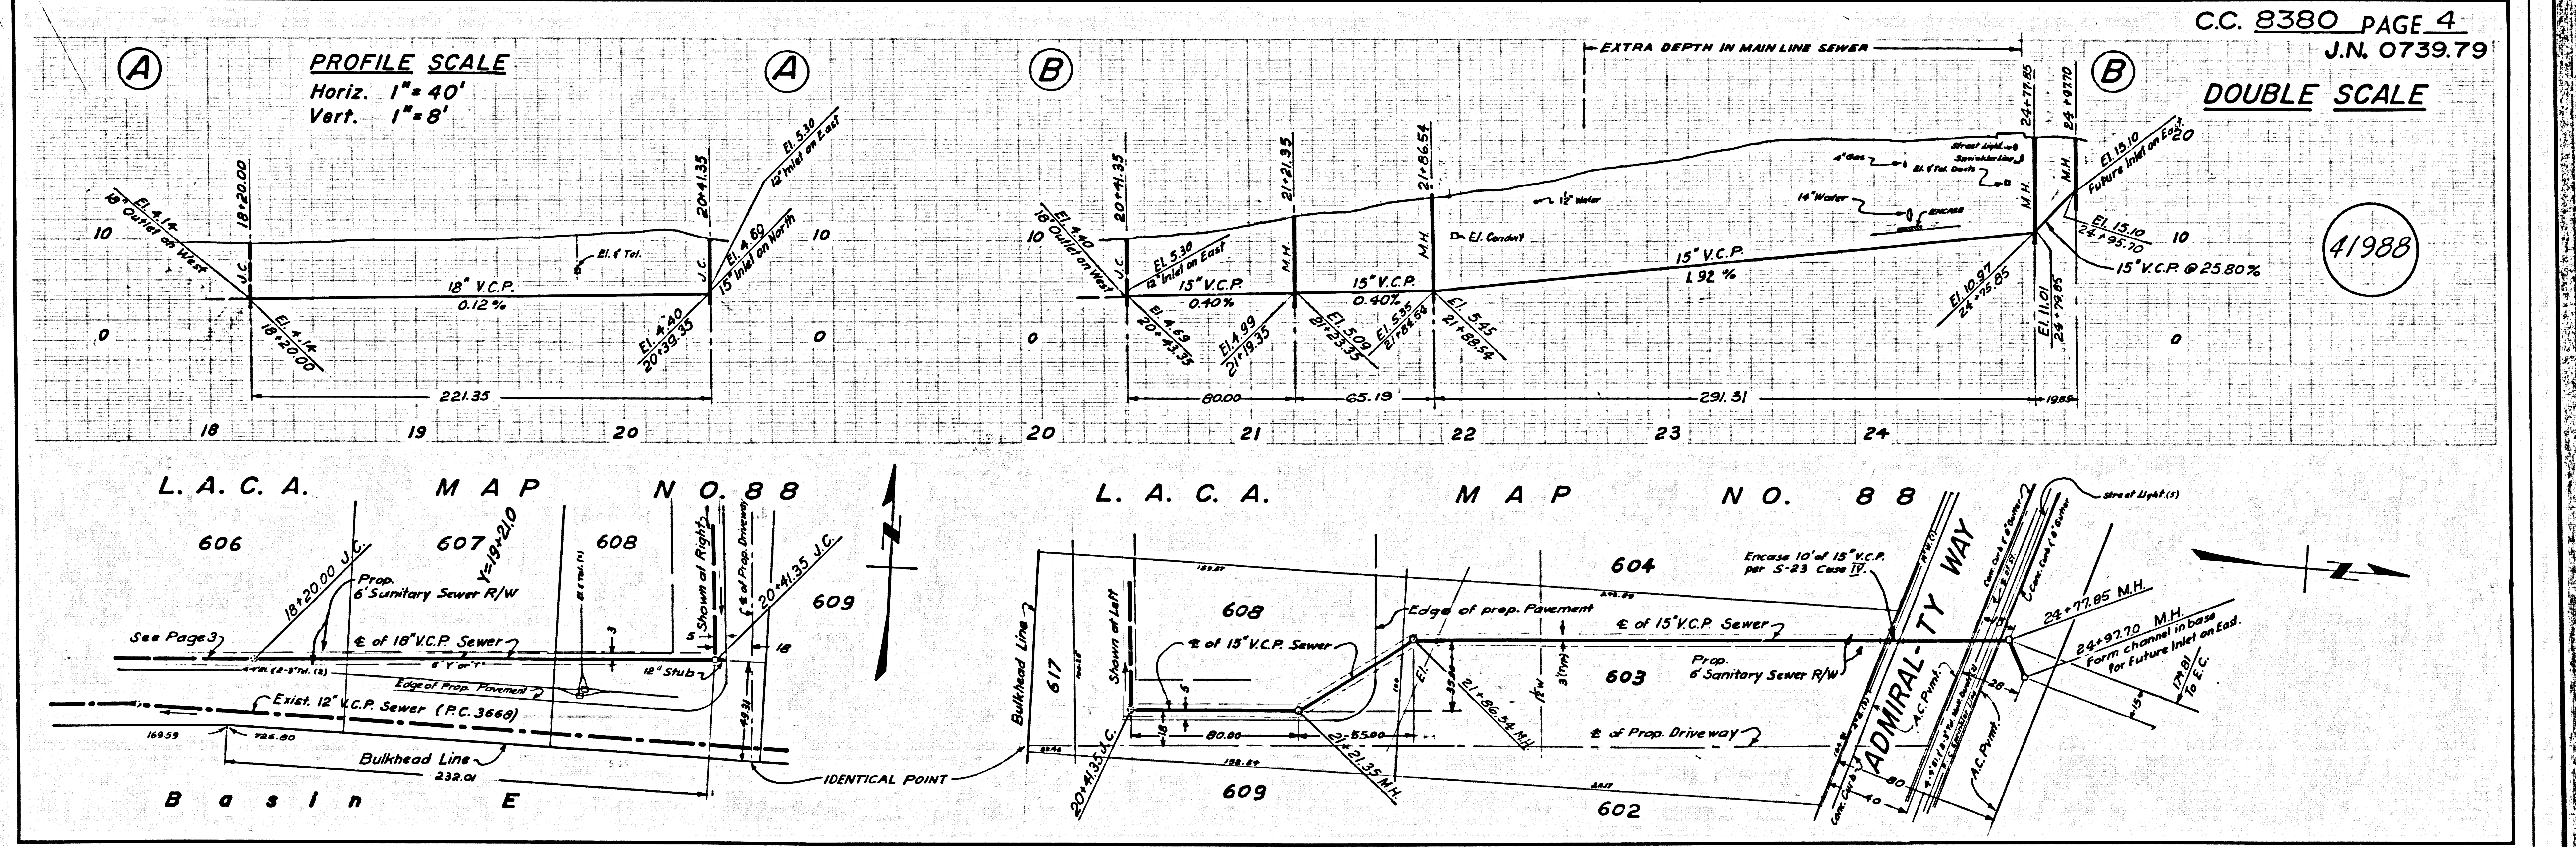

DOUBLE SCALE

PROFILE SCALE
Horiz. 1" = 40'
Vert. 1" = 8'

41987

DOUBLE SCALE

PROFILE SCALE
Horiz. 1" = 40'
Vert. 1" = 8'

41988