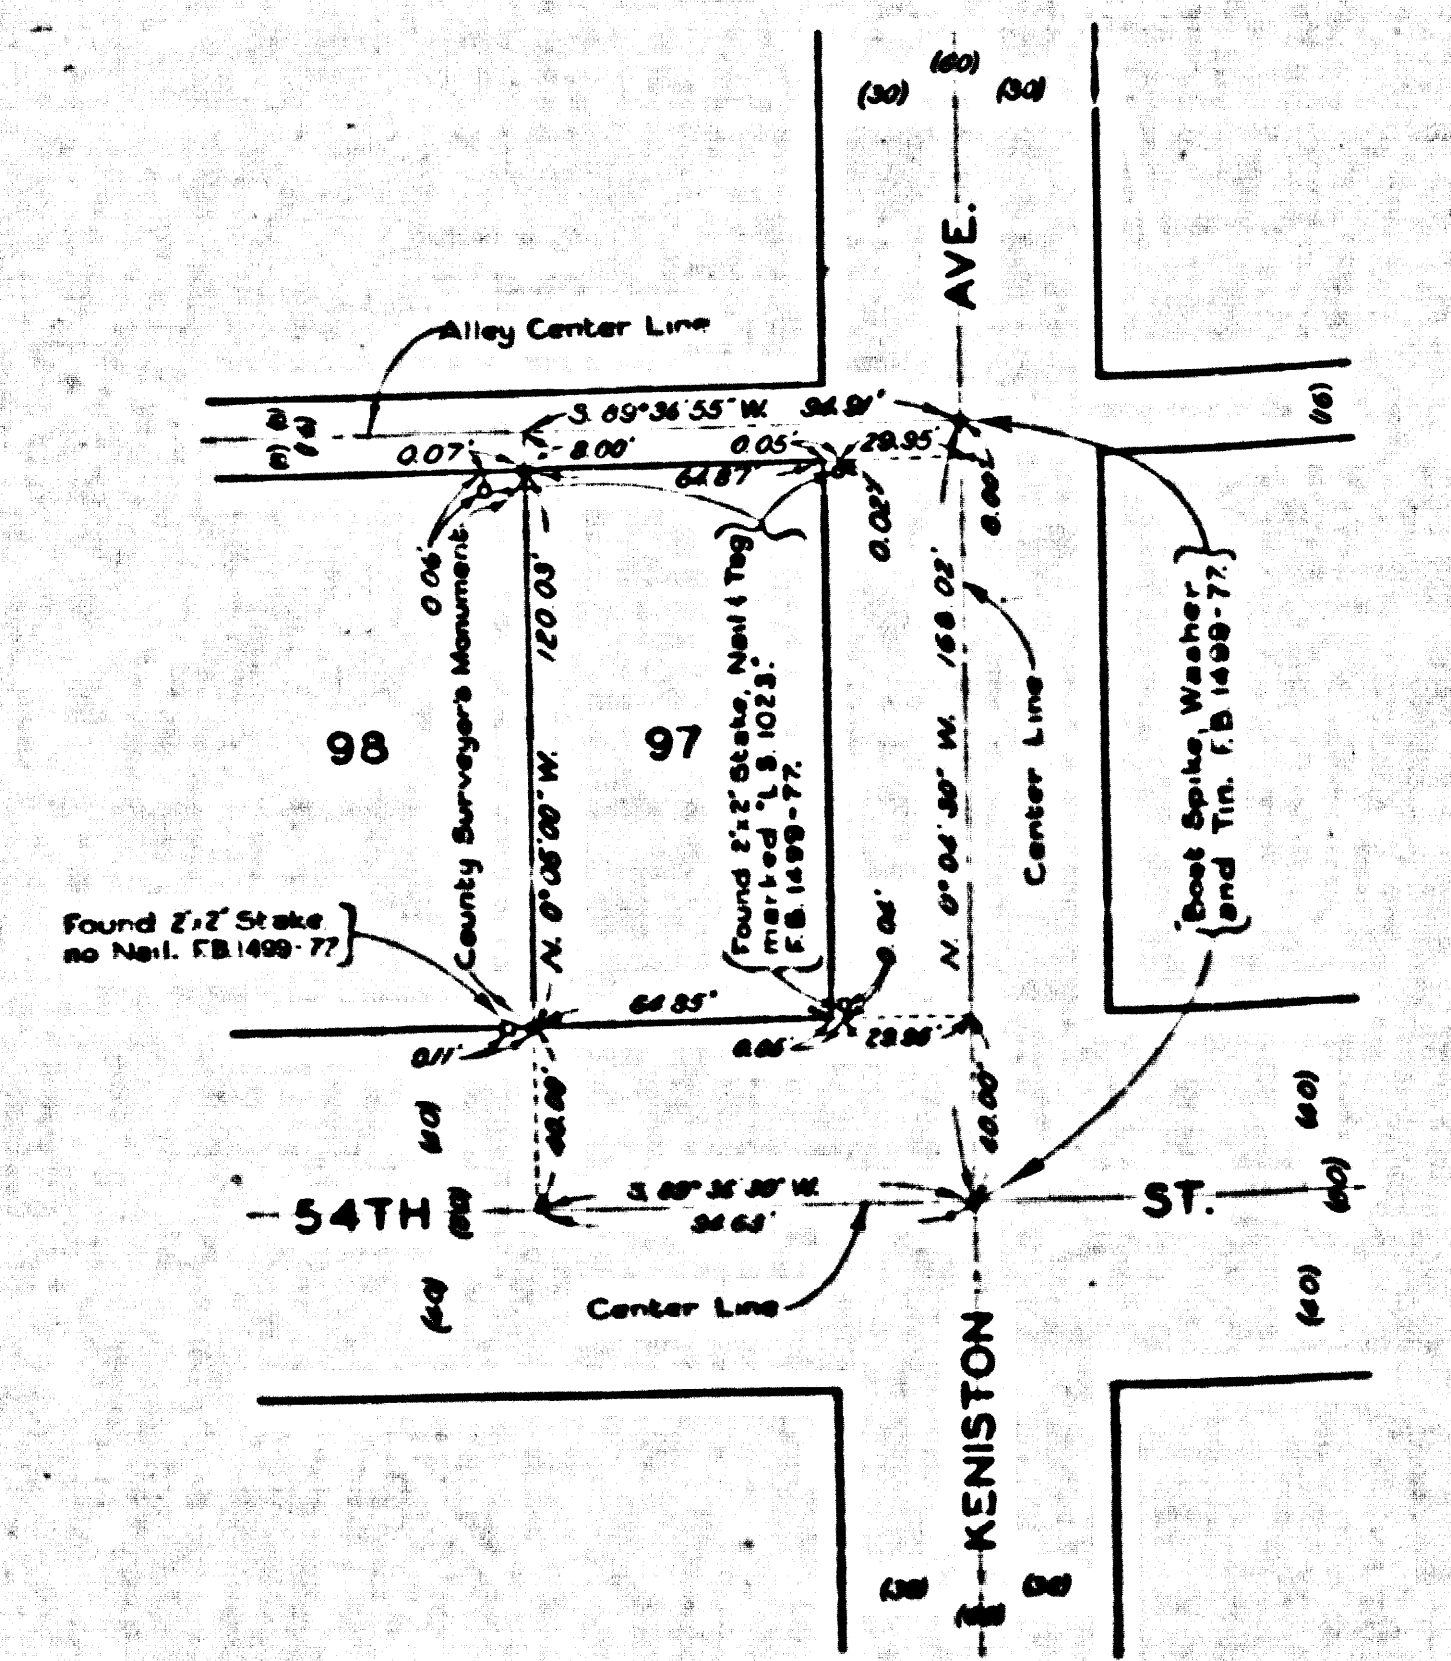

CONVALL SURVEYORS MAP NO. B-5082

CONVALL SURVEYORS MAP NO. B-5082

DETAIL NOT TO SCALE

MARGINAL MAP
SHOWING
IMPROVEMENTS AND TOPOGRAPHY

SCALE: 1 INCH=10 FEET
FIELD WORK BY... J. H. CUNDERSON
OFFICE WORK BY... R. L. RATZ
CHECKED BY... K. R. MAPHERSON

DATUM - MEAN SEA LEVEL
ELEVATIONS SHOWN HEREON ARE BASED UPON B.M. 040
(L.B. 558-48) THE ELEVATION OF WHICH WAS DETERMINED FROM L.A. CITY DATUM CORRECTED TO STD. U.S.G.S. DATUM. SEE L.B. 539-2.

CSB-2085
A2 OF A2