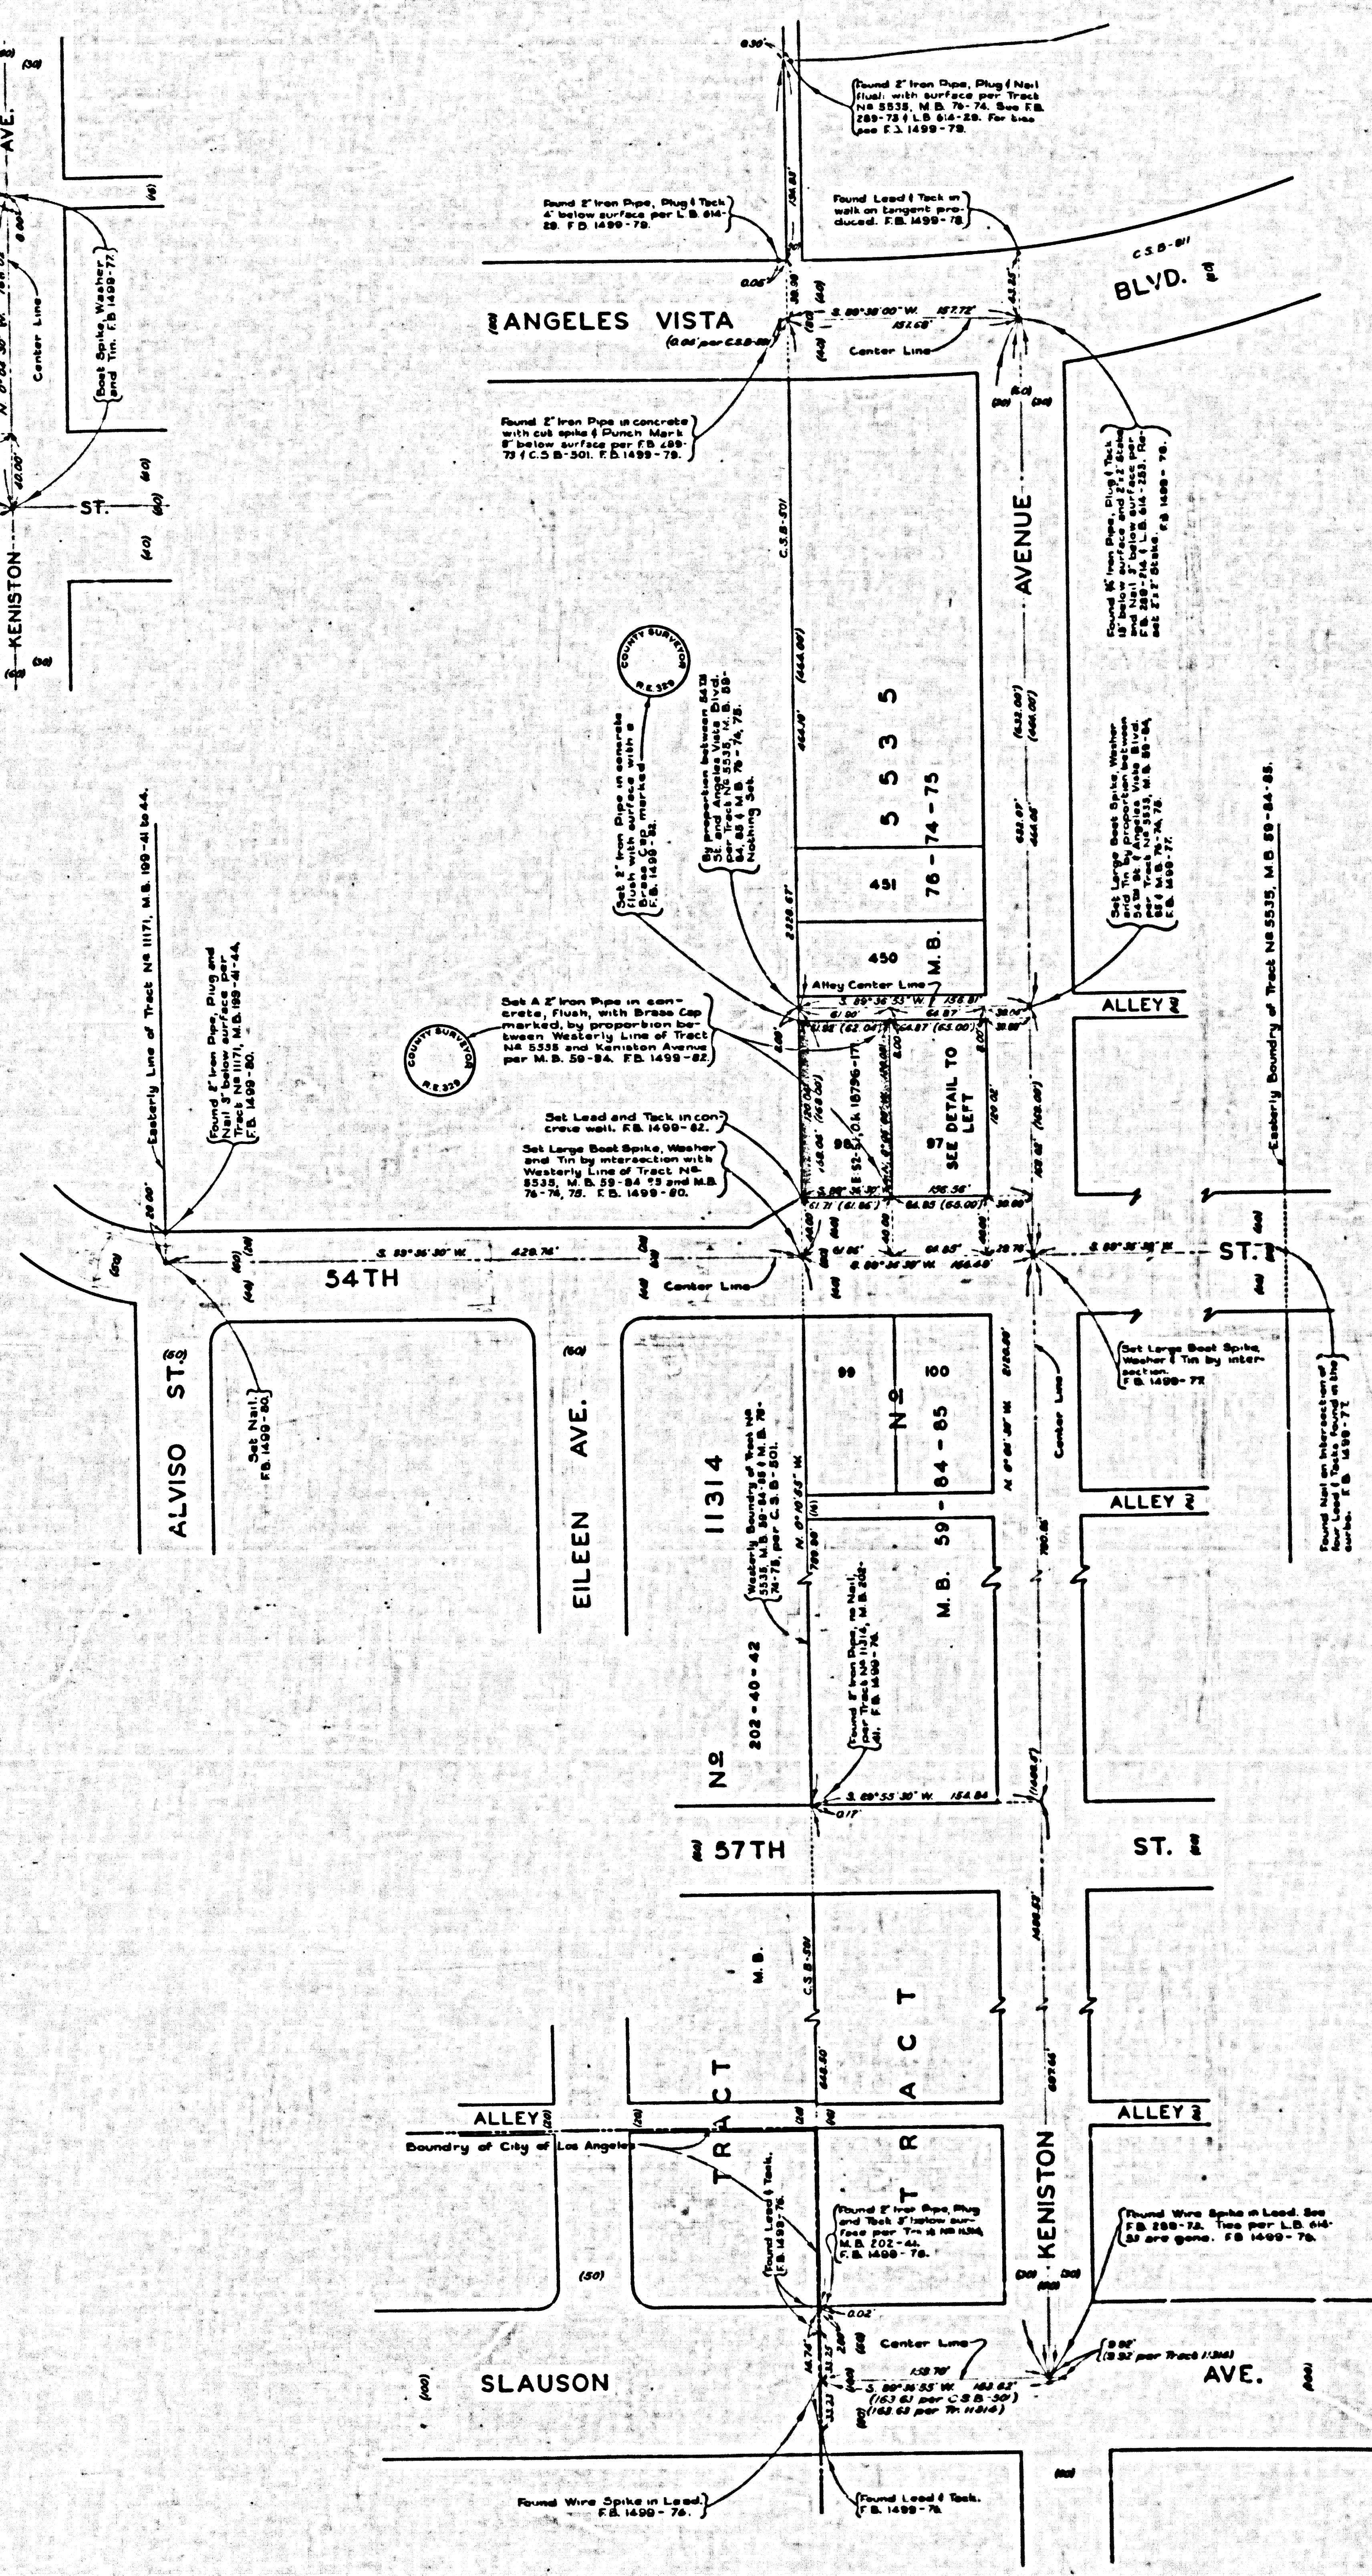

DETAIL
NOT TO SCALE

MAP OF
LOS ANGELES COUNTY FIRE STATION SITE No 38
 COUNTY OF LOS ANGELES
 IN MAP OF THE
**CONSOLIDATED ANGELES-MESA COUNTY FIRE
 PROTECTION DISTRICT**
FIRE STATION SITE-ENGINE CO. NO. 38
 BEING LOT 98 - TRACT NO. 5535 - M. B. 59 - 84, 85
 COUNTY SURVEYORS MAP No B-2085
 SCALE - 1 INCH = 50 FT.

JOB NUMBER 844
C. E. ARNOLD-COUNTY SURVEYOR
 SURVEYED... JANUARY, 1948
 SURVEYED ON REQUEST OF THE COUNTY
 FORESTER AND FIRE WARDEN UNDER SEC.
 79 ORD. 4099 BY LETTER DATED SEPT.
 18, 1947 AND AS AUTHORIZED BY THE
 BOARD OF SUPERVISORS IN THEIR ORDER OF
 JANUARY, 13, 1930
 BEARINGS ARE BASED ON THE BEARING OF
 THE WESTERLY LINE OF TRACT NO. 5535
 M. B. 59-84-85 AS SHOWN ON C.S.B-501
 F.B. 1499-75-95.
 FIELD WORK BY... M. W. GUNDERSON
 OFFICE WORK BY... R. L. RATZ
 CHECKED BY... K. R. MAPHERSON