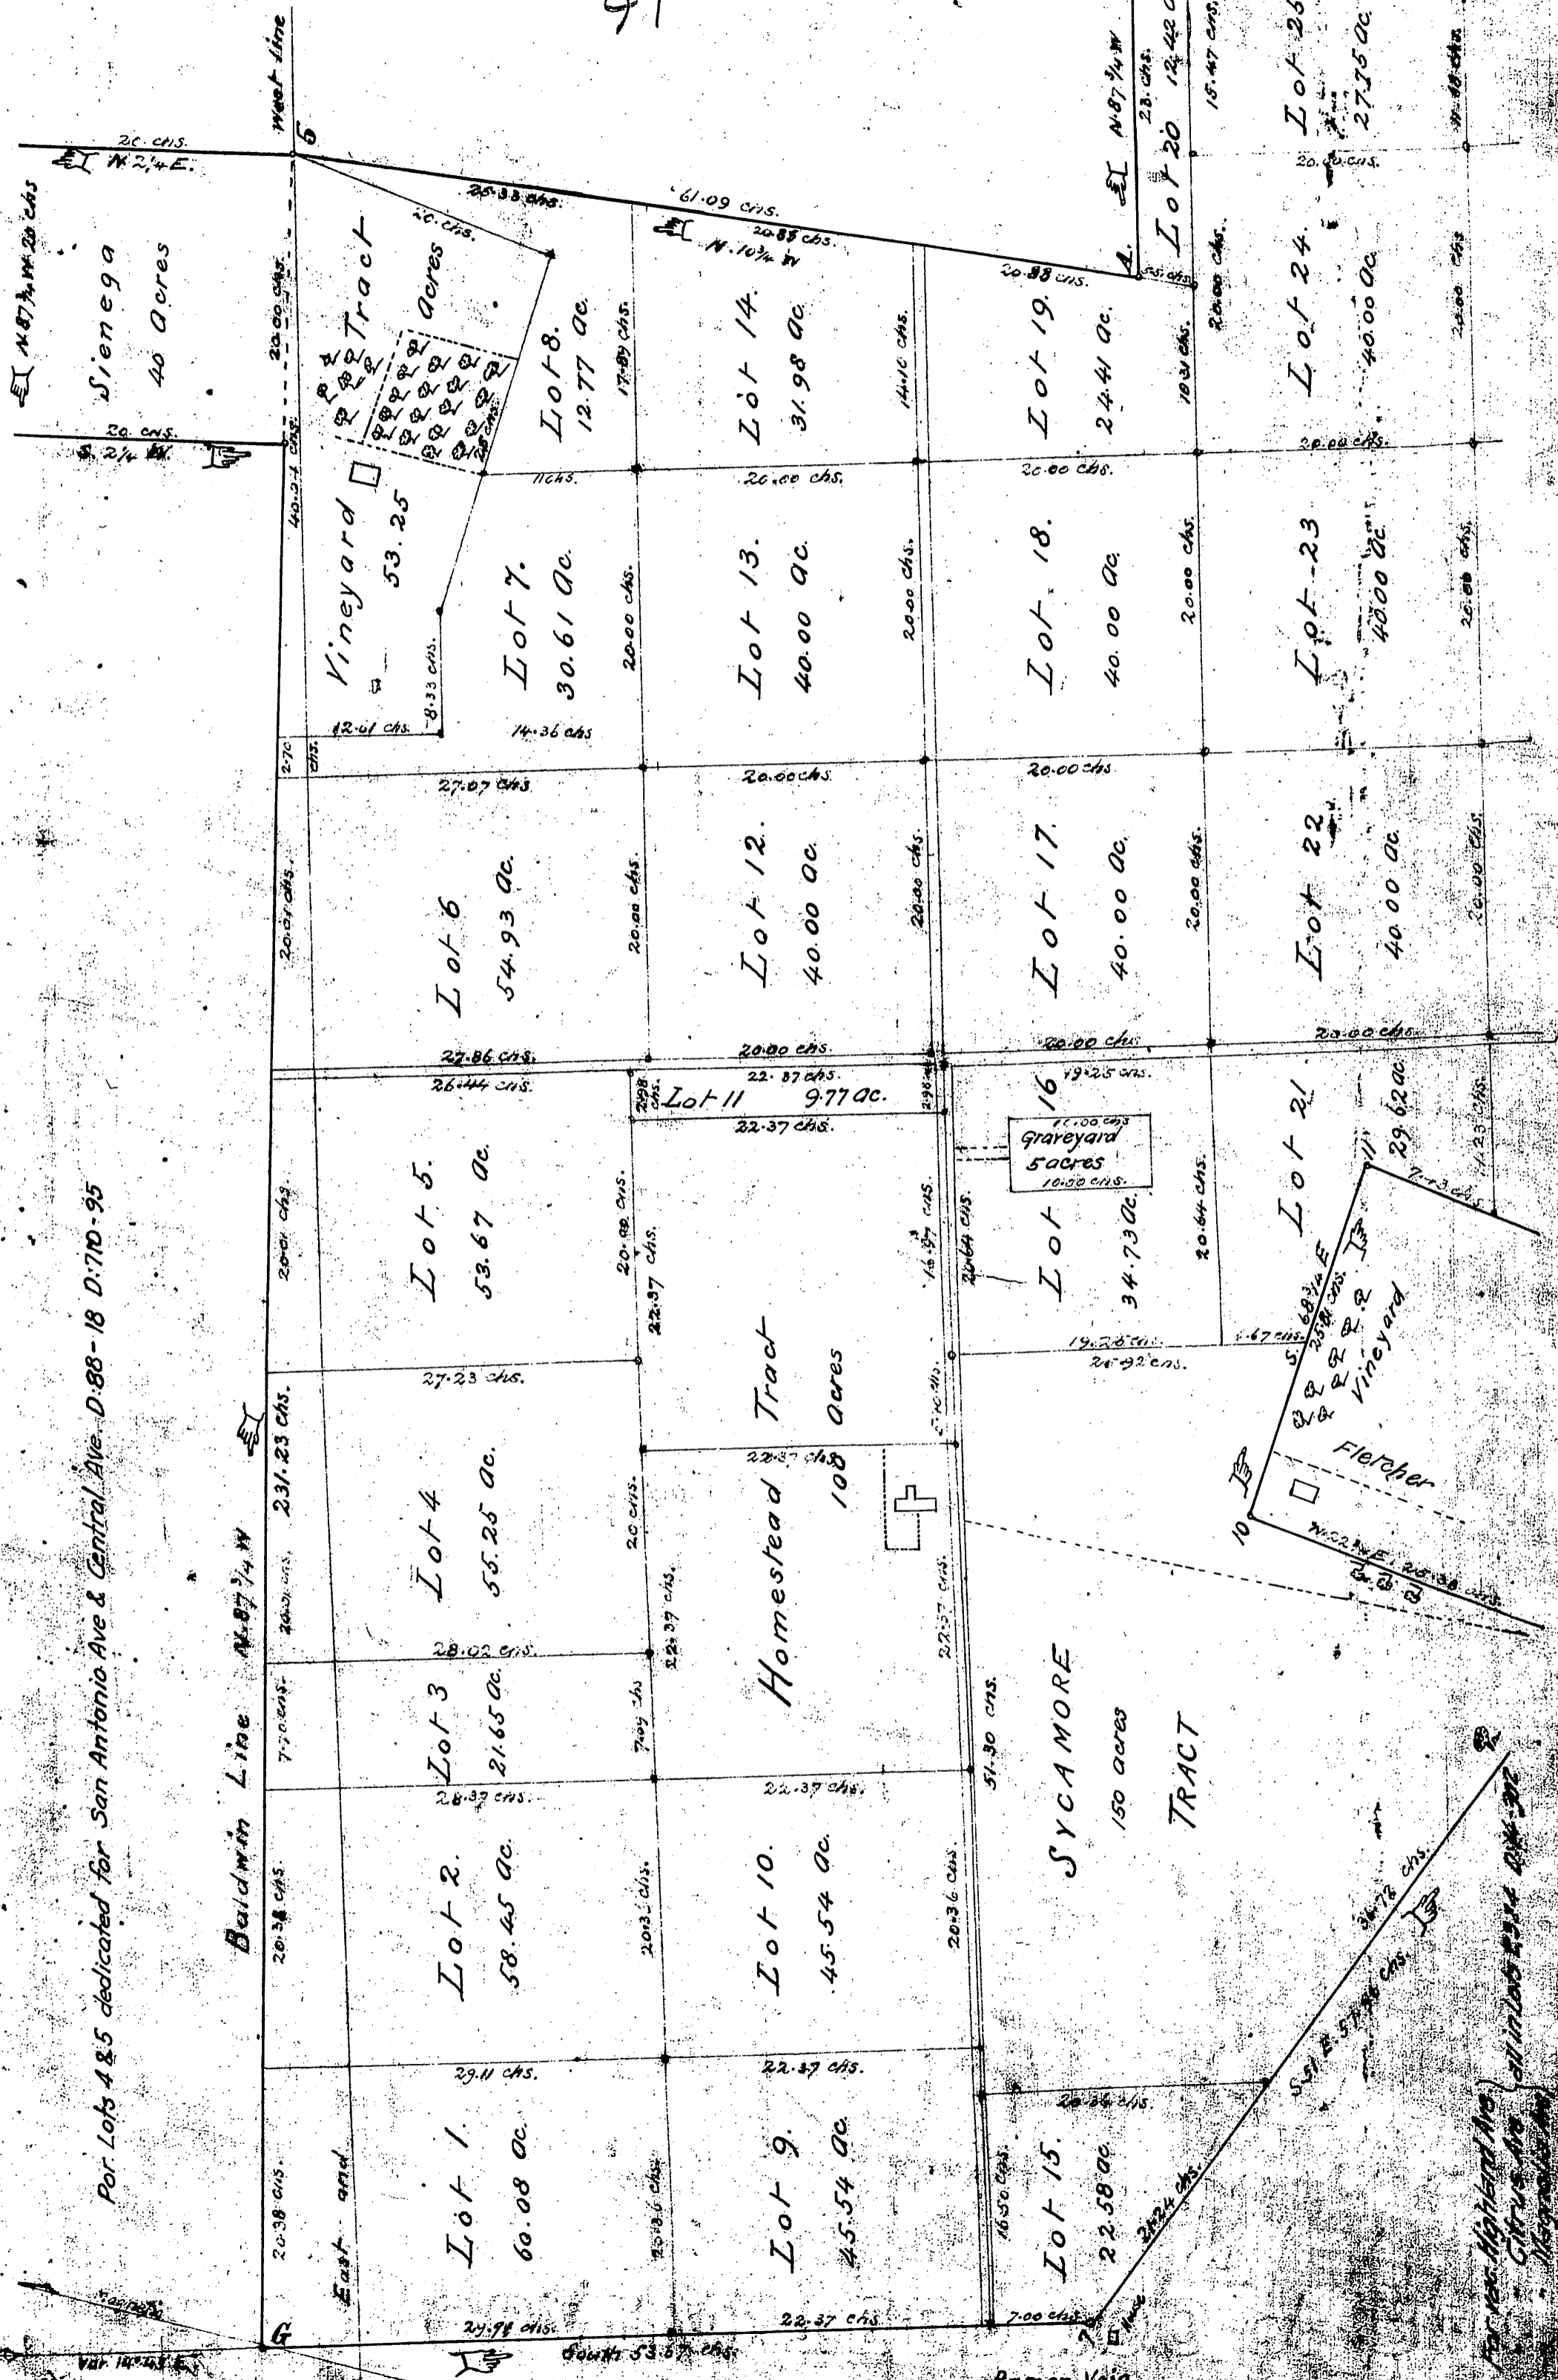

DM 34-4
97

For Lots 4 & 5 dedicated for San Antonio Ave & Central Ave. D:88-18 D:710-95

Baldwin Line N 87 3/4 W

East and West Line

Vineyard Tract
53.25 Acres

Homestead Tract
108 Acres

SYCAMORE TRACT
150 acres

Graveyard
5 acres

Fletcher Vineyard

6

5

For new Highway Ave
Citrus Ave
Highway Ave

Ramon Vega