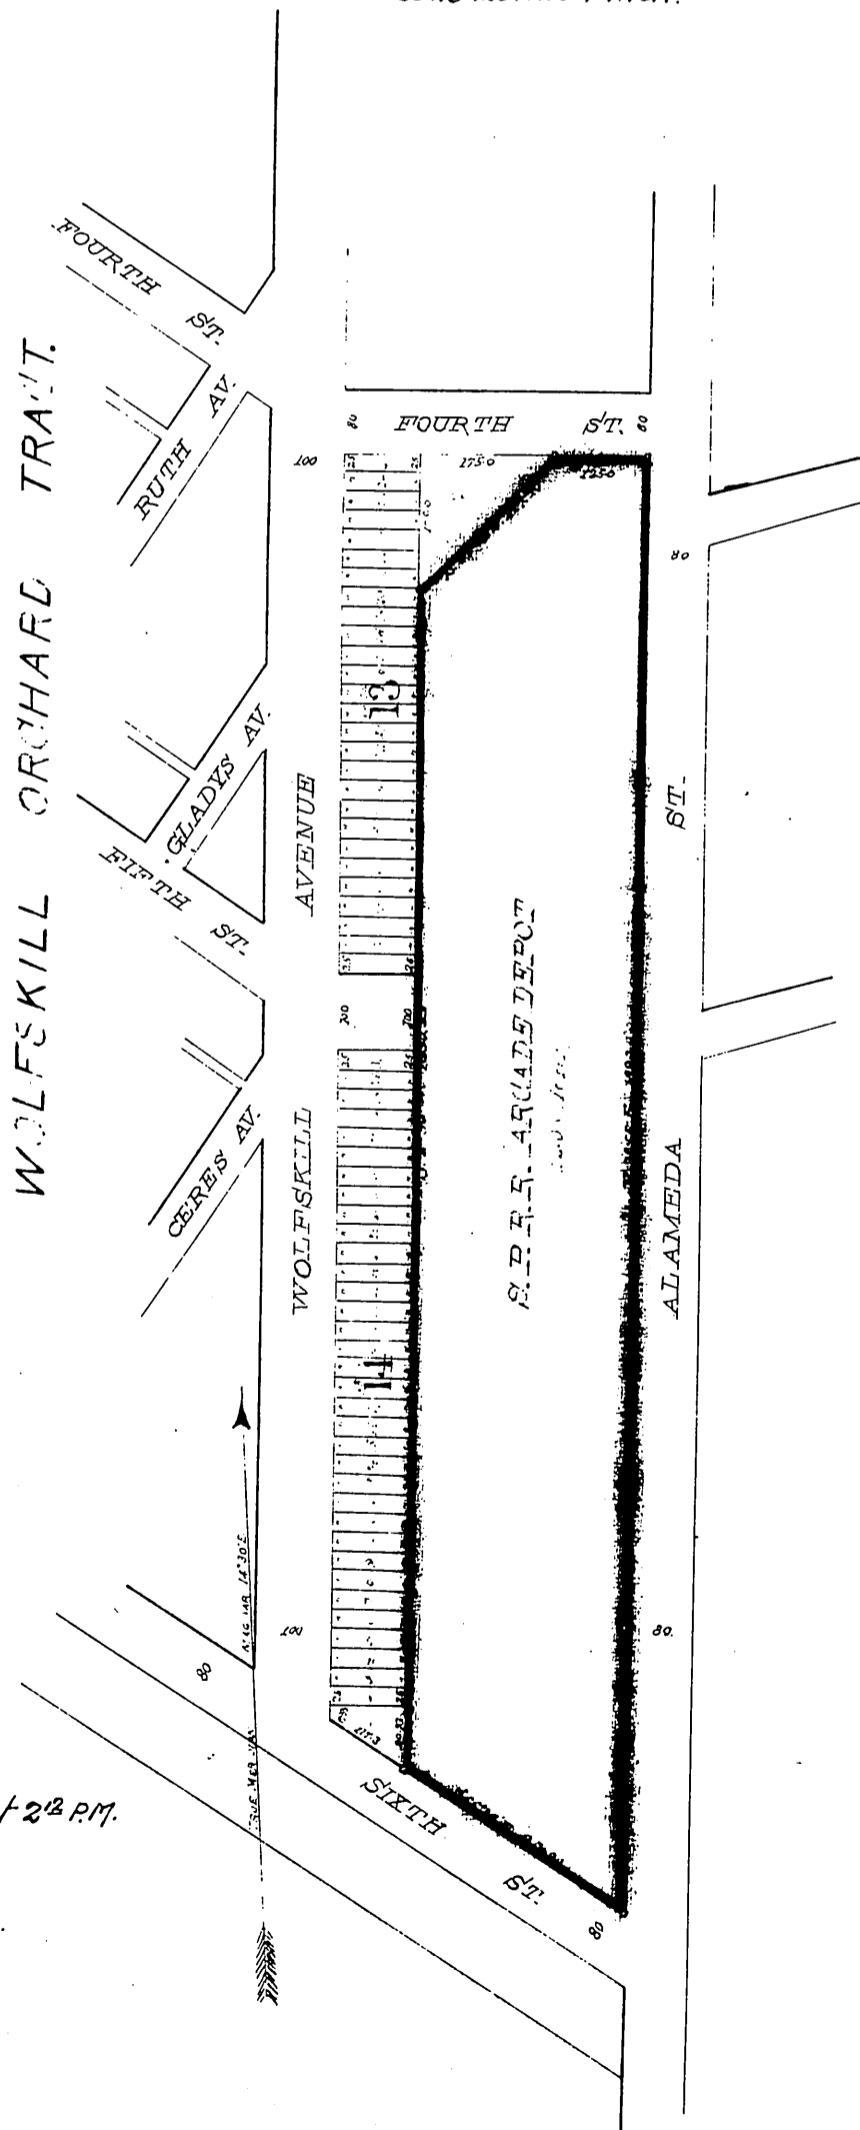

MAP OF THE  
S.P.R.R. Co.'s ARCADE DEPOT GROUNDS  
SITUATED ON THE

westerly side of Alameda Street, between  
Fourth and Sixth Streets, Los Angeles Cal, and  
being a portion of the Wolfskill Orchard Tract  
as per map of same recorded in Book 30, pa-  
ges 9 to 13, Miscellaneous Records, Los Angeles  
Co. Cal., being the property to be conveyed by  
J.W. Wolfskill and Mrs. Francisca Wolfskill de  
Shepard to the Southern Pacific R. R. Co.

scale 120 ft. to 1 inch.

Recorded Feb. 9<sup>th</sup> 1890, at 2<sup>12</sup> P.M.

at request of W.F. & Co.

copy  
1/11