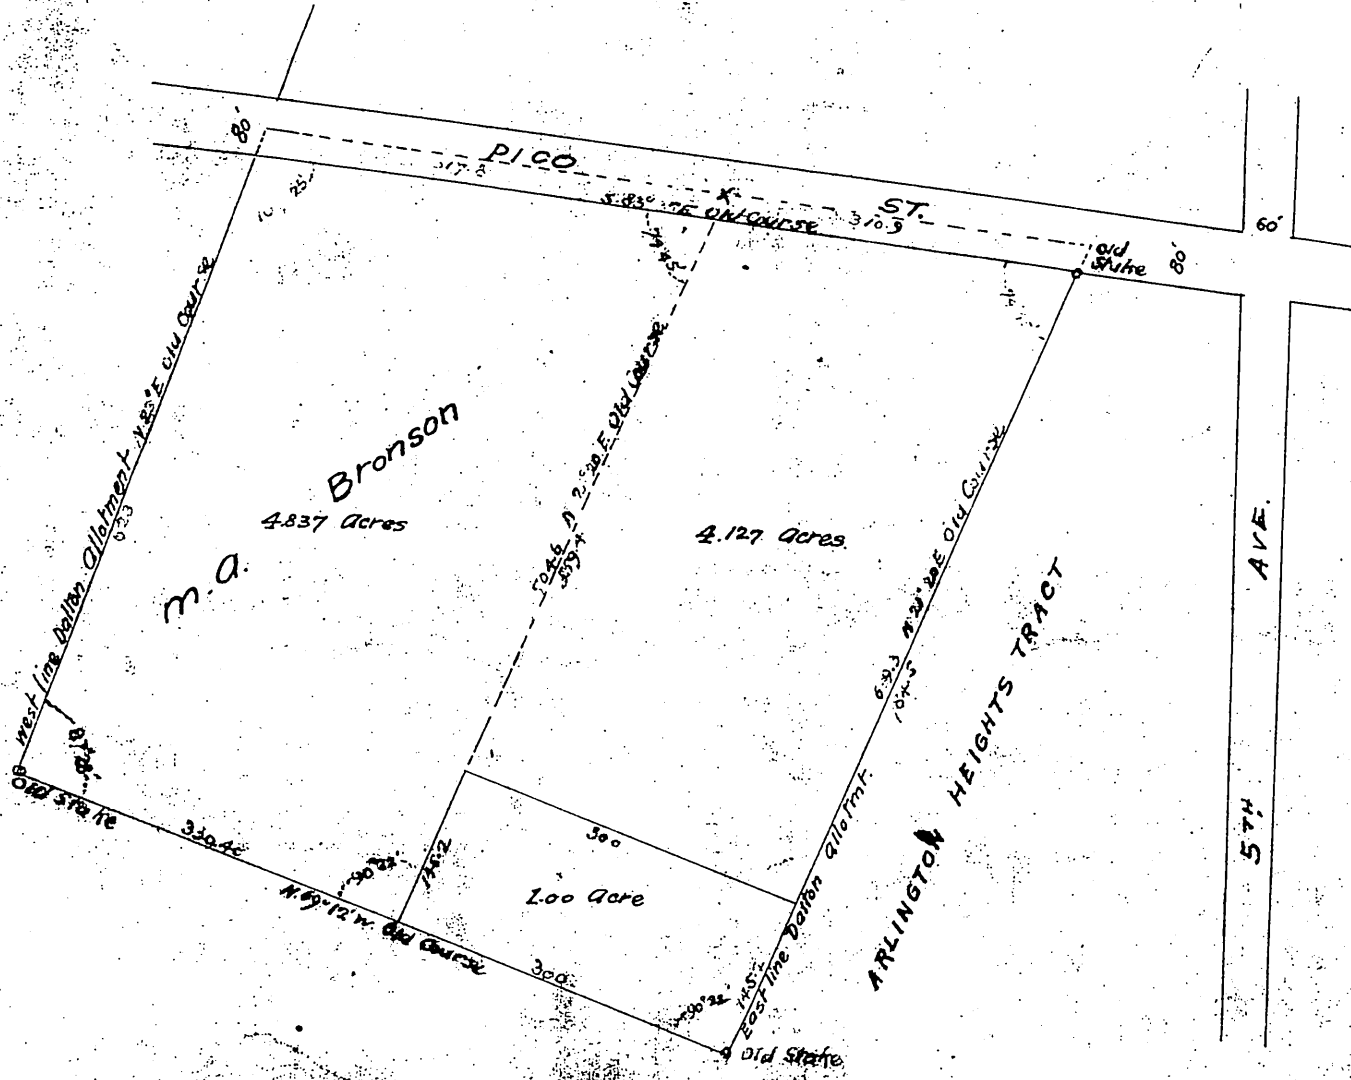

Plat showing a portion of the Elizabeth Dalton  
Allotment in the Rancho La Cienega, being  
9.964 Acres, lying south and adjoining Pico St.

Surveyed Aug. 1891, by  
L. Friel C.E.

Note: measurements extend to center of Pico Street.

Recorded August 27th 1891, at 12th P.M.  
at request of M.A. Bronson.