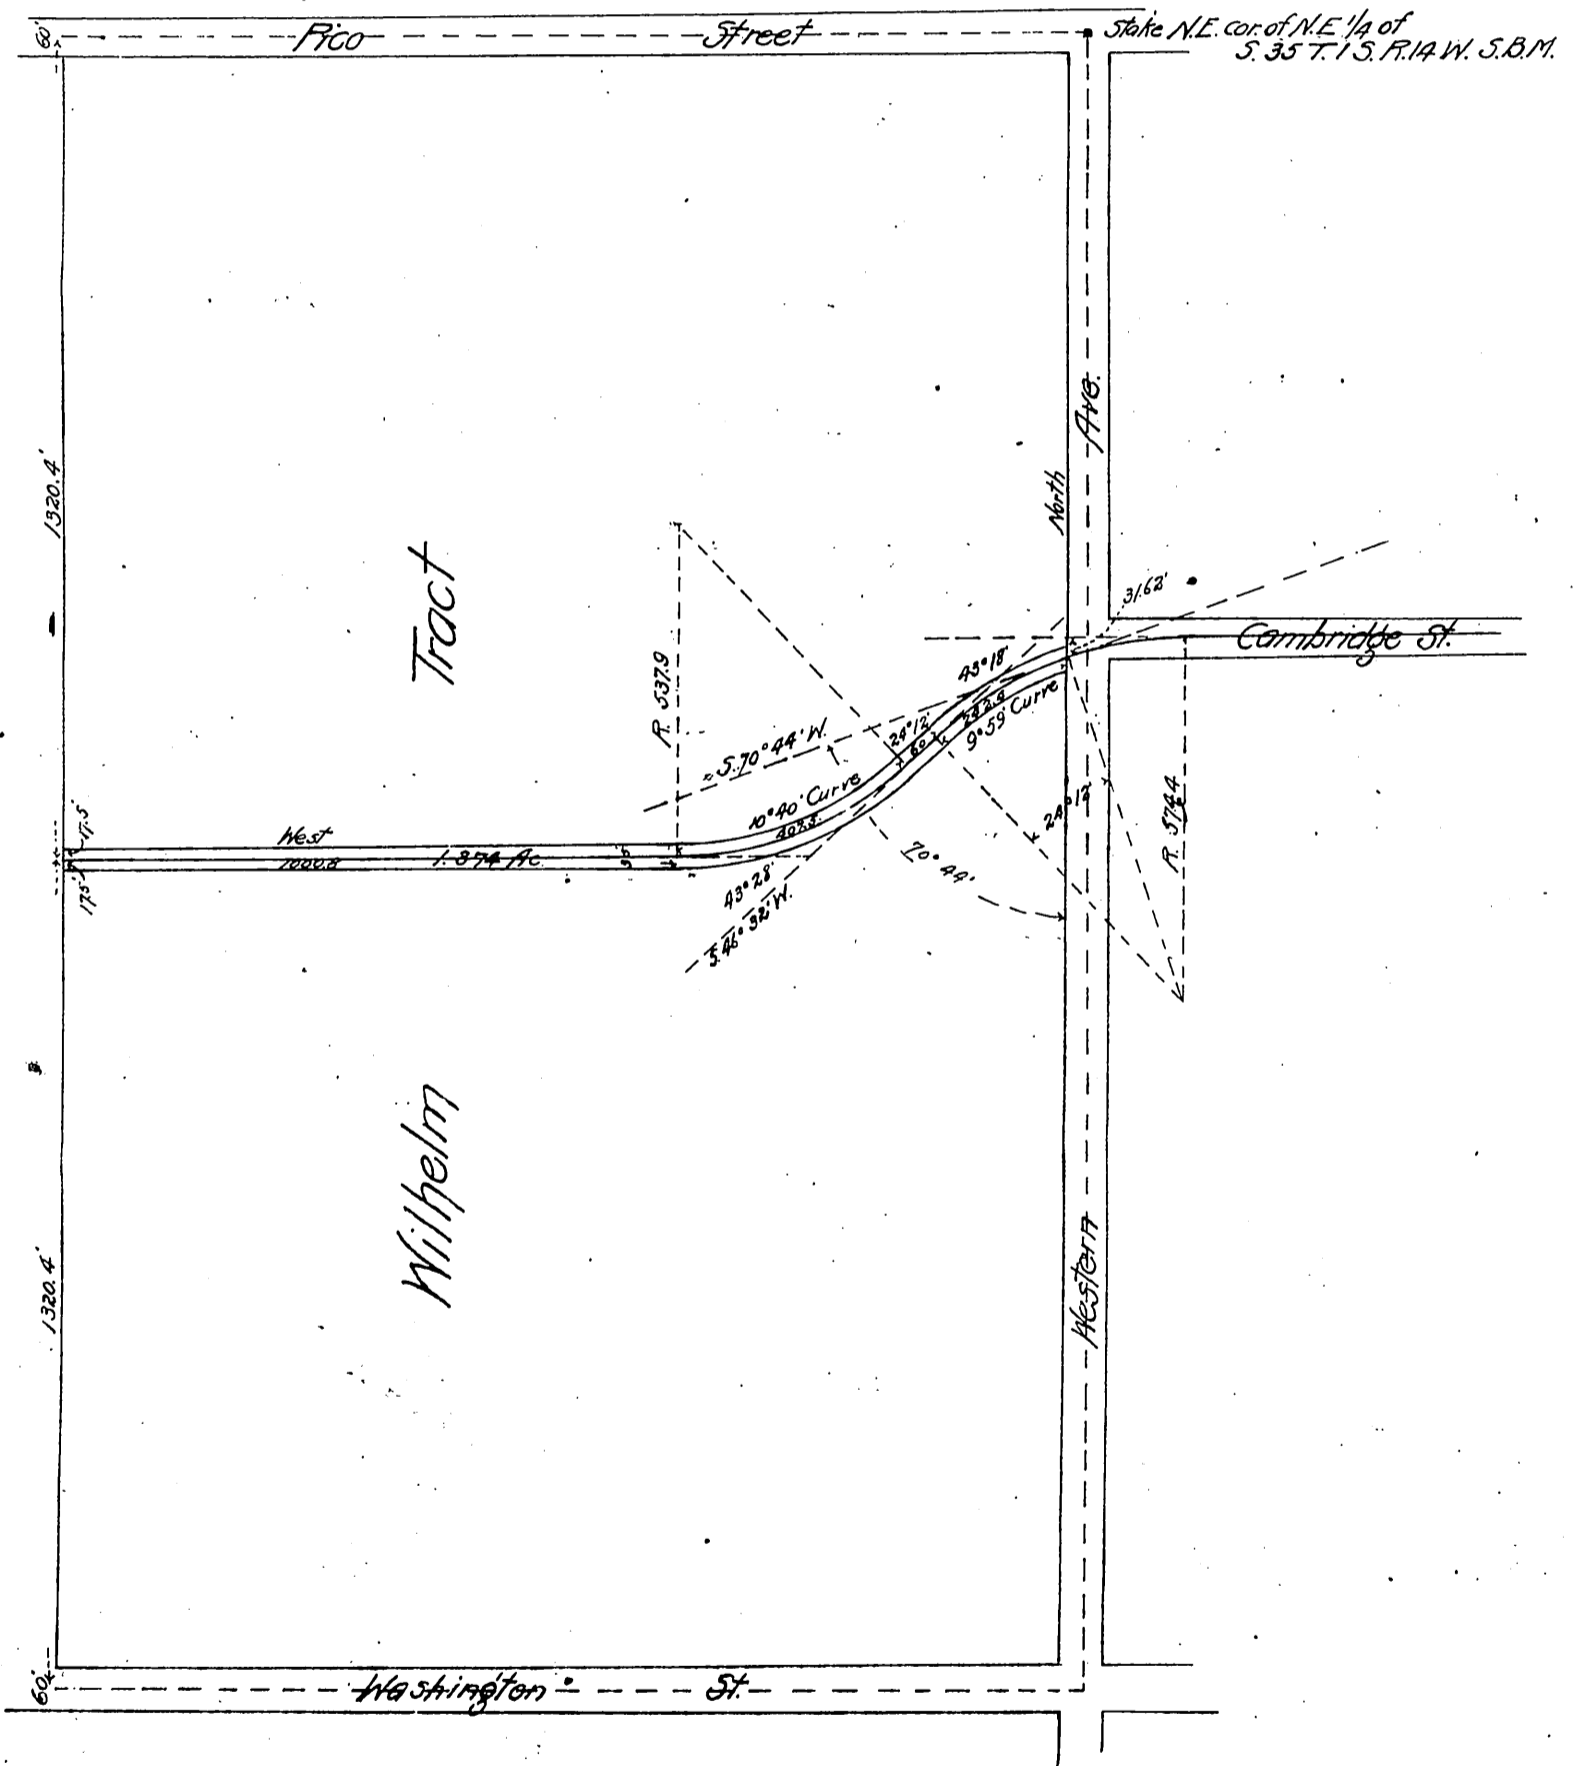

DM 1187-299

96

25

Plat of Wilhelm Tract
Showing Right of Way of The Pasadena and Pacific Ry. Co.
deeded to
E. F. Clark

Scale 300' = 1"

Recorded Oct. 5-1897.

D-1167