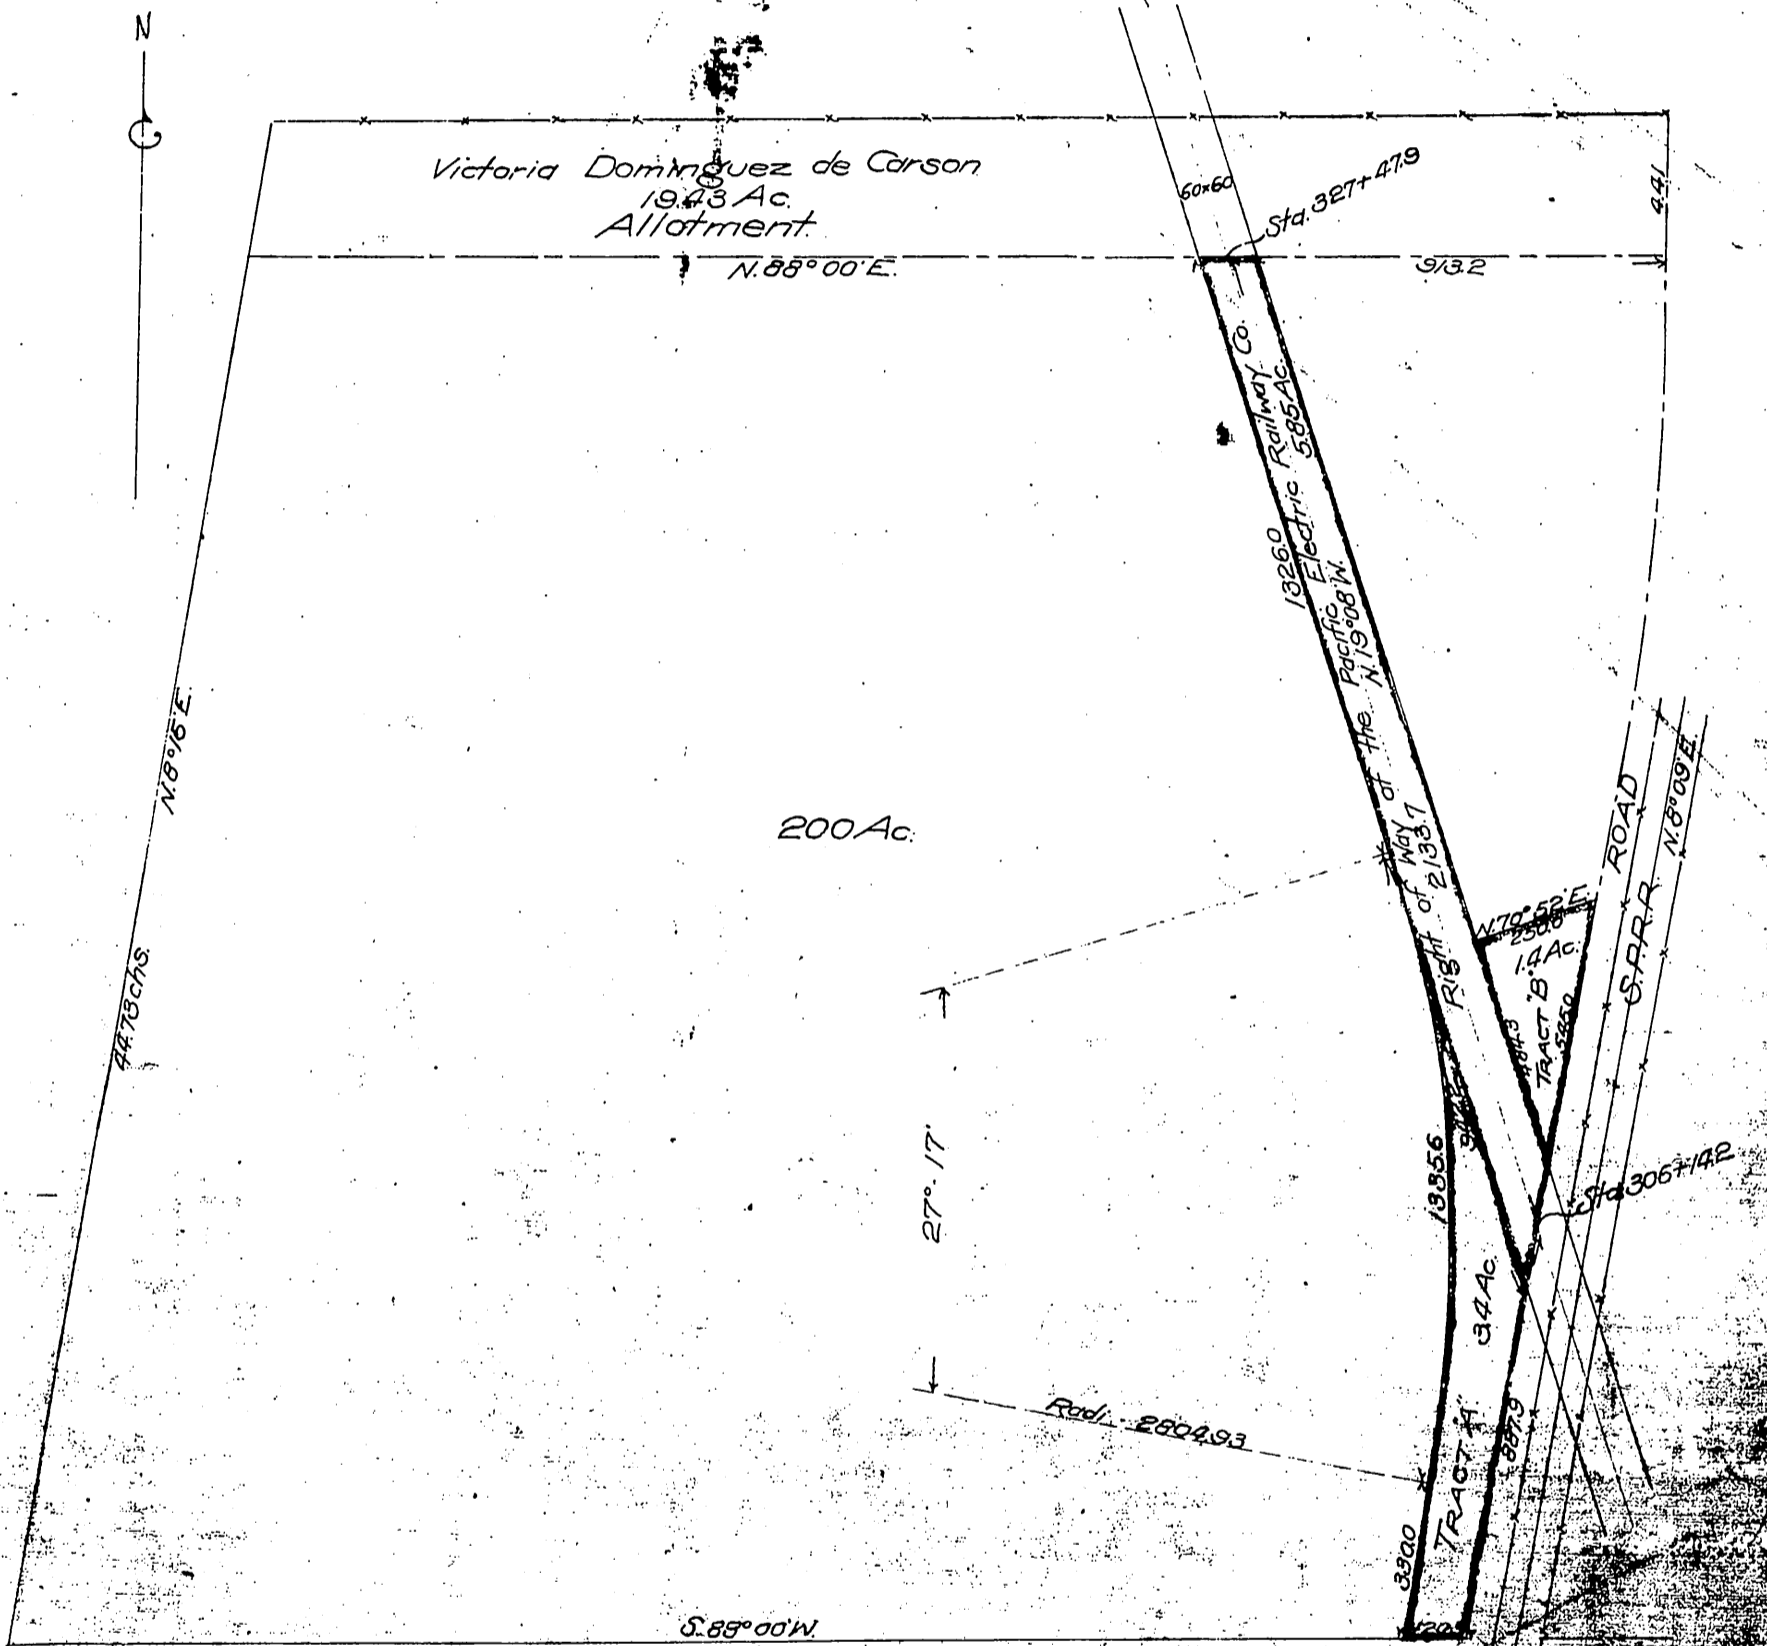

Gregoria del Amo, et ux  
to  
Pacific Electric Ry. Co.

200 Ac.

Scale 1 in. = 400 ft.

Recorded May 21, 1902.

M. B. 160

See D.M. 1540-224

DM 1568-292