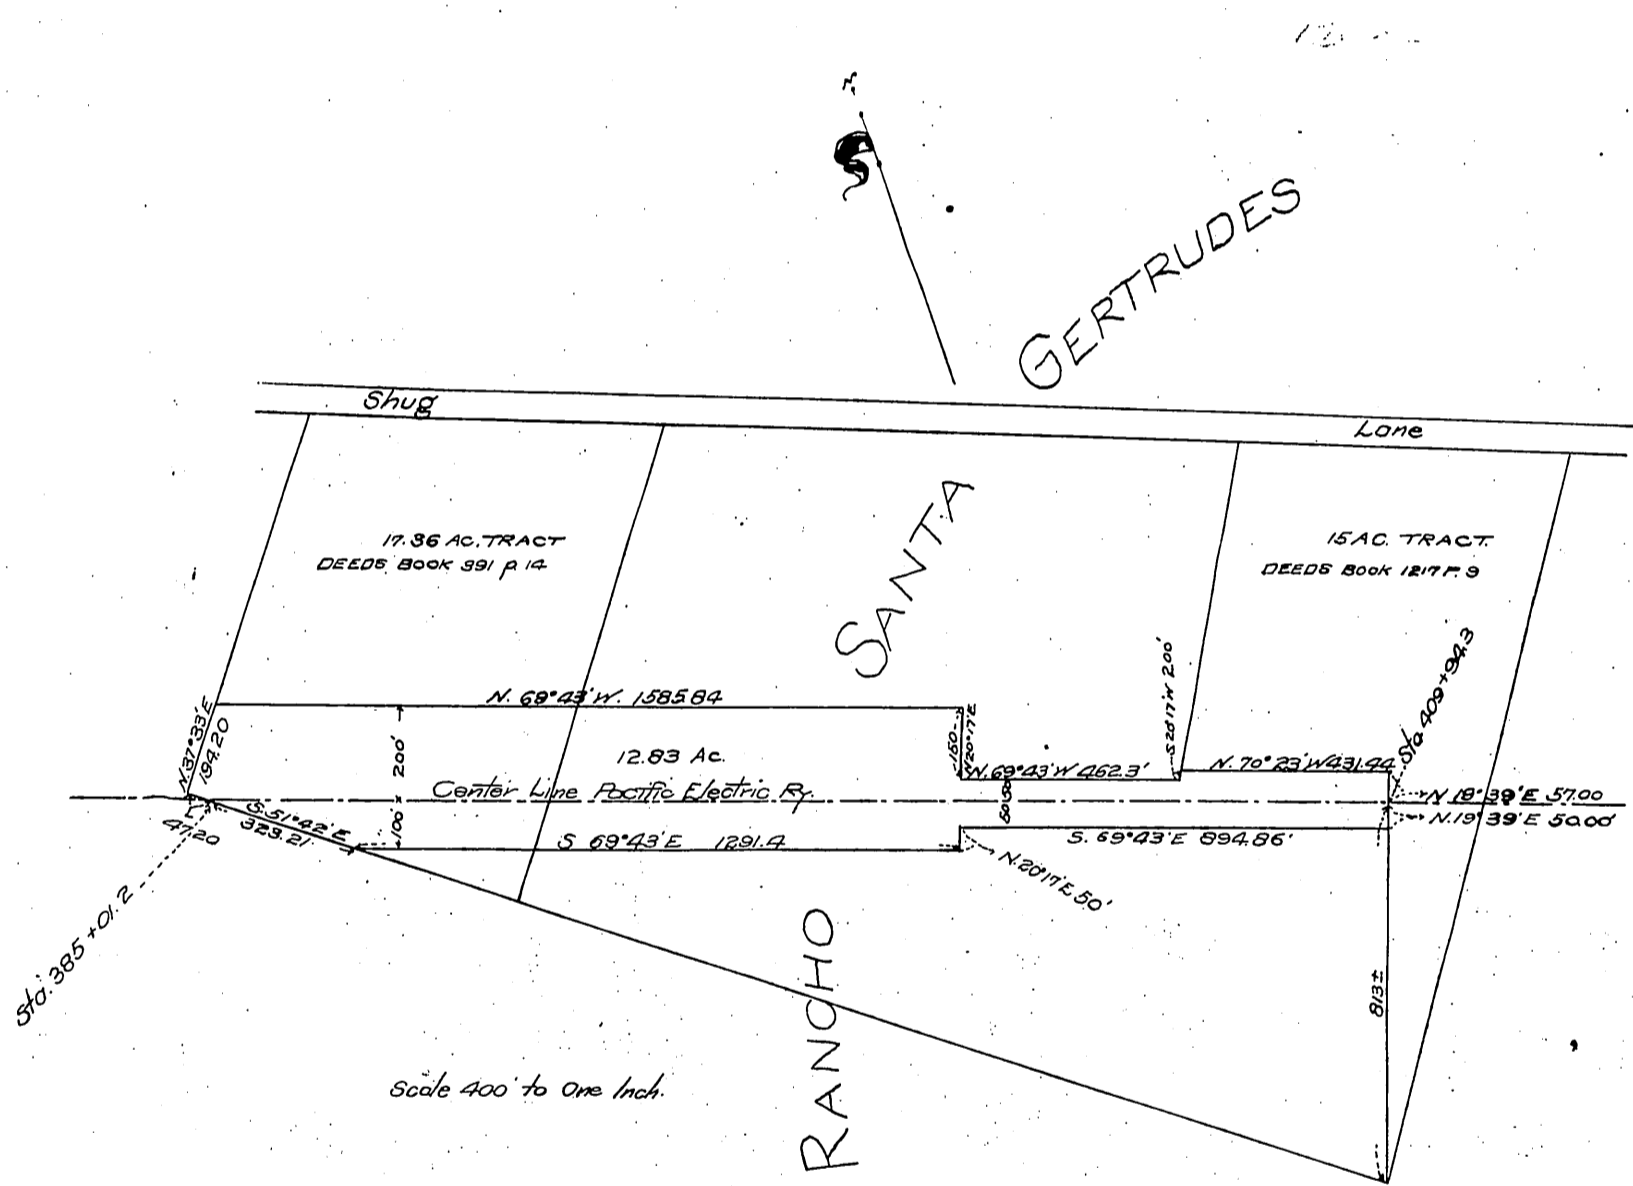

DM 1740-207

Revised

A 118
2512

83

Geo. W. McCampbell
to
Pacific Electric Railway Company

Recorded May 1, 1903.