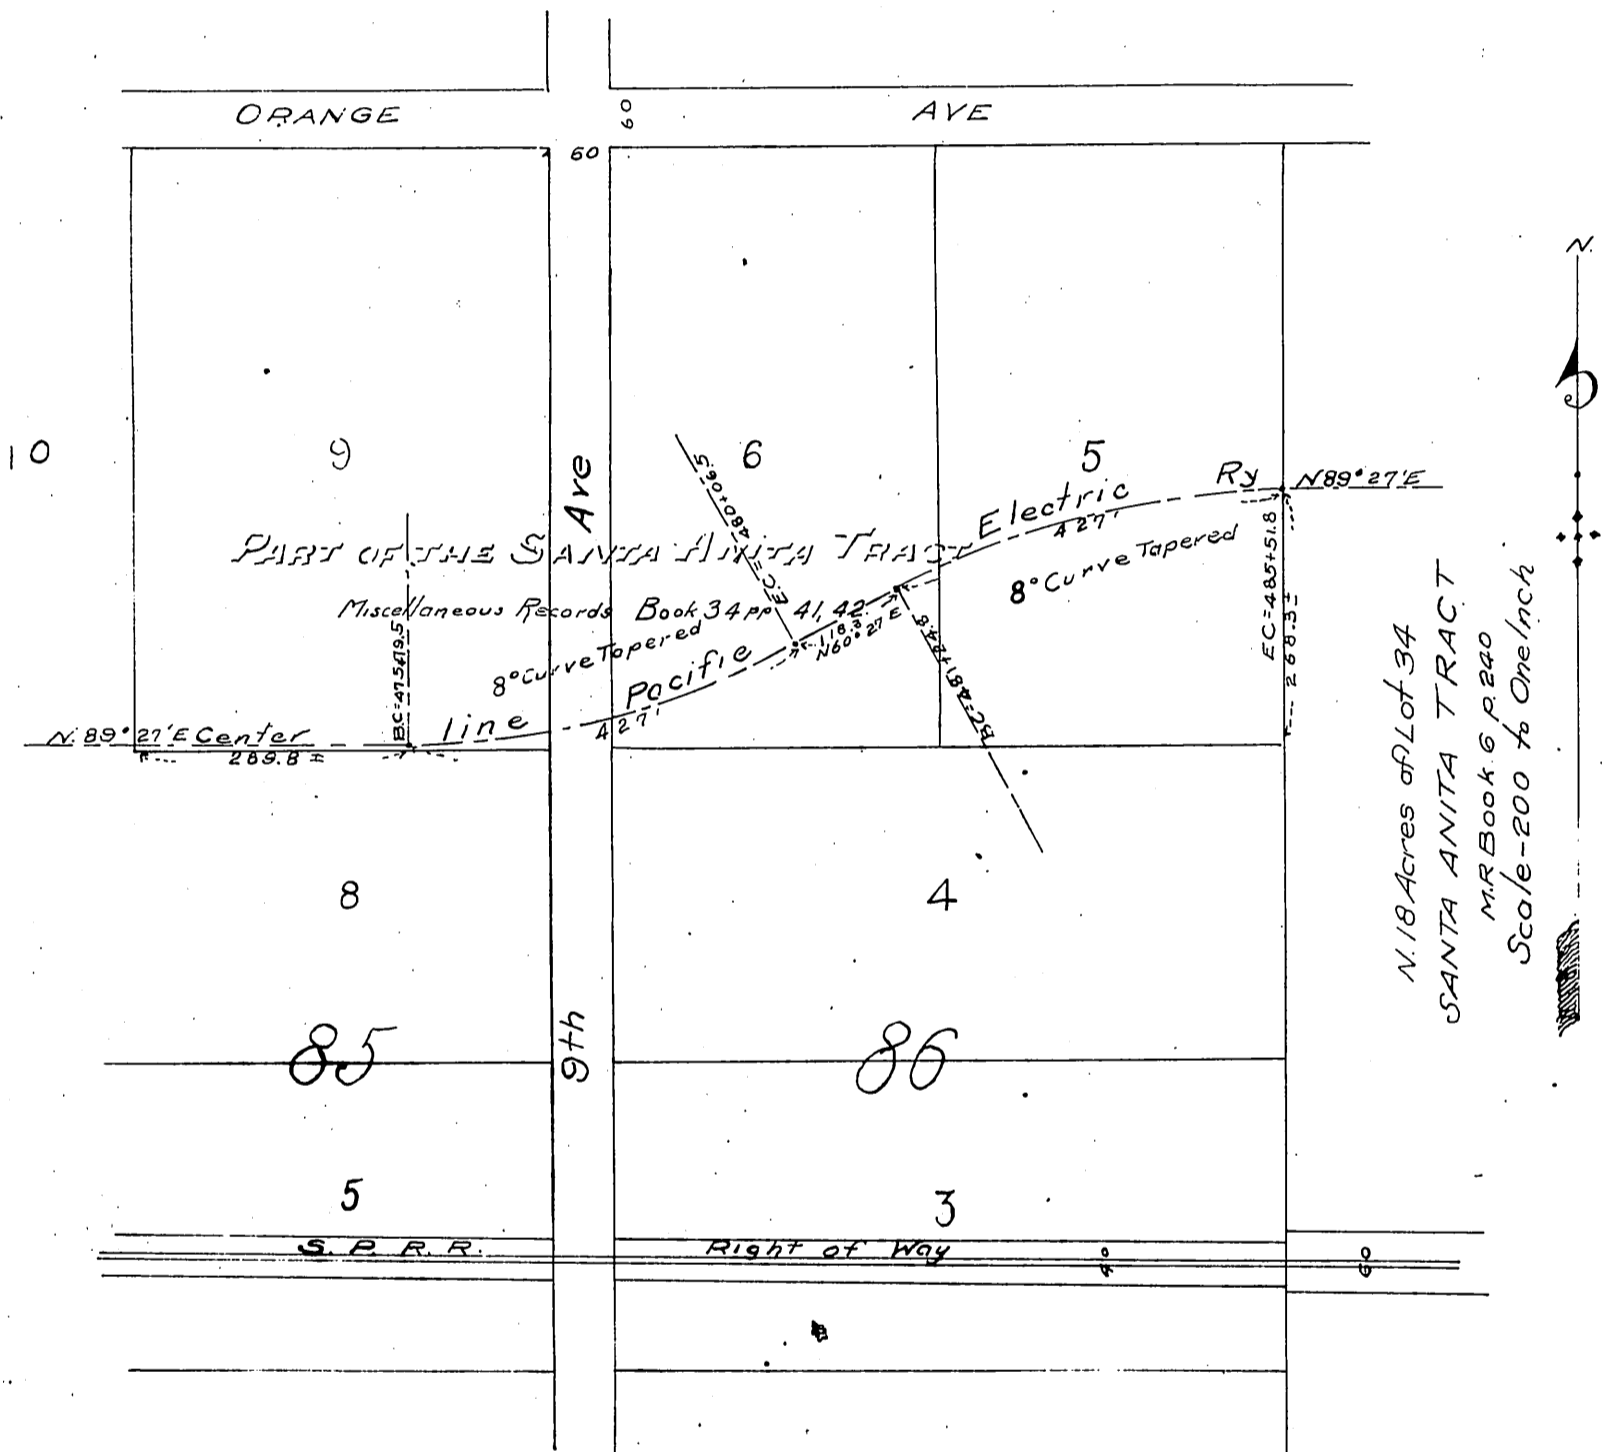

DM 1755-131

131

813

172 11

409

92

E.J. Baldwin.
H.A. Unruh. } to Pacific Electric Ry Co.
Jennie A Unruh

Recorded Mar 6 1903.
Scale - 200' to One Inch