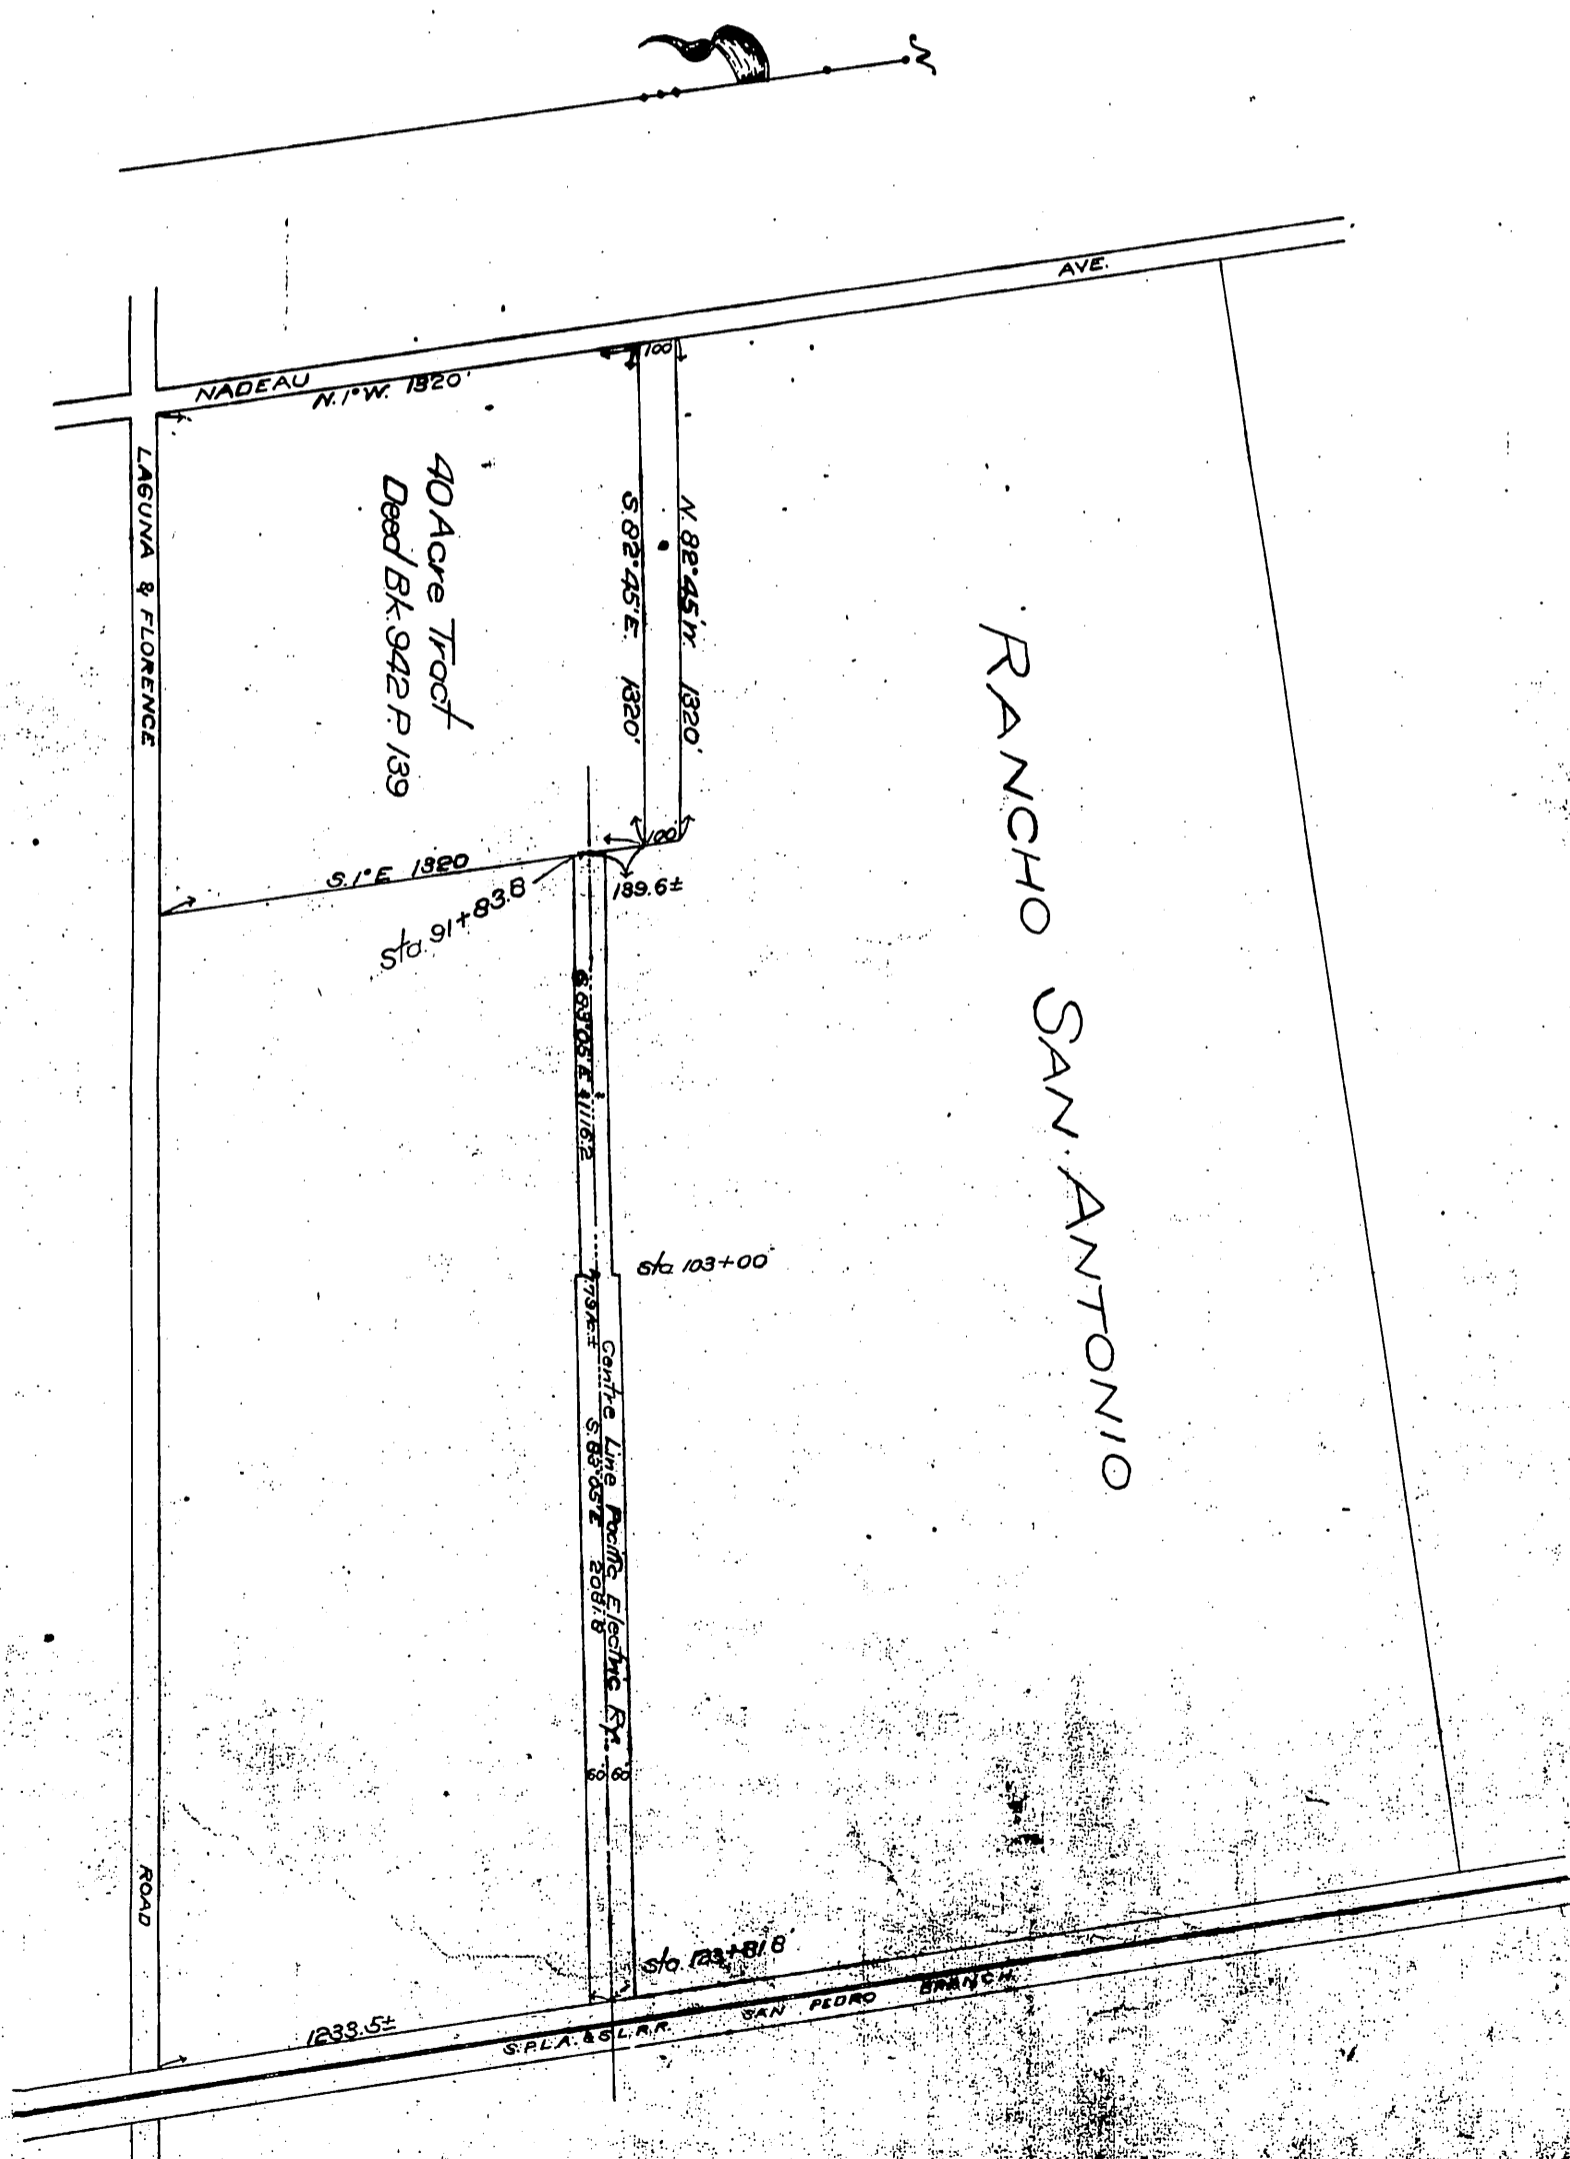

Arcadio B. de Baker
-to-
Pacific Electric Railway Company

RANCHO SAN ANTONIO

PLATE
Scale 500' = 1"

H. J. ... Sht 7