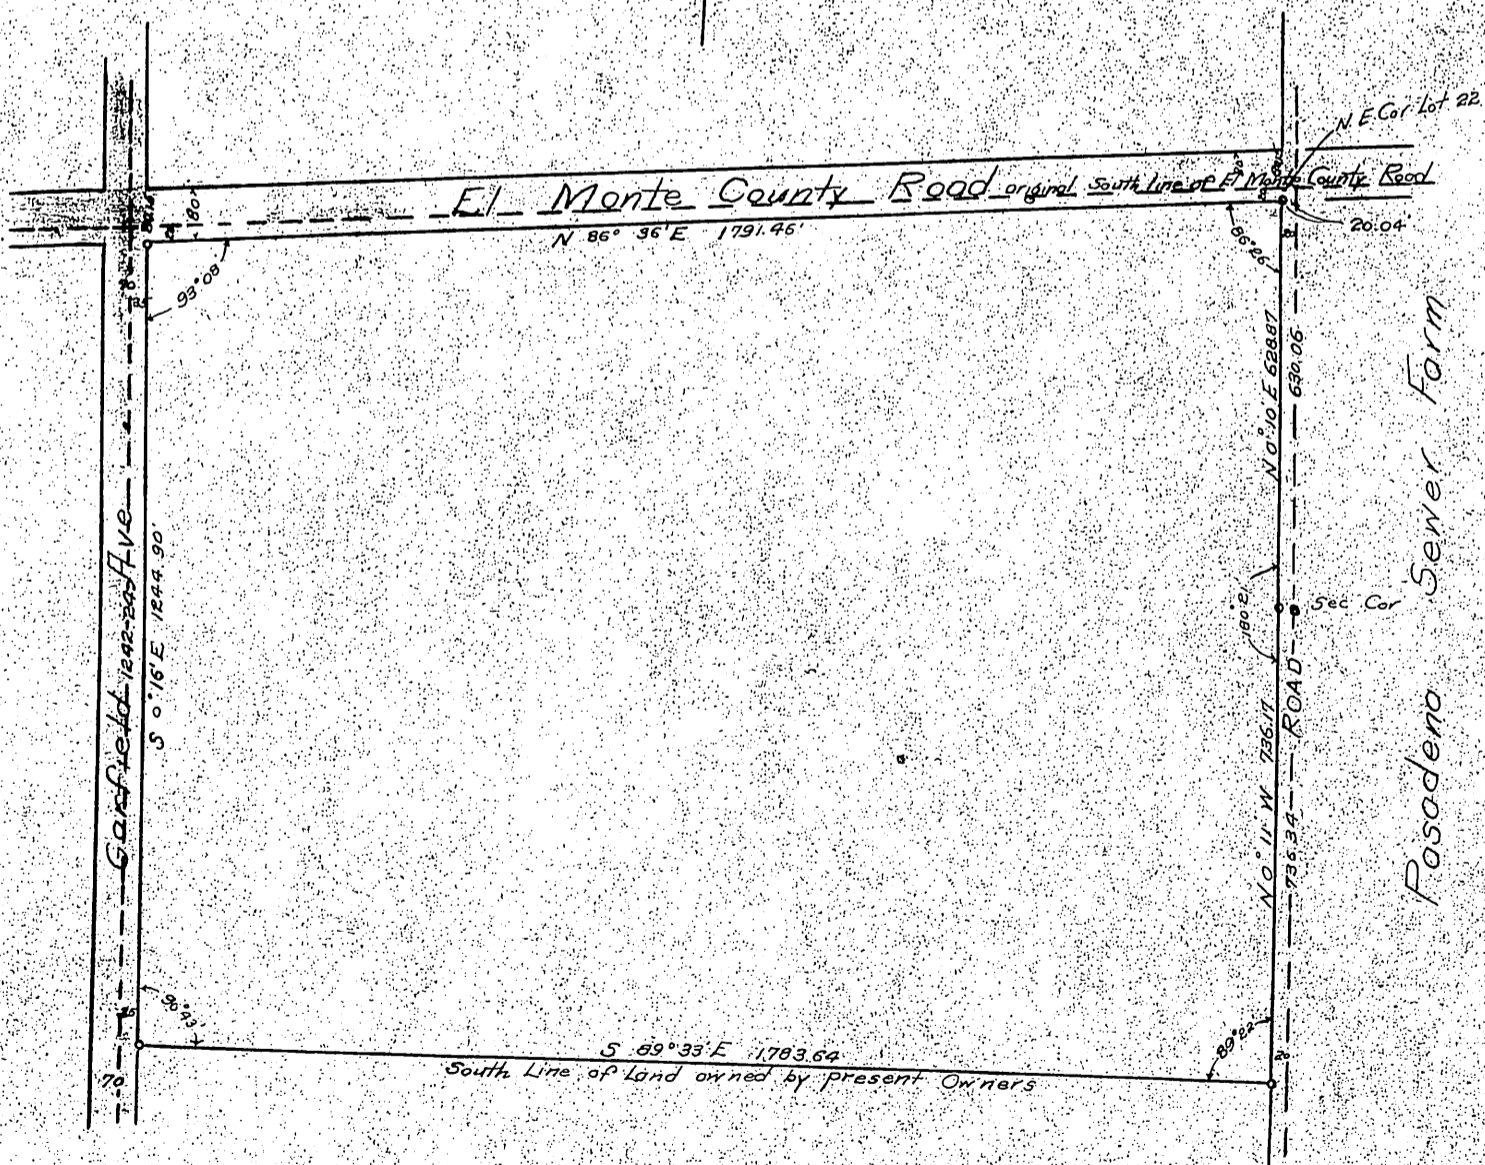

DM 1831-12

12

75

Cosmos Land and Water Company
to
Los Angeles Land Company

Plot of
Survey of Shorb Tract
by
T. D. Allin
May 1903

Recorded June 18 1903

El Monte Pl changed to San Bernardino Pl D 14-37 Oru #284