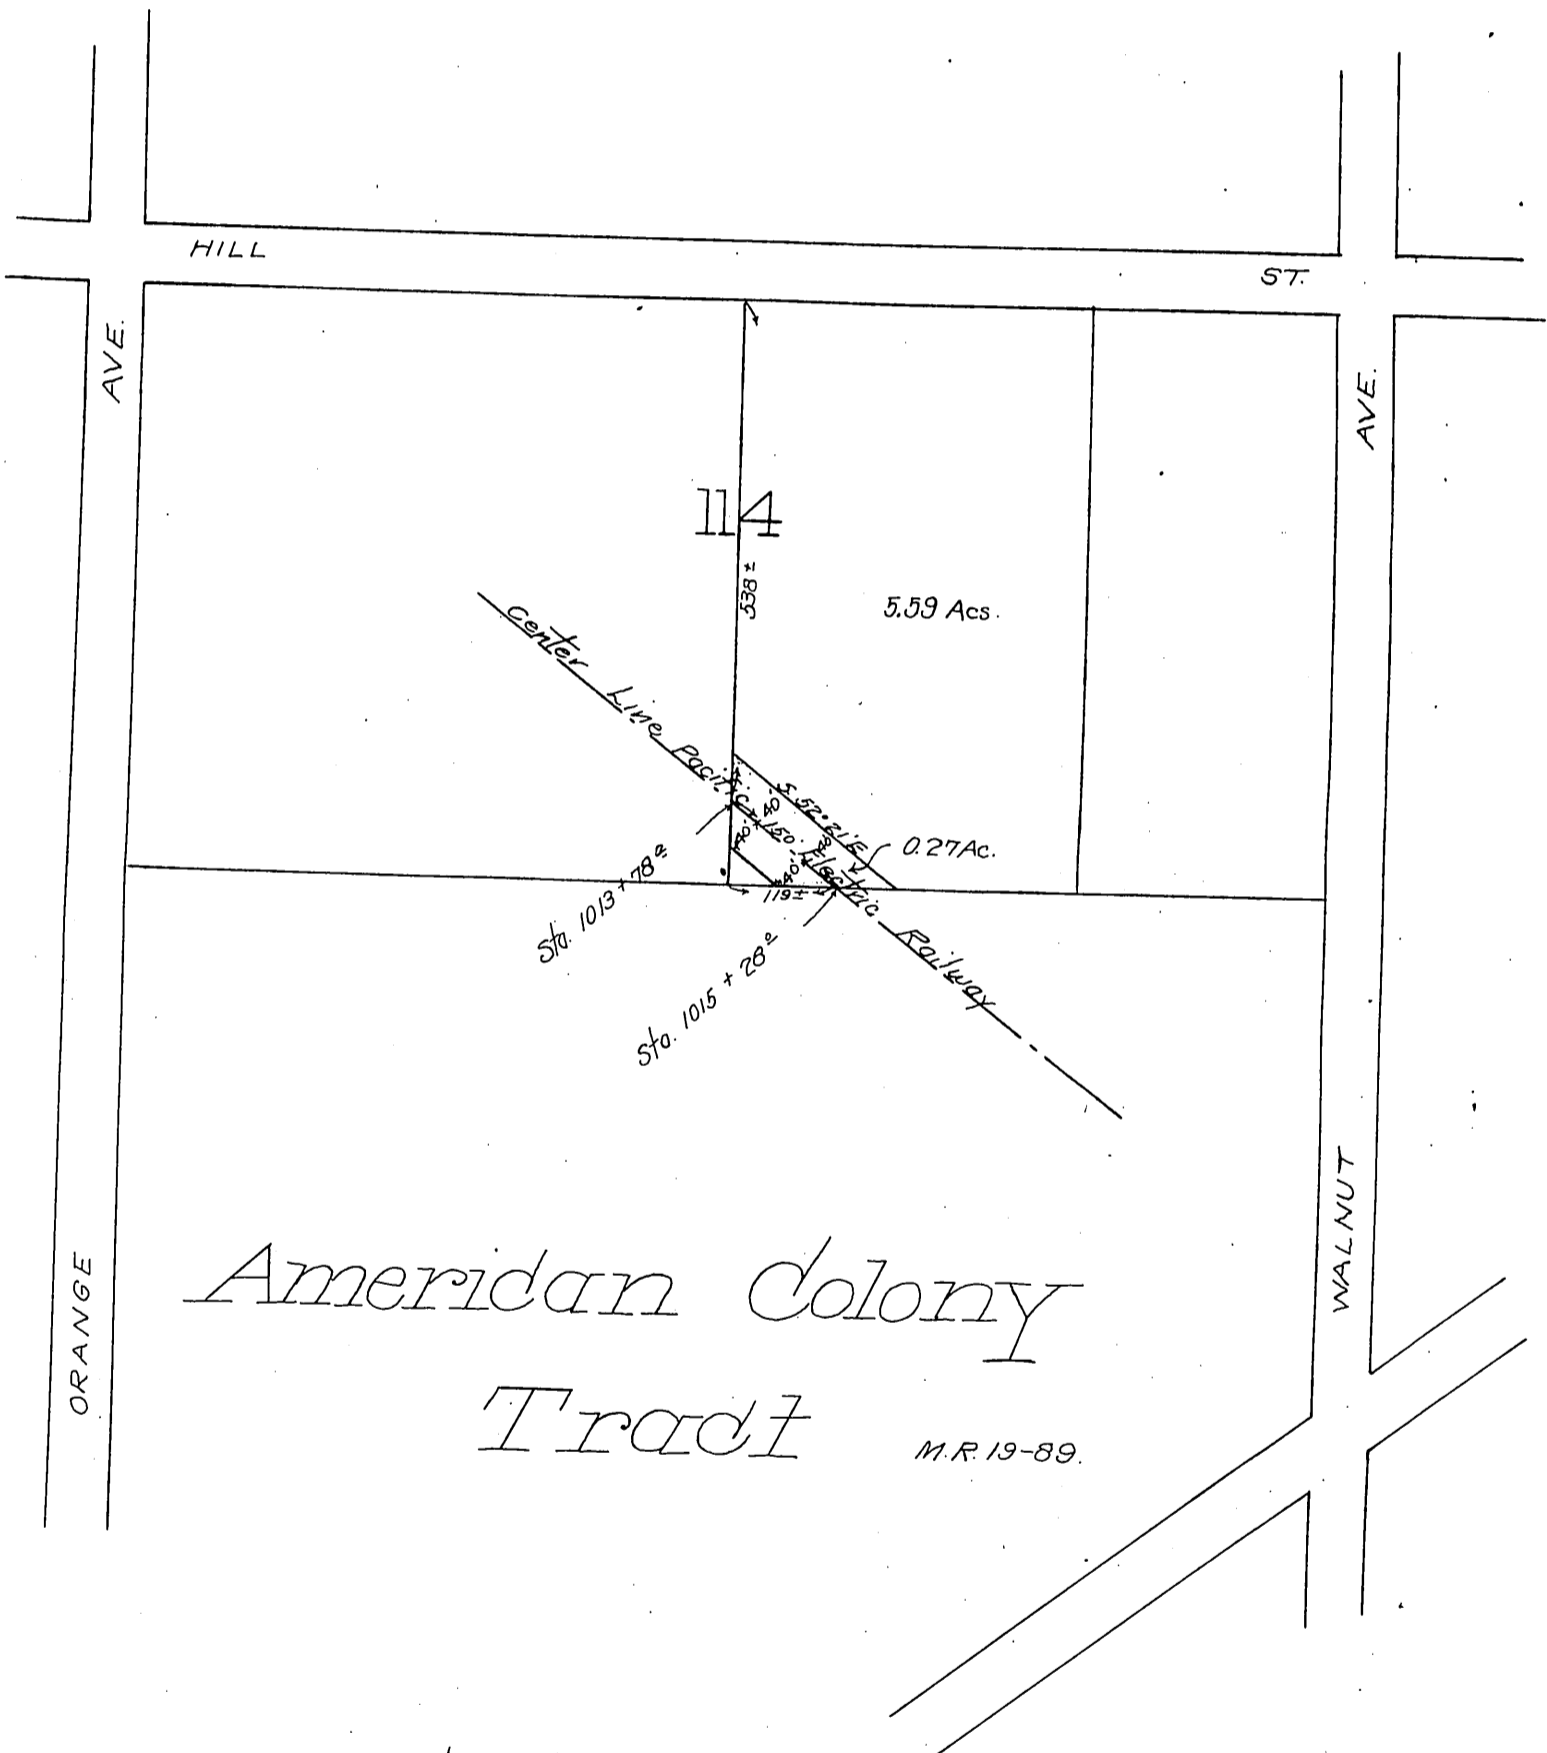

DM 1915-191

56

191

David S. Wardlow.  
Mary A. Wardlow  
Geo F. Hirsch.  
- to -  
Pacific Electric Railway Company.

6 3 12  
11 1 1 1

~ Scale 200' = 1 inch. ~

Recorded Nov 5 1903

Conv. E. J. H.