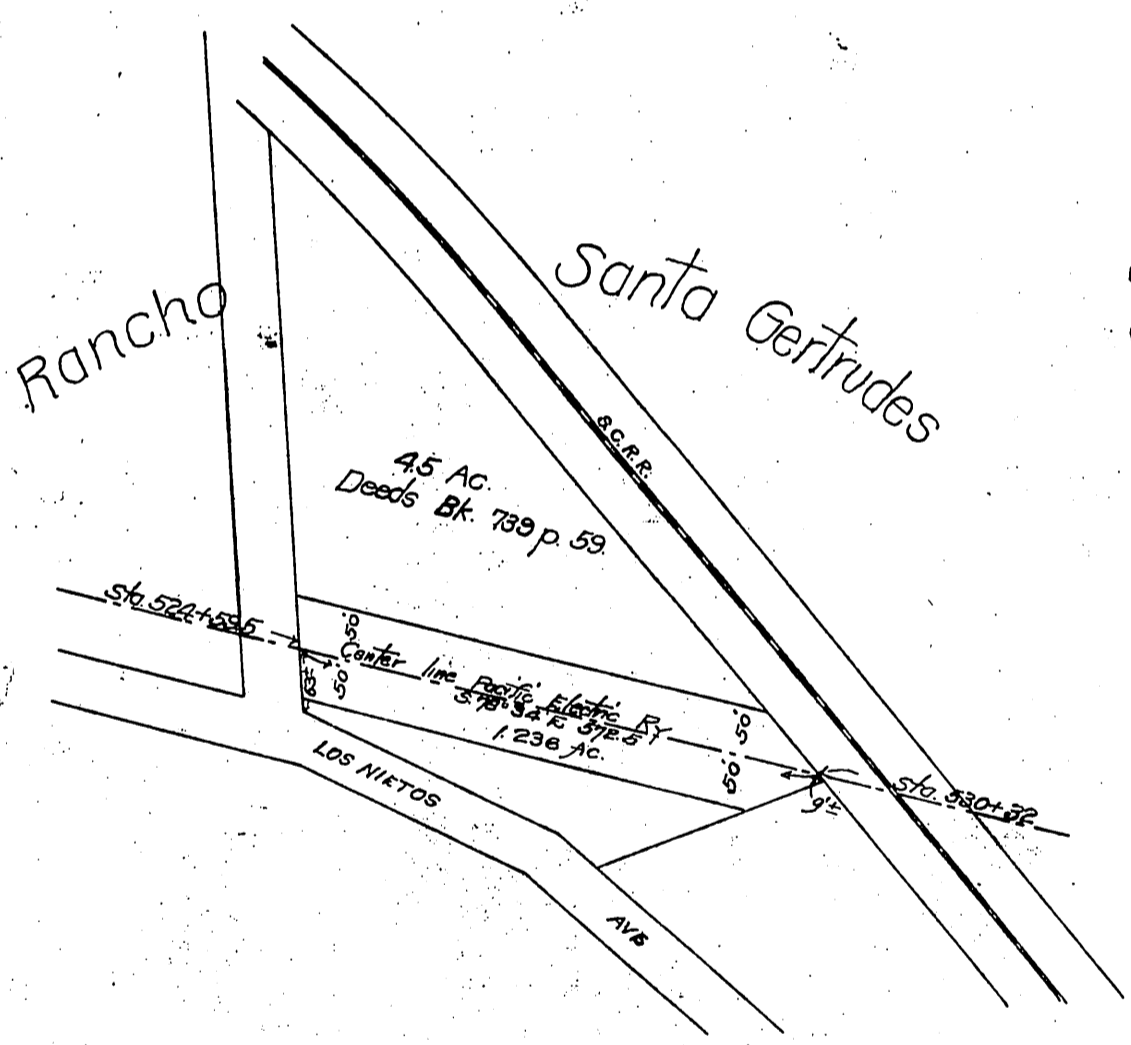

DM 1920-19

70

Max Schwed } to Pacific Electric Railway Co.
Louise Schwed }

Scale 200' to 1"

Recorded Oct. 6. 1903.

Comp
1903

SM OK H. 11/1/03

D. 1920