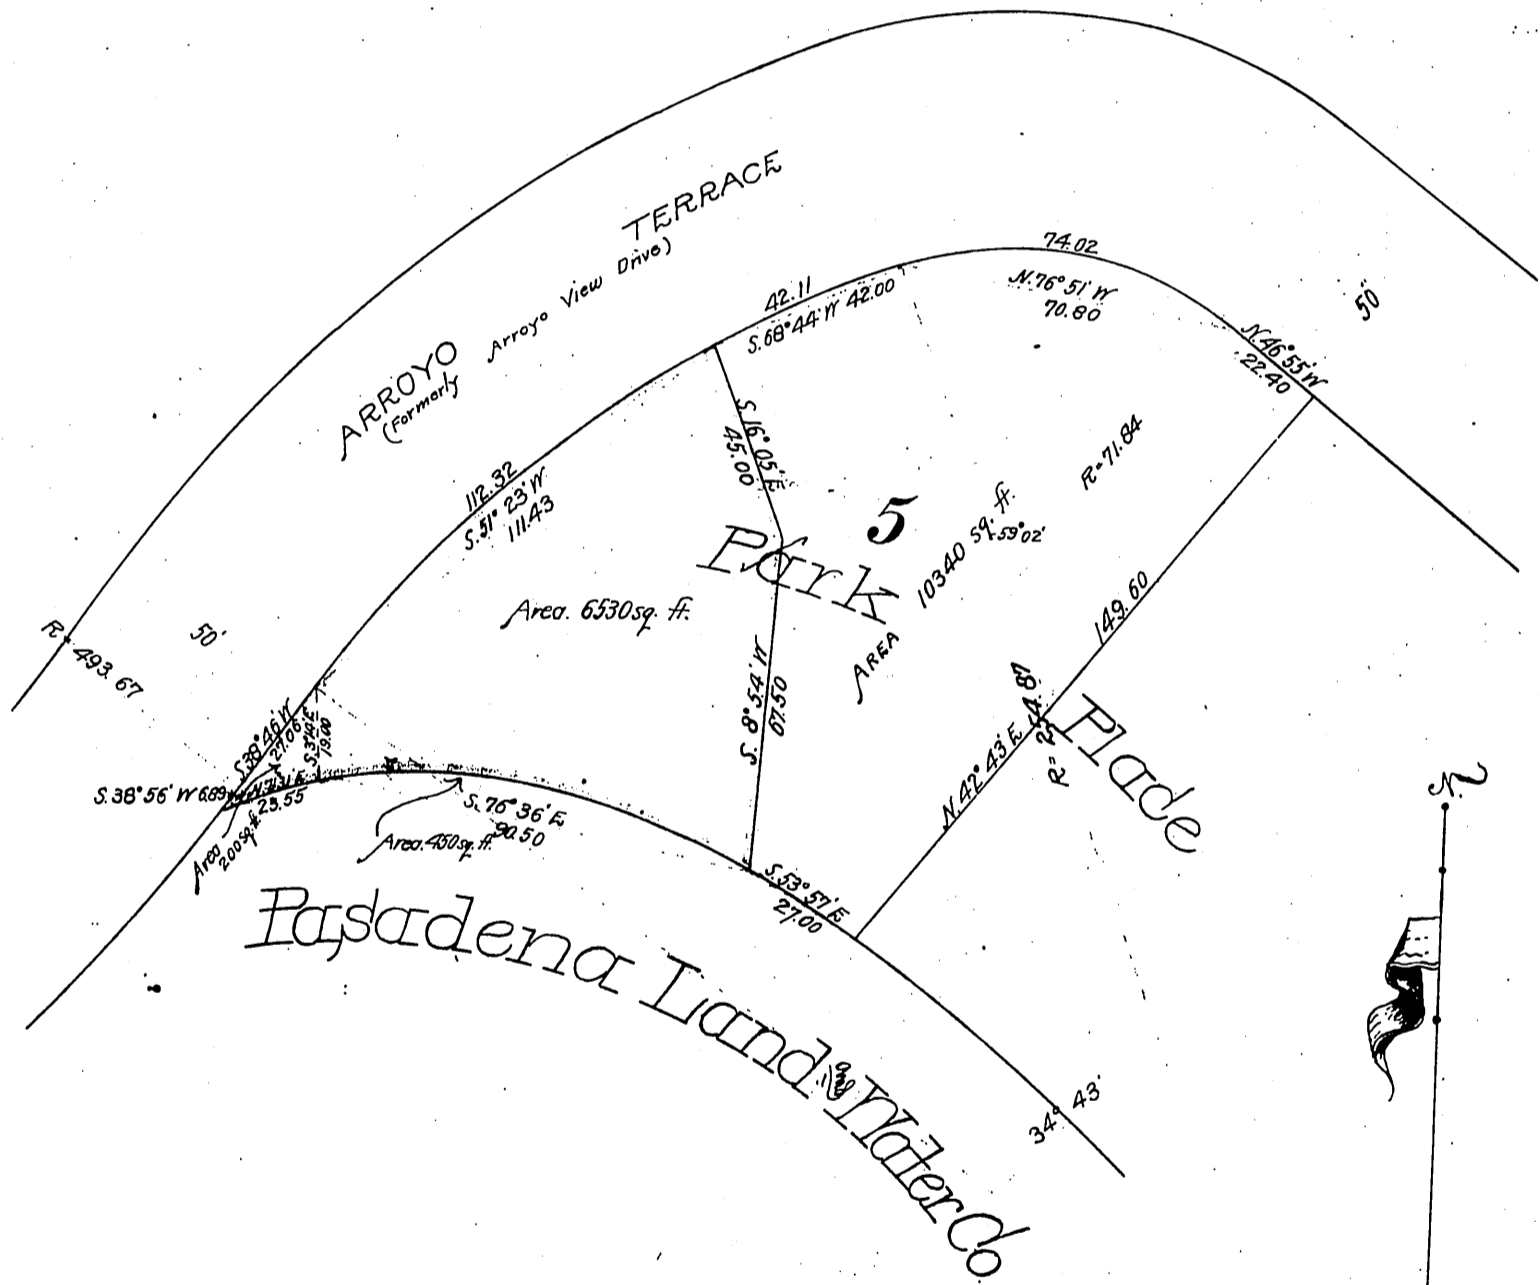

Martha White }
 Violet White } + { Charles Sumner Green
 Jane White } = { Alice White Green

PLAT

To accompany deed from ----- }
 Martha White
 Violet White
 Jane White

To Charles Sumner Greene; being attached to and made a part of said deed.

Note:- Green lines show boundary of land conveyed in this deed.
 Surveyed by T.D. Allin August 1903.
 Scale 1 inch = 40 feet.

Recorded Jan. 21, 1904.