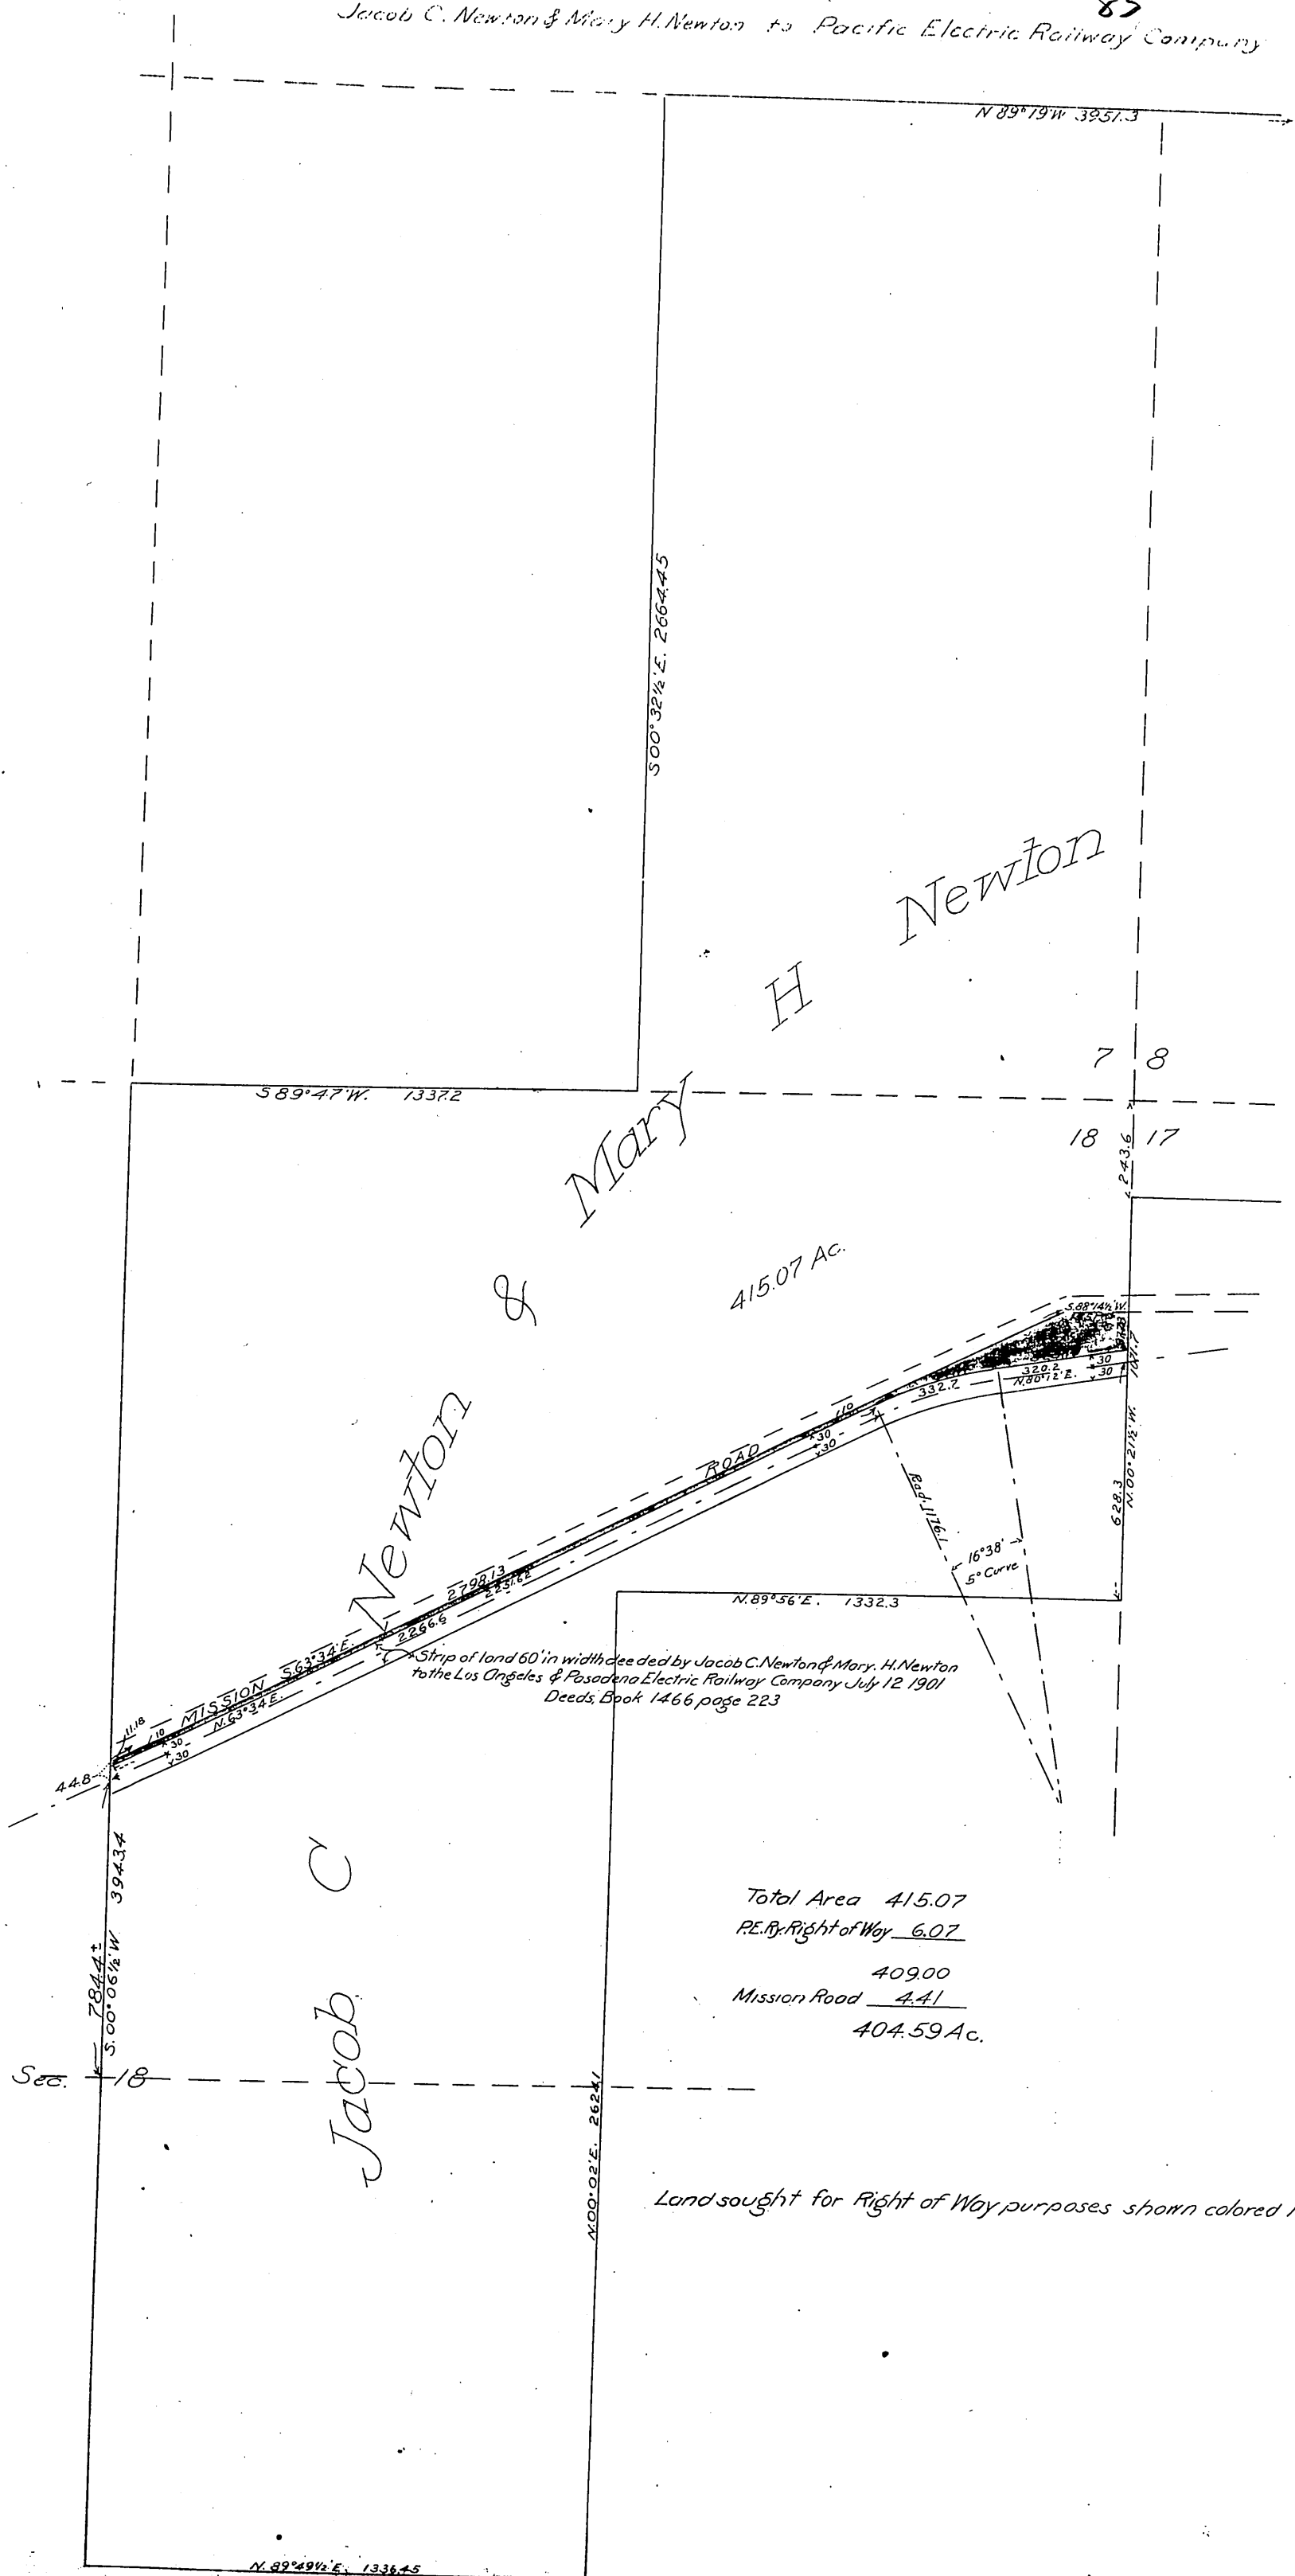

Jacob C. Newton & Mary H. Newton to Pacific Electric Railway Company

Total Area 415.07
 P.E.R. Right of Way 6.07
 409.00
 Mission Road 4.41
 404.59 Ac.

Land sought for Right of Way purposes shown colored Red