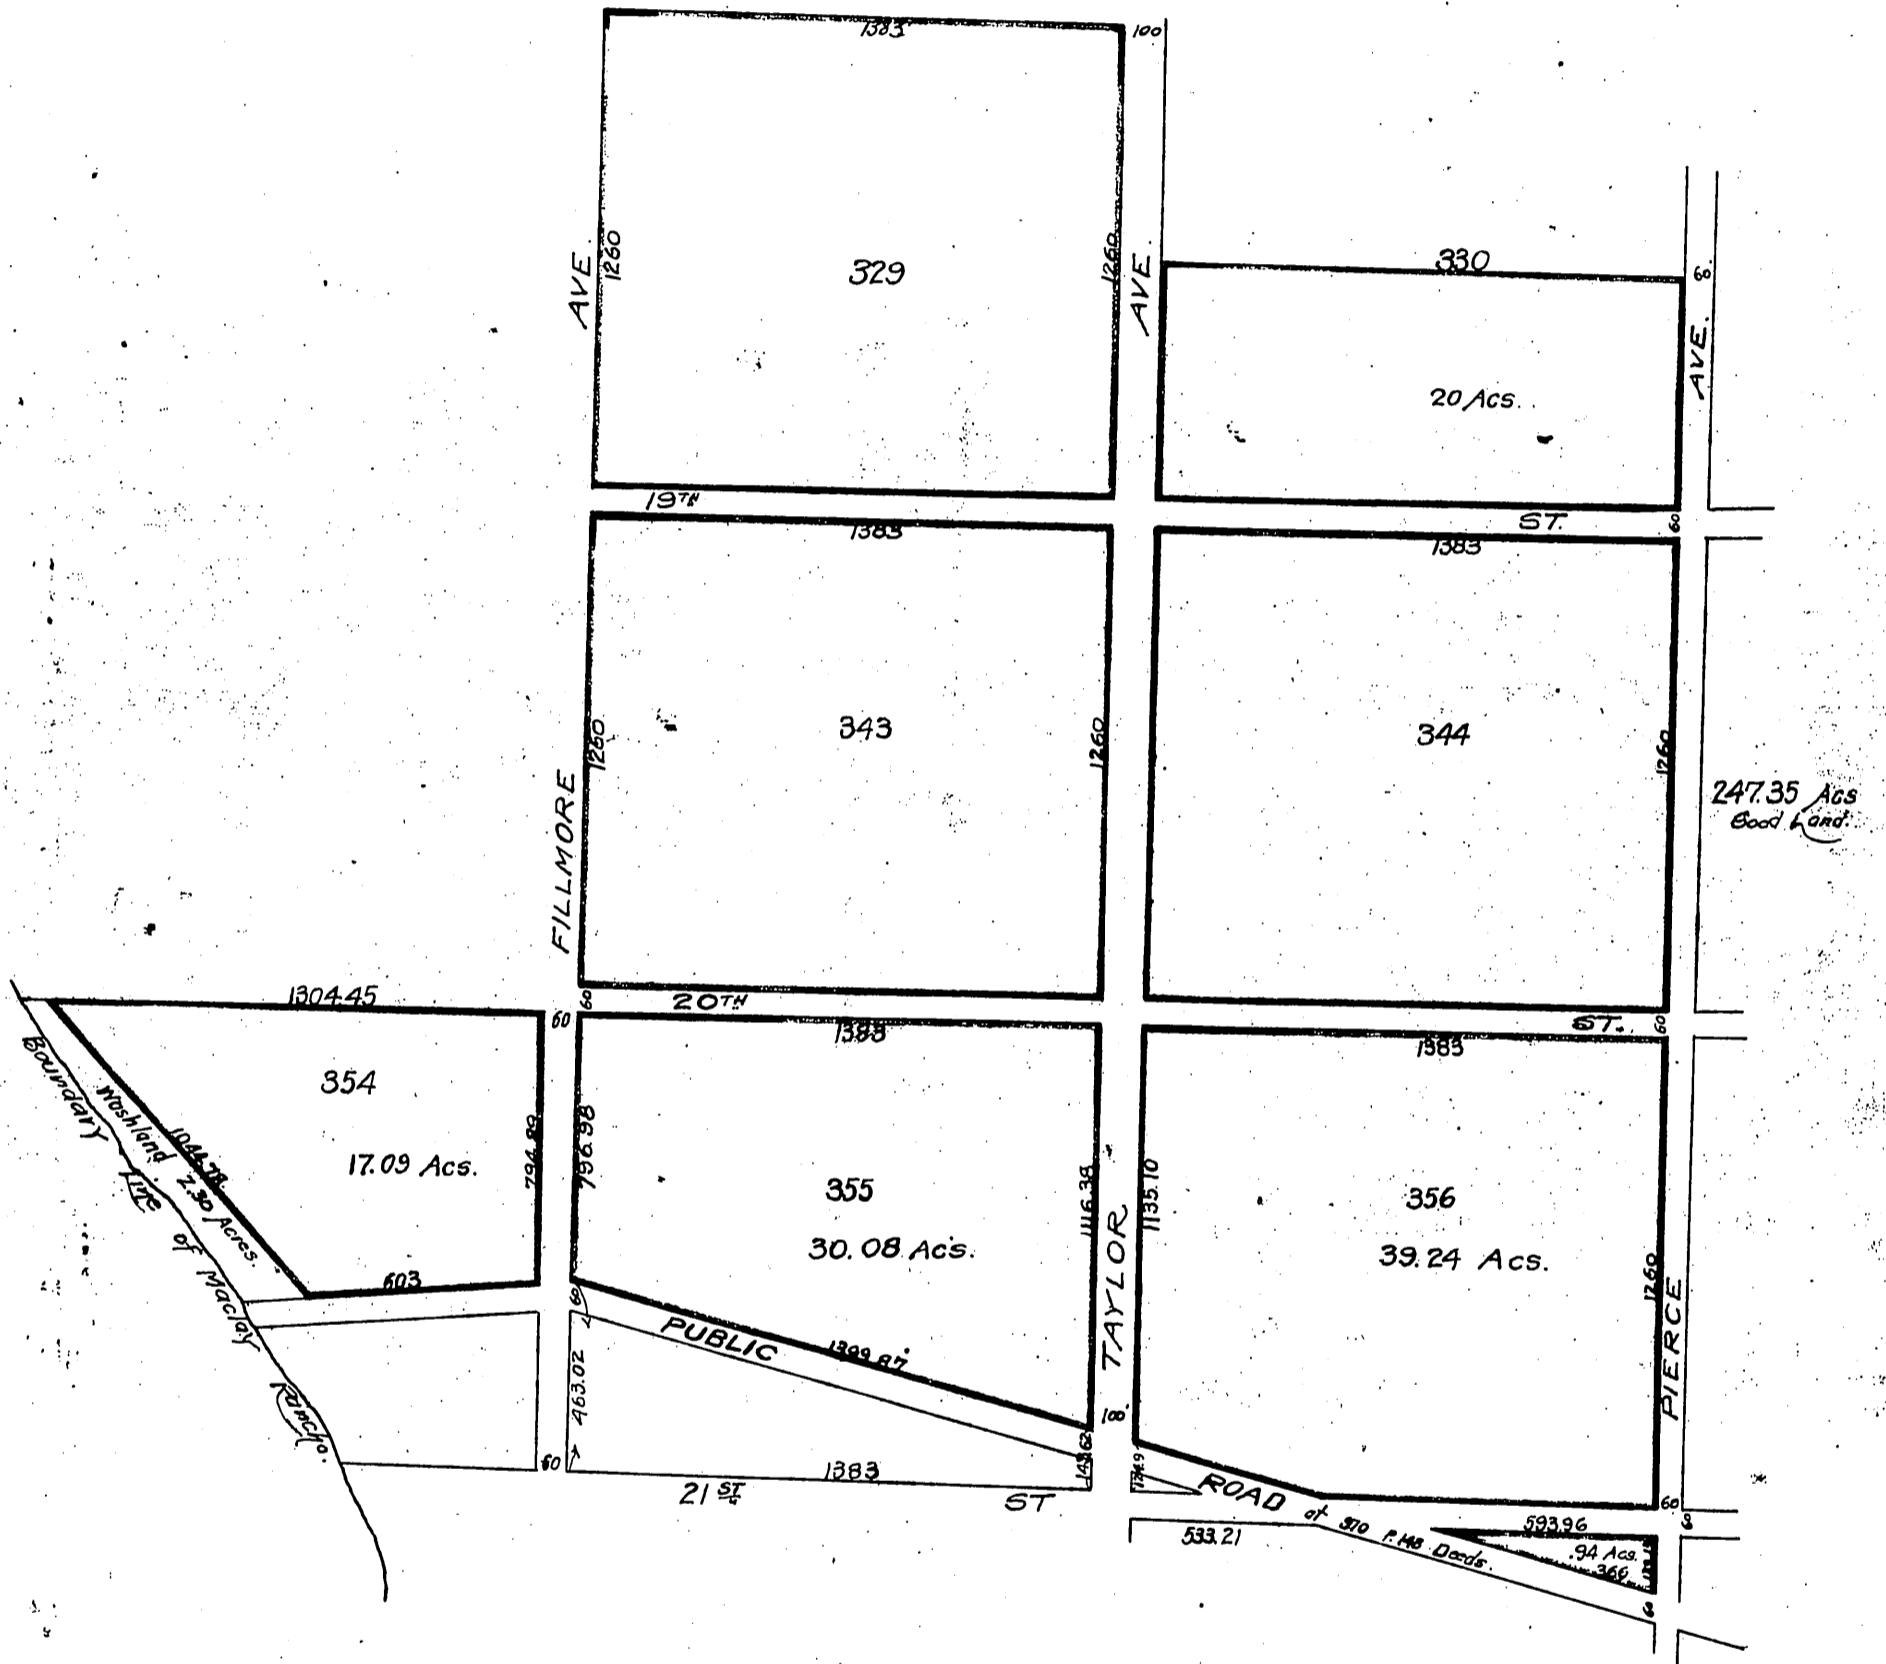

DM 2098-154

154

62

R. M. Widney } to Peter Haack
Mrs. R. M. Widney }

2 N 15
H 12

PORTION OF THE MACLAY RANCHO

Scale 1 inch = 50 ft.

Recorded Sep. 23, 1904