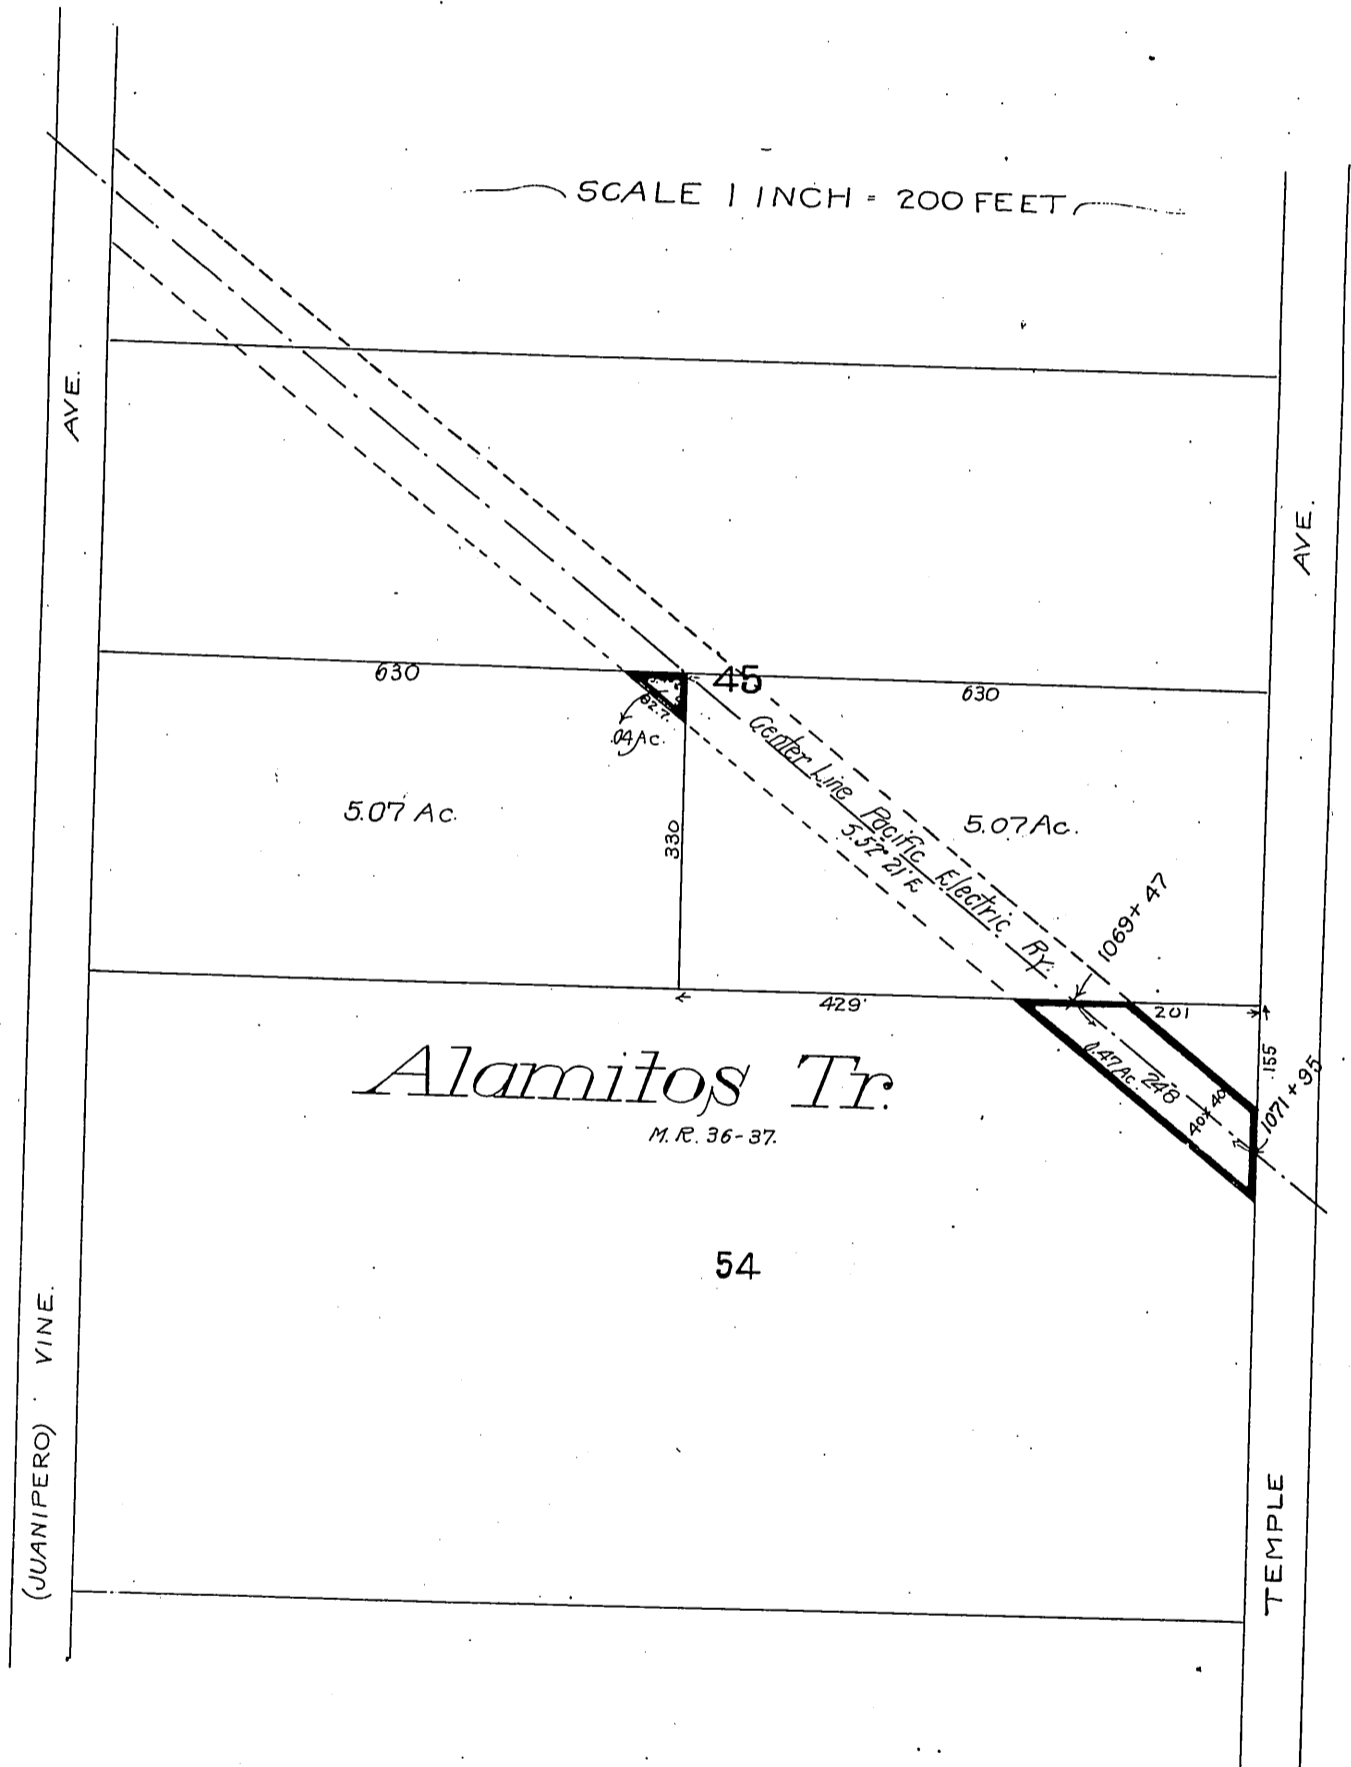

DM 2156-172

3

H. S. Springer }
Mary S. Springer } to Pacific Electric Ry.

Recorded Nov. 30, 1904

Rec'd at 30-41

Comp.

A 130