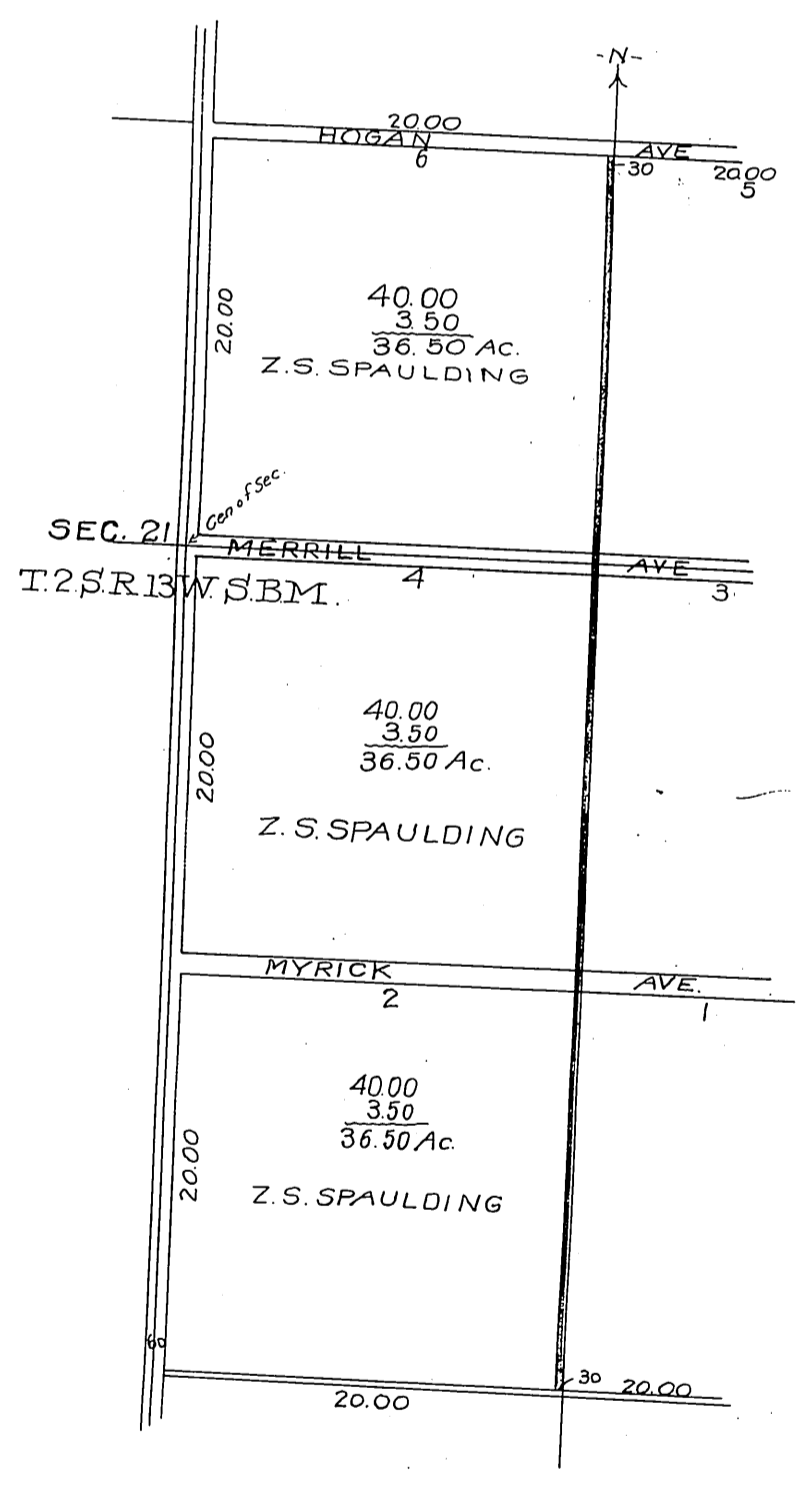

DM 2193-50
29

Z. S. Spaulding
to
Pacific Elec. Ry. Co

Scale 600' = 1"

Recorded Nov. 30, 1904

Comp
H.C.G.