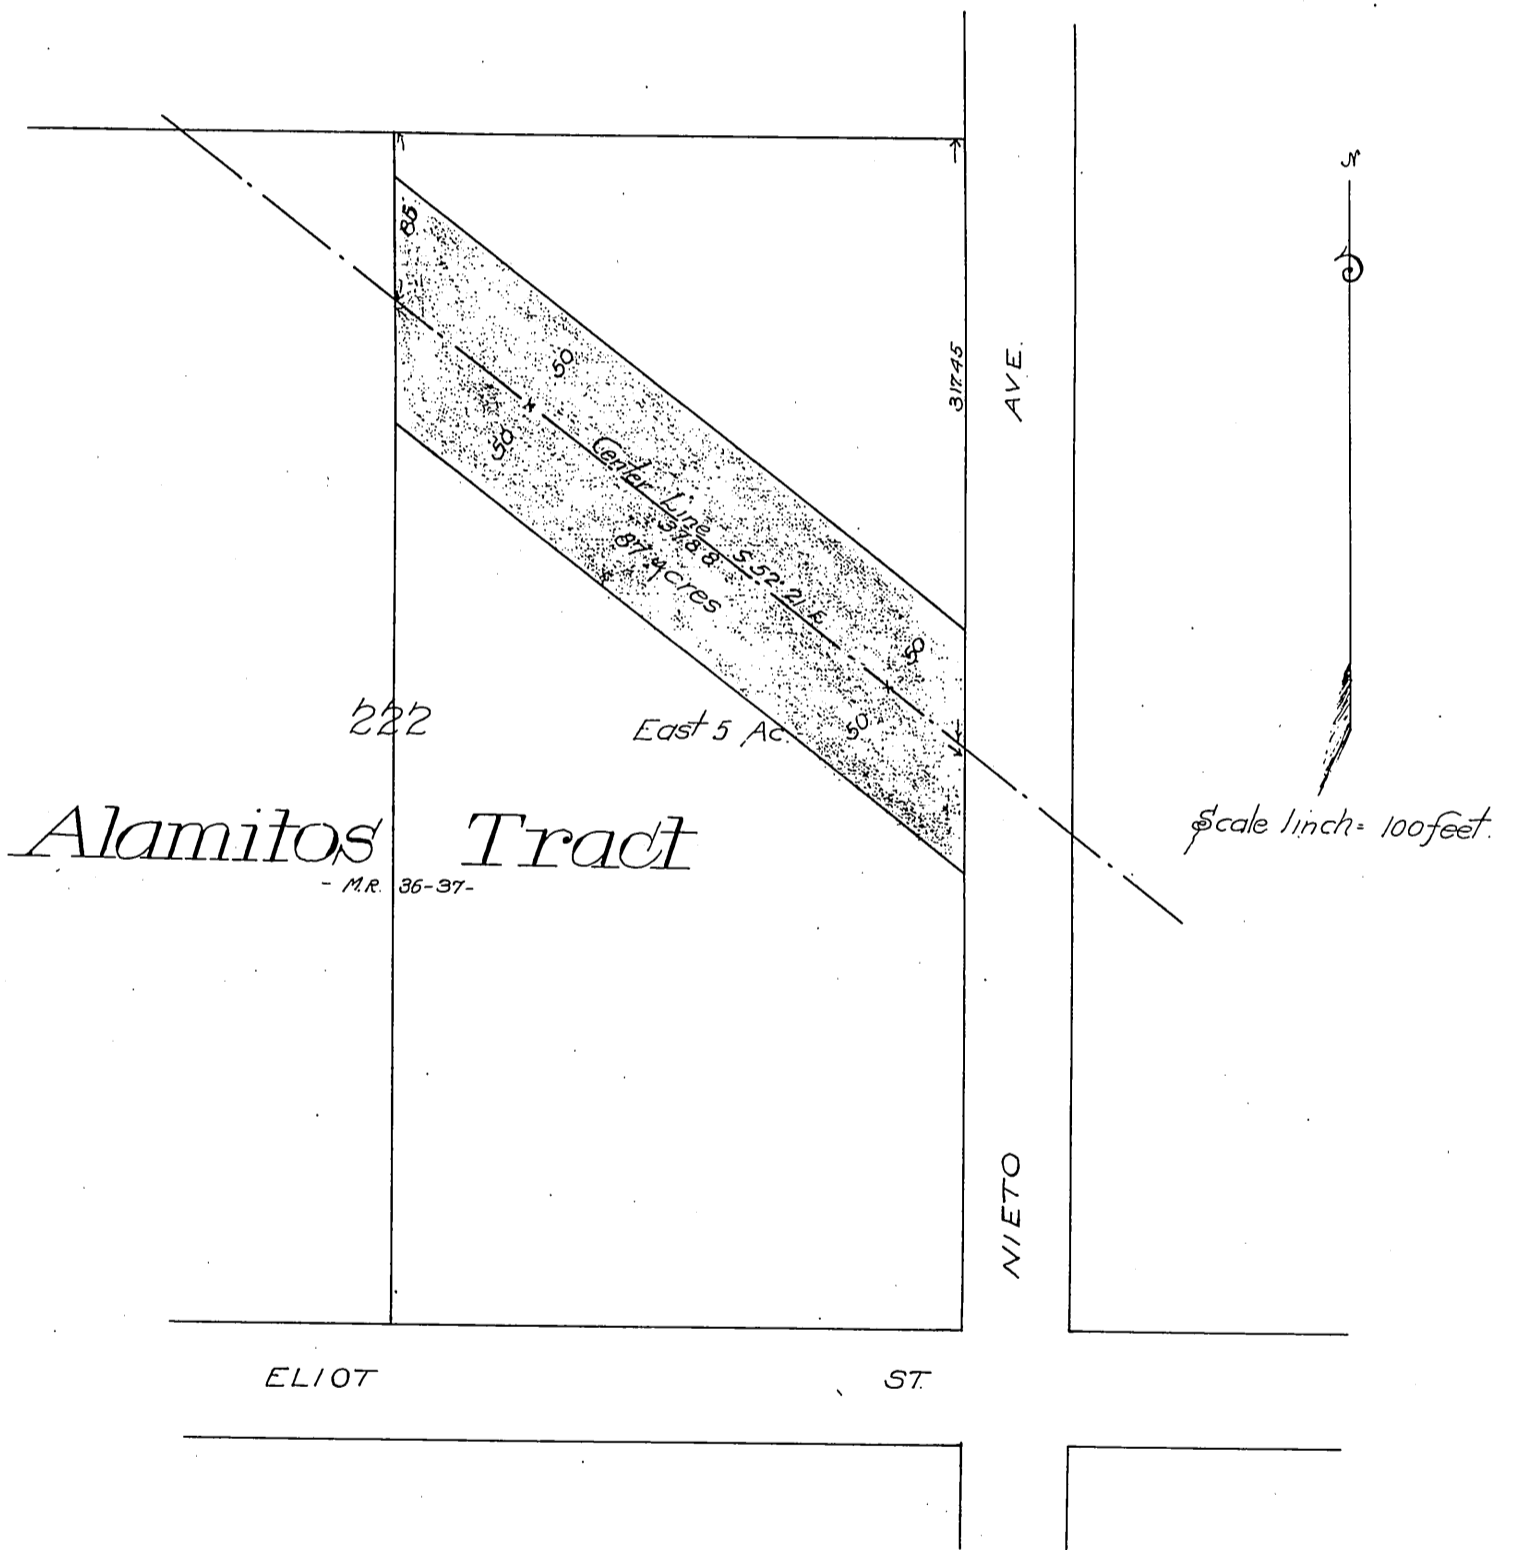

DM 2200-253

34

25

1512

136

Minneda N. Bixby  
- to -  
Pacific Electric Ry Co.

Recorded Feb. 1, 1905