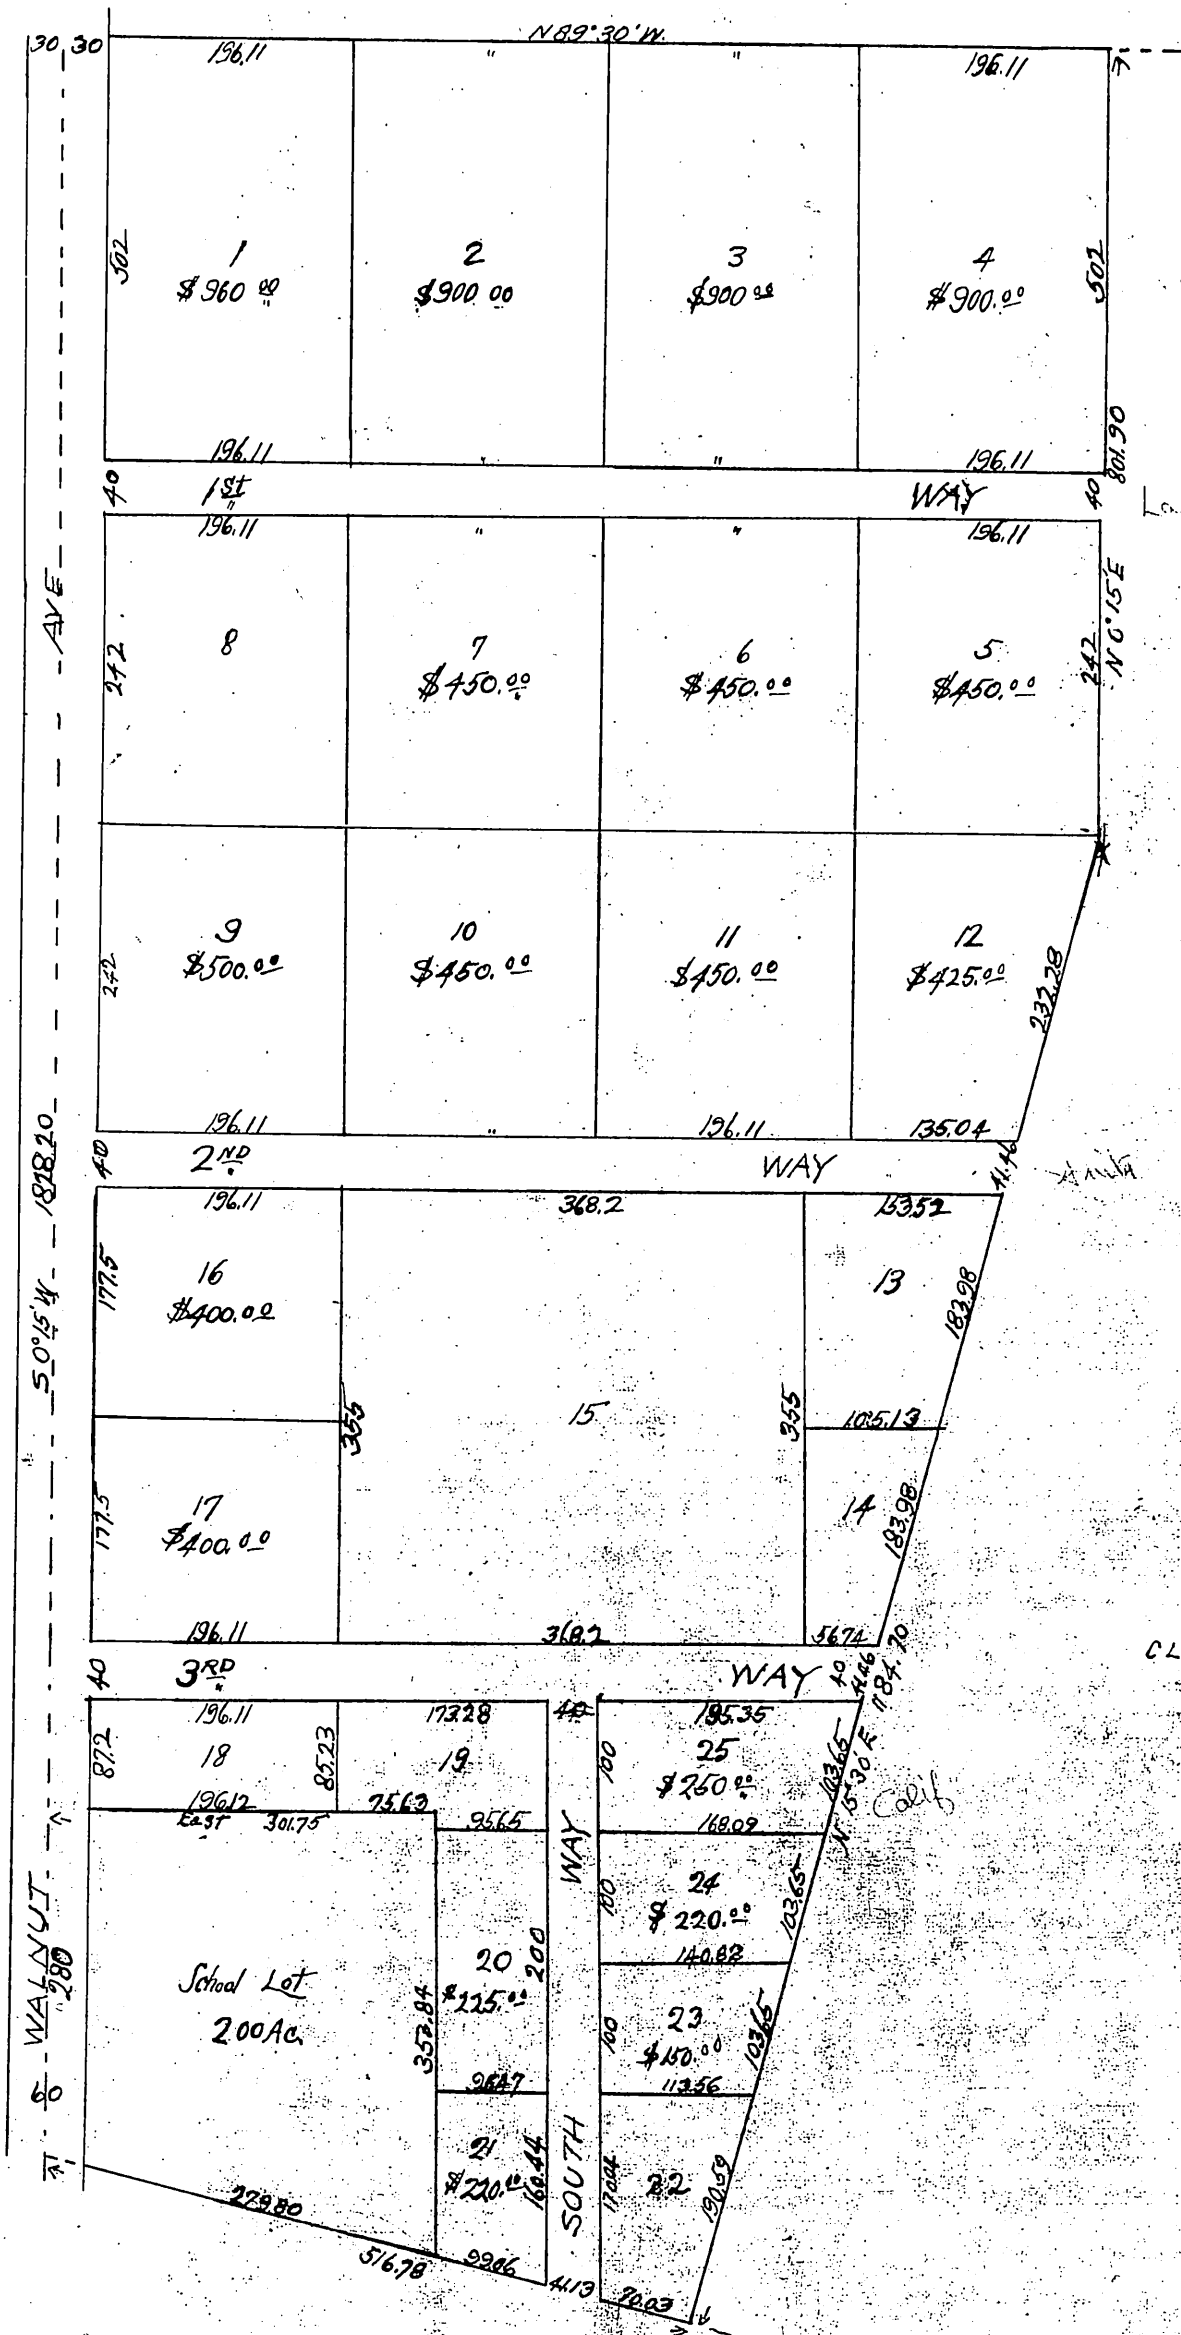

DM 2207-38

40

Catherine C Chapman } W.P. Caley  
M.L. Wicks

38

A 65A

Map of  
C.L. Chapman Homestead Tract  
Scale 1" = 150'

Recorded Jan 5 1905

See 111,34-60

Walnut Ave. changed to East Pasadena Ave. D. 13-56 R.B. 18-373  
Por. School Lot for Michilinda Comm. Womens Club, E. 11-207, O.R. 14284-103  
E. 11-287, O.R. 14267-323