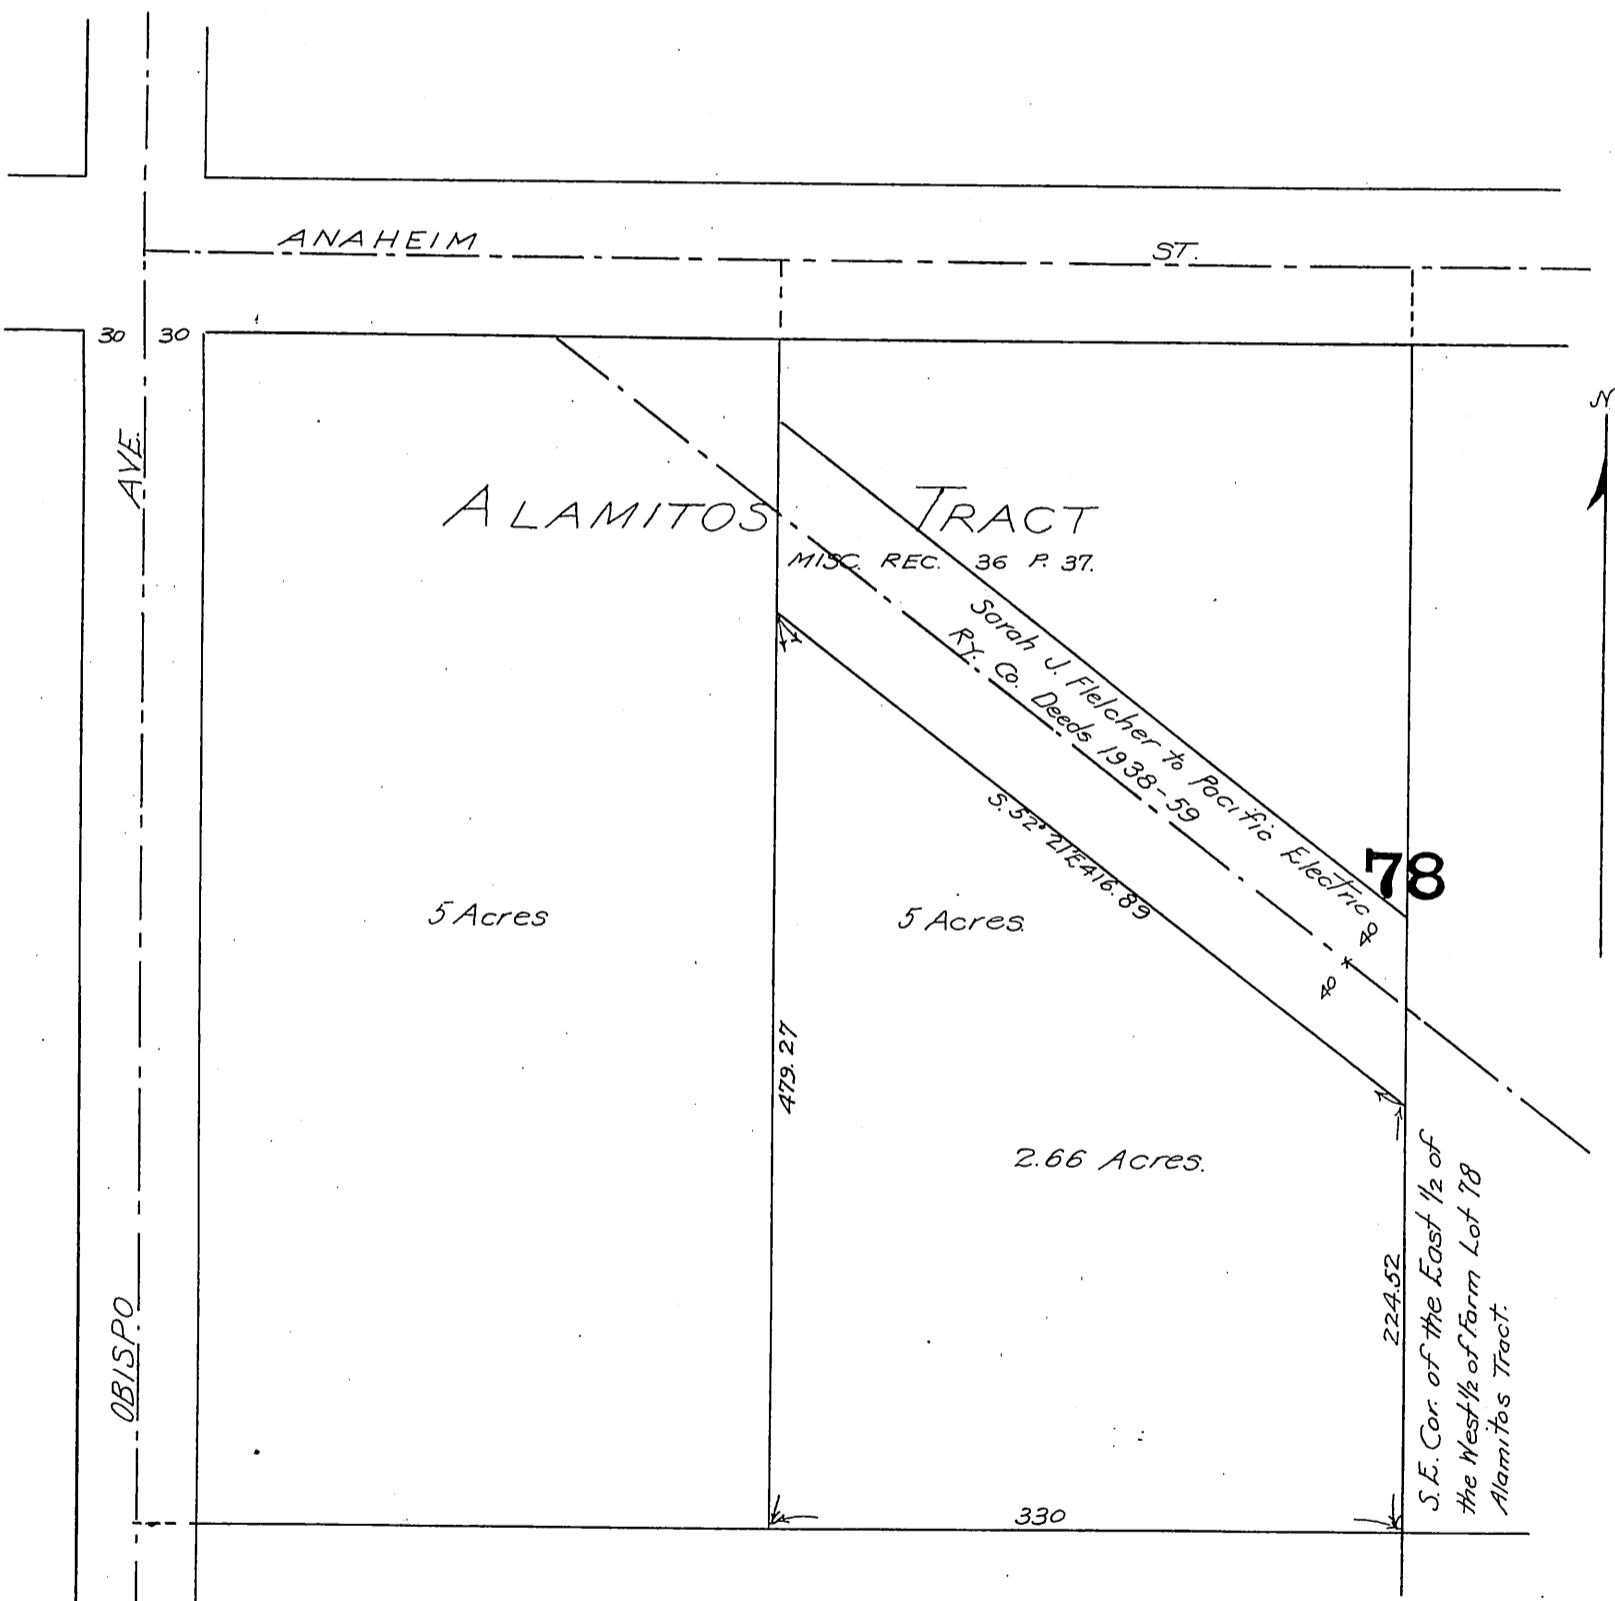

DM 2251-85

65

85

Henry R. Smith - to - Pacific Electric Land Company.

Scale 1" = 100'

Recorded Feb. 28, 1905.

SHOCK 11-13-05