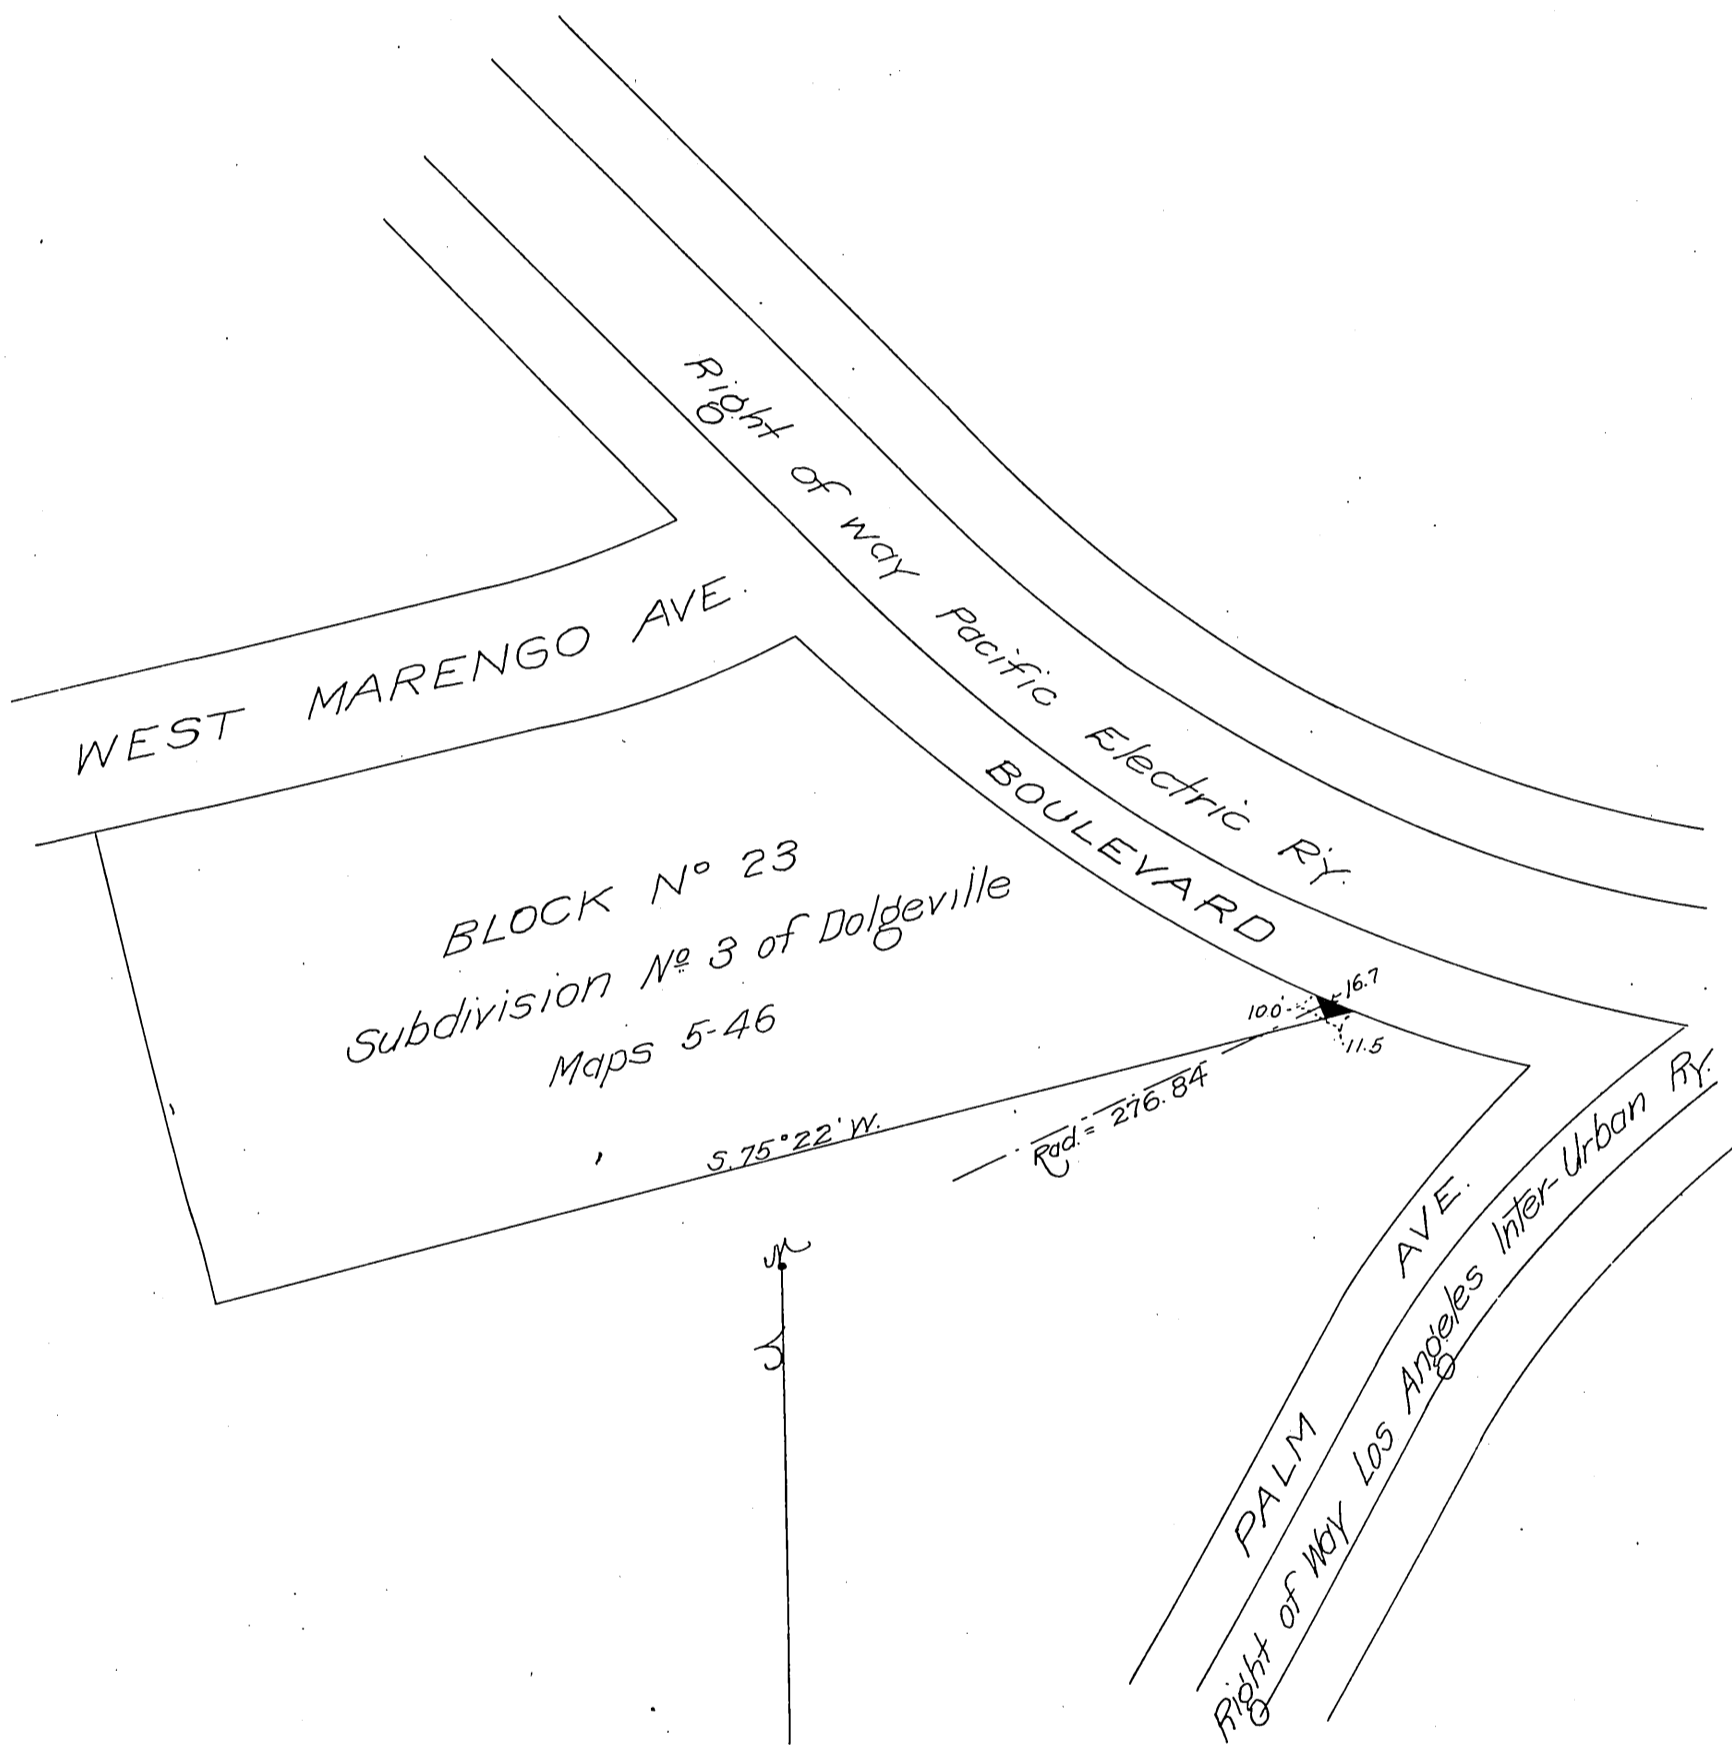

DM 2272-319

80

319

Dodgeville Land Co. }
San Gabriel Wine Co. } to Los Angeles Inter Urban Ry. Co.

Recorded May 13 1905.

Sec 111:30-205.

Conrad
H.C.T.

Sht. O.K.