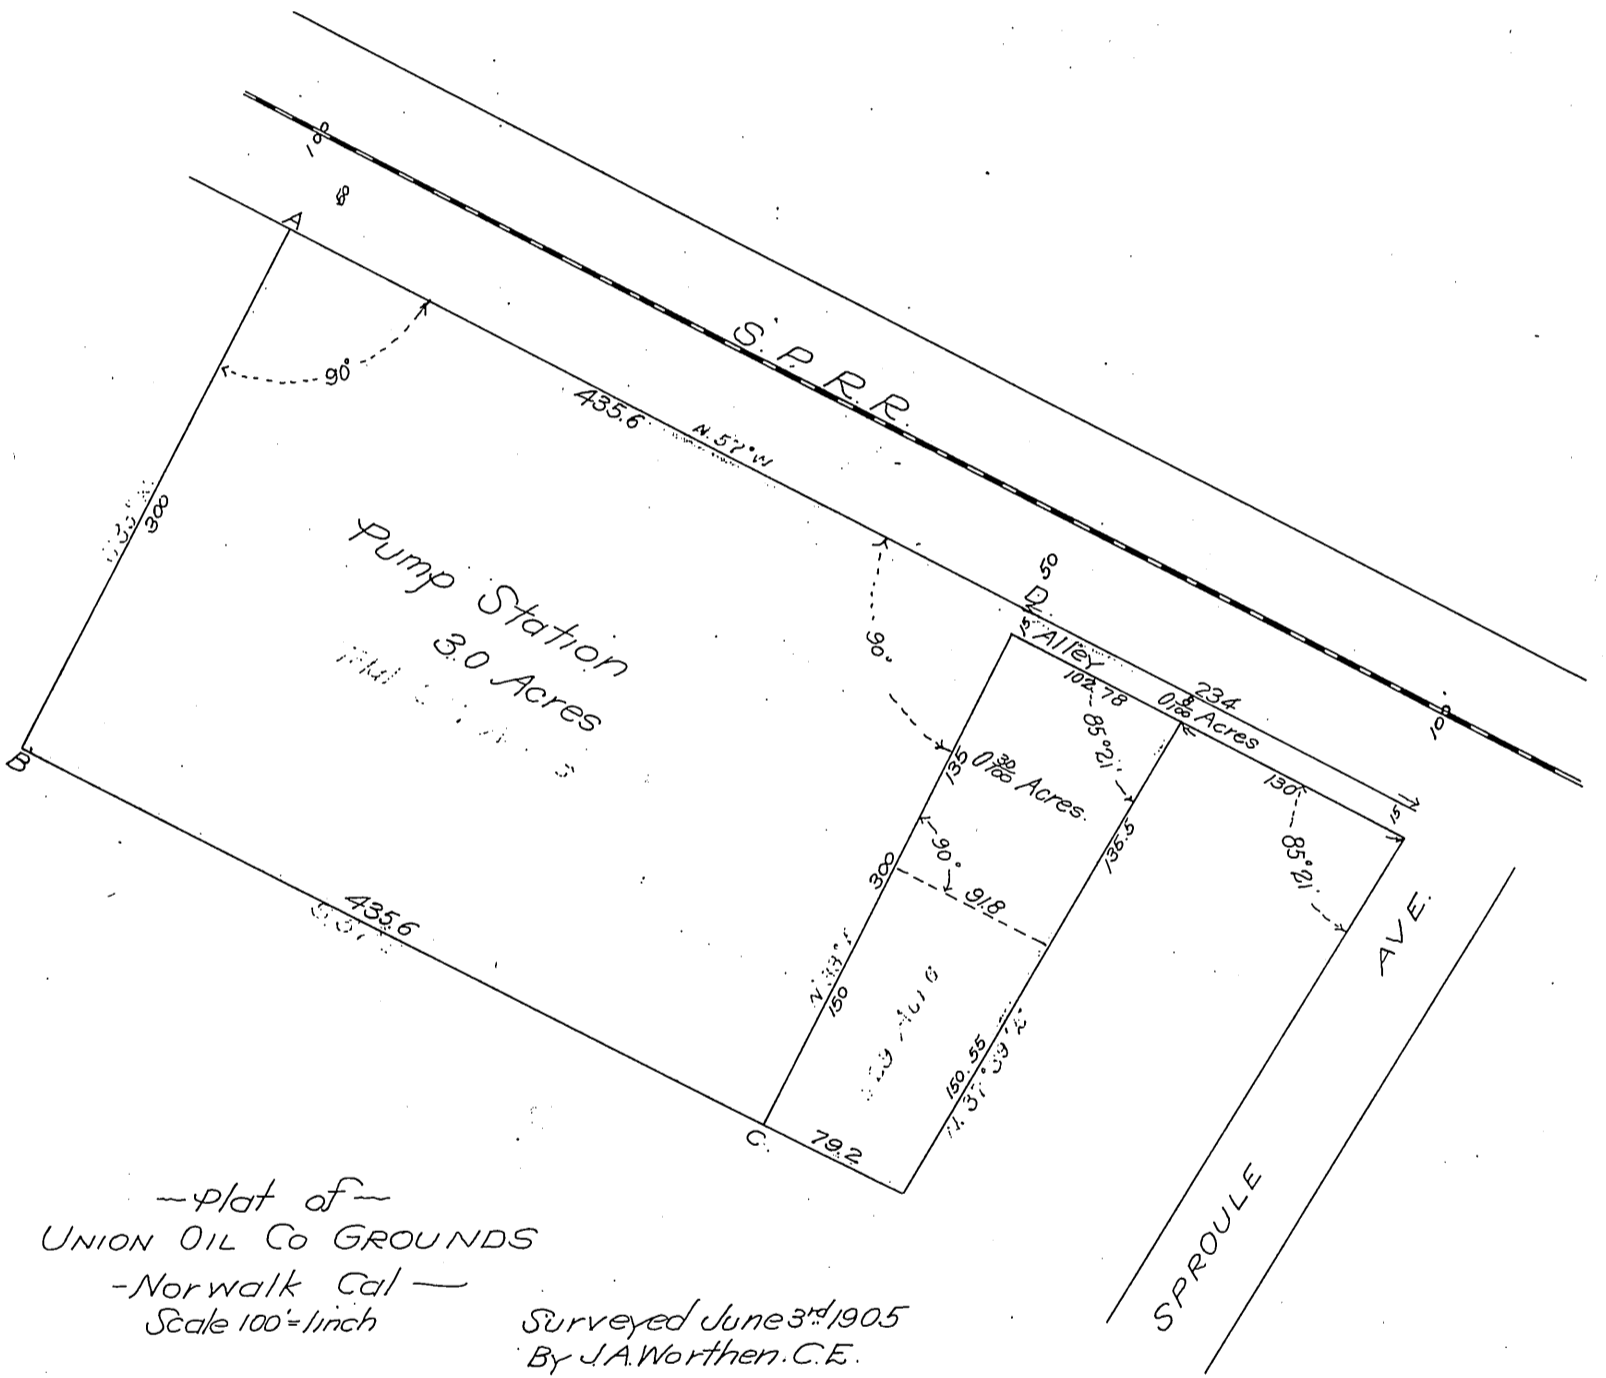

Atwood Spraul } to Union Oil Co.  
Caroline J. Spraul }

- Plat of -  
UNION OIL Co GROUNDS  
- Norwalk Cal -  
Scale 100' = 1 inch

Surveyed June 3rd 1905  
By J.A. Worthen, C.E.

Recorded June 28, 1905

SEE M: 34-58